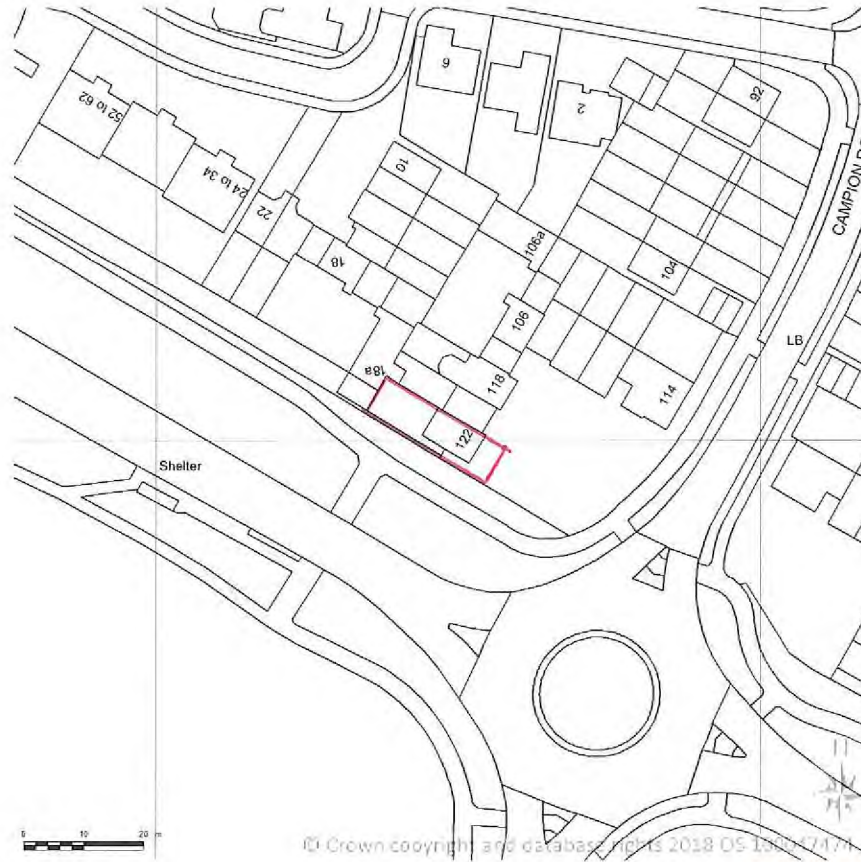

**SITE LOCATION PLAN
AREA 2 HA
SCALE 1:1250 on A4
CENTRE COORDINATES: 521547, 209701**

Supplied by Streetwise Maps Ltd
www.streetwise.net
Licence No: 100047474
16/10/2018 08:46

WELWYN HATFIELD

16 OCT 2018

**PLANNING
DELIVERED BY
HAND**