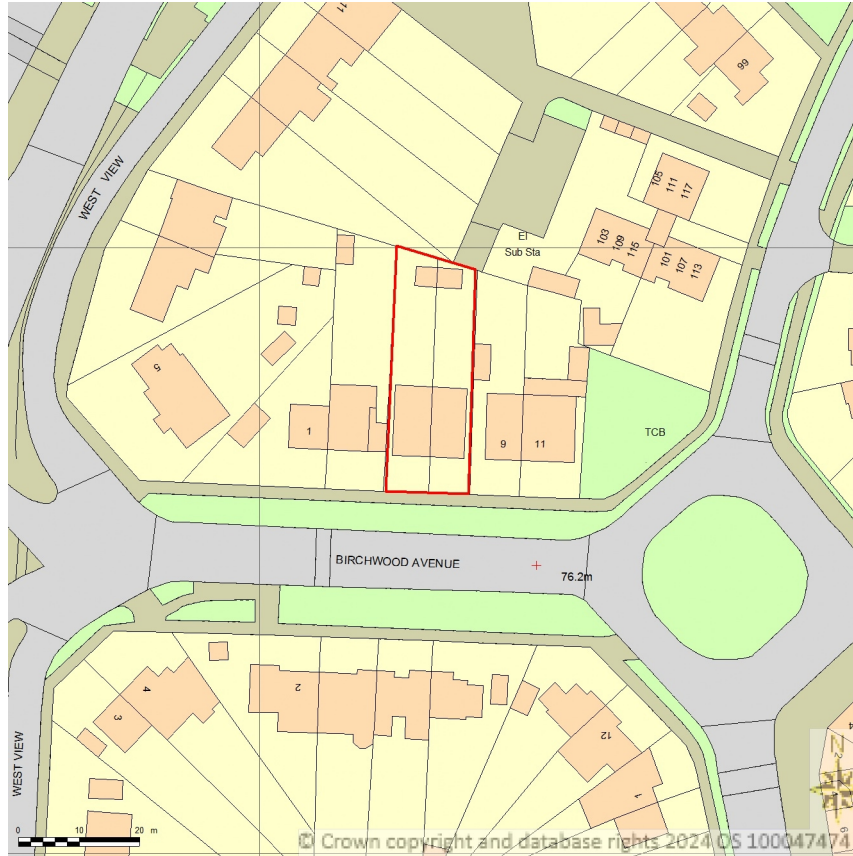

SITE LOCATION PLAN

AREA 2 HA

SCALE: 1:1250 on A4

CENTRE COORDINATES: 522129 , 209370

Supplied by Streetwise Maps Ltd

[www.streetwise.net](http://www.streetwise.net)

Licence No: 100047474

09:23:50 01/02/2024