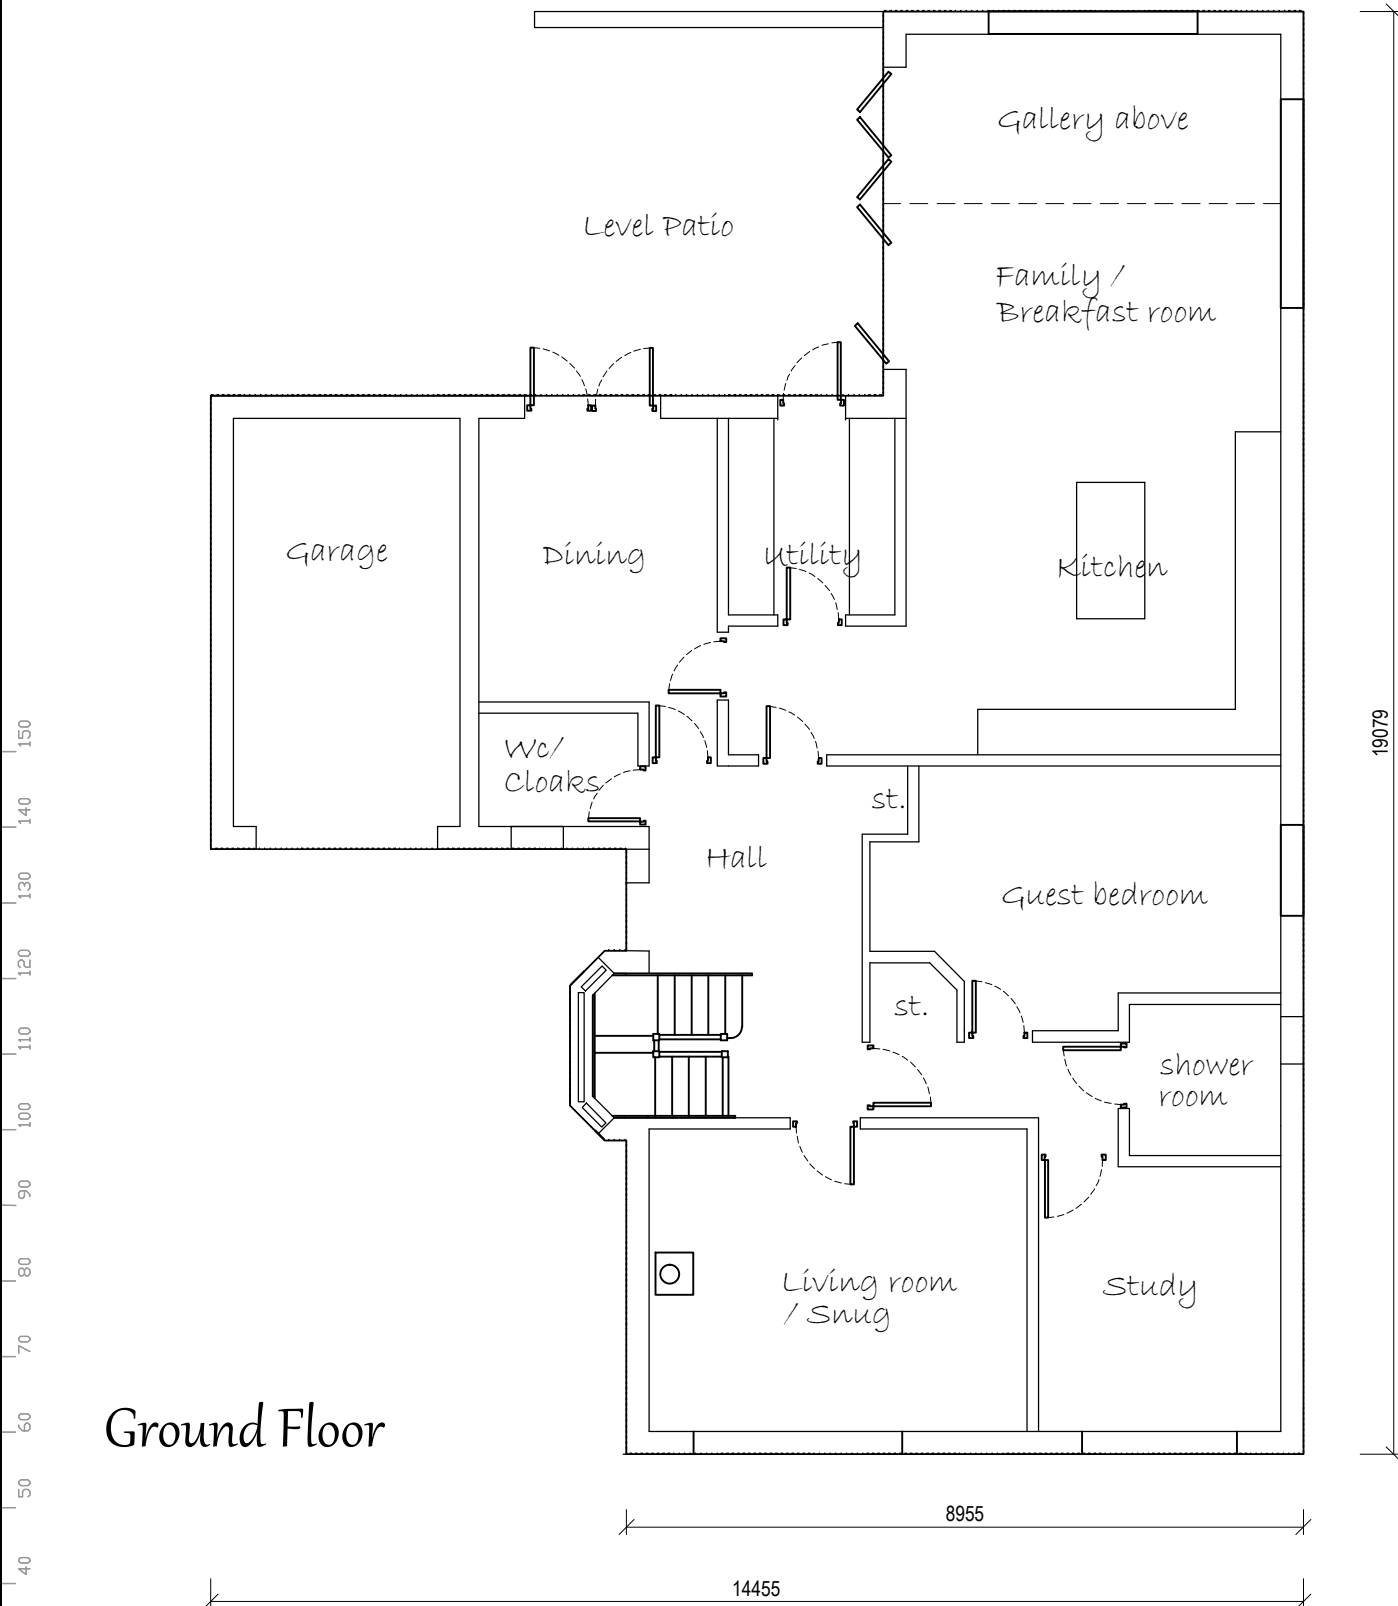

Land off Kingsmead Cuffley

Ground Floor

Loft Floor

Floor plan Chalet Bungalow Design -Baden

 Architectural Design & Development Consultants	Title Proposed development : Land off Kingsmead, CUFFLEY	Detail Floor plans - BADEN	
	Nett Assets The Studio, 141 New Road, Croxley Green, Herts. WD3 3EN. Tel:- 01923 293117. 07531 124528 Web:- www.nettassets.co.uk	Date July 2014	Job Ref 1374
	Scale 1:100	Drg No. 3pl 07	Rev. A3