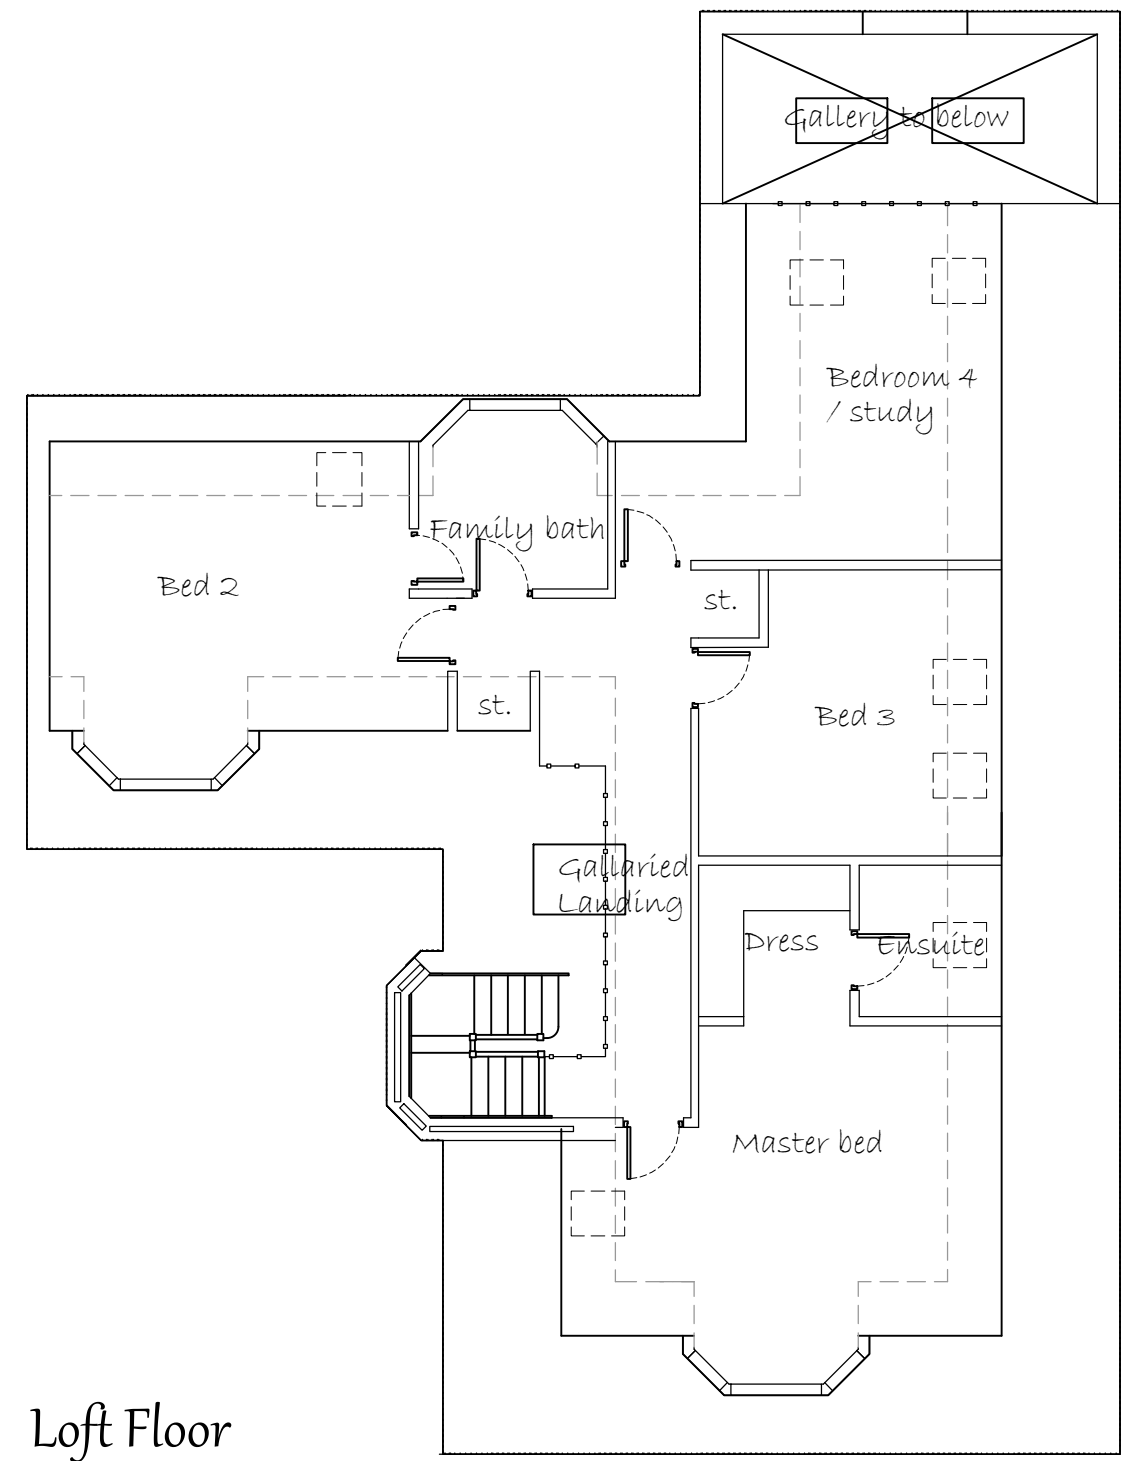

Land off Kingsmead Cuffley

Ground Floor

Loft Floor

Floor plan Chalet Bungalow Design -Baden

 Architectural Design & Development Consultants	Title Proposed development : Land off Kingsmead, CUFFLEY	Detail Floor plans - BADEN	
	Nett Assets The Studio, 141 New Road, Croxley Green, Herts. WD3 3EN. Tel:- 01923 293117. 07531 124528 Web:- www.nettassets.co.uk	Date July 2014	Job Ref 1374
	Scale 1:100	Drg No. 3pl 07	Rev. A3