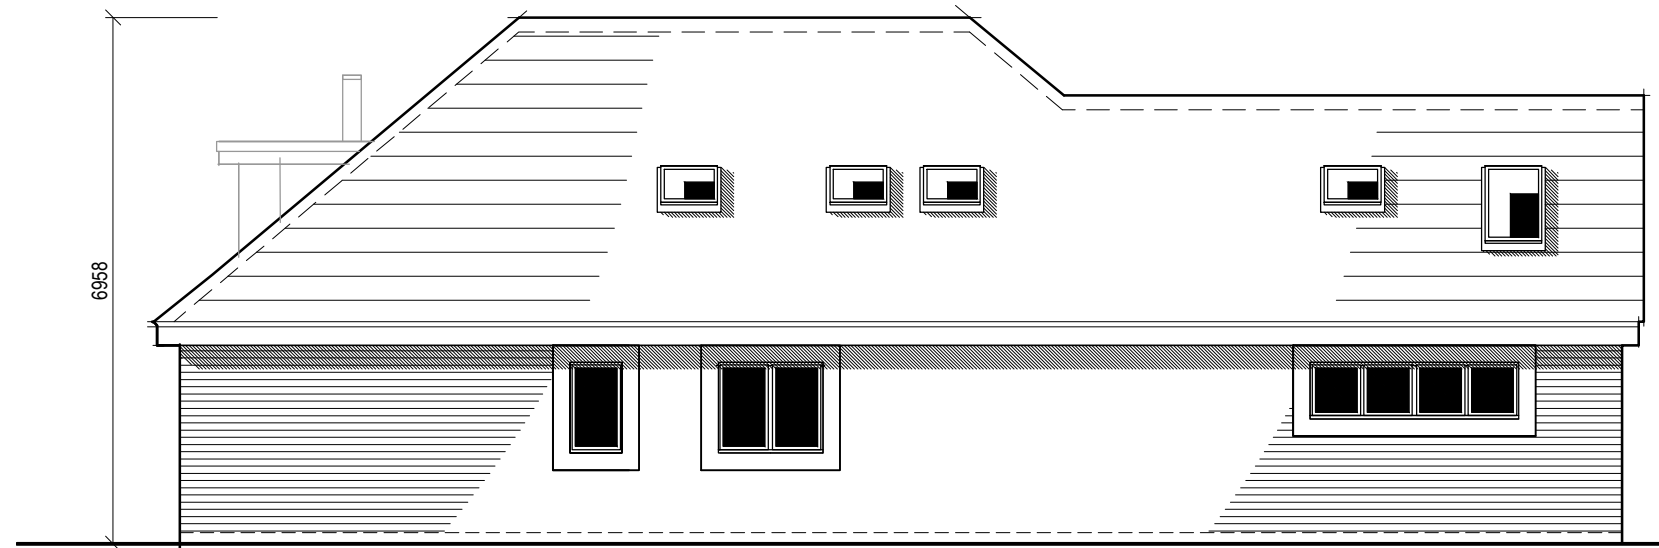

# Land off Kingsmead Cuffley

MATERIALS:

- Window - grey powder coated aluminum windows
- Brick - Yellow London Stock
- Roof tile - grey slate
- Stone window/door surround
- Leadwork/GRP to dormer roof canopies
- Front Entrance Door - solid timber

Side

150  
140  
130  
120  
110  
100  
90  
80  
70  
60  
50  
40  
30  
20  
10  
0

ground level

Side

Front

## Elevations