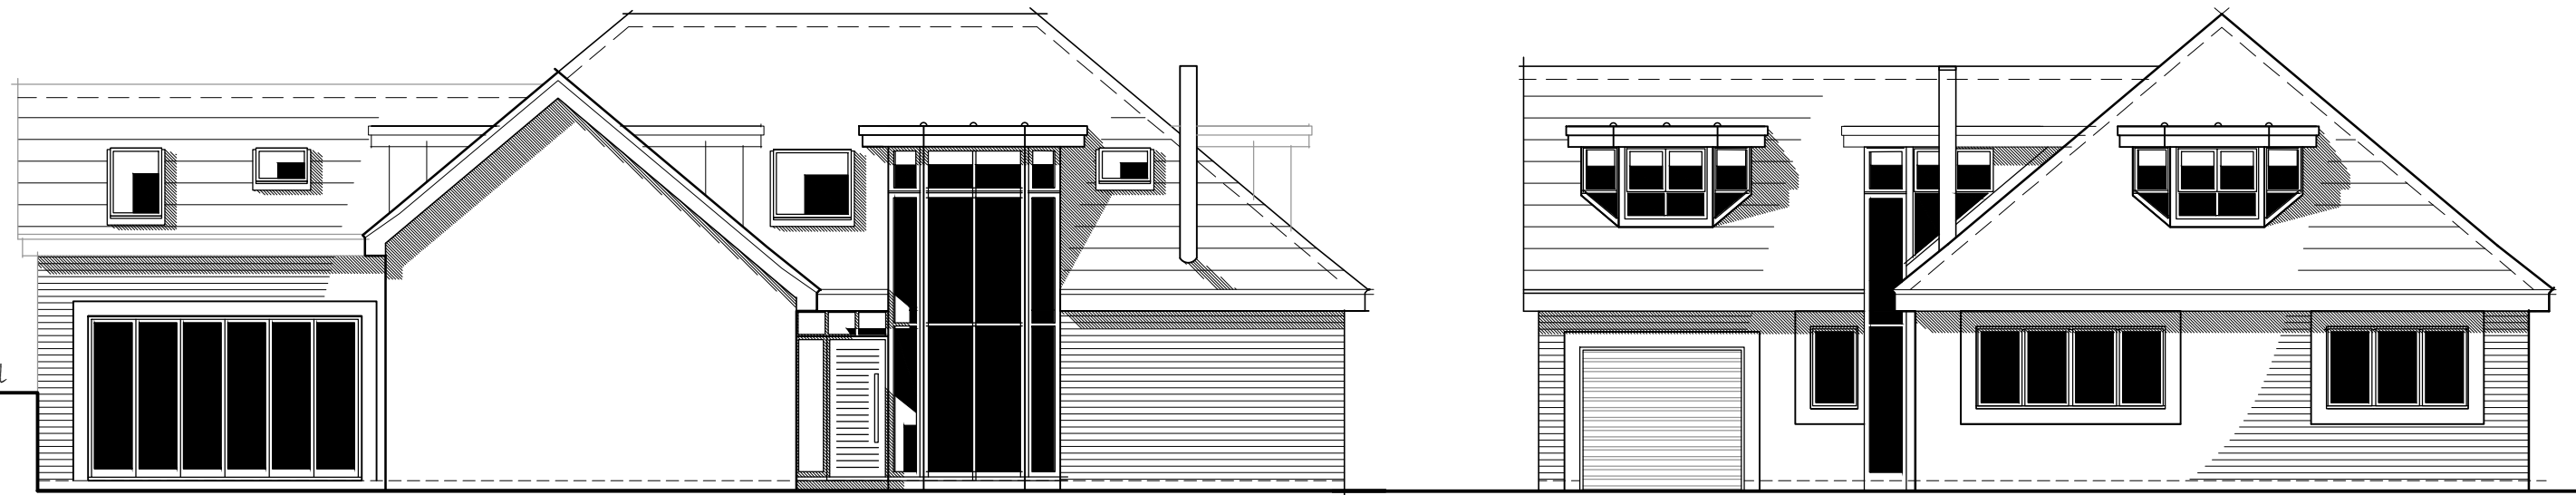

# Land off Kingsmead Cuffley

MATERIALS:

- Window - grey powder coated aluminum windows
- Brick - Yellow London Stock
- Roof tile - grey slate
- Stone window/door surround
- Leadwork/GRP to dormer roof canopies
- Front Entrance Door - solid timber

Side

150  
140  
130  
120  
110  
100  
90  
80  
70  
60  
50  
40  
30  
20  
10  
0

ground level

Side

Front

## Elevations