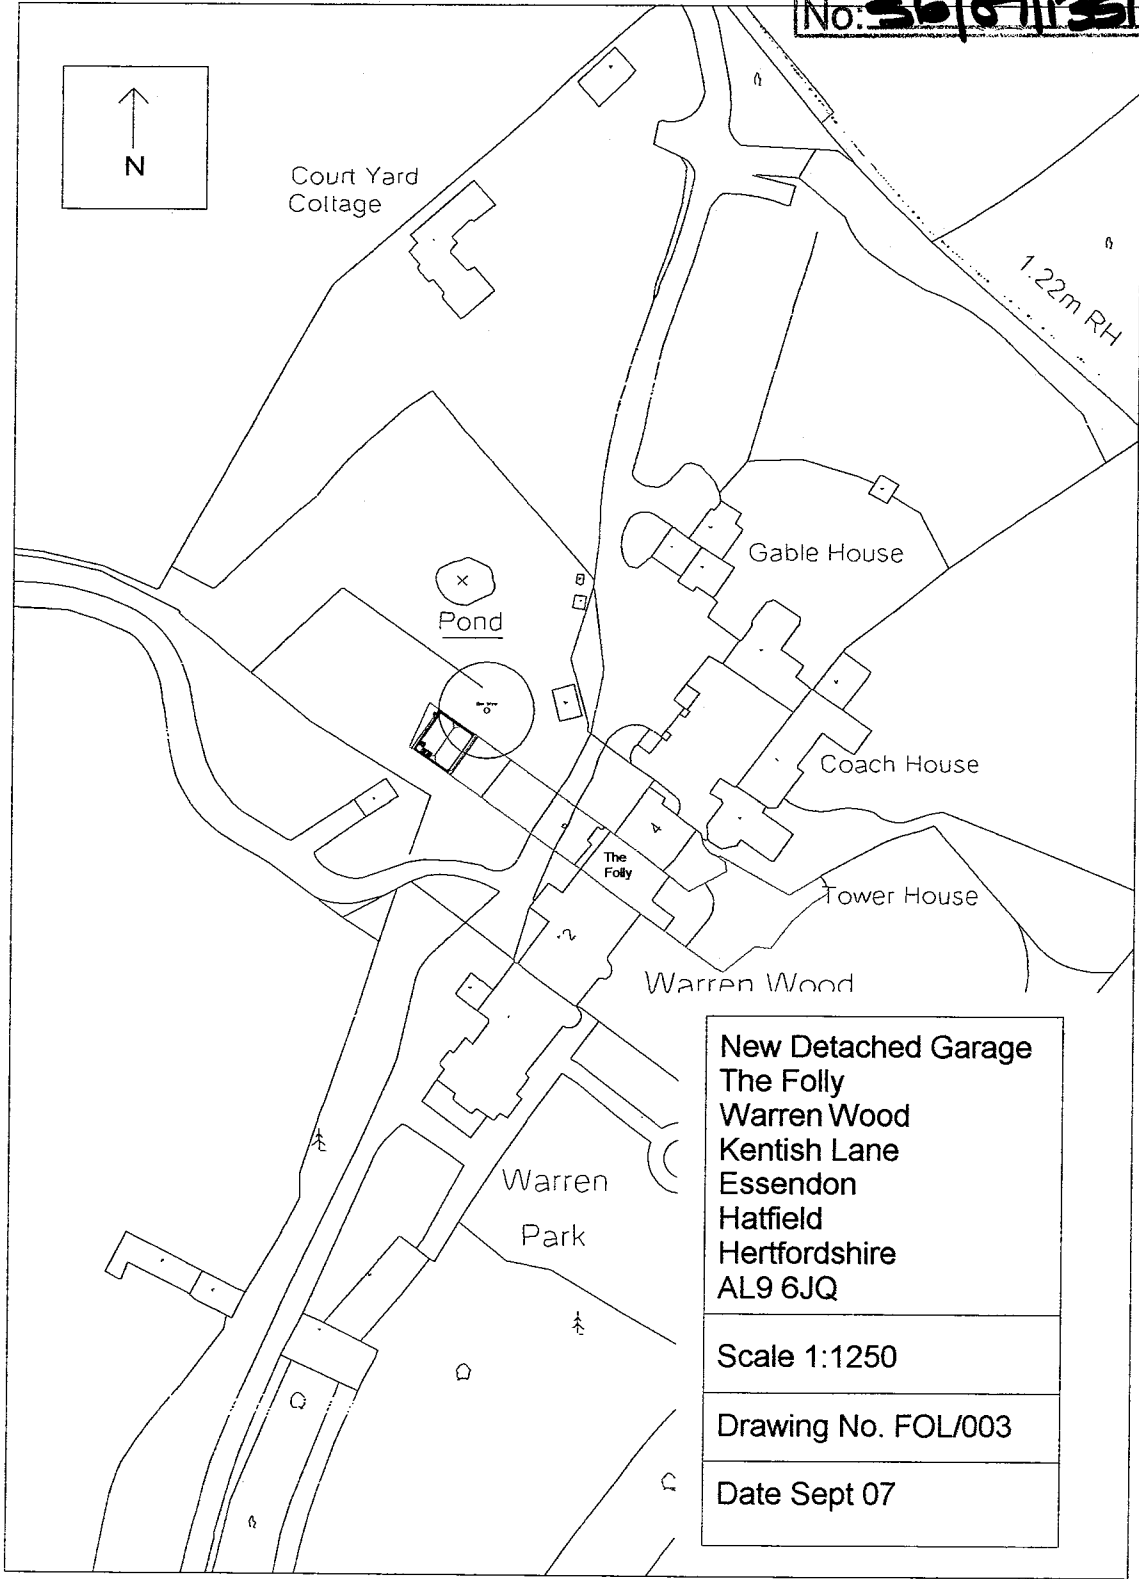

WELWYN HATFIELD
PLANNING
OFFICE COPY

11 SEP 2007

No: **56/07/1391/FP**

WELWYN HATFIELD
PLANNING
OFFICE COPY
11 SEP 2007
No: **36/07/351/EP**

Pond

WELWYN HATFIELD
PLANNING
OFFICE COPY
11 SEP 2007
No: 26/07/1351/PP

New Detached Garage
The Folly
Warren Wood
Kentish Lane
Essendon
Hatfield
Hertfordshire
AL9 6JQ

Scale 1:200

Drawing No. FOL/002

Date Sept 07

The
Folly