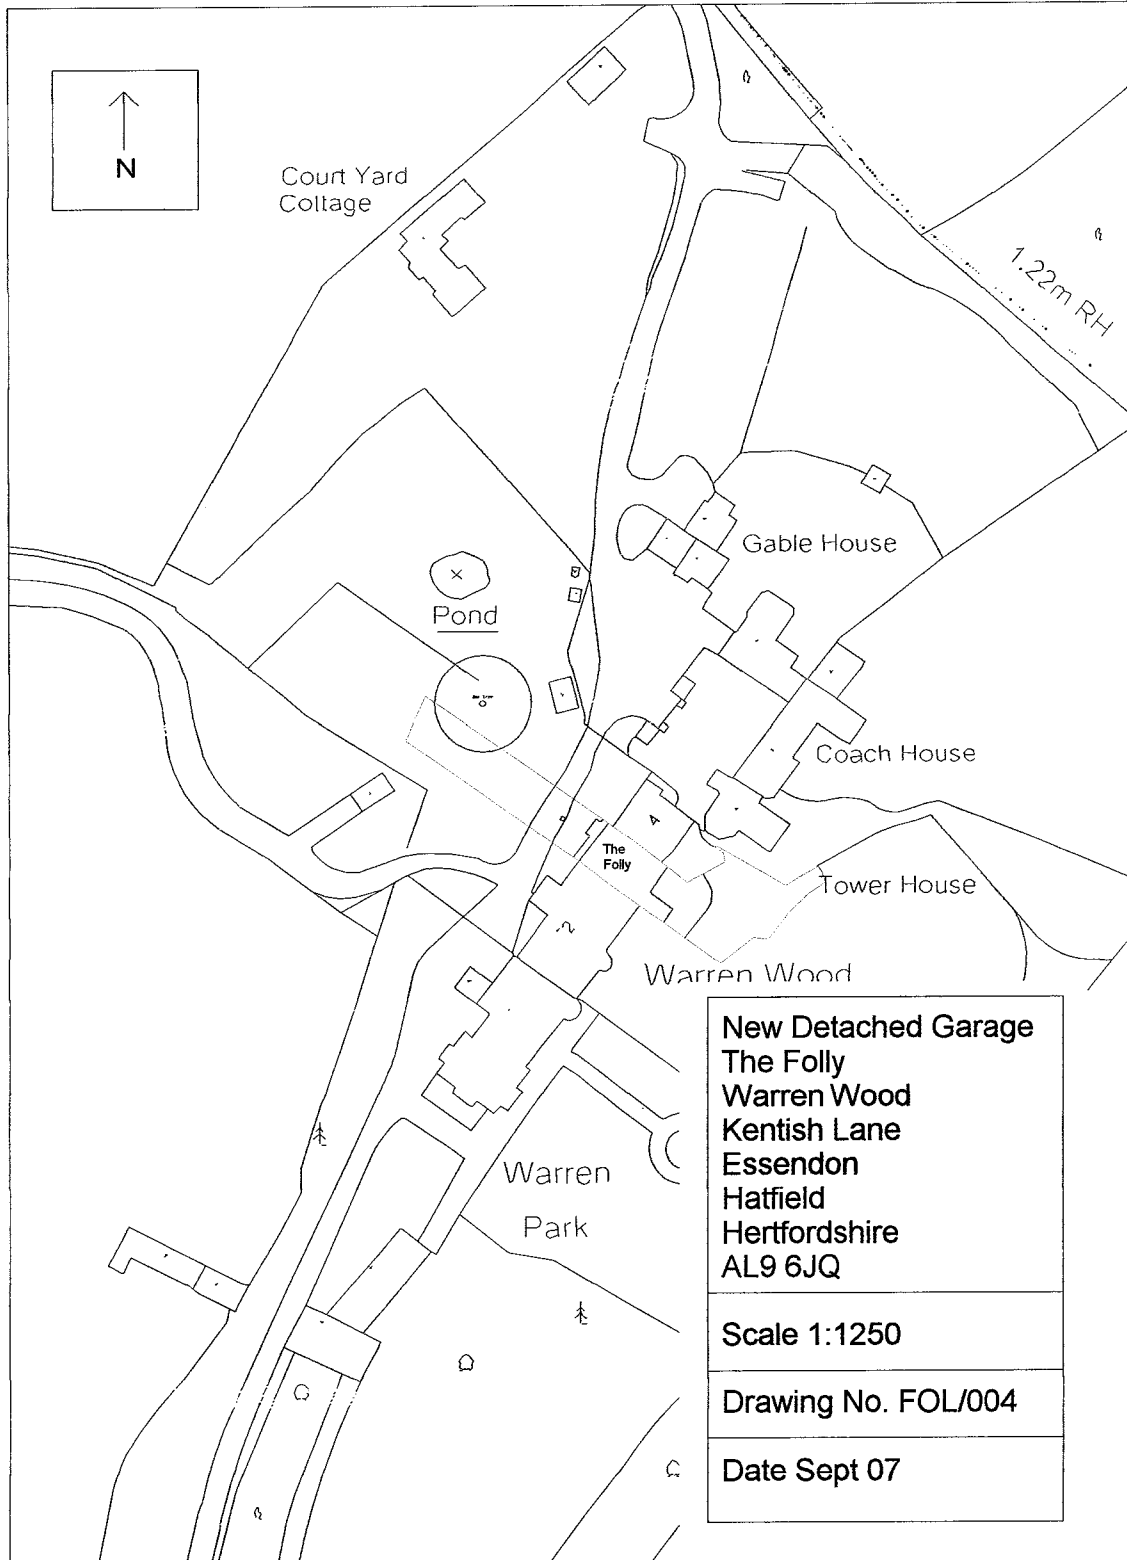

WELWYN HATFIELD
PLANNING
OFFICE COPY

11 SEP 2007

No: **56/07/1391/FP**

WELWYN HATFIELD
PLANNING
OFFICE COPY
11 SEP 2007
No: **36/07/351/EP**

Pond

WELWYN HATFIELD
PLANNING
OFFICE COPY
11 SEP 2007
No: 26/07/1351/PP

New Detached Garage
The Folly
Warren Wood
Kentish Lane
Essendon
Hatfield
Hertfordshire
AL9 6JQ

Scale 1:200

Drawing No. FOL/002

Date Sept 07

The
Folly