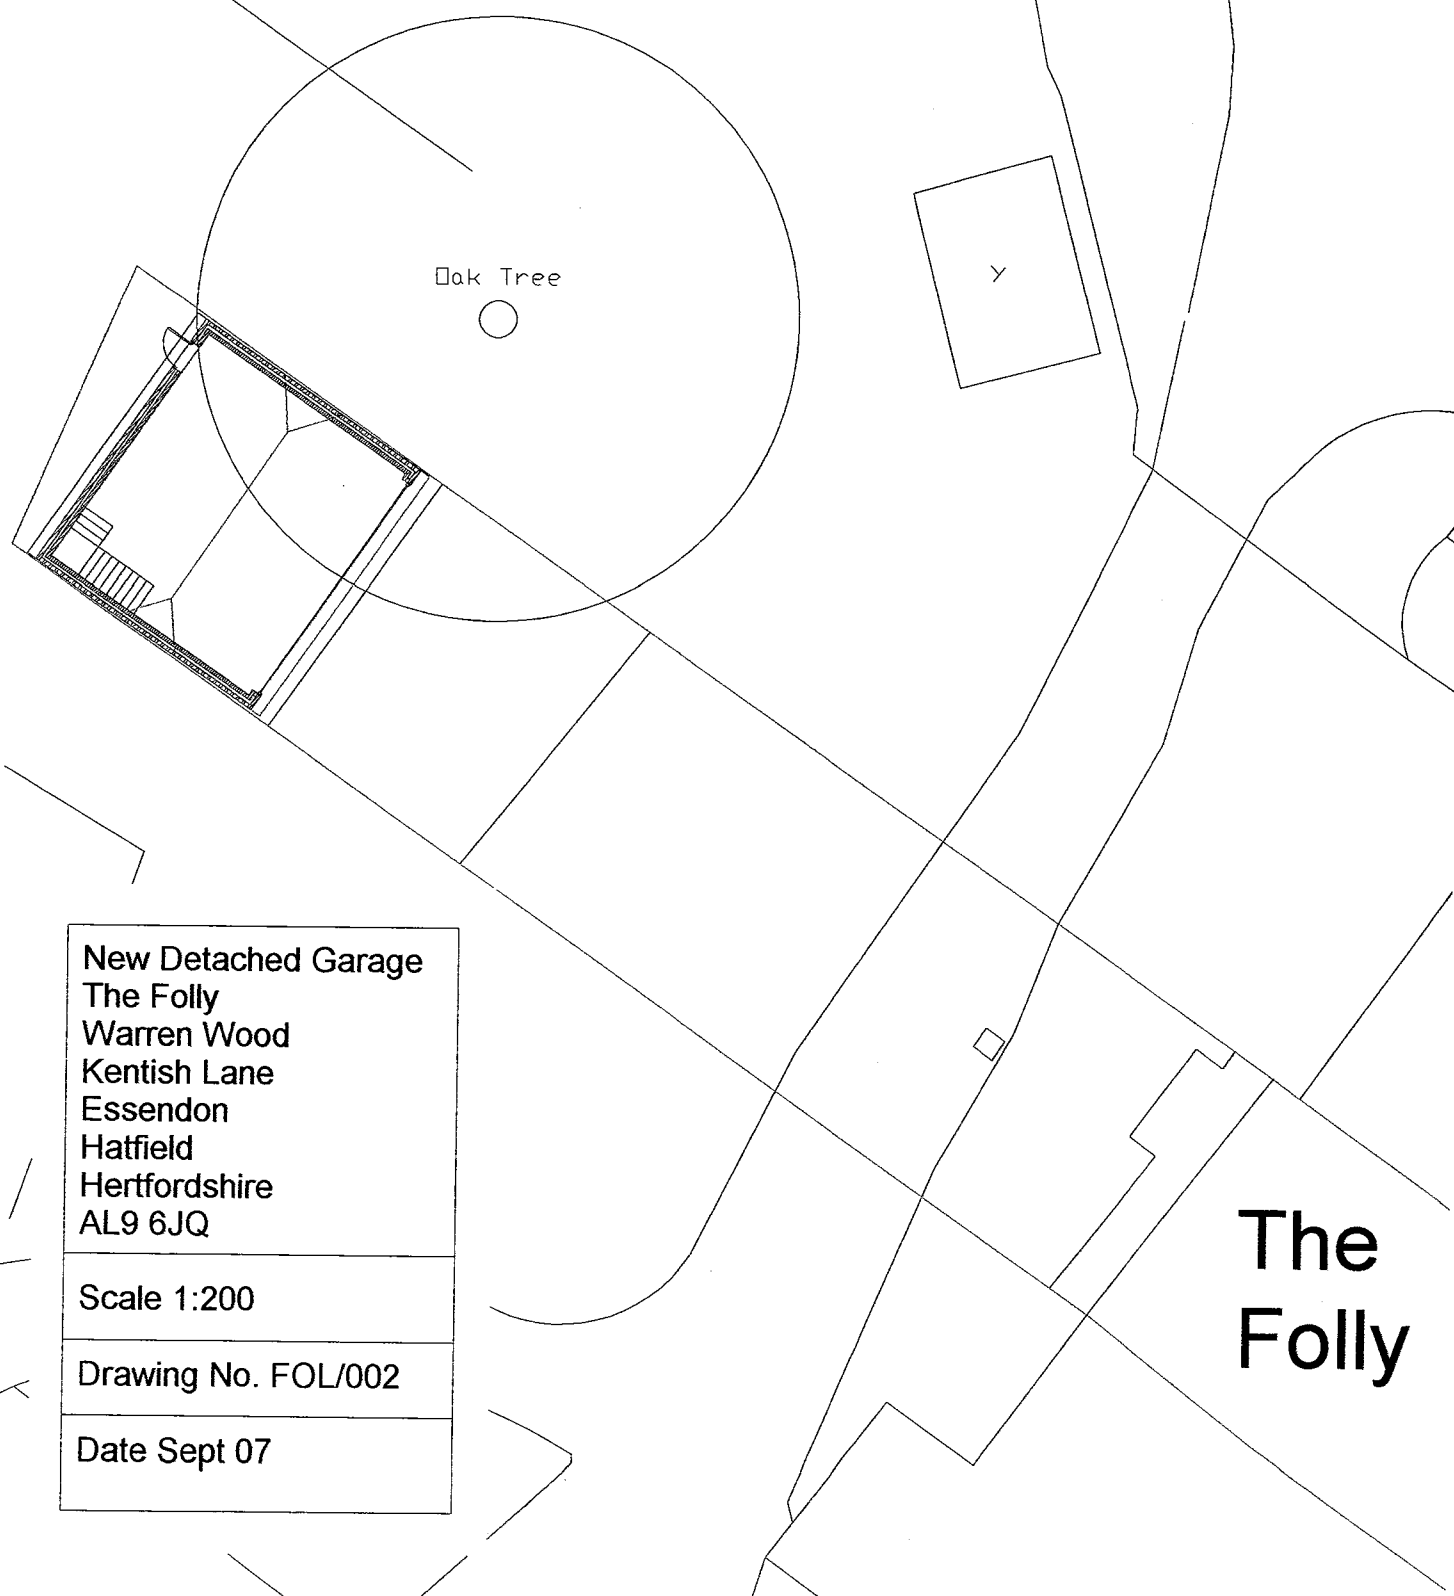

WELWYN HATFIELD
PLANNING
OFFICE COPY

11 SEP 2007

No: **56/07/1391/FP**

WELWYN HATFIELD
PLANNING
OFFICE COPY
11 SEP 2007
No: **36/07/351/EP**

Pond

WELWYN HATFIELD
PLANNING
OFFICE COPY
11 SEP 2007
No: 26/07/1351/PP

New Detached Garage
The Folly
Warren Wood
Kentish Lane
Essendon
Hatfield
Hertfordshire
AL9 6JQ

Scale 1:200

Drawing No. FOL/002

Date Sept 07

The
Folly