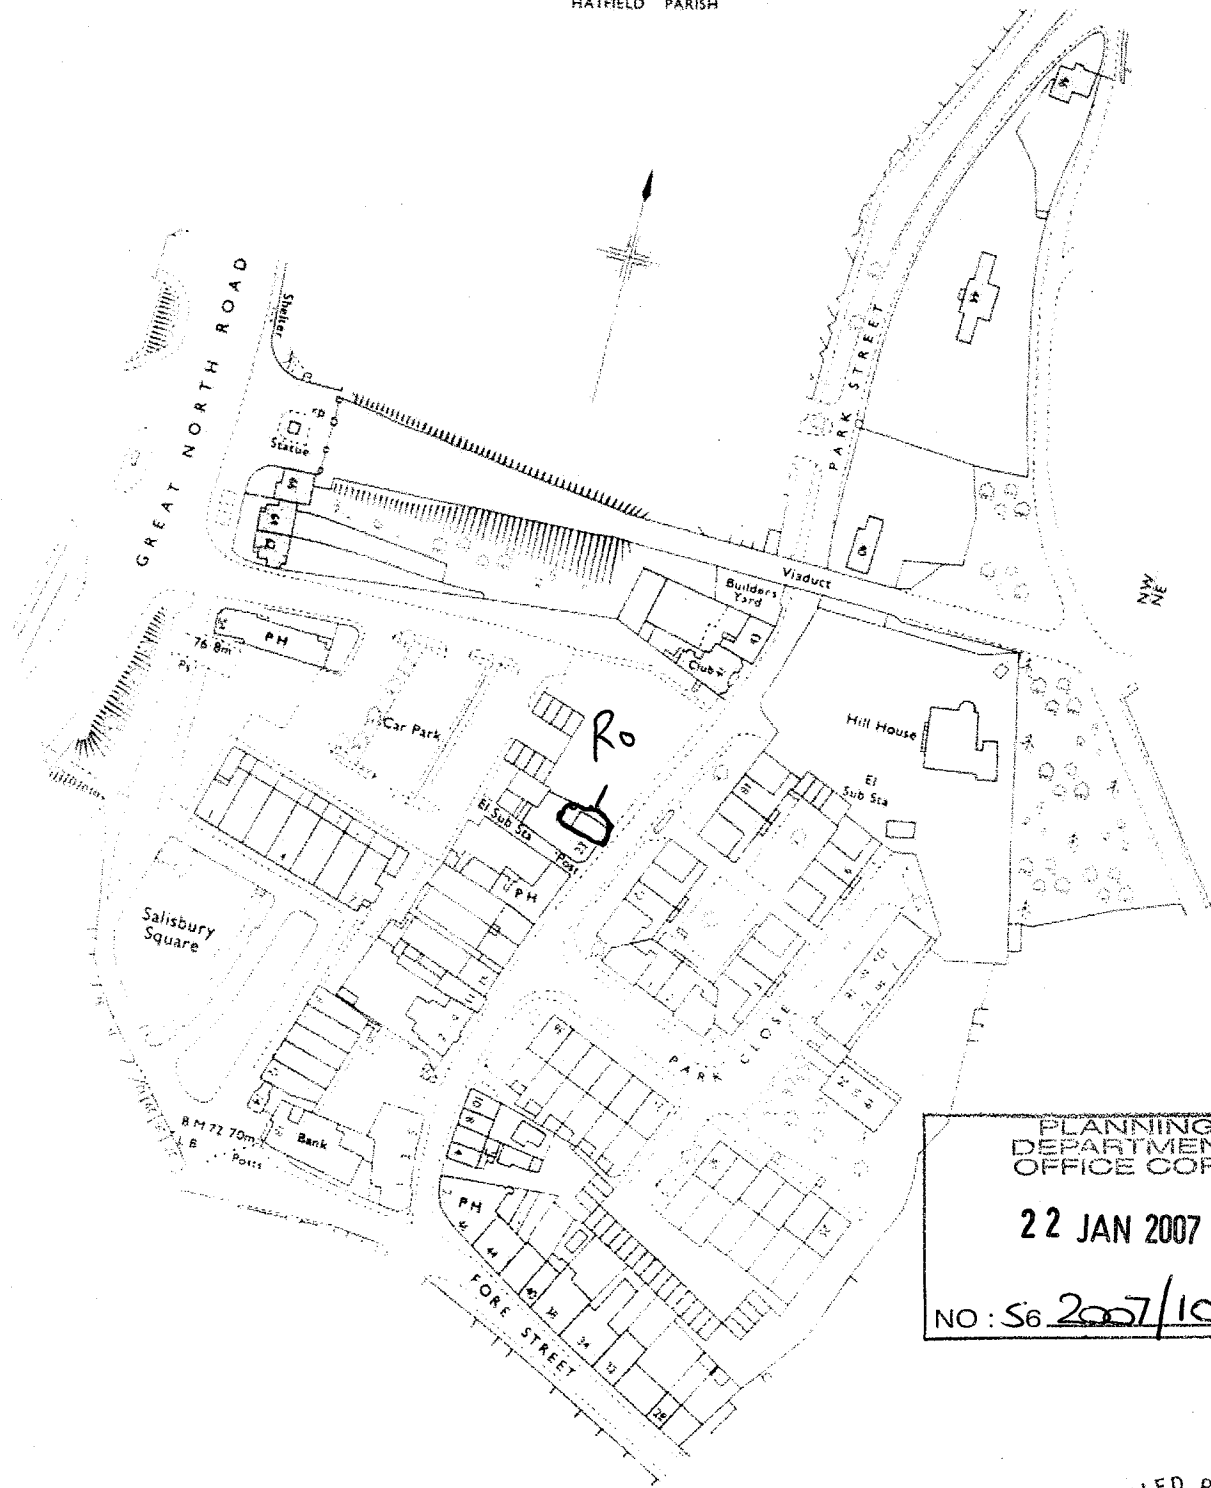

H.M. LAND REGISTRY		TITLE NUMBER	
		HD98209	
ORDNANCE SURVEY PLAN REFERENCE	TL 2308	SECTION F	Scale 1/1250
COUNTY HERTFORDSHIRE	DISTRICT WELWYN HATFIELD		© Crown copyright 1975

HATFIELD PARISH

PLANNING  
DEPARTMENT  
OFFICE COPY

22 JAN 2007

NO: S6 2007/103/EP

This title is dealt with by Land Registry, Stevenage Office  
 This is a copy of the title plan on 25 OCT 2006 at 14:24:09. This copy does not take account of any application made after that time even if still pending in the Land Registry when this copy was issued.  
 This copy is not an 'Official Copy' of the title plan. An official copy of the title plan is admissible in evidence in a court to the same extent as the original. A person is entitled to be indemnified by the registrar if he suffers loss by reason of a mistake in an official copy. If you want to obtain an official copy, the Land Registry web site explains how to do this.  
 The Land Registry endeavours to maintain high quality and scale accuracy of title plan images. The quality and accuracy of any print will depend on your printer, your set-up and its print settings. When printed, this copy plan will not necessarily be to the scale shown on the original.  
 © Crown copyright. Produced by H.M.L.R. under reproduction in a whole or in part is prohibited without the prior written permission of Ordnance Survey. License Number: 100001728