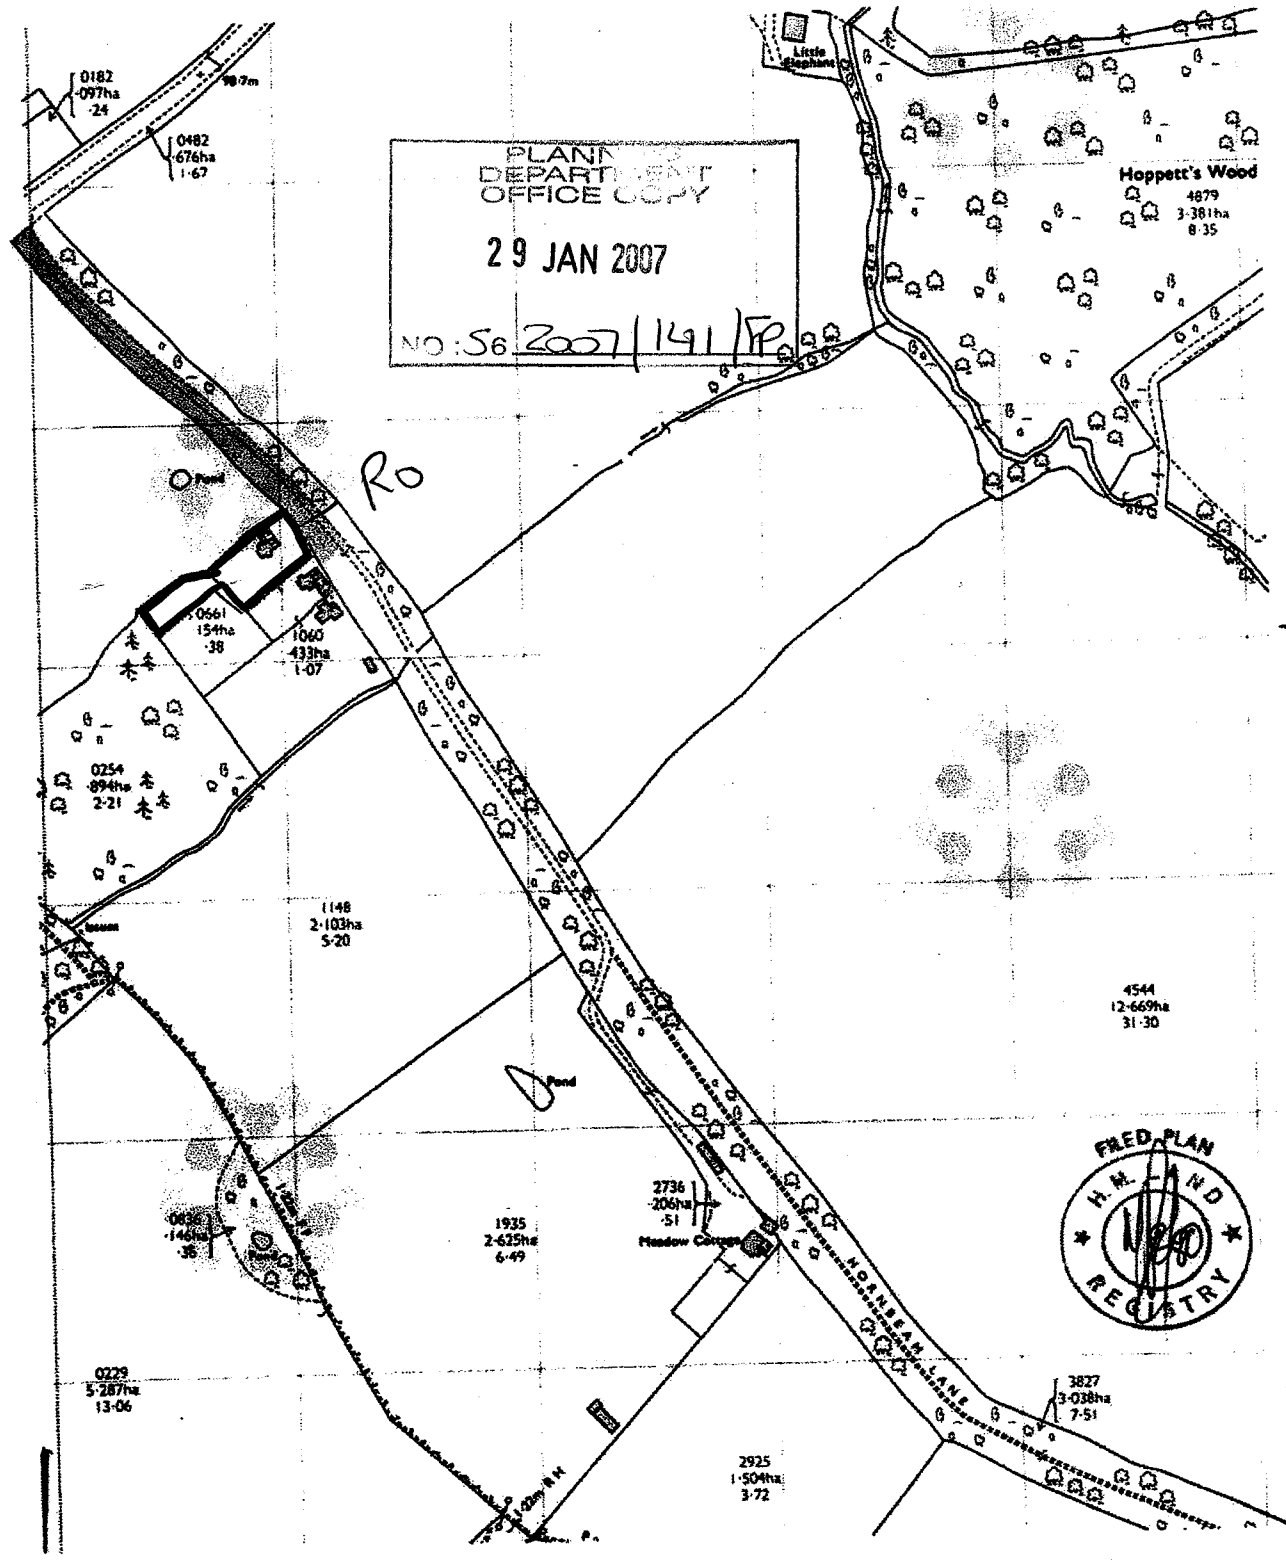

CPI 64

H.M. LAND REGISTRY		TITLE NUMBER	
		HD 128655	
ORDNANCE SURVEY PLAN REFERENCE	TL2706	SECTION	Scale 1/2500
COUNTY HERTFORDSHIRE	DISTRICT WELWYN HATFIELD		© Crown copyright 1976

woods

shed

PLANNING
DEPARTMENT
OFFICE COPY
29 JAN 2007
NO: 56.2007/141/FP

site
boundary

field

RD

proposed
1st fl
extension

HORNBEAM LANE

BLOCK PLAN 1:500

AJM. STAPLETON
1ST & GROUND FL EXT.
1 HORNBEAM
LANE, ESSENDON
JAN 07

BP (REVISED)