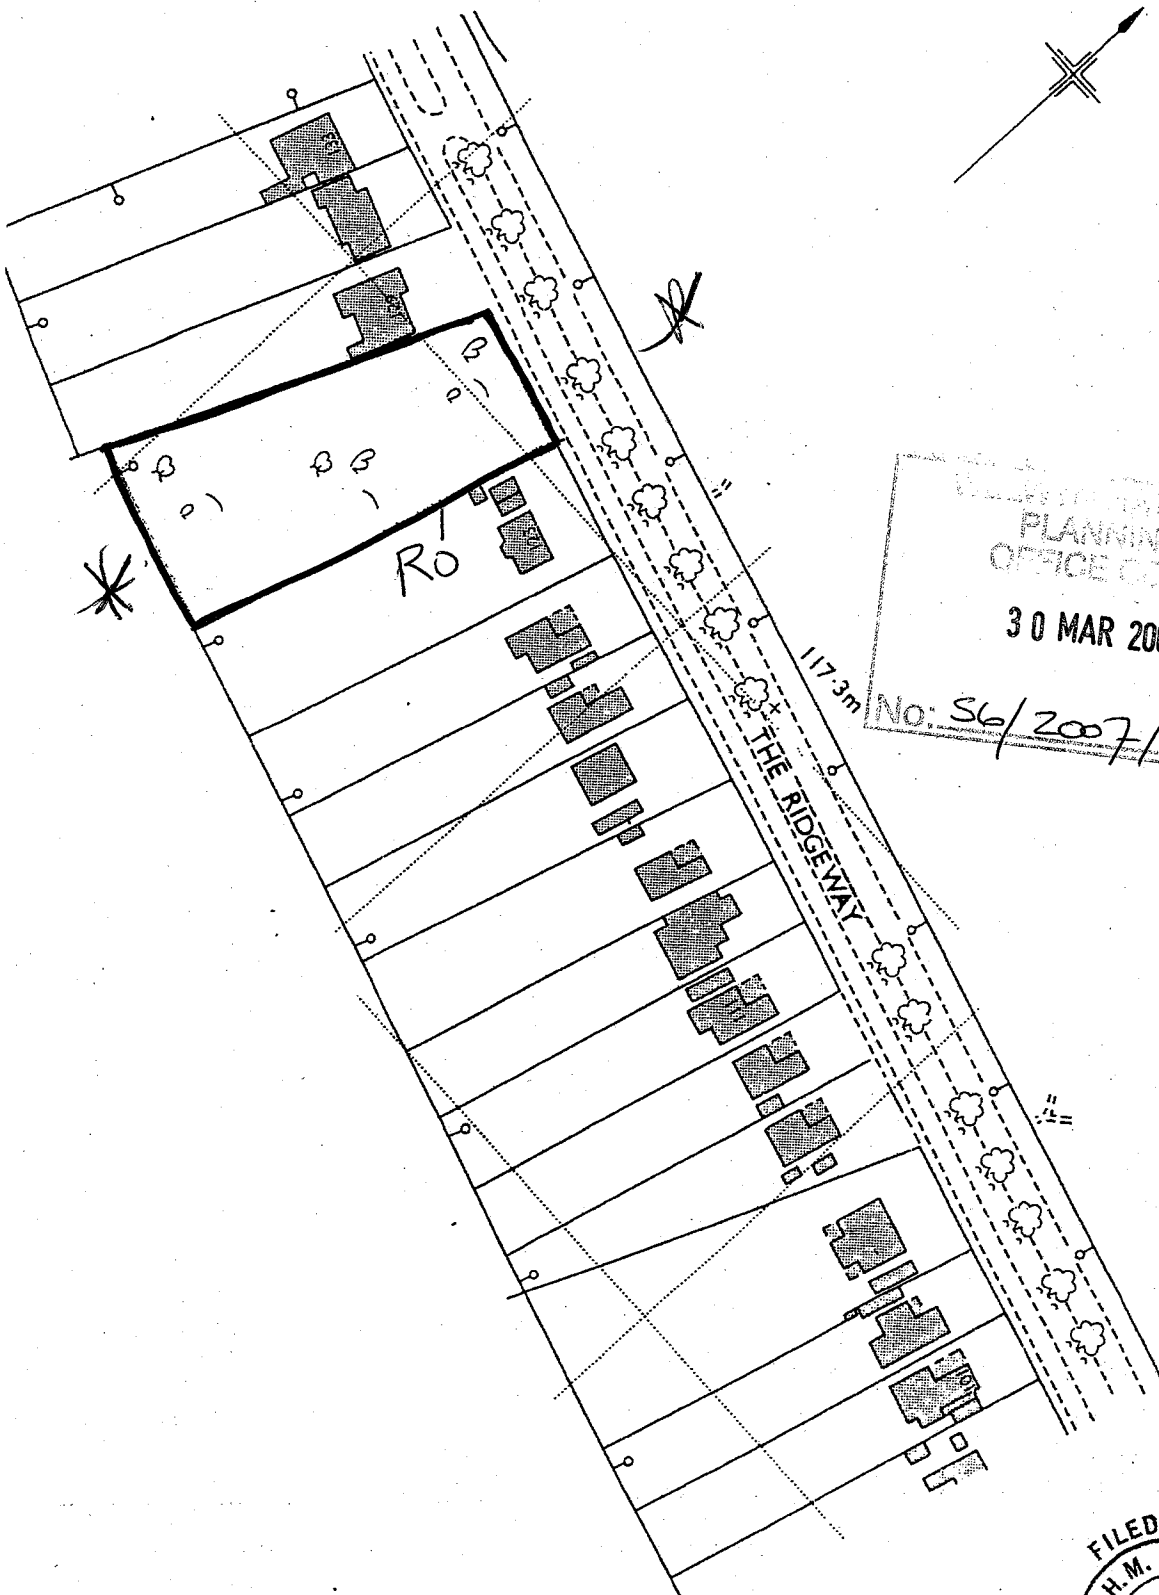

H.M. LAND REGISTRY

TITLE NUMBER

HD243246

ADJACENT SURVEY
PLAN REFERENCE

TL 2803

SECTION A

Scale
1/1250 Enlarged from 1/2500

COUNTY HERTFORDSHIRE

DISTRICT WELWYN HATFIELD

© Crown copyright 1975

NORTHAW

WELWYN HATFIELD
PLANNING
OFFICE COPY
30 MAR 2007
No: S6/2007/519/ED