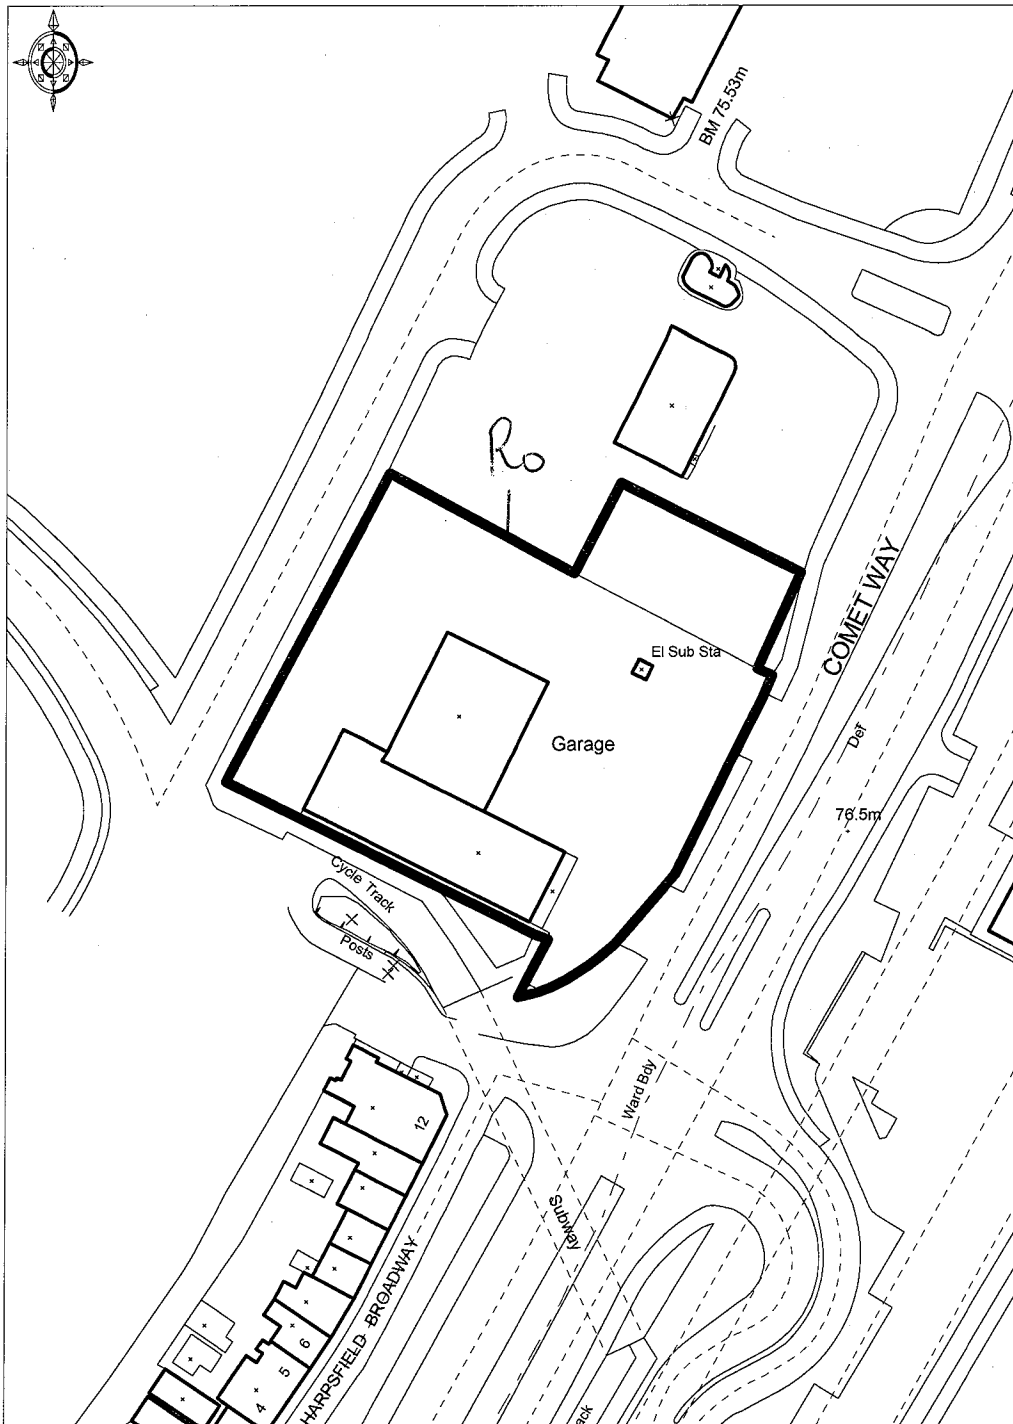

Waters Peugeot
Comet Way
Hatfield

WELWYN HATFIELD
PLANNING
OFFICE COPY
31 JUL 2007
No: **56/07/1143/FP**

Ordnance
Survey

© Crown Copyright 2007. All rights reserved. Licence number 100020449. Plotted Scale - 1:1250