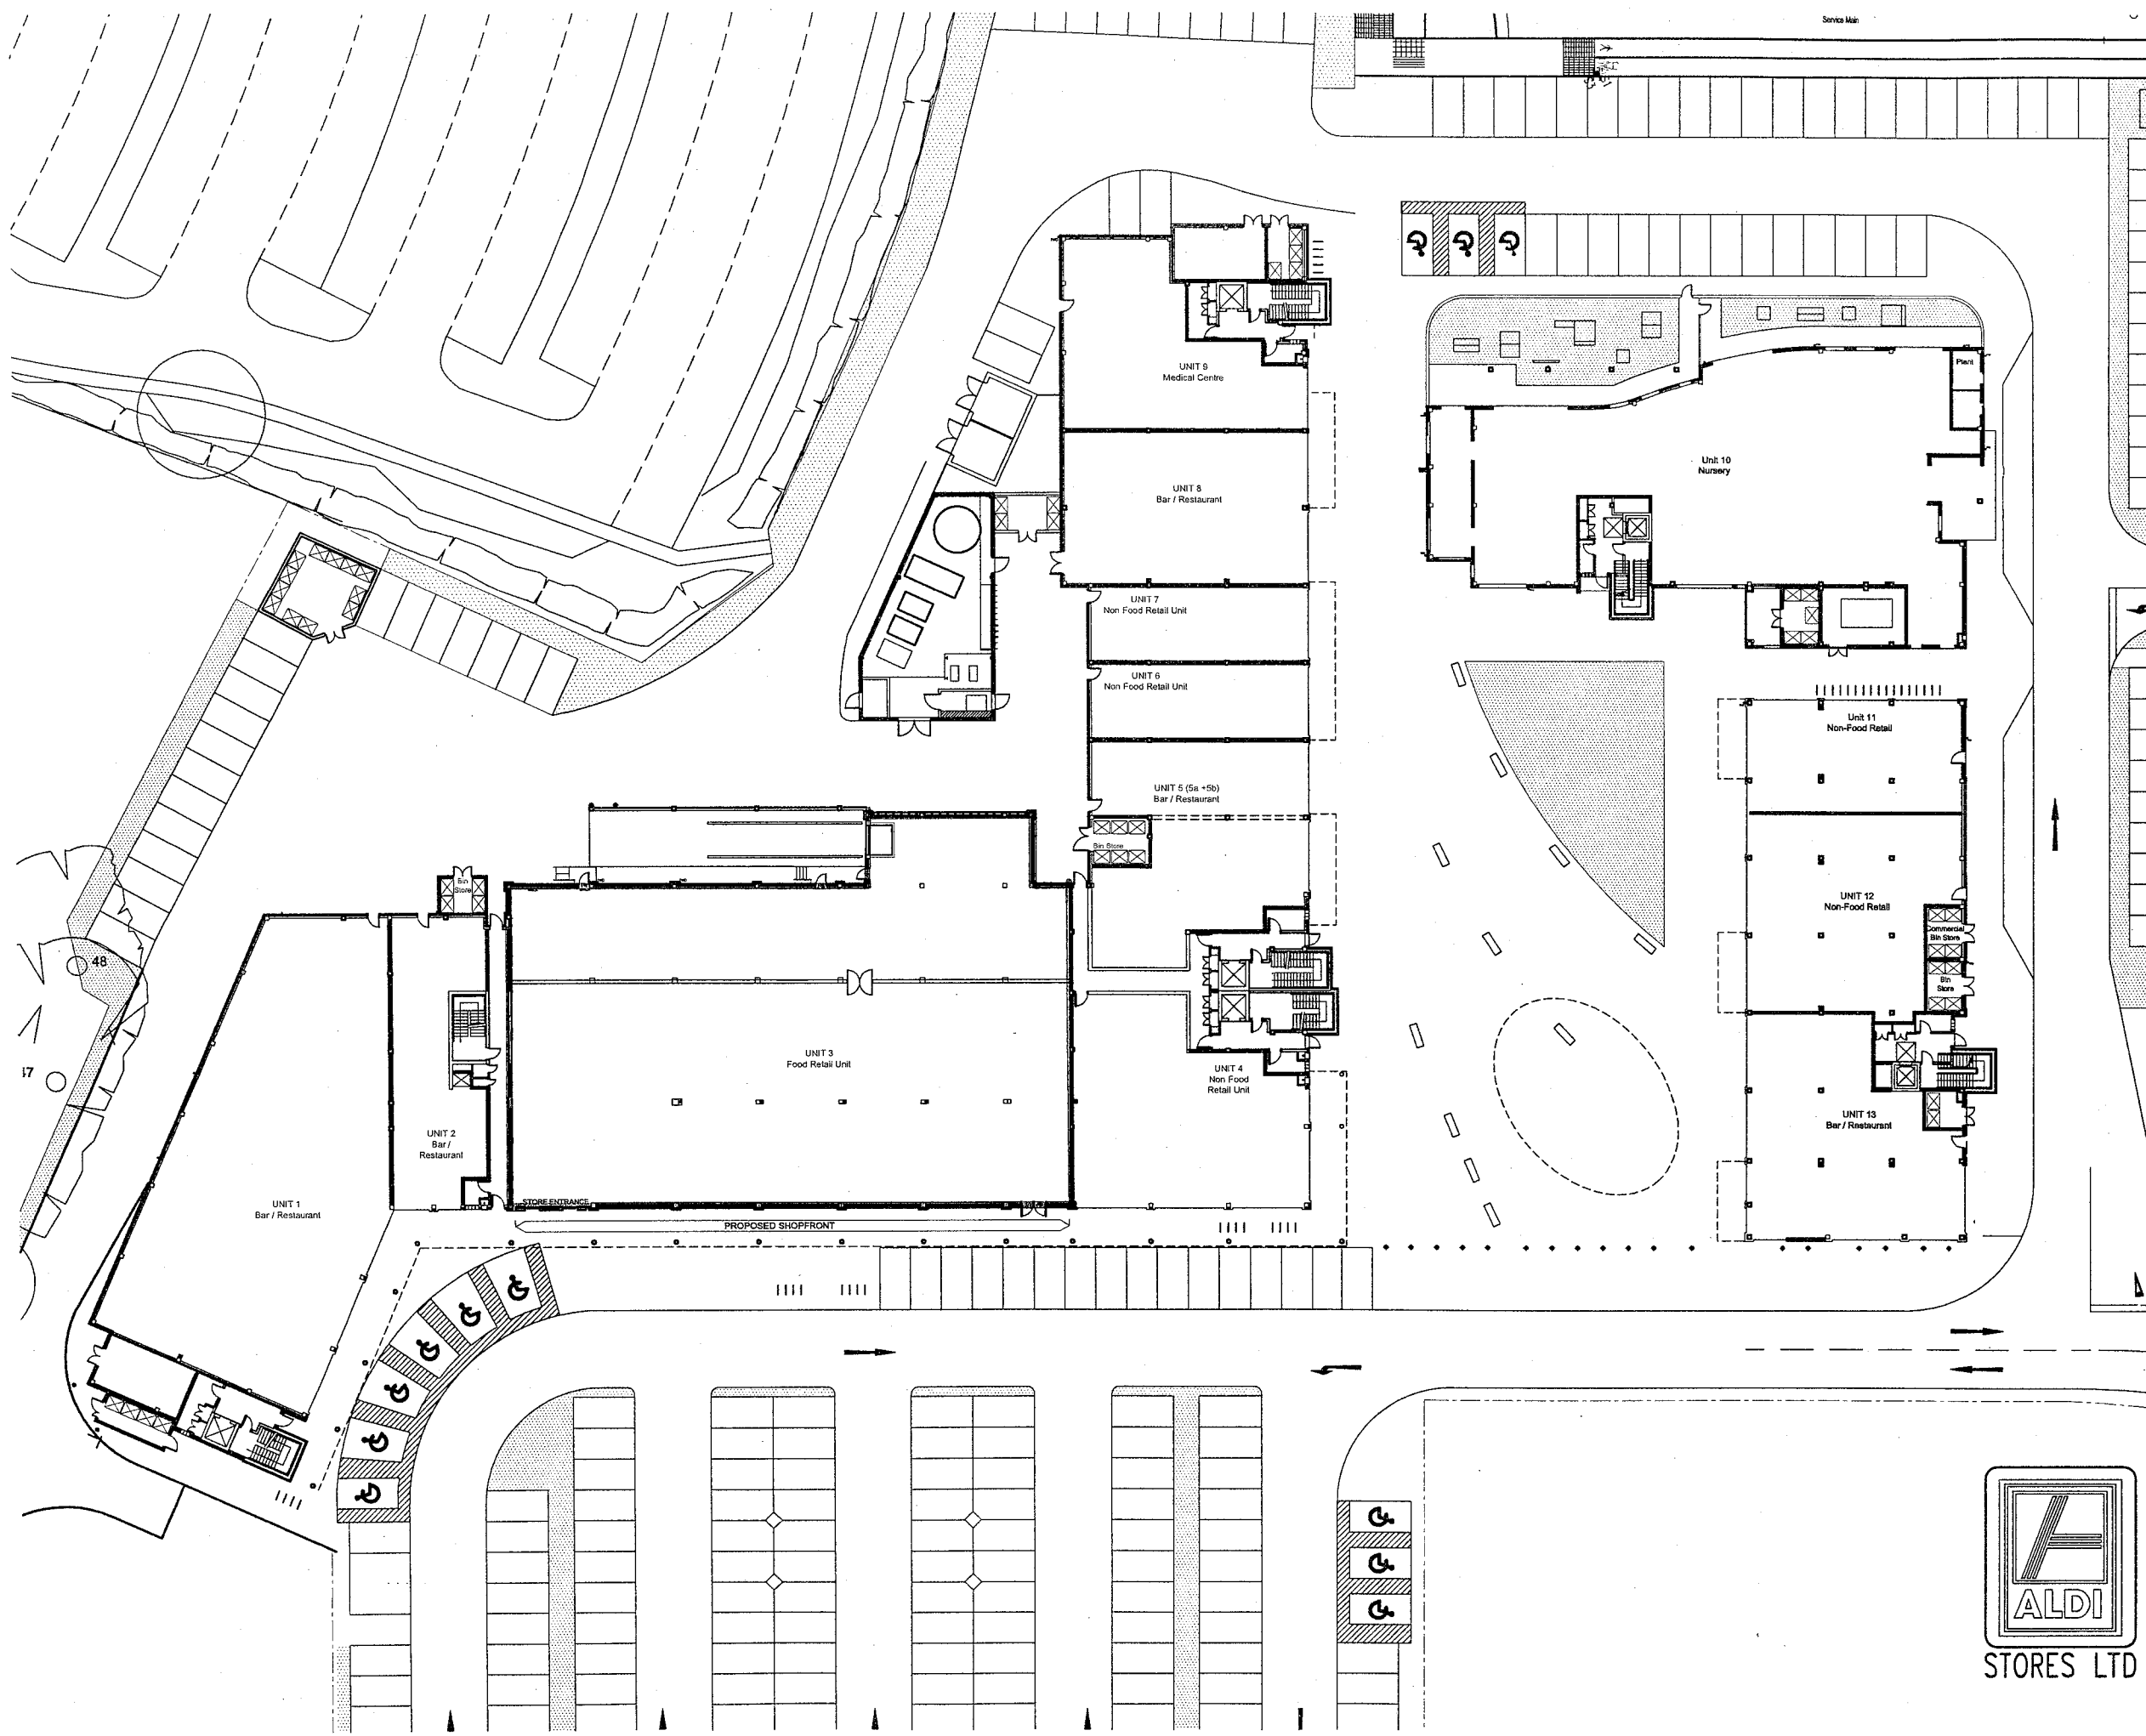

WELWYN HATFIELD
PLANNING
OFFICE COPY
13 AUG 2007
No: 56/07/1218/FP

Revision	Date	Details
Project Proposed Aldi Store Comet Way Hatfield		
Client Aldi Stores Ltd		
Drawing Title Proposed Shop Front Site Plan		
Job No 1944	Drawing No 02	Revision A
Date 20/07/07	Scale 1:500 @A3	Drawn mb
Drawing checked by :-		Revision checked by :-

CHARTERED ARCHITECTS
AK HARRIS
PARTNERSHIP

THE STUDIO 101 LONDON ROAD READING RG1 5BY
TEL: 0118 9507700 FAX: 0118 9568642
Reading . Wakefield . Milton Keynes . Manchester