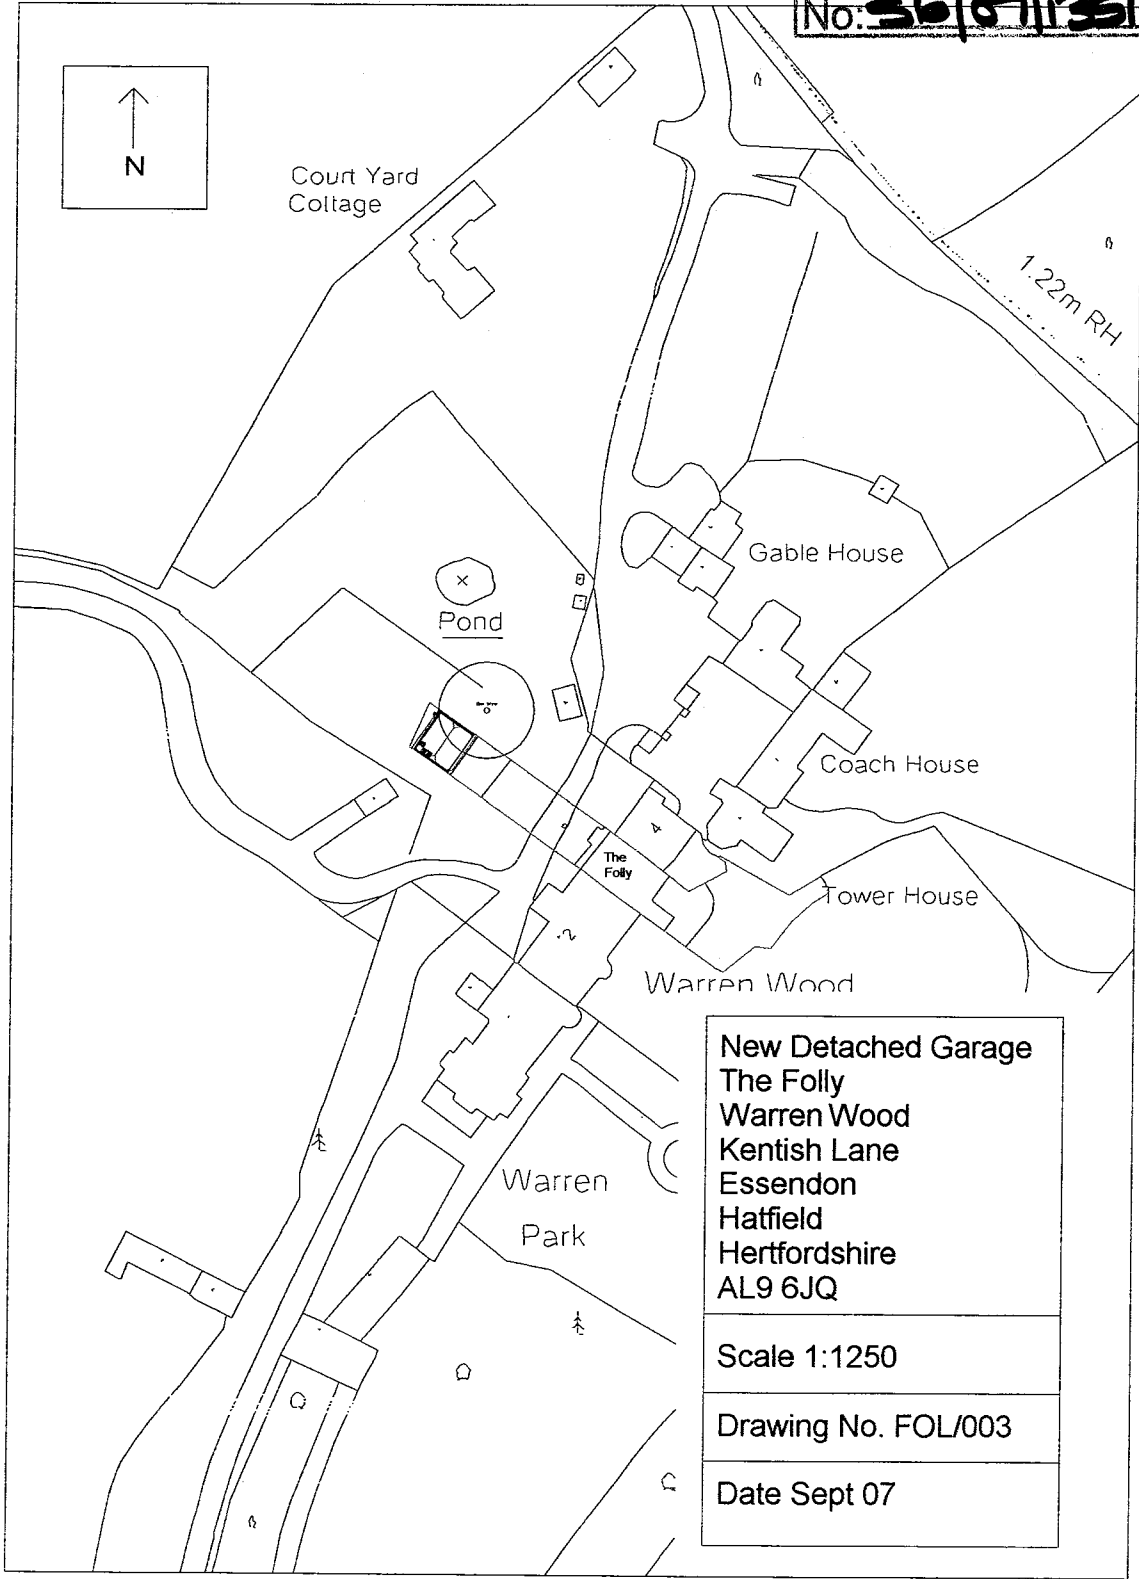

WELWYN HATFIELD
PLANNING
OFFICE COPY

11 SEP 2007

No: **SL/07/1391/FP**

WELWYN HATFIELD
PLANNING
OFFICE COPY
11 SEP 2007
No: **36/07/351/EP**

Pond

WELWYN HATFIELD
PLANNING
OFFICE COPY
11 SEP 2007
No: 26/07/1351/PP

New Detached Garage
The Folly
Warren Wood
Kentish Lane
Essendon
Hatfield
Hertfordshire
AL9 6JQ

Scale 1:200

Drawing No. FOL/002

Date Sept 07

The
Folly