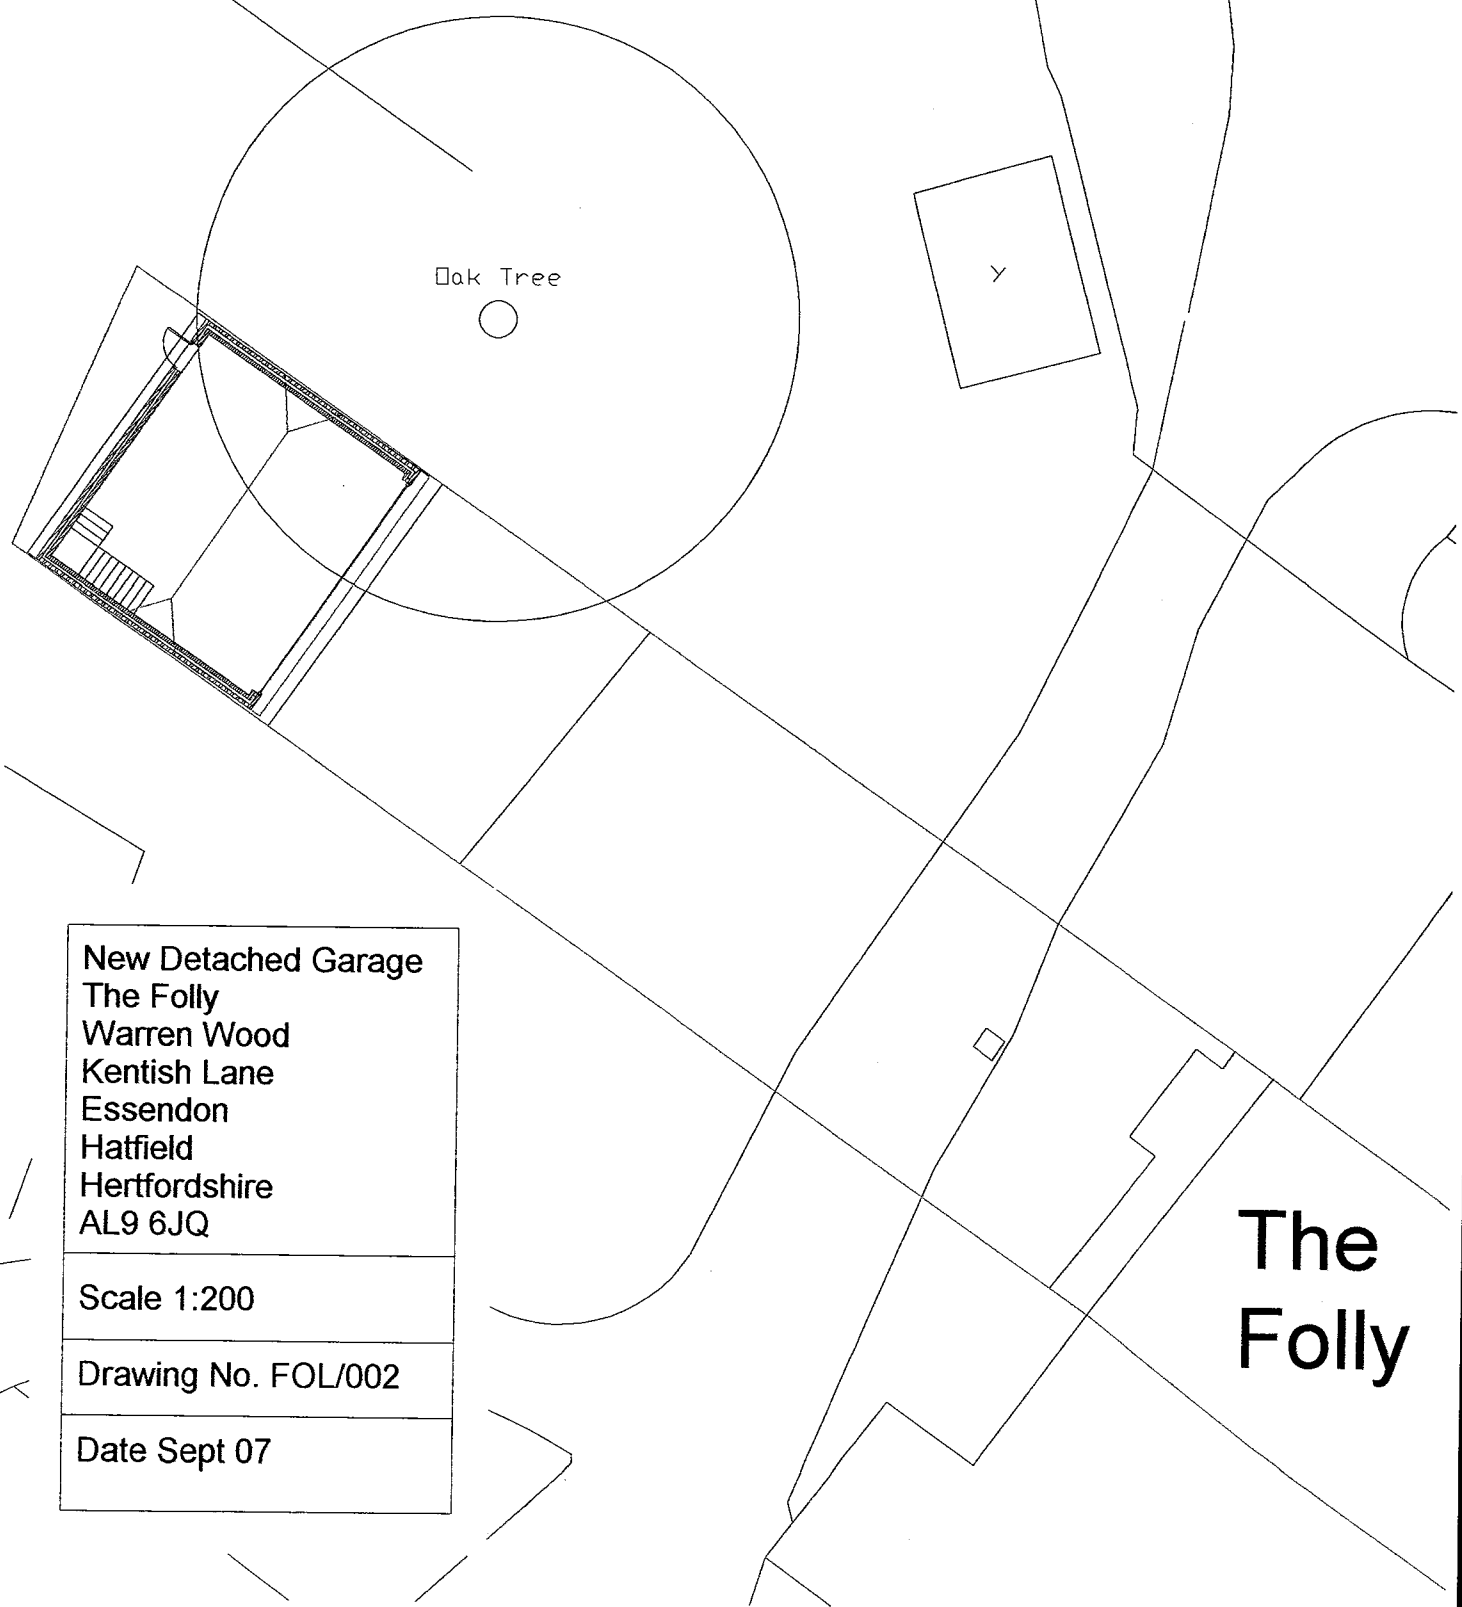

WELWYN HATFIELD
PLANNING
OFFICE COPY

11 SEP 2007

No: **SL/07/1391/FP**

WELWYN HATFIELD
PLANNING
OFFICE COPY
11 SEP 2007
No: **36/07/351/EP**

Pond

WELWYN HATFIELD
PLANNING
OFFICE COPY
11 SEP 2007
No: 26/07/1351/PP

New Detached Garage
The Folly
Warren Wood
Kentish Lane
Essendon
Hatfield
Hertfordshire
AL9 6JQ

Scale 1:200

Drawing No. FOL/002

Date Sept 07

The
Folly