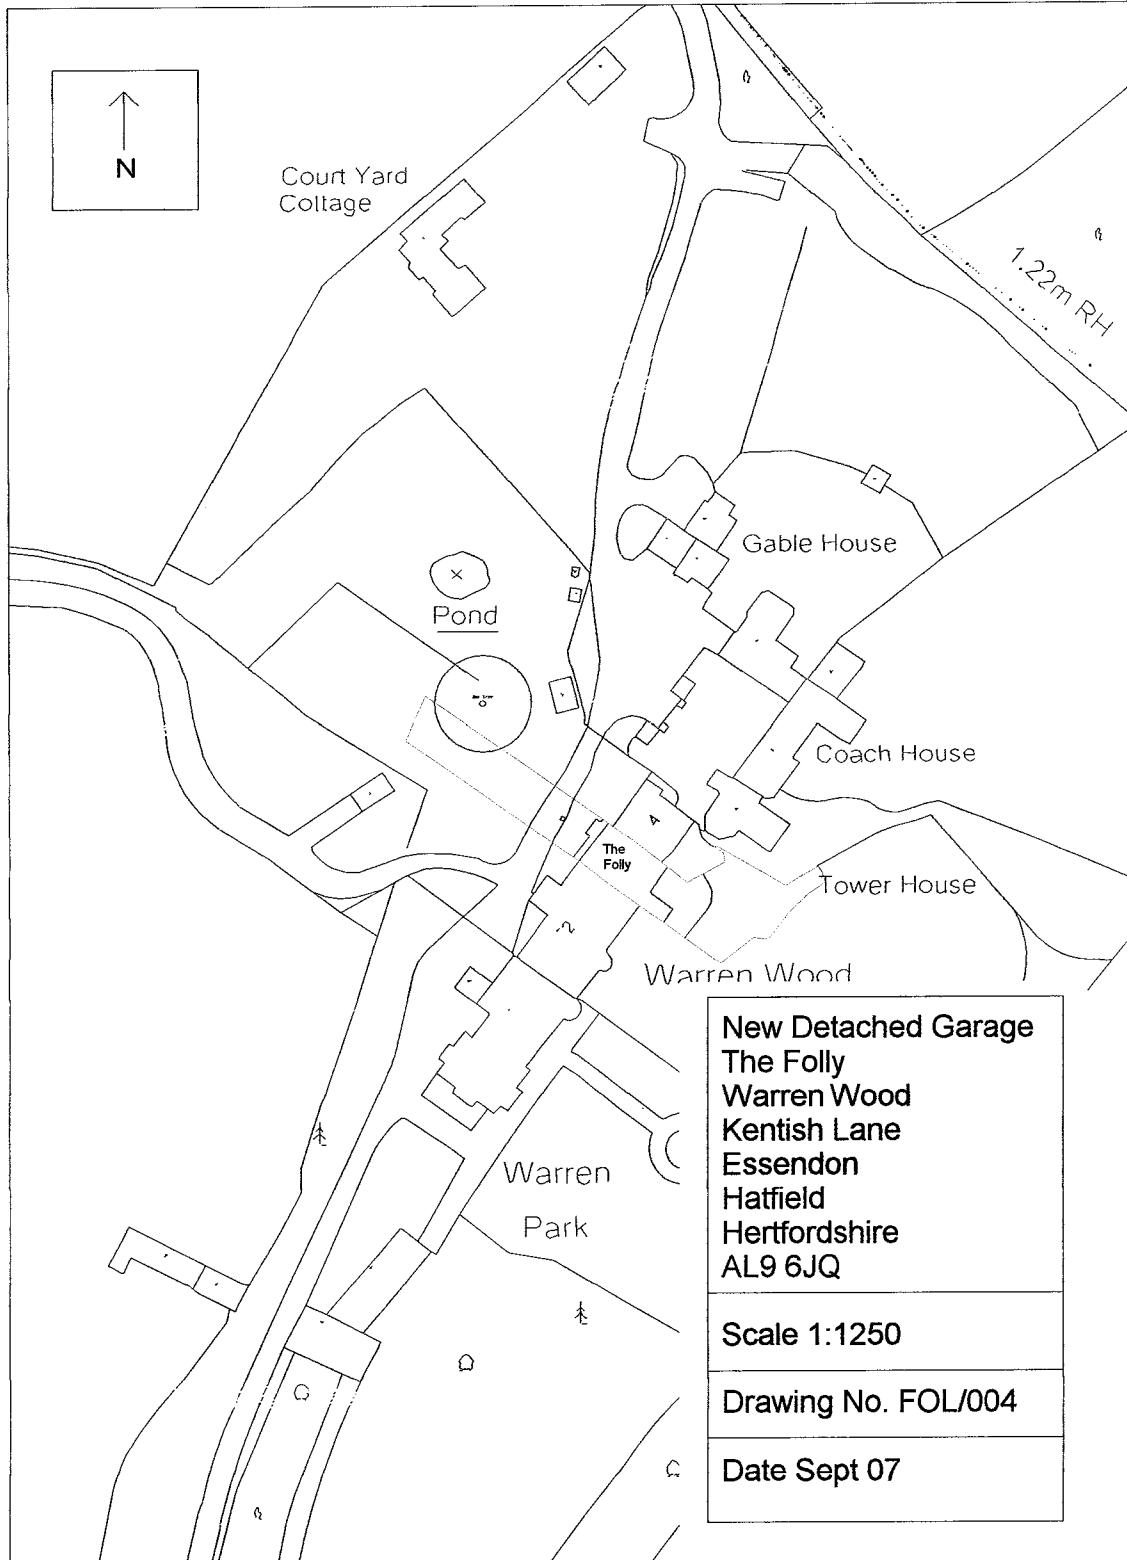

WELWYN HATFIELD
PLANNING
OFFICE COPY

11 SEP 2007

No: **SL/07/1391/FP**

WELWYN HATFIELD
PLANNING
OFFICE COPY
11 SEP 2007
No: **36/07/351/EP**

Pond

WELWYN HATFIELD
PLANNING
OFFICE COPY
11 SEP 2007
No: 26/07/1351/PP

New Detached Garage
The Folly
Warren Wood
Kentish Lane
Essendon
Hatfield
Hertfordshire
AL9 6JQ

Scale 1:200

Drawing No. FOL/002

Date Sept 07

The
Folly