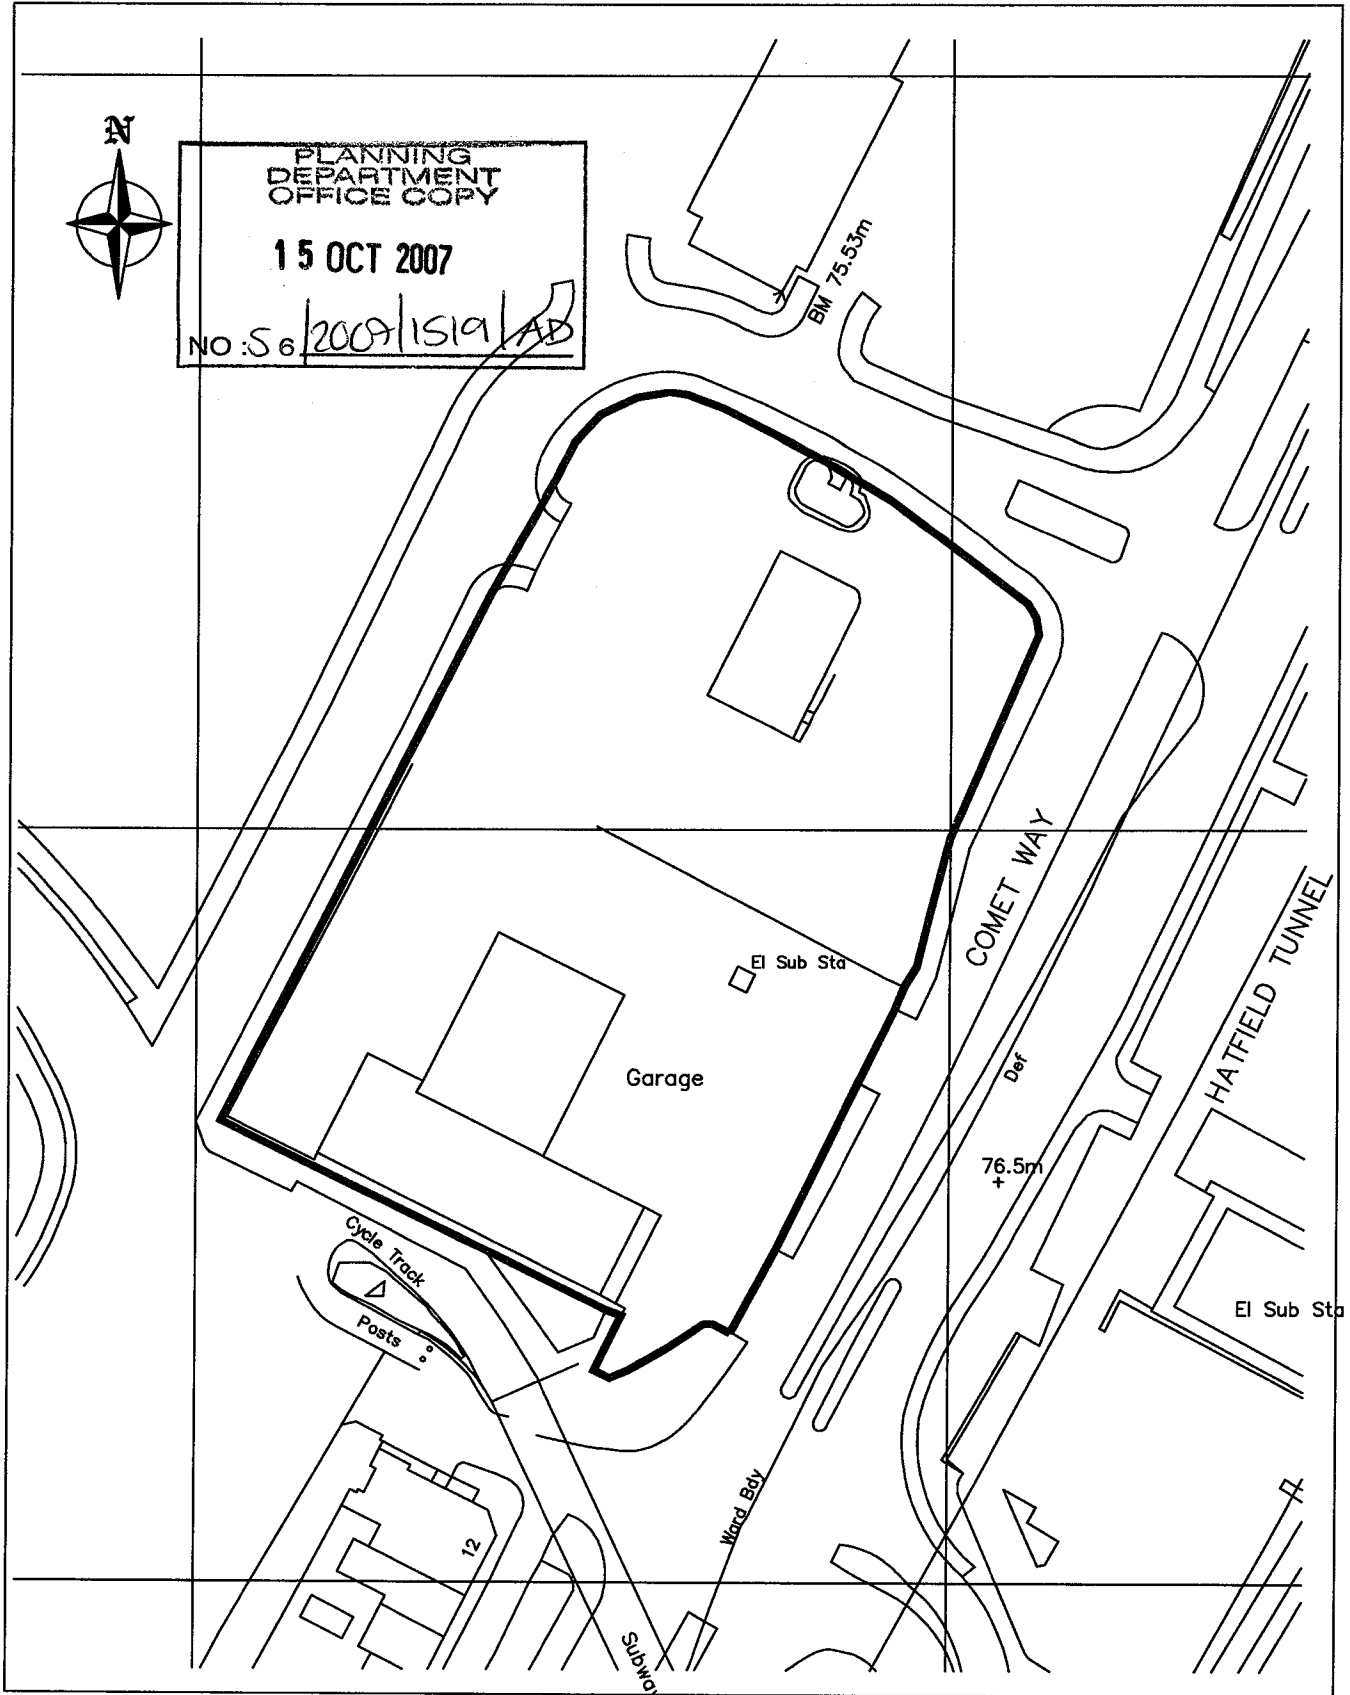

SITE LOCATION FOR:  
WATERS  
COMET WAY  
HATFIELD  
AL10 9TF

PLANNING  
DEPARTMENT  
OFFICE COPY  
  
15 OCT 2007  
  
NO: 56/2009/1519/AD

Reproduced by permission of Ordnance Survey on behalf of the  
Controller of Her Majesty's Stationery Office at a scale of 1:1000  
Crown copyright 2007. All rights reserved.  
Licence Number: AL 100036689