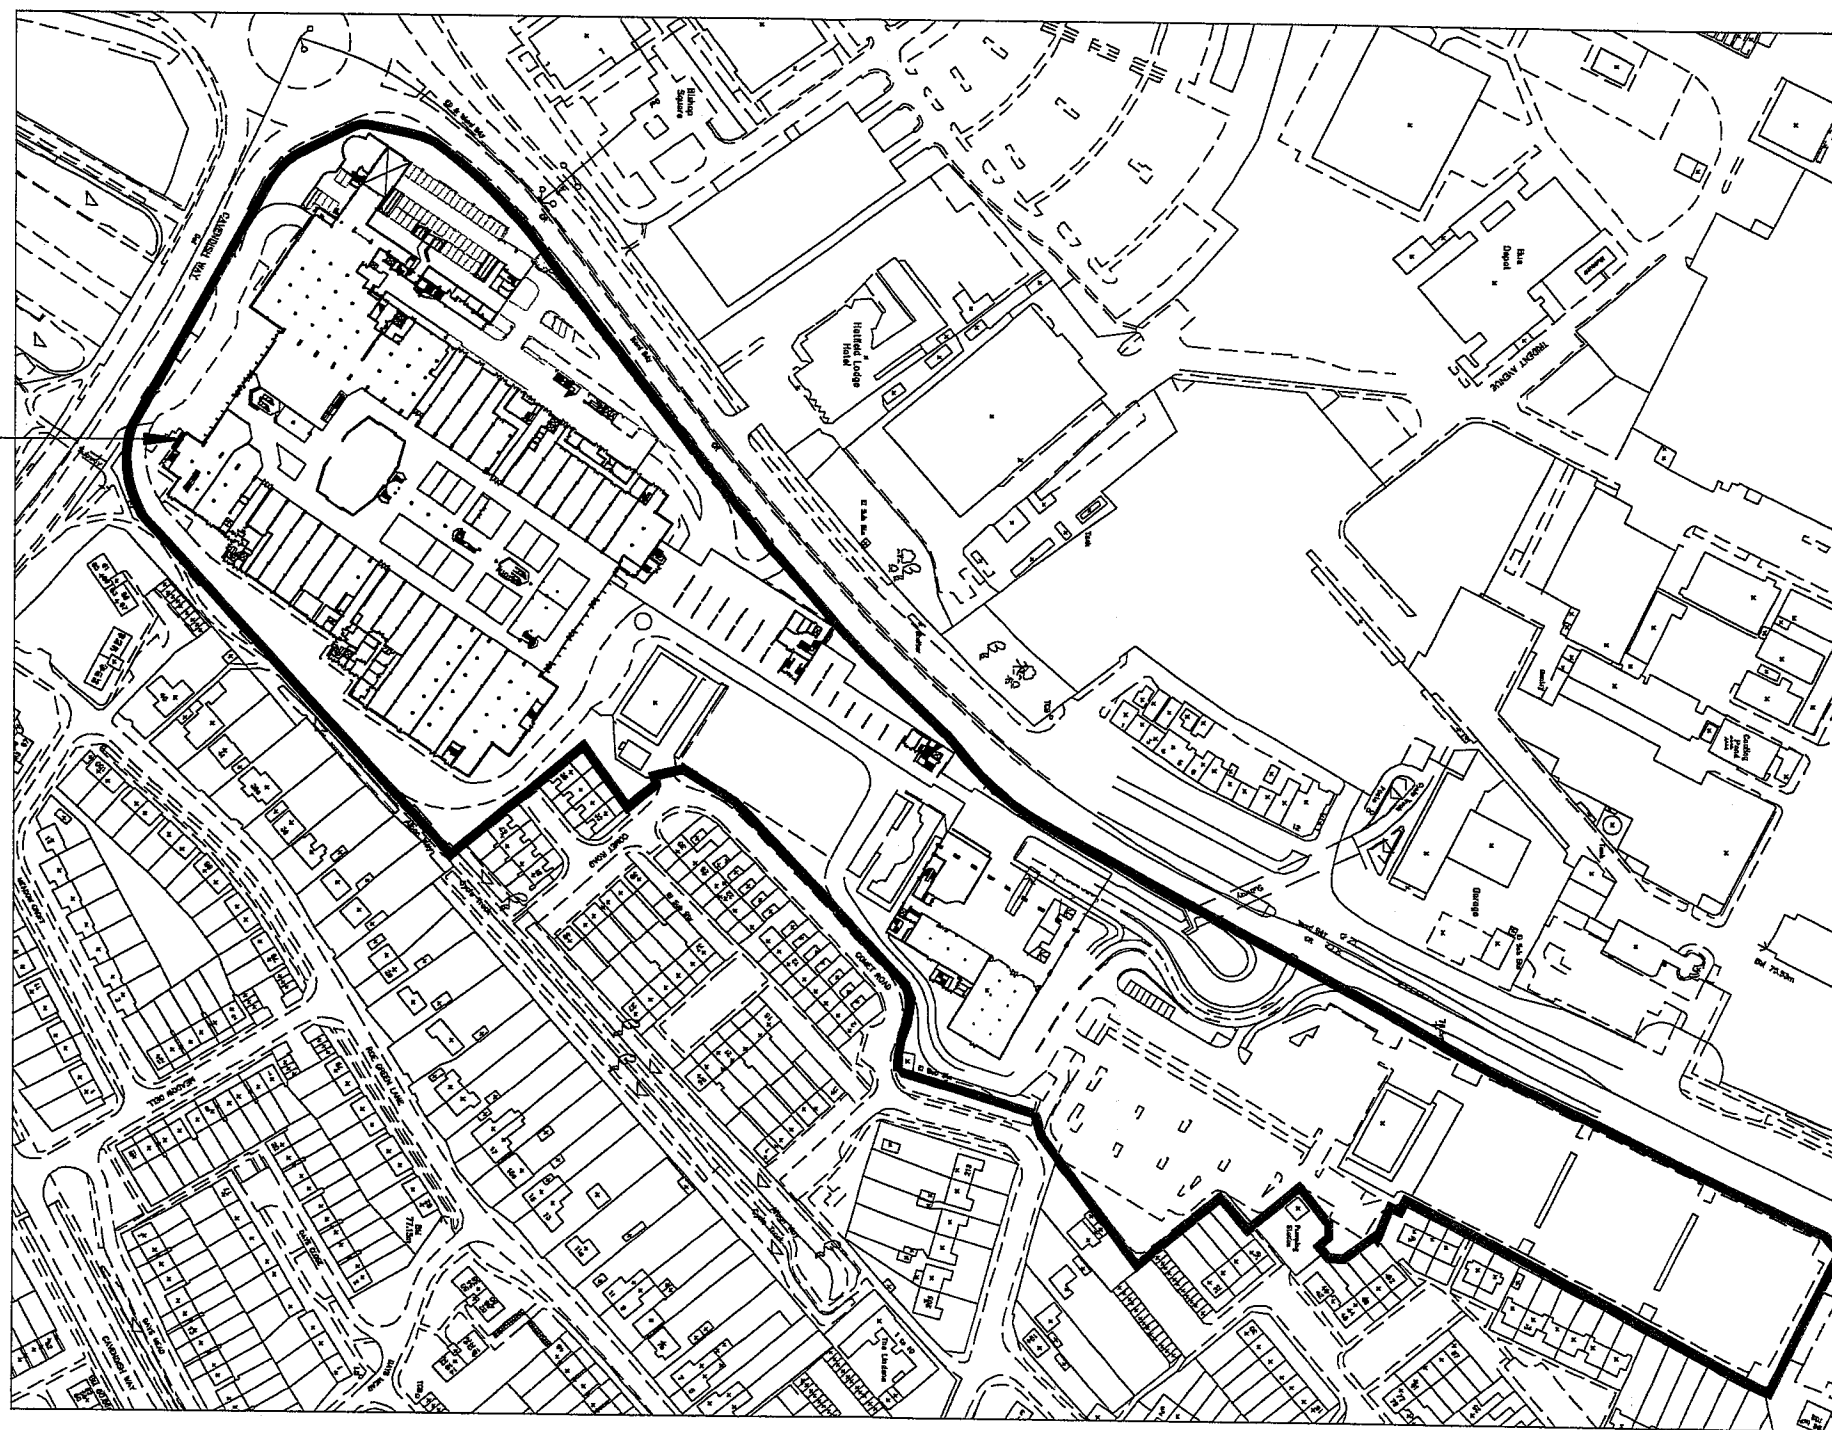

LOCATION OF NEW SIGN

WELWYN HATFIELD  
PLANNING  
OFFICE COPY  
25 JAN 2008  
No. 56/2008/152/AD

N

Comet Way Hatfield AL10 0XR  
1410 / SK10 P03 27.09.07  
Nike sign - Location Plan Scale 1:2500 @A3

**HSSA**  
3 IVEBURY COURT  
325 LATIMER ROAD  
LONDON W10 6RA  
T: +44 (0)20 8960 9228  
F: +44 (0)20 8969 5132  
E: hssa@btconnect.com  
www.hssaarchitects.com