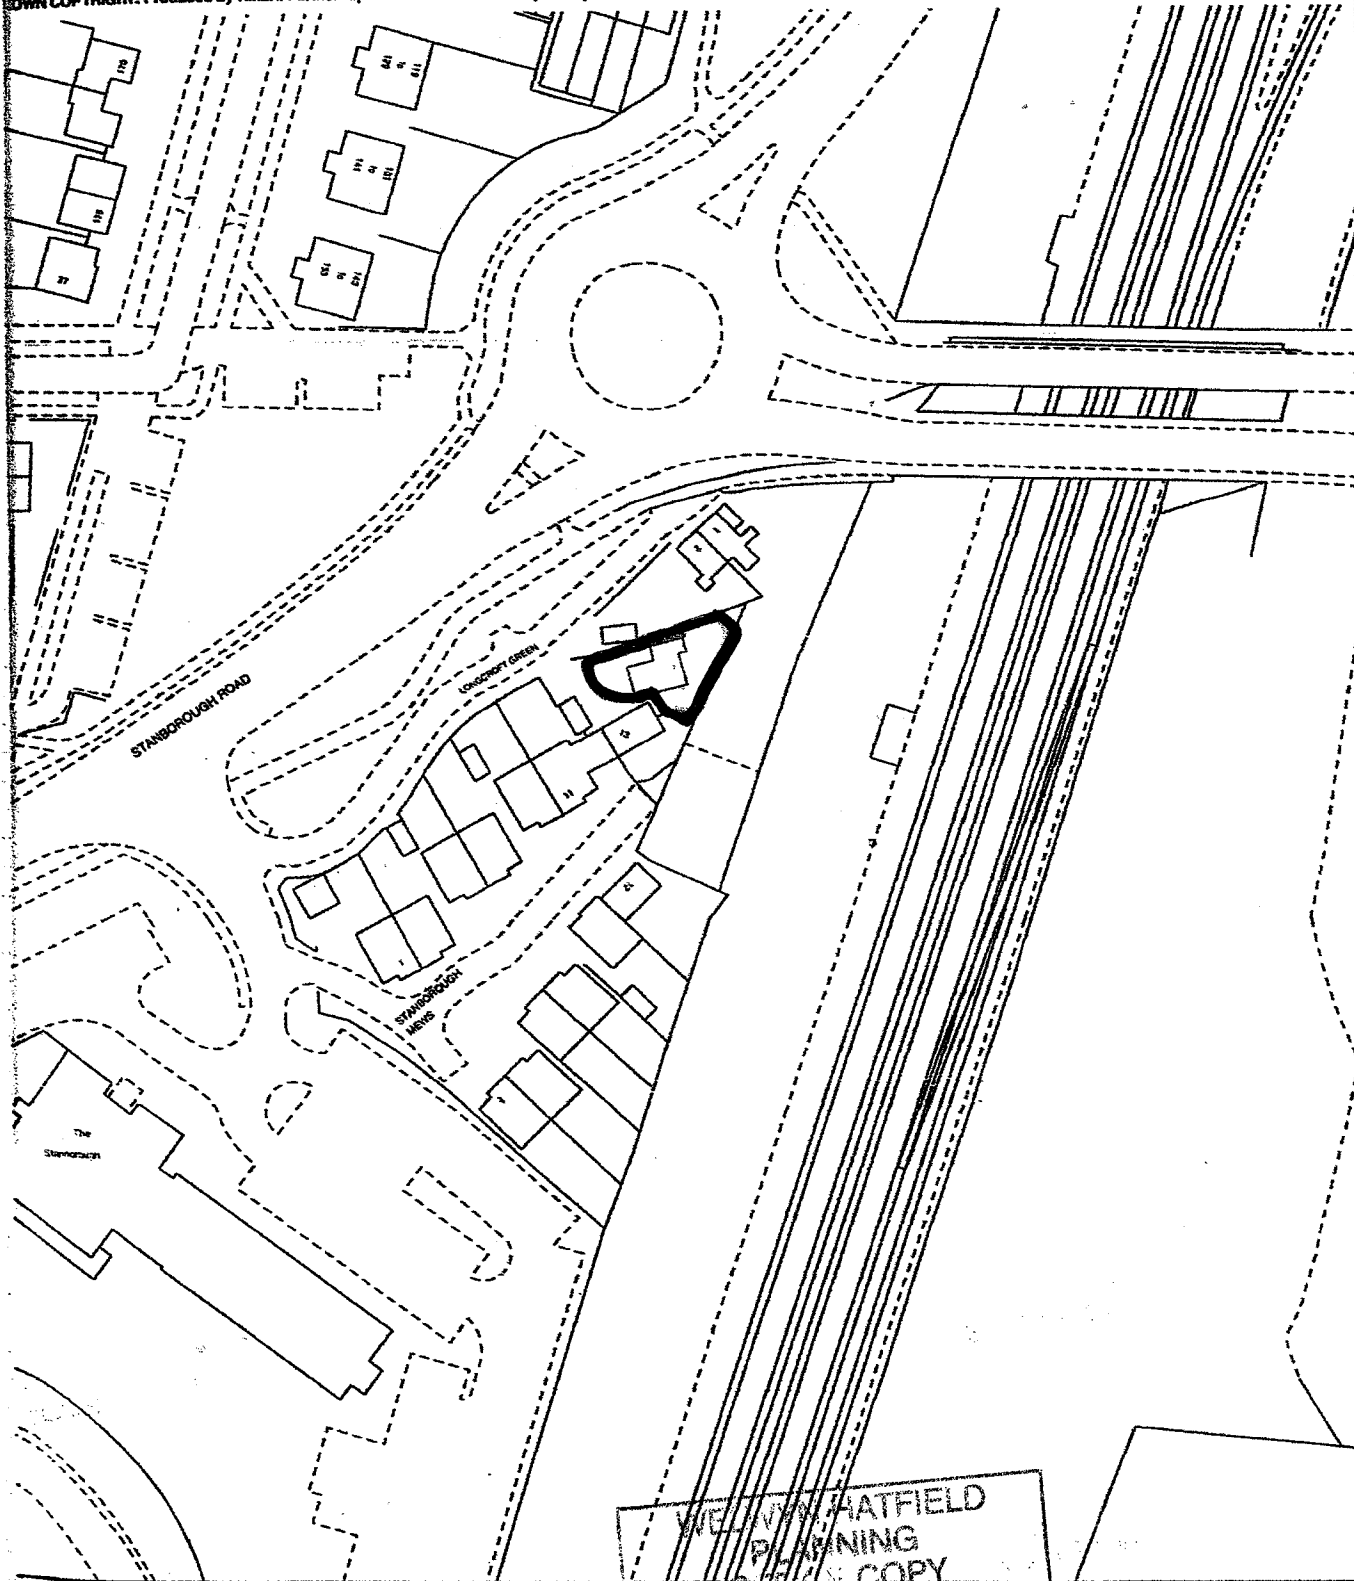

TITLE NUMBER
HD411938

HERTFORDSHIRE : WELWYN HATFIELD

ORDNANCE SURVEY MAP REFERENCE

TL2312SE

SCALE 1:1250

OWN COPYRIGHT. Produced by HMLR. Further reproduction in whole or in part is prohibited without the prior written permission of Ordnance Survey. Licence Number GD 272728.