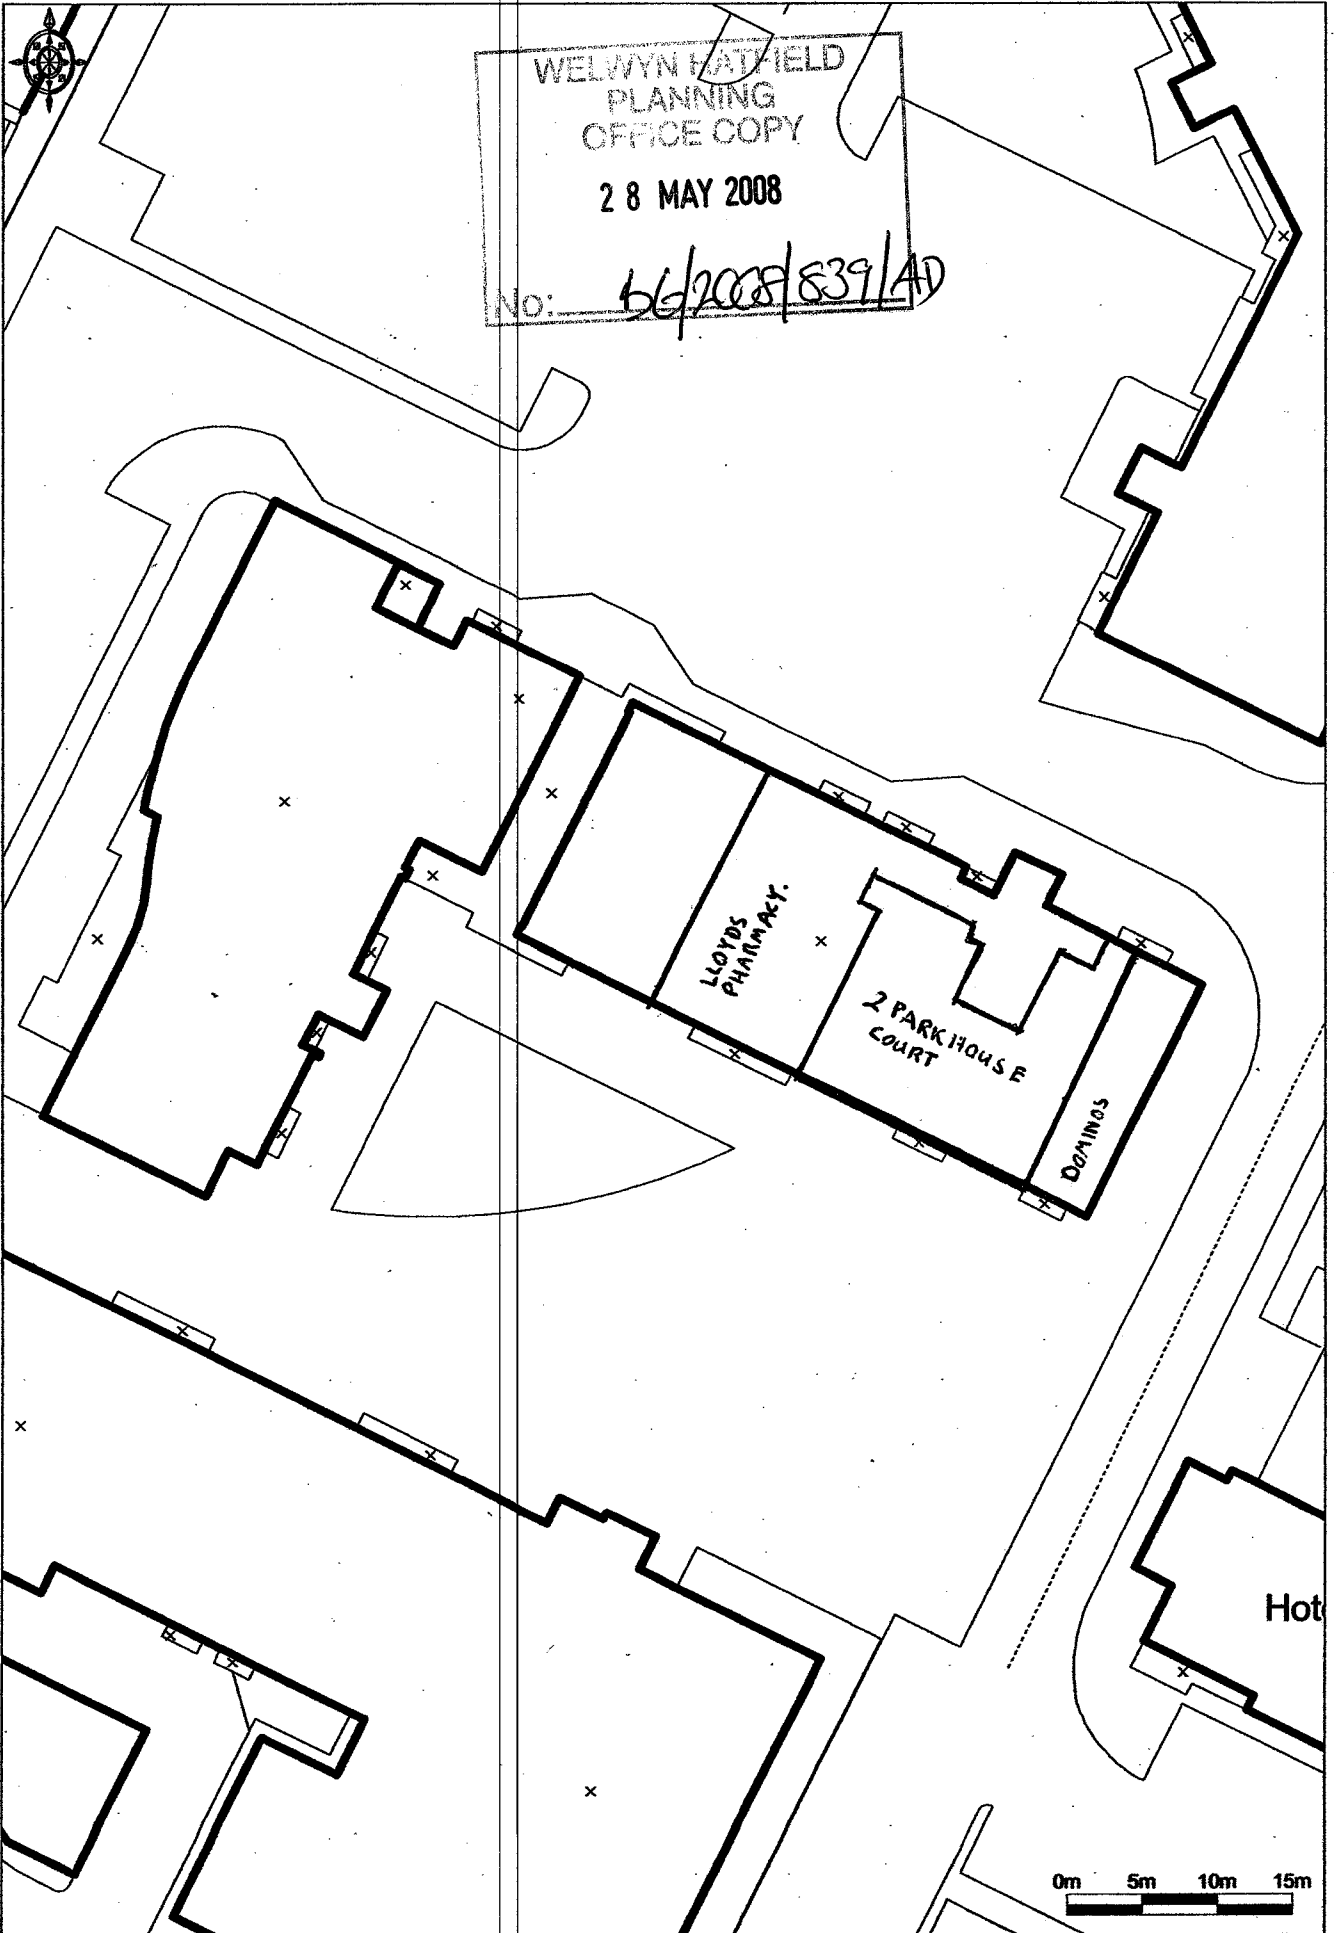

Site Location Plan

WELWYN HATFIELD
PLANNING
OFFICE COPY

28 MAY 2008

Ref: SG/2008/839/A/D

© Crown Copyright 2008. All rights reserved. Licence number 100020449. Plotted Scale - 1:1250 EA4

2 Parkhouse Court, Hatfield

Block Plan

WELWYN HATFIELD
PLANNING
OFFICE COPY

28 MAY 2008

No: 66/2008/839/AD

Ordnance Survey

© Crown Copyright 2008. All rights reserved. Licence number 100020449. Plotted Scale - 1:500 @ A4

2 Parkhouse Court, Hatfield