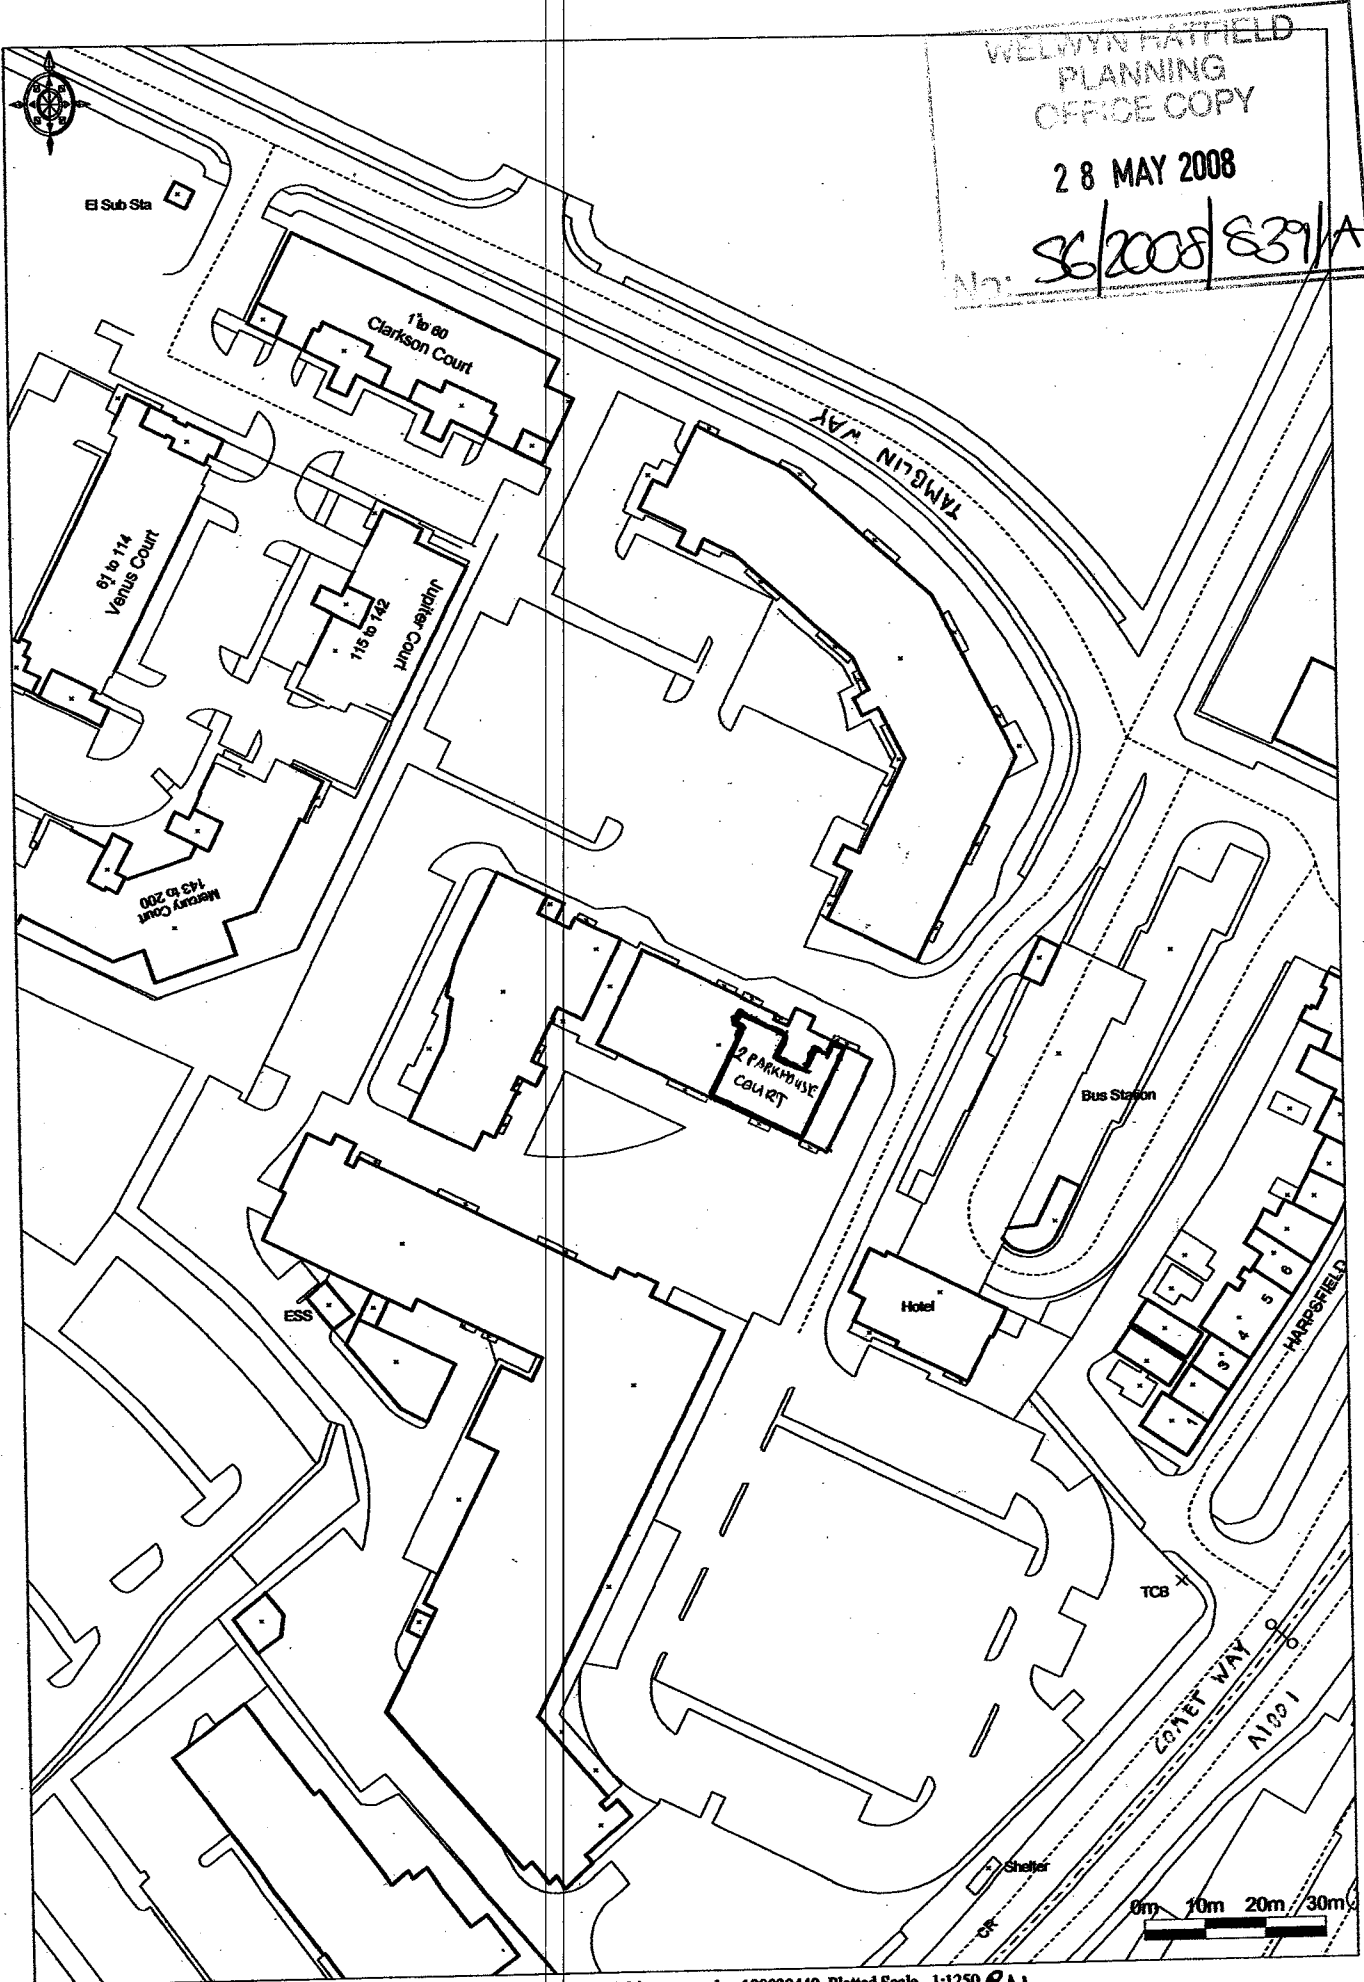

Site Location Plan

WELWYN HATFIELD
PLANNING
OFFICE COPY

28 MAY 2008

Ref: SG/2008/839/A/D

© Crown Copyright 2008. All rights reserved. Licence number 100020449. Plotted Scale - 1:1250 EA4

2 Parkhouse Court, Hatfield

Block Plan

WELWYN HATFIELD
PLANNING
OFFICE COPY

28 MAY 2008

No: 66/2008/839/AD

Ordnance Survey

© Crown Copyright 2008. All rights reserved. Licence number 100020449. Plotted Scale - 1:500 @ A4

2 Parkhouse Court, Hatfield