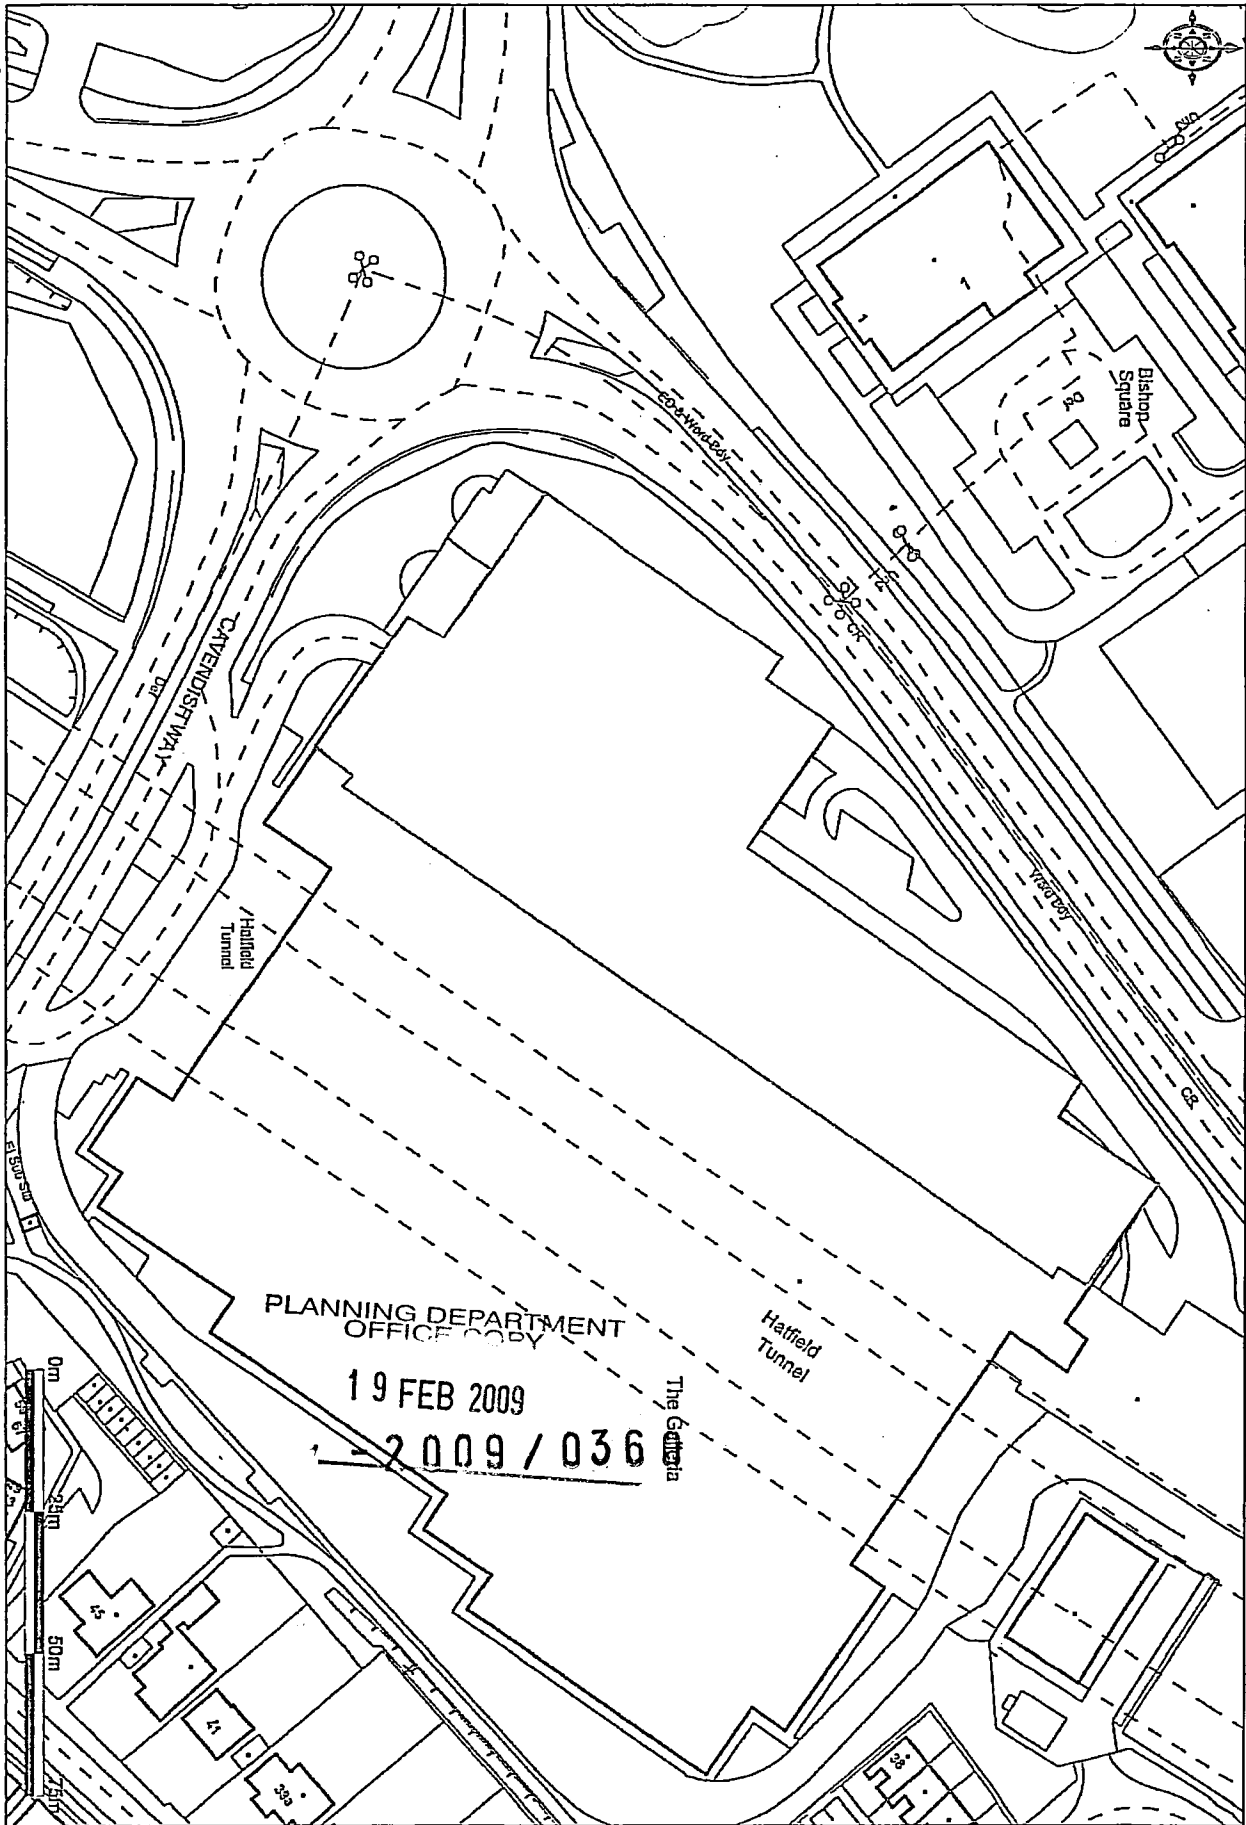

Multi-storey car park, The Galleria Outlet Centre, Comet Way, Hatfield, AL10 0XR

PLANNING DEPARTMENT
OFFICE COPY

19 FEB 2009

2009 / 036

The Galleria

Hatfield Tunnel

Hatfield Tunnel

CARNENDISTWAY

Bishop Square

Ordnance Survey
© Crown Copyright 2008. All rights reserved. Licence number 100020449, Hatfield Scale - 1:1250

Location Plan (Ref:cgms 01) - Car Boot Sale,