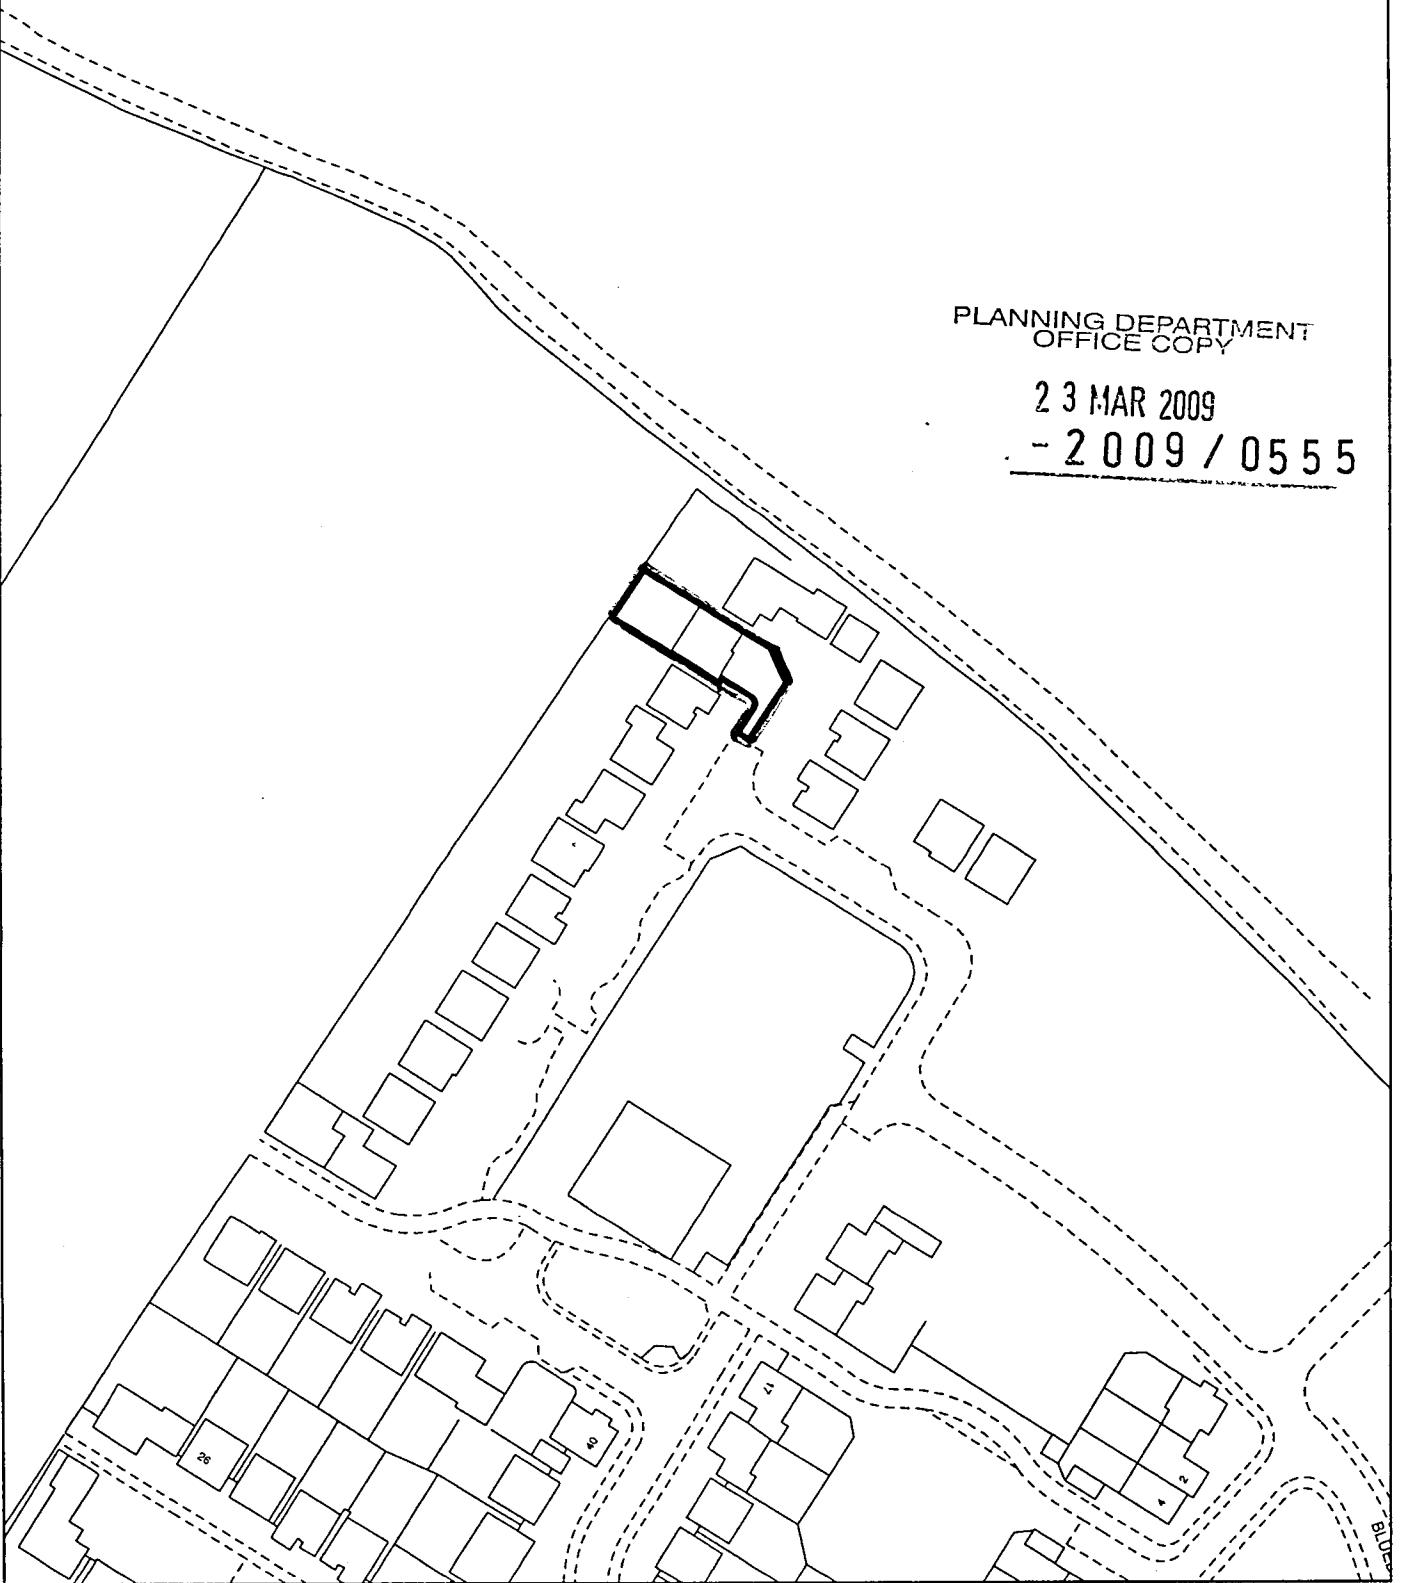

TITLE NUMBER  
**HD424044**

**HERTFORDSHIRE : WELWYN HATFIELD**

ORDNANCE SURVEY MAP REFERENCE:

TL2110SE

SCALE 1:1250 Enlarged from 1/2500

©CROWN COPYRIGHT. Produced by HMLB. Further reproduction in whole or in part is prohibited without the prior written permission of Ordnance Survey. License Number GD 272728.

PLANNING DEPARTMENT  
OFFICE COPY

23 MAR 2009

- 2009 / 0555

This title plan shows the general position of the boundaries: it does not show the exact line of the boundaries. Measurements scaled from this plan may not match measurements between the same points on the ground. For more information see Land Registry Public Guide 7 - Title Plans.

This official copy shows the state of the title plan on **2 December 2003 at 08:48:01**. It may be subject to distortions in scale.

Under s.67 of the Land Registration Act 2002, this copy is admissible in evidence to the same extent as the original.