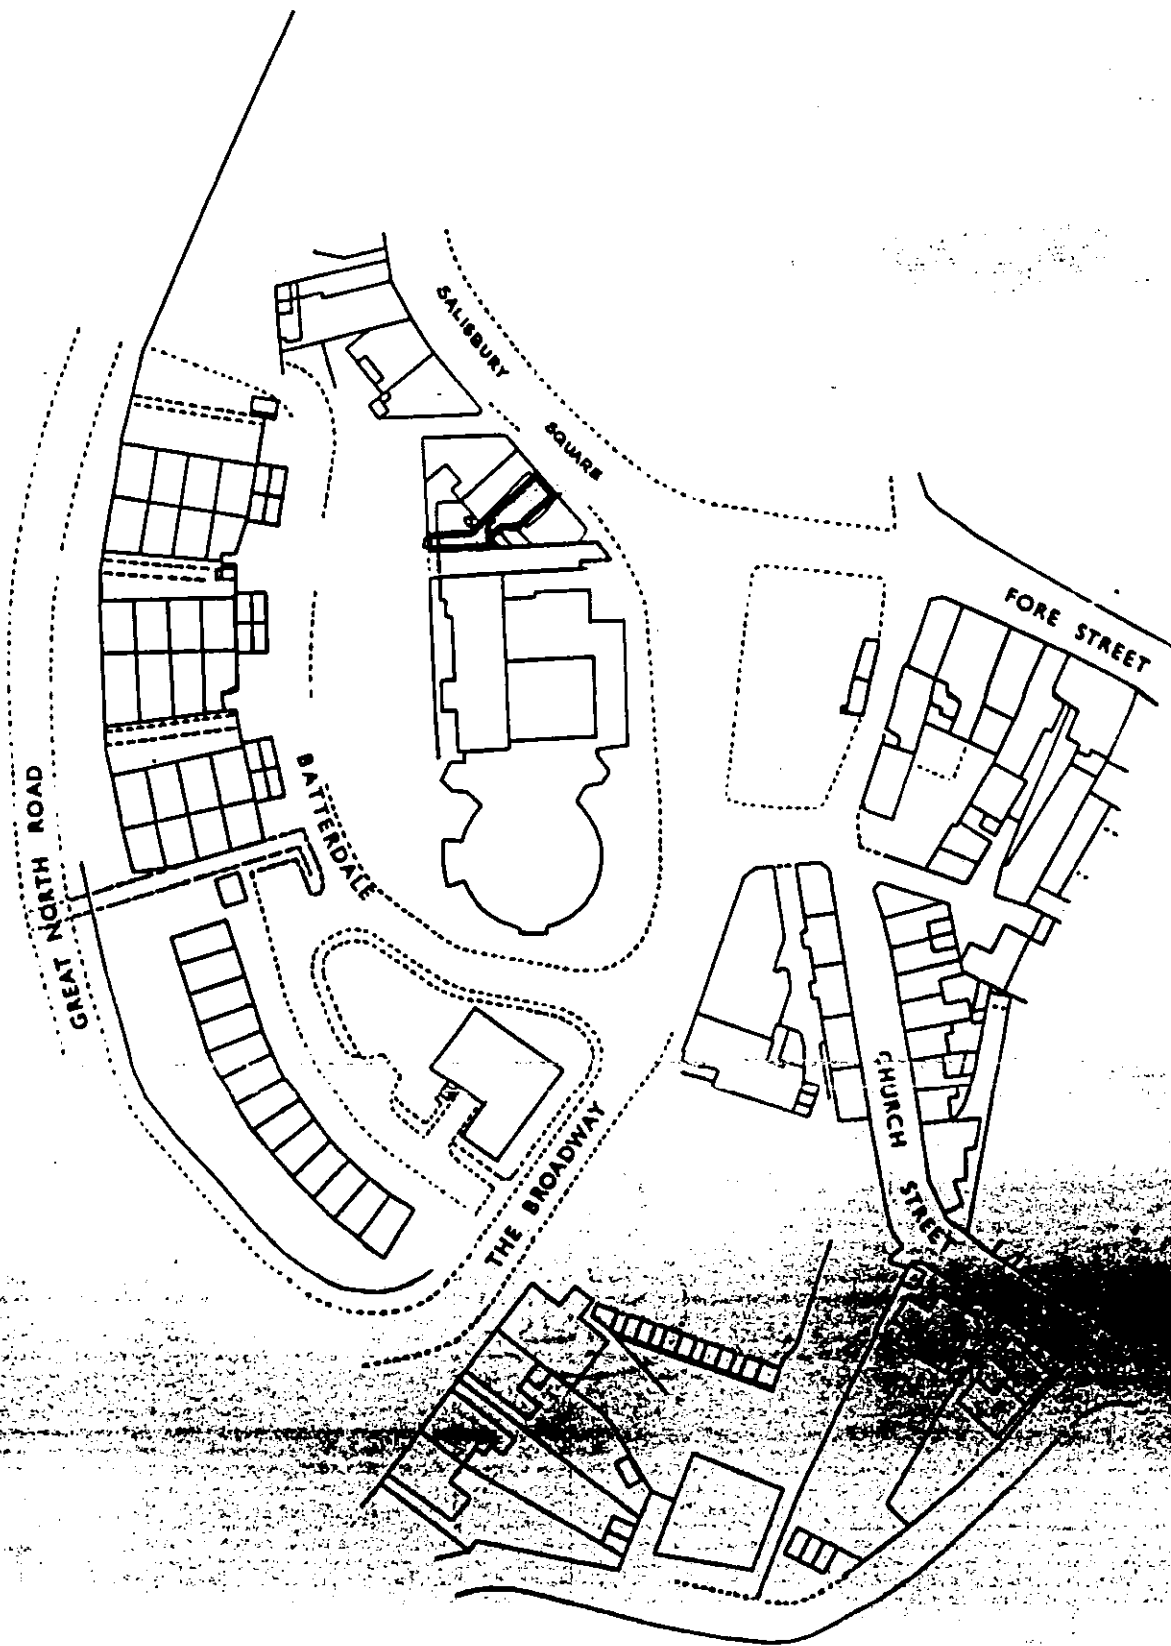

H.M. LAND REGISTRY		TITLE NUMBER		
		HD 133637		
ORDNANCE SURVEY PLAN REFERENCE	COUNTY	SHEET	NATIONAL GRID	SECTION
	HERTFORDSHIRE		TL 2308	B
Scale: 1/1250	WELWYN HATFIELD DISTRICT		© Crown copyright 1974	

HATFIELD PARISH

NW
SW

PLANNING
DEPARTMENT
OFFICE COPY

20 MAY 2009

NO S/2009/637/FP

This title plan shows the general position of the boundaries: it does not show the exact line of the boundaries. Measurements scaled from this plan may not match measurements between the same points on the ground. For more information see Land Registry Explanatory Leaflet 24.
 This office copy shows the state of the title plan on 22 September 2003 at 14:51:46. It may be subject to distortions in scale.
 Under s.113 of the Land Registration Act 1925, this copy is admissible in evidence to the same extent as the original.
 Issued on 22 September 2003.
 © Crown copyright. Produced by HMLR. Further reproduction in whole or part is prohibited without the prior written permission of Ordnance Survey. Licence Number GD272728.
 This title is dealt with by the Stevenage District Land Registry.