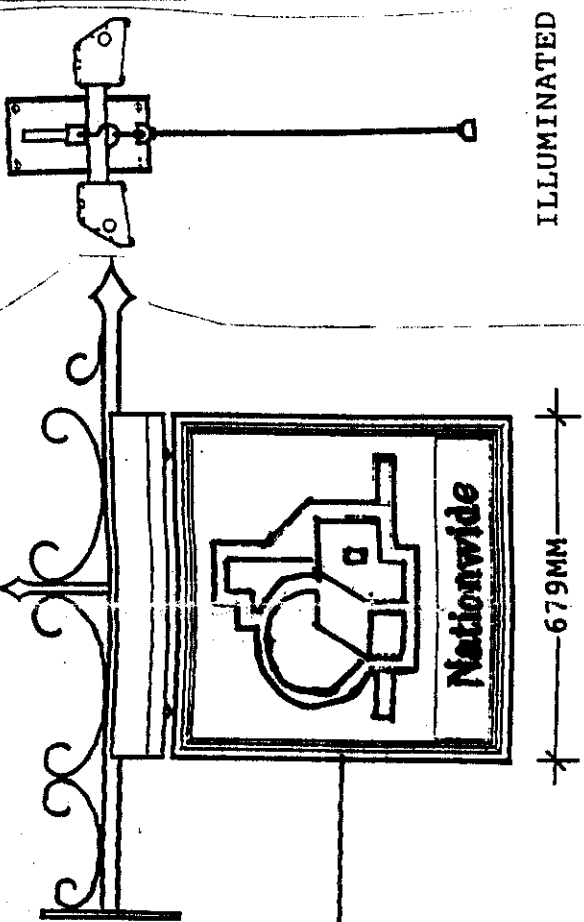

Metcalfe Signs

(Northampton) Ltd.

39 Talbot Road, Northampton. Telephone (0604) 37906

JOB 21 STONEHILLS, WELLYN GARDEN CITY
DRAWN BY K.J.D. DATE 27-3-91
REVISED 21-8-91