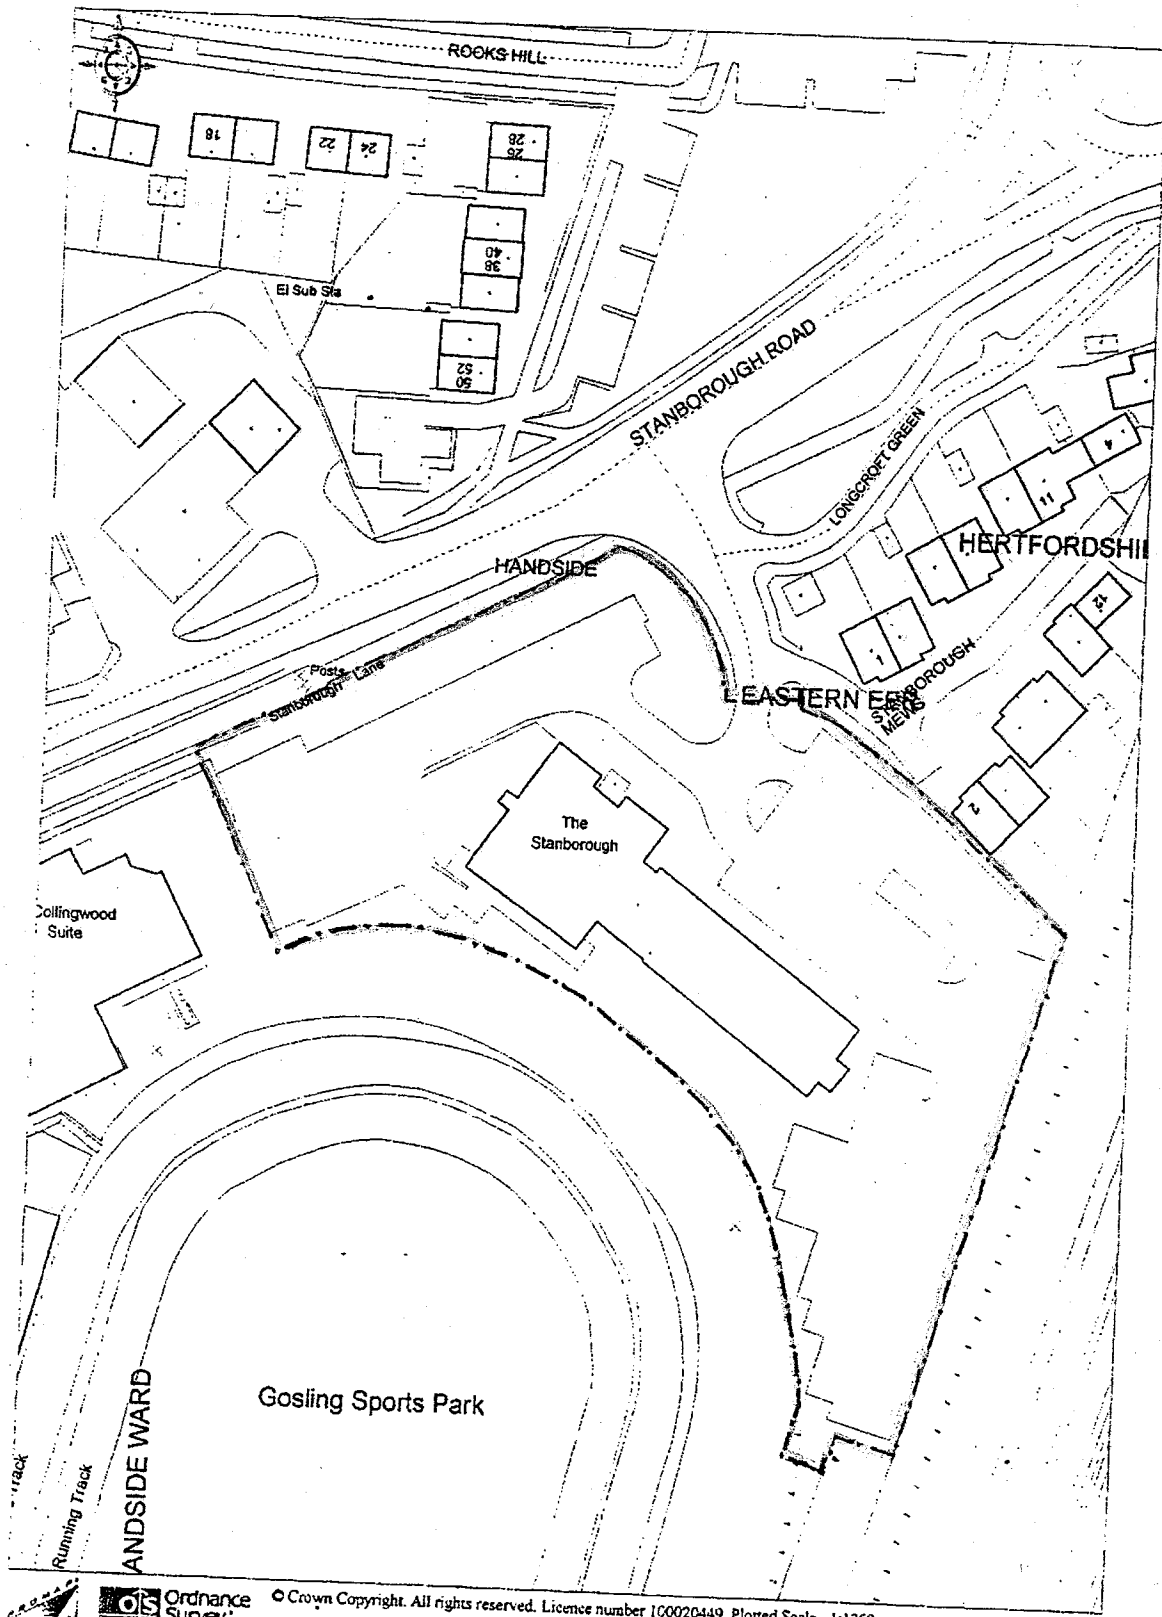

Premier Travel Inn Extension
The Stanborough, Stanborough Road,
Welwyn Garden City

Ordnance Survey

© Crown Copyright. All rights reserved. Licence number 100020449. Plotted Scale - 1:1250

Cliff Walsingham Co
Bourne House, Cores End Road, Bourne End, Bucks SL8 5AR
Phone 01628 532244 Fax 01628 532255