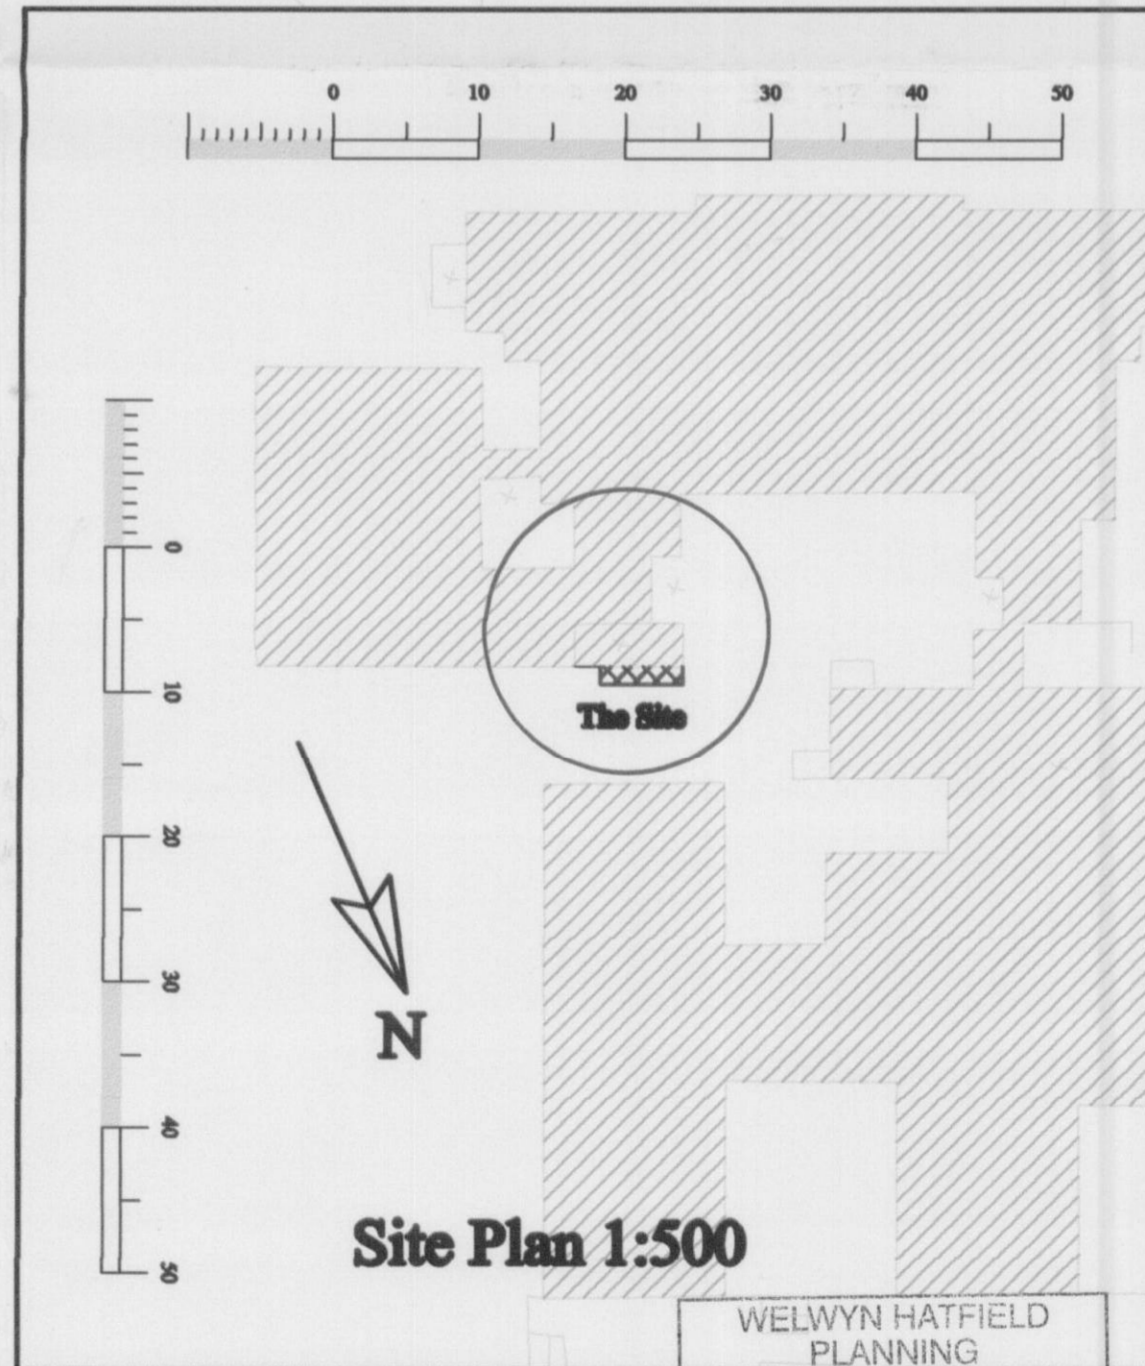

A 2 Drawing

© Copyright of this drawing is reserved by A.D Practice Ltd

| | | |
|---|---------------------|--------------------------|
| Rev:- A | Date:-14-07-08 | Drawn by:- DJP |
| Details:- Location Plan - Planning | | |
| A D Practice Ltd.  2 Mill Walk, Wheathampstead, Herts. AL4 8DT Tel: 01582 834361 Fax: 01582 832587 www.adpractice.com e-mail: adp@davidjpy.demon.co.uk | | |
| Client:- Cuffley Primary School | | |
| Job:- Cuffley Primary School Theobalds Road Cuffley | | |
| Detail:- Existing Plan and Elevations | | |
| Scale:- 1:100 | Date:- June 2008 | Drawn by:- RJD |
| Drawing No:- 2148-01 | Rev:- A | |