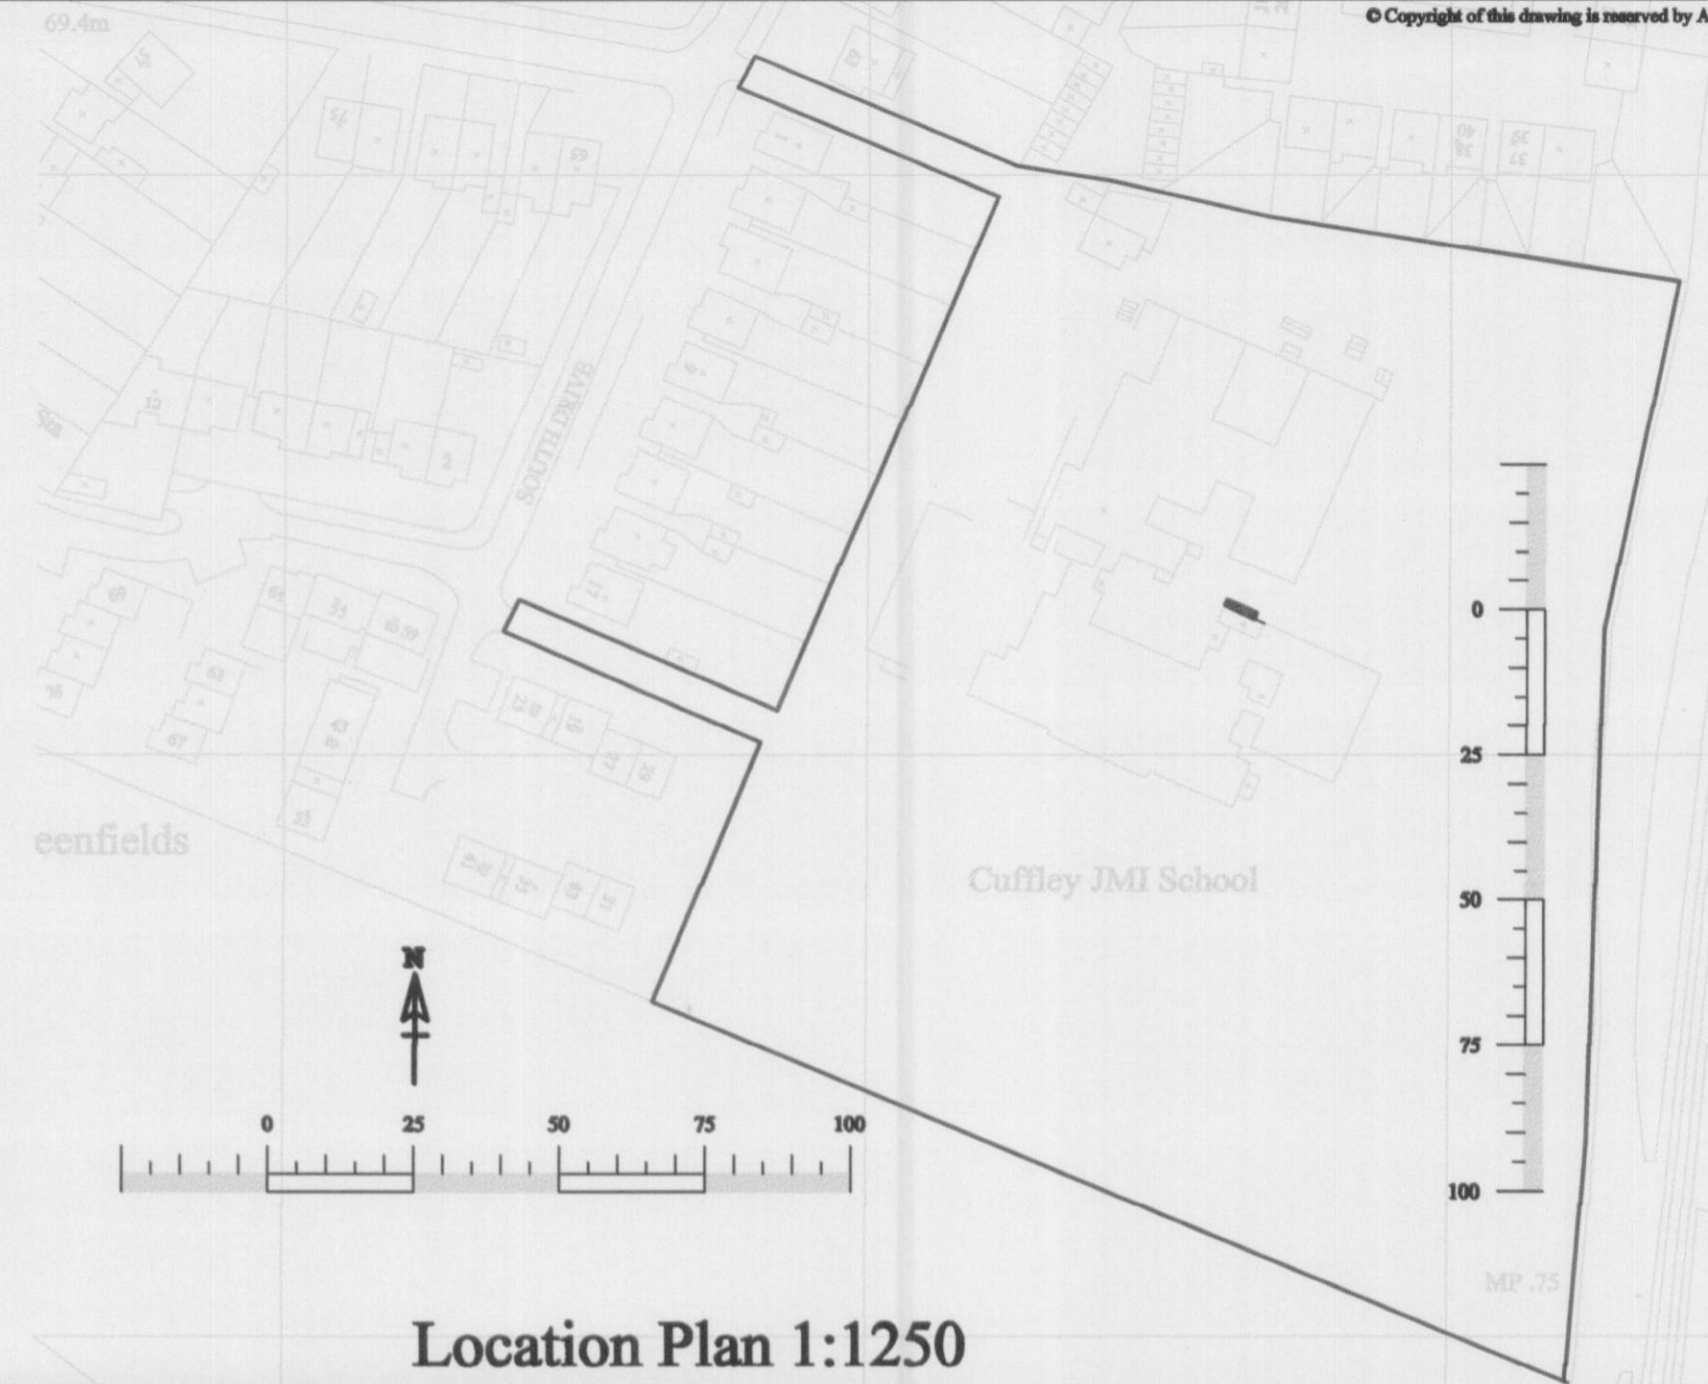

A 2 Drawing

© Copyright of this drawing is reserved by A.D Practice Ltd

| | | |
|---|---------------------|--------------------------|
| Rev:- A | Date:-14-07-08 | Drawn by:- DJP |
| Details:- Location Plan - Planning | | |
| A D Practice Ltd.  2 Mill Walk, Wheathampstead, Herts. AL4 8DT Tel: 01582 834361 Fax: 01582 832587 www.adpractice.com e-mail: adp@davidjpy.demon.co.uk | | |
| Client:- Cuffley Primary School | | |
| Job:- Cuffley Primary School Theobalds Road Cuffley | | |
| Detail:- Existing Plan and Elevations | | |
| Scale:- 1:100 | Date:- June 2008 | Drawn by:- RJD |
| Drawing No:- 2148-01 | Rev:- A | |