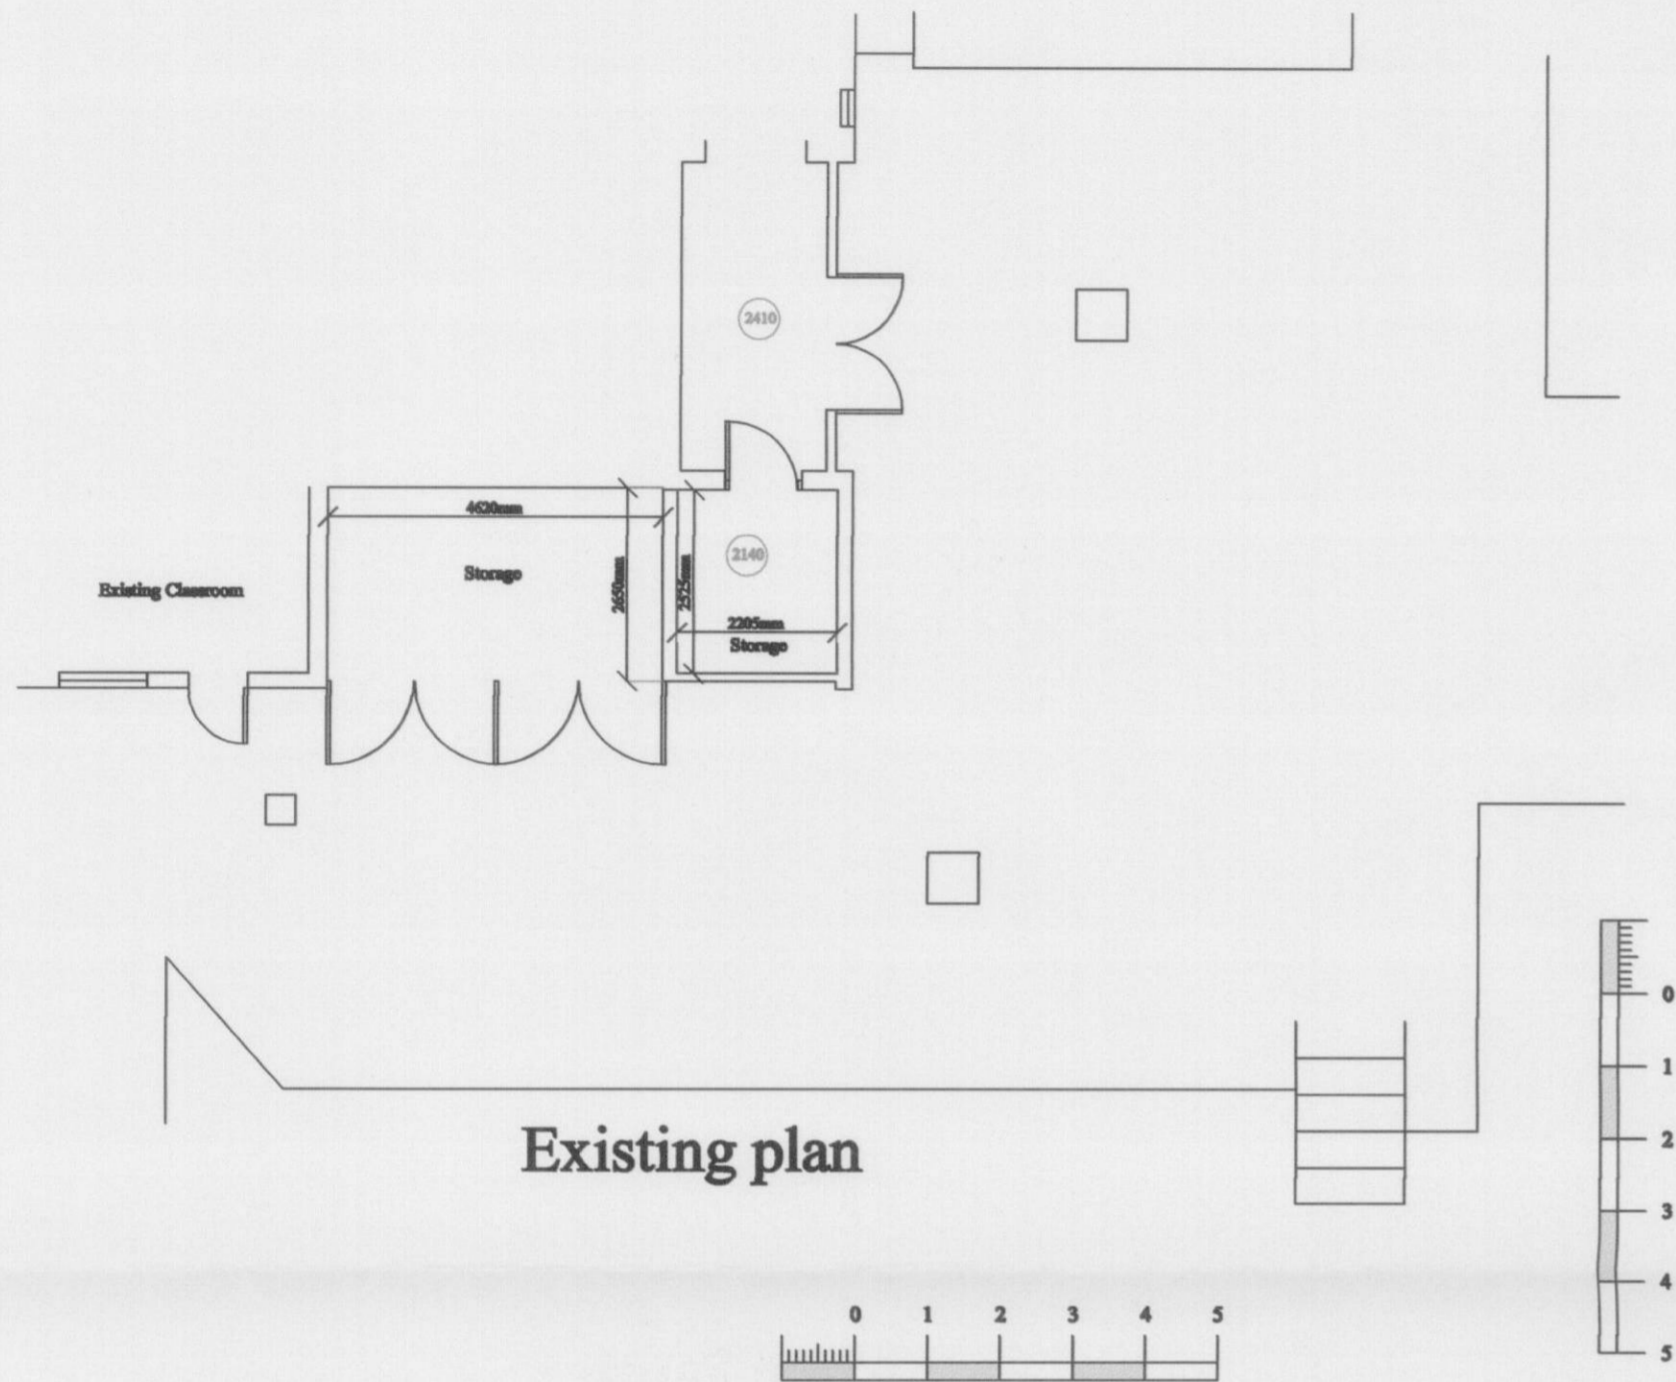

A 2 Drawing

© Copyright of this drawing is reserved by A.D Practice Ltd

| | | |
|---|---------------------|--------------------------|
| Rev:- A | Date:-14-07-08 | Drawn by:- DJP |
| Details:- Location Plan - Planning | | |
| A D Practice Ltd.  2 Mill Walk, Wheathampstead, Herts. AL4 8DT Tel: 01582 834361 Fax: 01582 832587 www.adpractice.com e-mail: adp@davidjpy.demon.co.uk | | |
| Client:- Cuffley Primary School | | |
| Job:- Cuffley Primary School Theobalds Road Cuffley | | |
| Detail:- Existing Plan and Elevations | | |
| Scale:- 1:100 | Date:- June 2008 | Drawn by:- RJD |
| Drawing No:- 2148-01 | Rev:- A | |