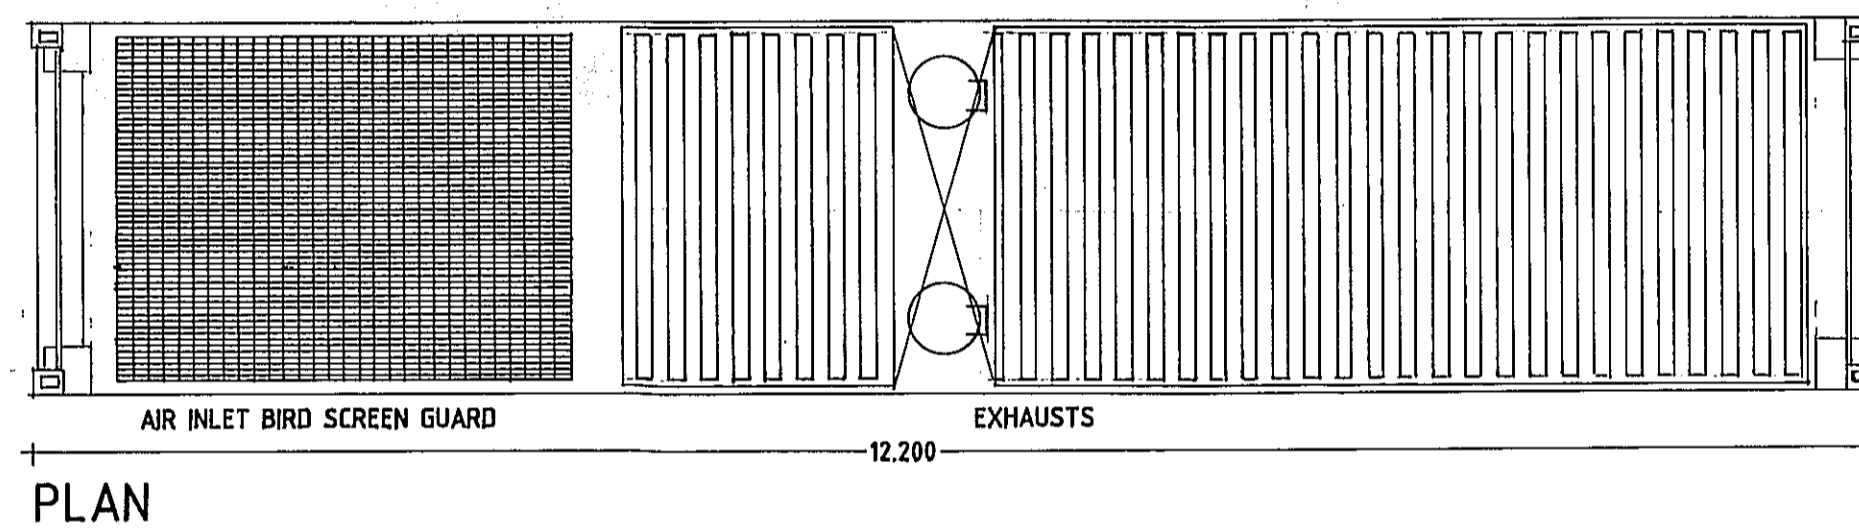

B
↓

A
→

D
↑

Peak Gen Power Ltd
18 South Street
London
W1K 1DG

PROJECT

12.200 Metre GENERATOR UNIT

TITLE

REVISIONS

CITY DEVELOPMENT DIRECTORATE
28 SEP 2011
DEVELOPMENT MANAGEMENT

12.200 Metre GENERATOR CONTAINER.

SCALE	DATE	NORTH
1:50	31/1/11	
JOB No.	DRG No.	REV. No.
PG	04	

This Drawing must not be scaled. All dimensions must be checked on site before commencing work or preparing shop drawing. Any errors or discrepancies must be brought to the Designer's attention.