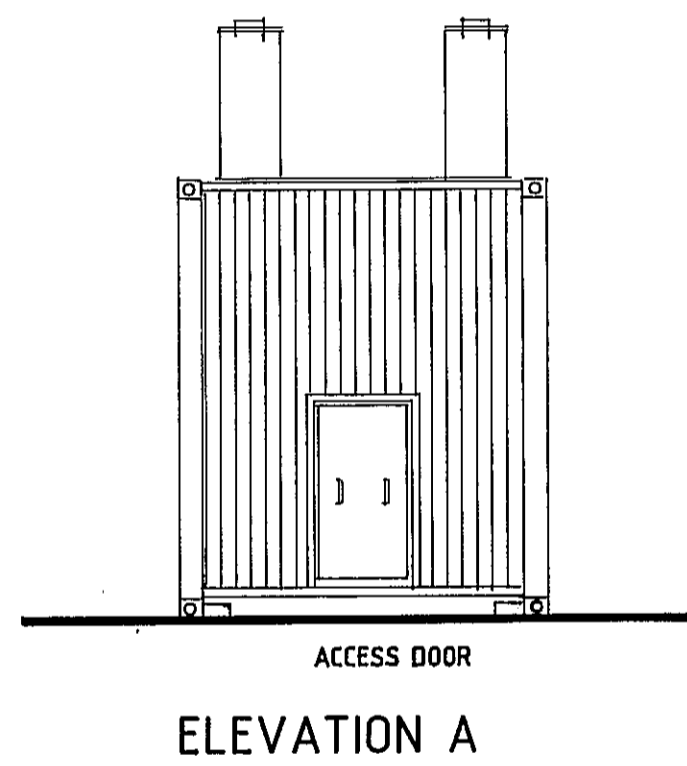

B
↓

A
→

D
↑

Peak Gen Power Ltd
18 South Street
London
W1K 1DG

PROJECT

12.200 Metre GENERATOR UNIT

TITLE

REVISIONS

CITY DEVELOPMENT DIRECTORATE
28 SEP 2011
DEVELOPMENT MANAGEMENT

12.200 Metre GENERATOR CONTAINER.

SCALE	DATE	NORTH
1:50	31/1/11	
JOB No.	DRG No.	REV. No.
PG	04	

This Drawing must not be scaled. All dimensions must be checked on site before commencing work or preparing shop drawing. Any errors or discrepancies must be brought to the Designer's attention.