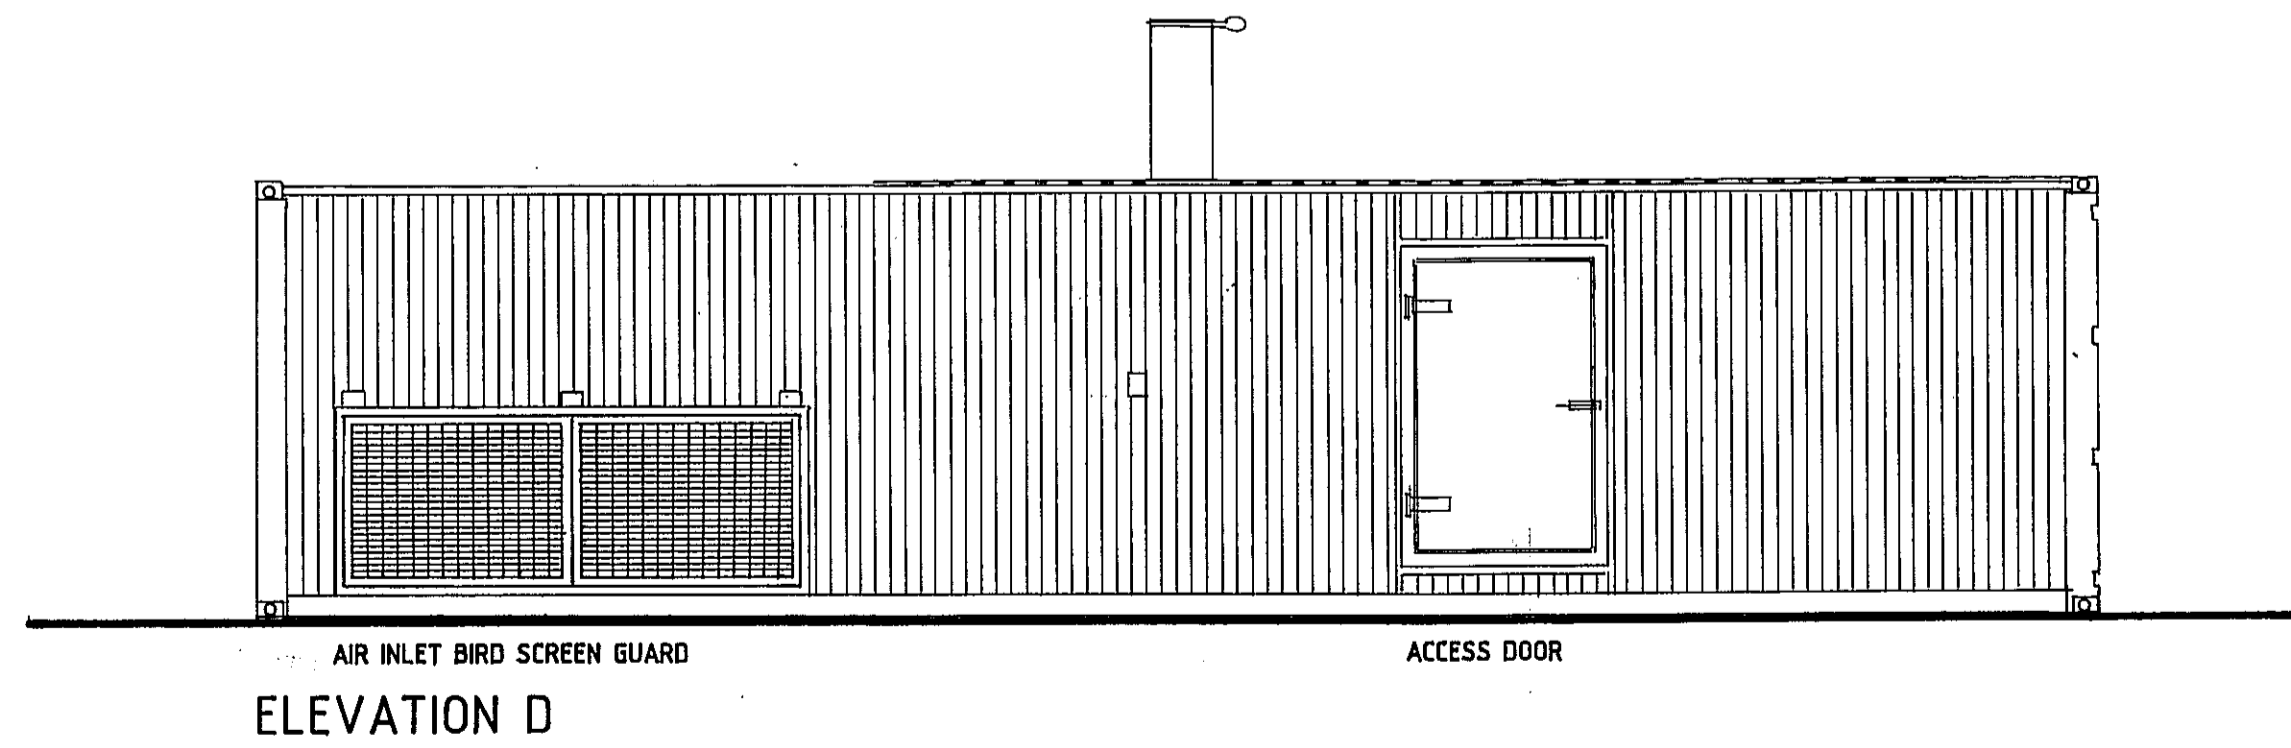

Peak Gen Power Ltd
18 South Street
London
W1K 1DG

PROJECT

12.200 Metre GENERATOR UNIT

TITLE

REVISIONS

CITY DEVELOPMENT DIRECTORATE
28 SEP 2011
DEVELOPMENT MANAGEMENT

12.200 Metre GENERATOR CONTAINER.

SCALE	DATE	NORTH
1:50	31/1/11	
JOB No.	DRG No.	REV. No.
PG	04	

This Drawing must not be scaled. All dimensions must be checked on site before commencing work or preparing shop drawing. Any errors or discrepancies must be brought to the Designer's attention.