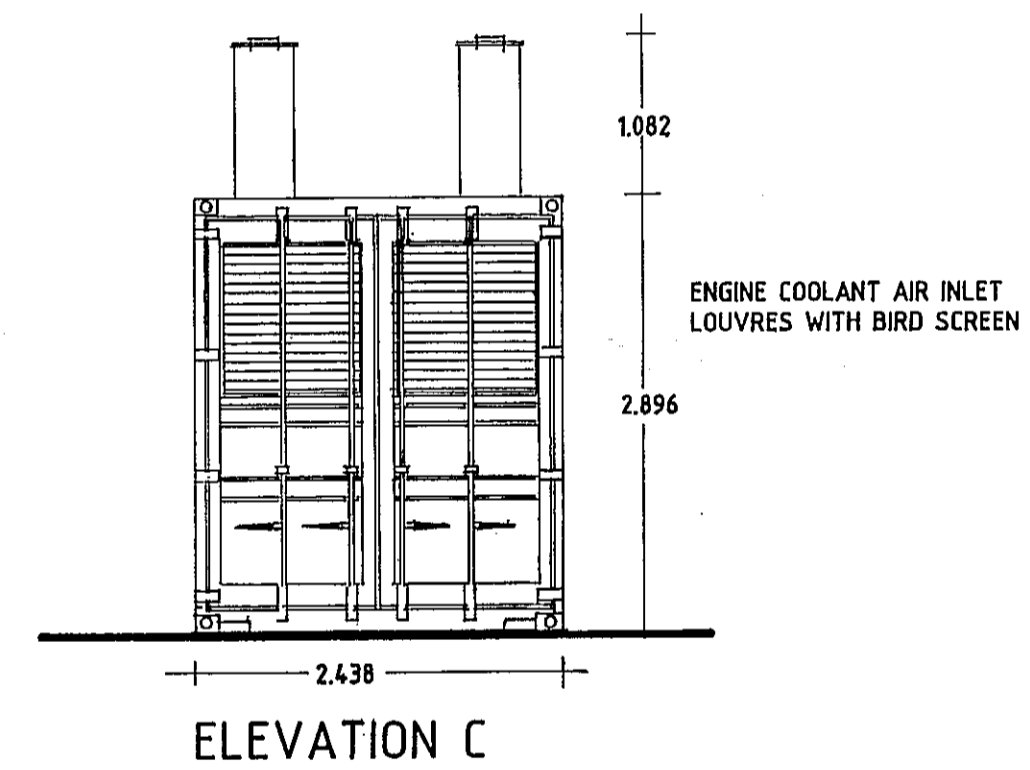

B
↓

A
→

D
↑

Peak Gen Power Ltd
18 South Street
London
W1K 1DG

PROJECT

12.200 Metre GENERATOR UNIT

TITLE

REVISIONS

CITY DEVELOPMENT DIRECTORATE
28 SEP 2011
DEVELOPMENT MANAGEMENT

12.200 Metre GENERATOR CONTAINER.

SCALE	DATE	NORTH
1:50	31/1/11	
JOB No.	DRG No.	REV. No.
PG	04	

This Drawing must not be scaled. All dimensions must be checked on site before commencing work or preparing shop drawing. Any errors or discrepancies must be brought to the Designer's attention.