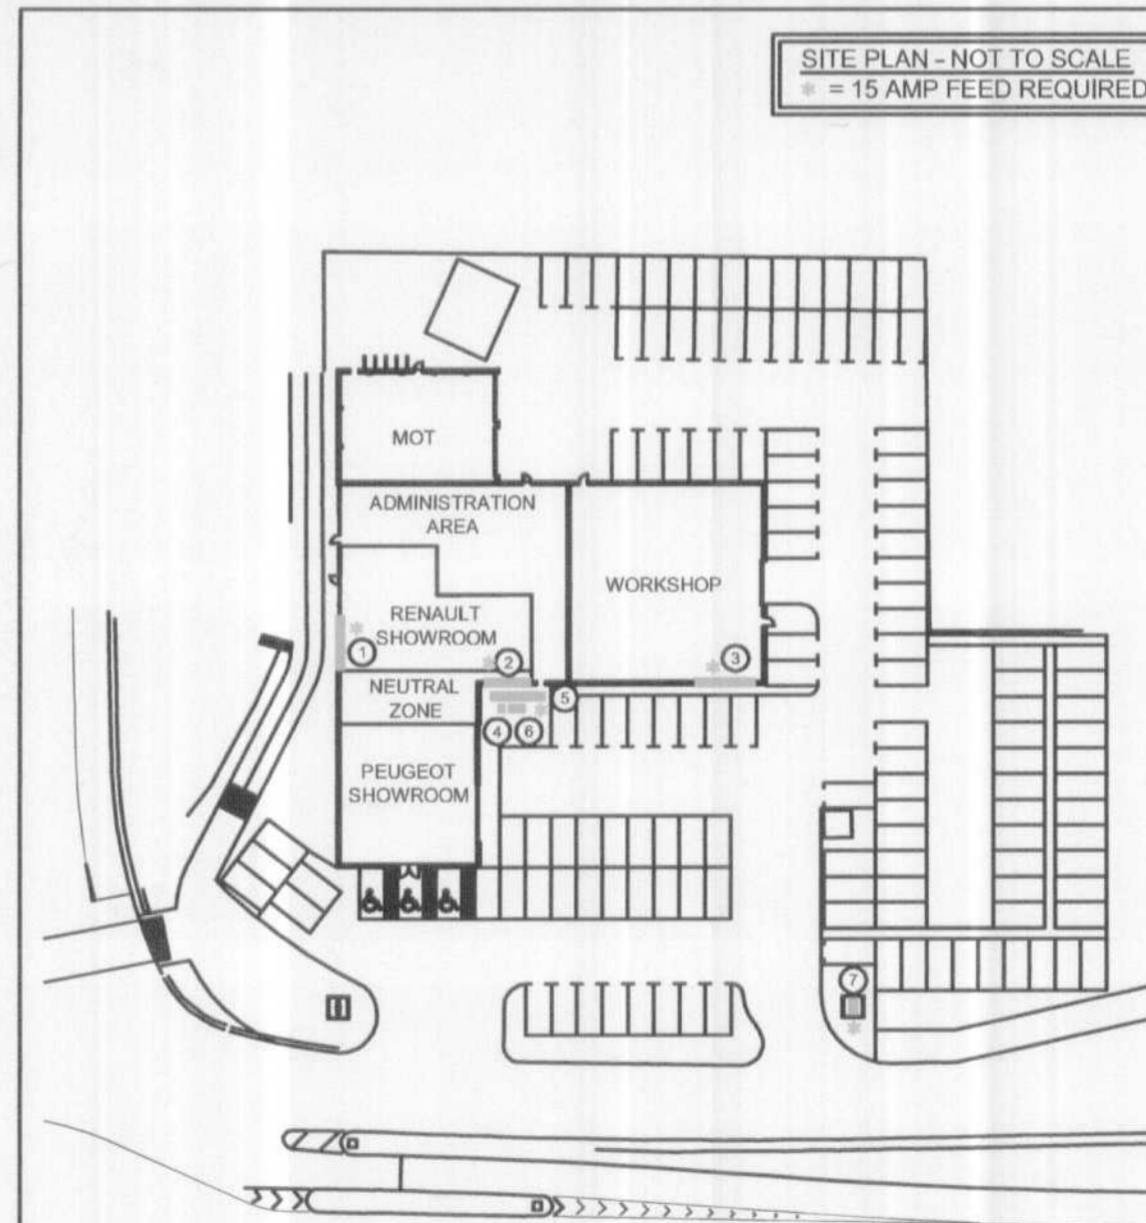

SOUTH WEST ELEVATION

SOUTH EAST ELEVATION

- ④ 240x480 SALES ENTRANCE PLAQUE
  - ⑤ 4.2Mx4.1M ILLUMINATED (LOGO ONLY) ENTRANCE STATEMENT
  - ⑥ ALUMINIUM WELCOME PLATE (ABOVE DOORWAY, BEHIND ENTRANCE FEATURE)
- 

⑦ NEW 4.5M PYLON HALO ILLUMINATION AROUND LOGO. PANELS TO BE LIT BY GROUND MOUNTED 150 WATT HALIDE SPOT LIGHTS

**signs**  
 St. Peters Place, Western Road,  
 Lancing, Sussex, BN15 8SB  
 Tel : 01903 750710  
 Fax : 01903 754008  
 Copyright Tara Signs Ltd.

Scale 1:100  
 Tolerance +-  
 Drg No Ren0748 planning  
 Date 9.10.07  
 Drawn By AHW  
 Checked By

Revisions Date  
 A) PYLON SIGN WAS 6.5M AHW 11.12.07

	RENAULT	DEALER
Date		
Signature		
Signed By		

Project  
 WATERS  
 COMET WAY  
 HATFIELD  
 AL10 9TF