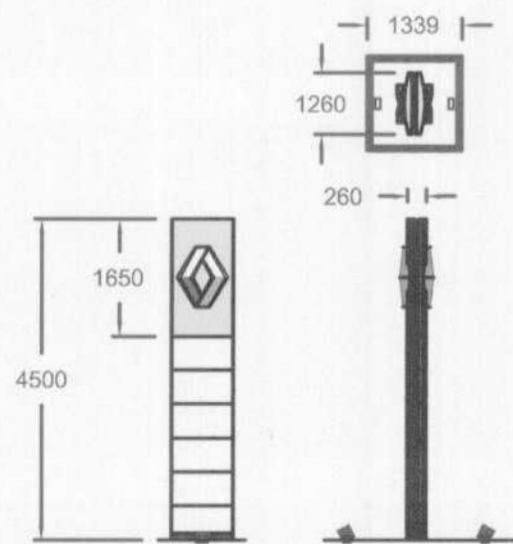

SOUTH WEST ELEVATION

SOUTH EAST ELEVATION

- ④ 240x480 SALES ENTRANCE PLAQUE
  - ⑤ 4.2Mx4.1M ILLUMINATED (LOGO ONLY) ENTRANCE STATEMENT
  - ⑥ ALUMINIUM WELCOME PLATE (ABOVE DOORWAY, BEHIND ENTRANCE FEATURE)
- 

⑦ NEW 4.5M PYLON HALO ILLUMINATION AROUND LOGO. PANELS TO BE LIT BY GROUND MOUNTED 150 WATT HALIDE SPOT LIGHTS

**signs**  
 St. Peters Place, Western Road,  
 Lancing, Sussex, BN15 8SB  
 Tel : 01903 750710  
 Fax : 01903 754008  
 Copyright Tara Signs Ltd.

Scale 1:100  
 Tolerance +-  
 Drg No Ren0748 planning  
 Date 9.10.07  
 Drawn By AHW  
 Checked By

Revisions Date  
 A) PYLON SIGN WAS 6.5M AHW 11.12.07

	RENAULT	DEALER
Date		
Signature		
Signed By		

Project  
 WATERS  
 COMET WAY  
 HATFIELD  
 AL10 9TF