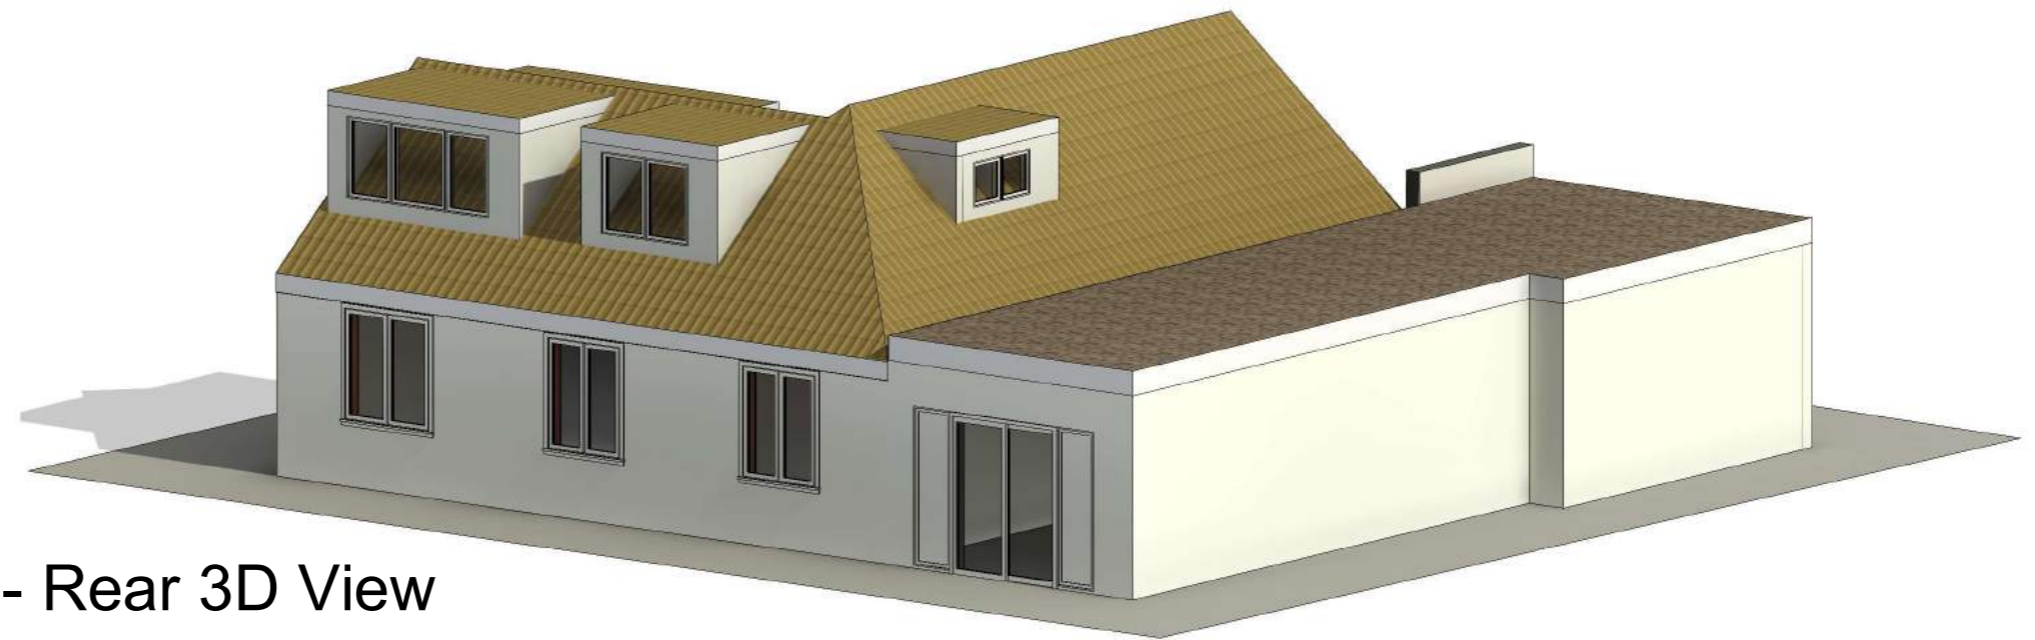

1 E - Front 3D View

2 E - Rear 3D View

VISUAL SCALE 1:50 @ A3

Scale	-	Date	20/12/2021	Project name	2 King James Avenue	Sheet name	Existing 3D Views		
Drawn by	BD	Checked by	IO	Project number	BD-011213	Rev	A	Metric	A3