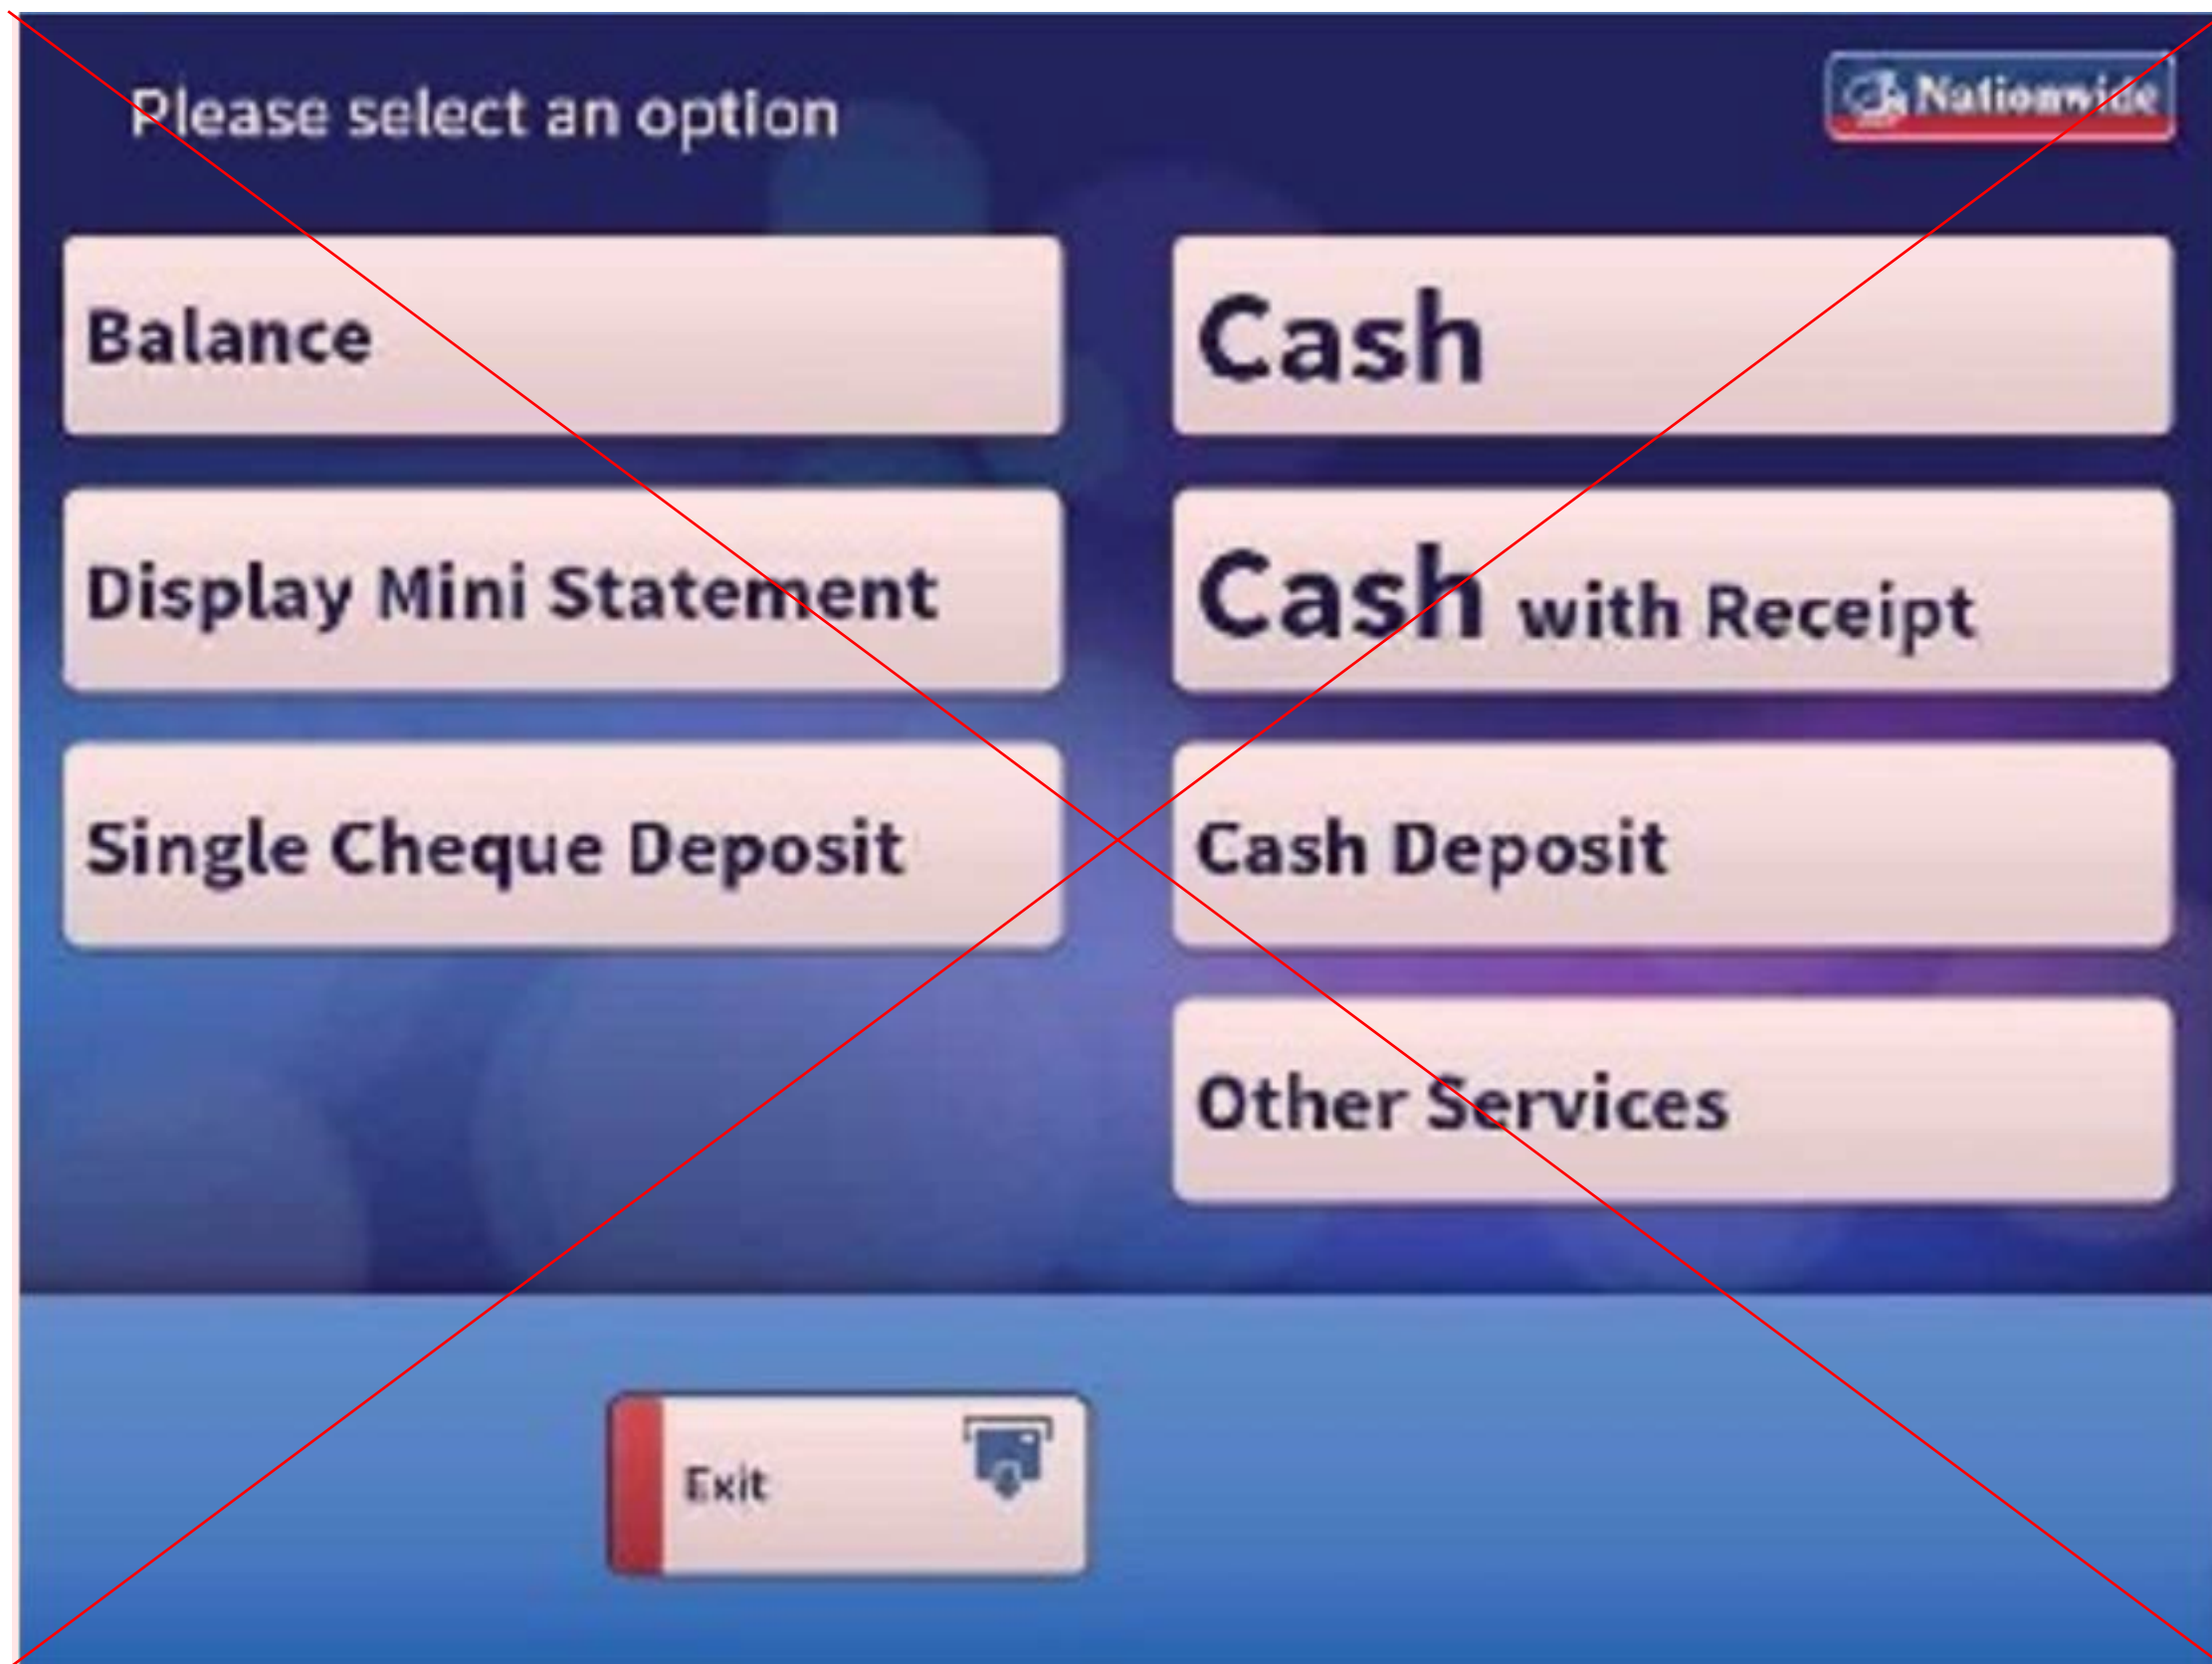

External ATM - Select an Option

#011546

#F9383D

Fonts used:

PP Editorial New

Founders Grotesk Regular