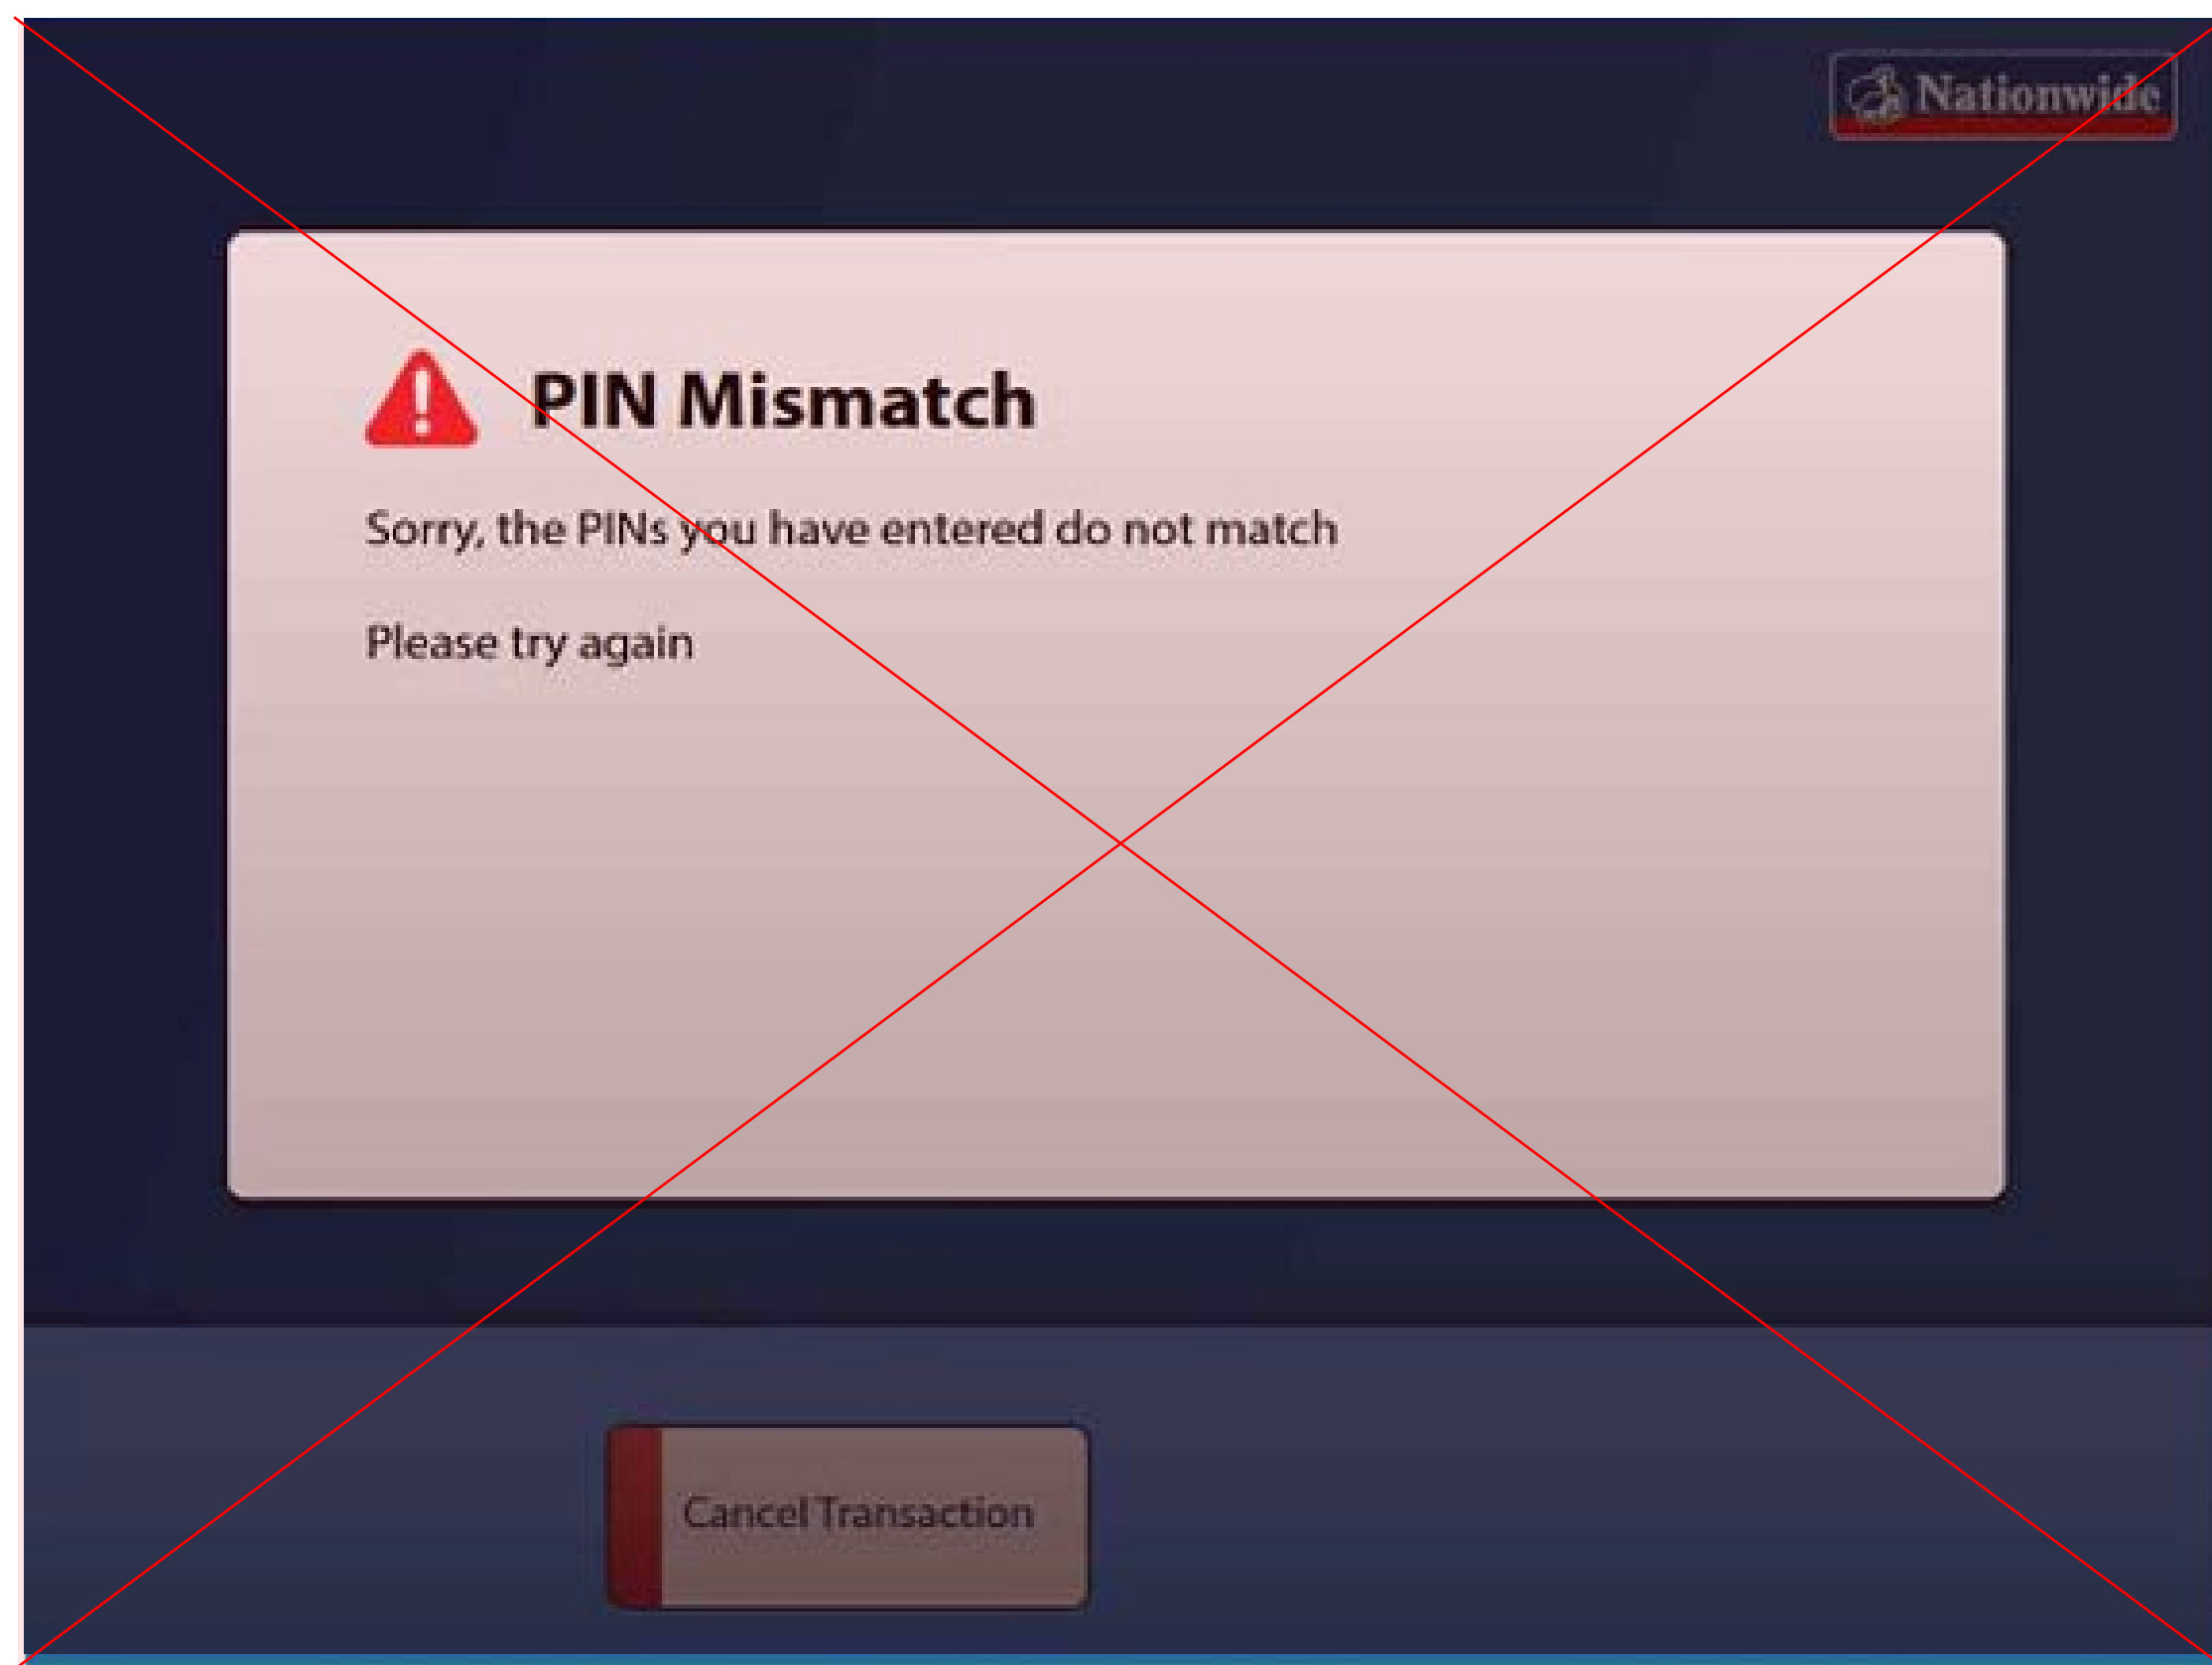

External ATM - Using Icons

Fonts used:
PP Editorial New
Founders Grotesk Regular