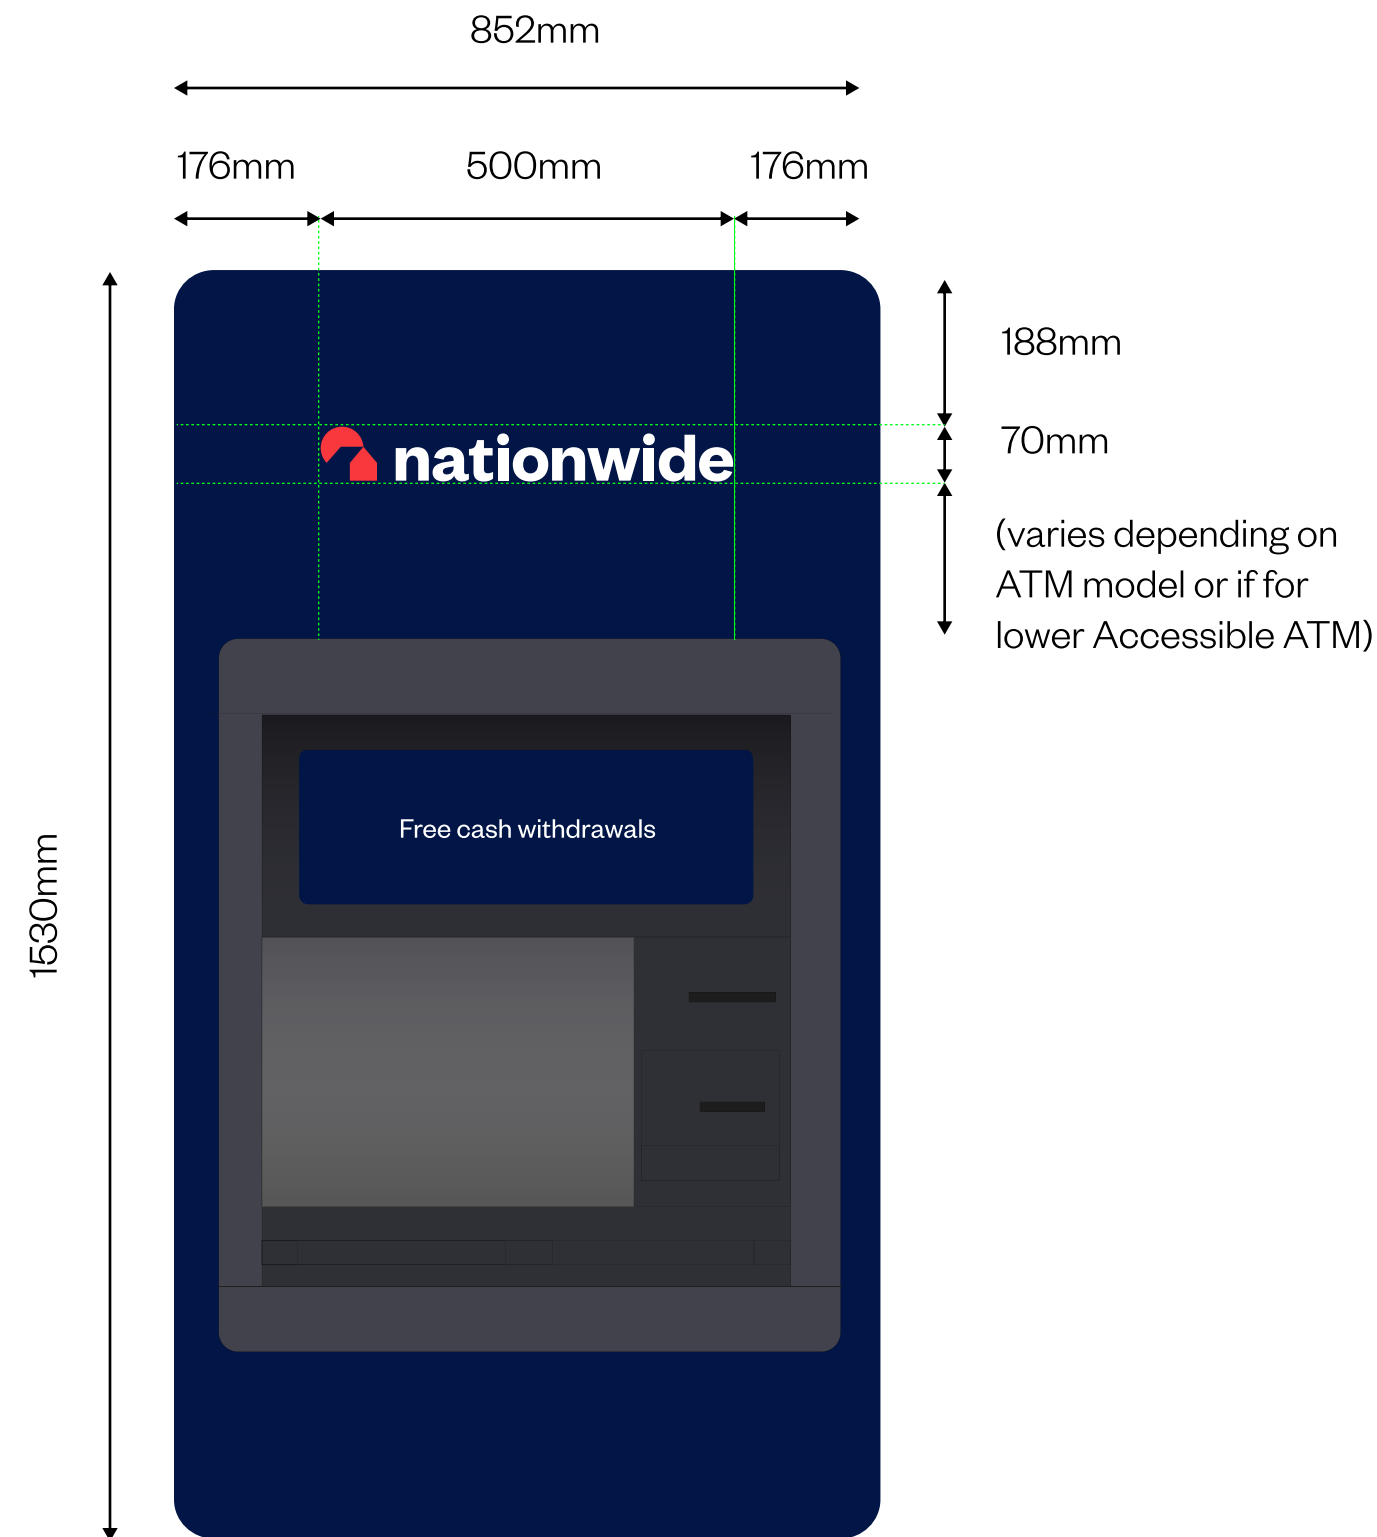

# External ATM

Size and proportions of ATM to stay as they are. ATM should be internally illuminated and designed with the new colours and logo.

For the insert boards the recommended route would be having no copy at all and that rectangle is in plain navy blue.

### Standard External Surround

Note: Top of adjacent ATM shrouds must always line through on elevation.

### Insert Board

Font: Founders Grotesk  
Size: 80 pt  
Centrally Aligned