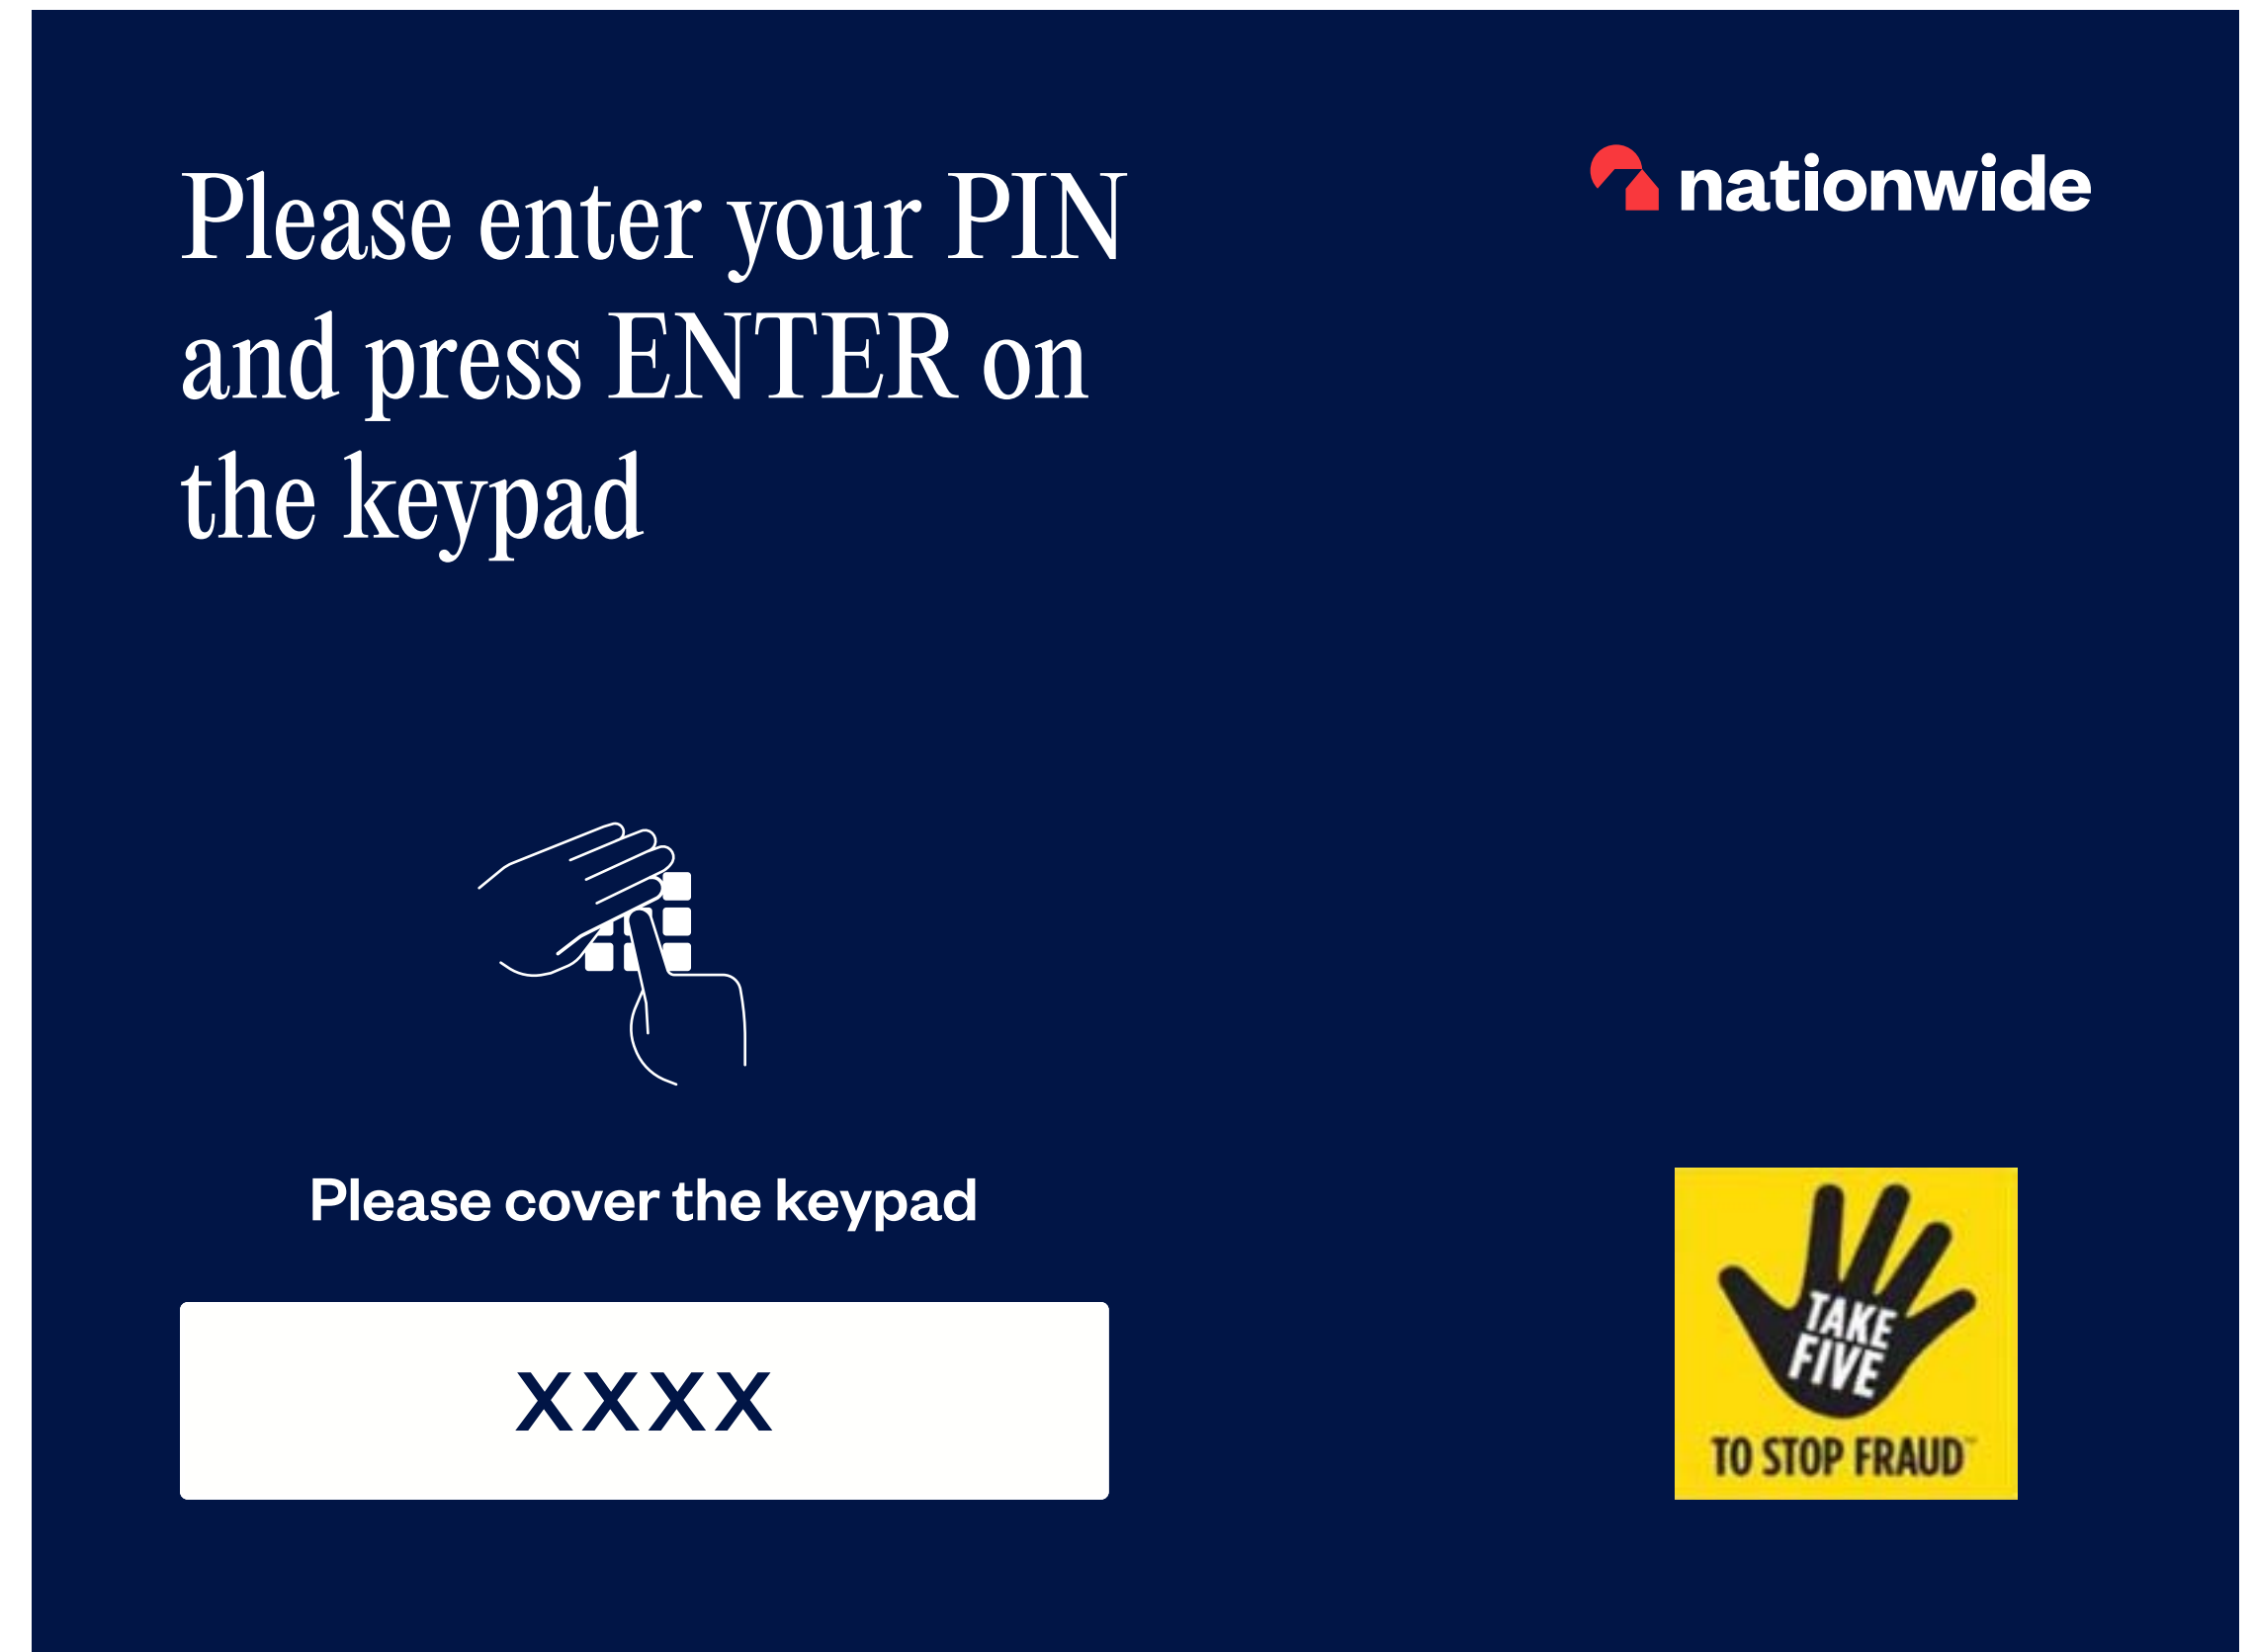

External ATM - Enter PIN

#011546

#F9383D

Fonts used:
PP Editorial New
Founders Grotesk Regular