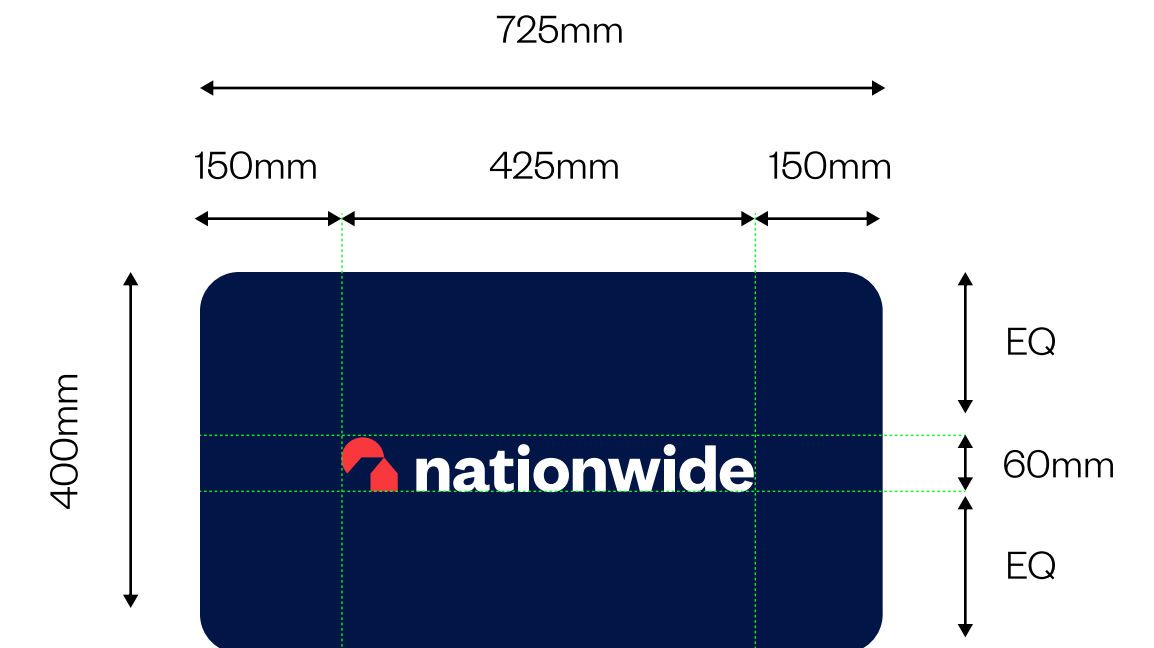

ATM Tablet

May be used, by exception, wall or glazing mounted 100mm above an existing external ATM aperture, where a full surround is not achievable due to lack of suitable space, e.g. Heritage shopfront.