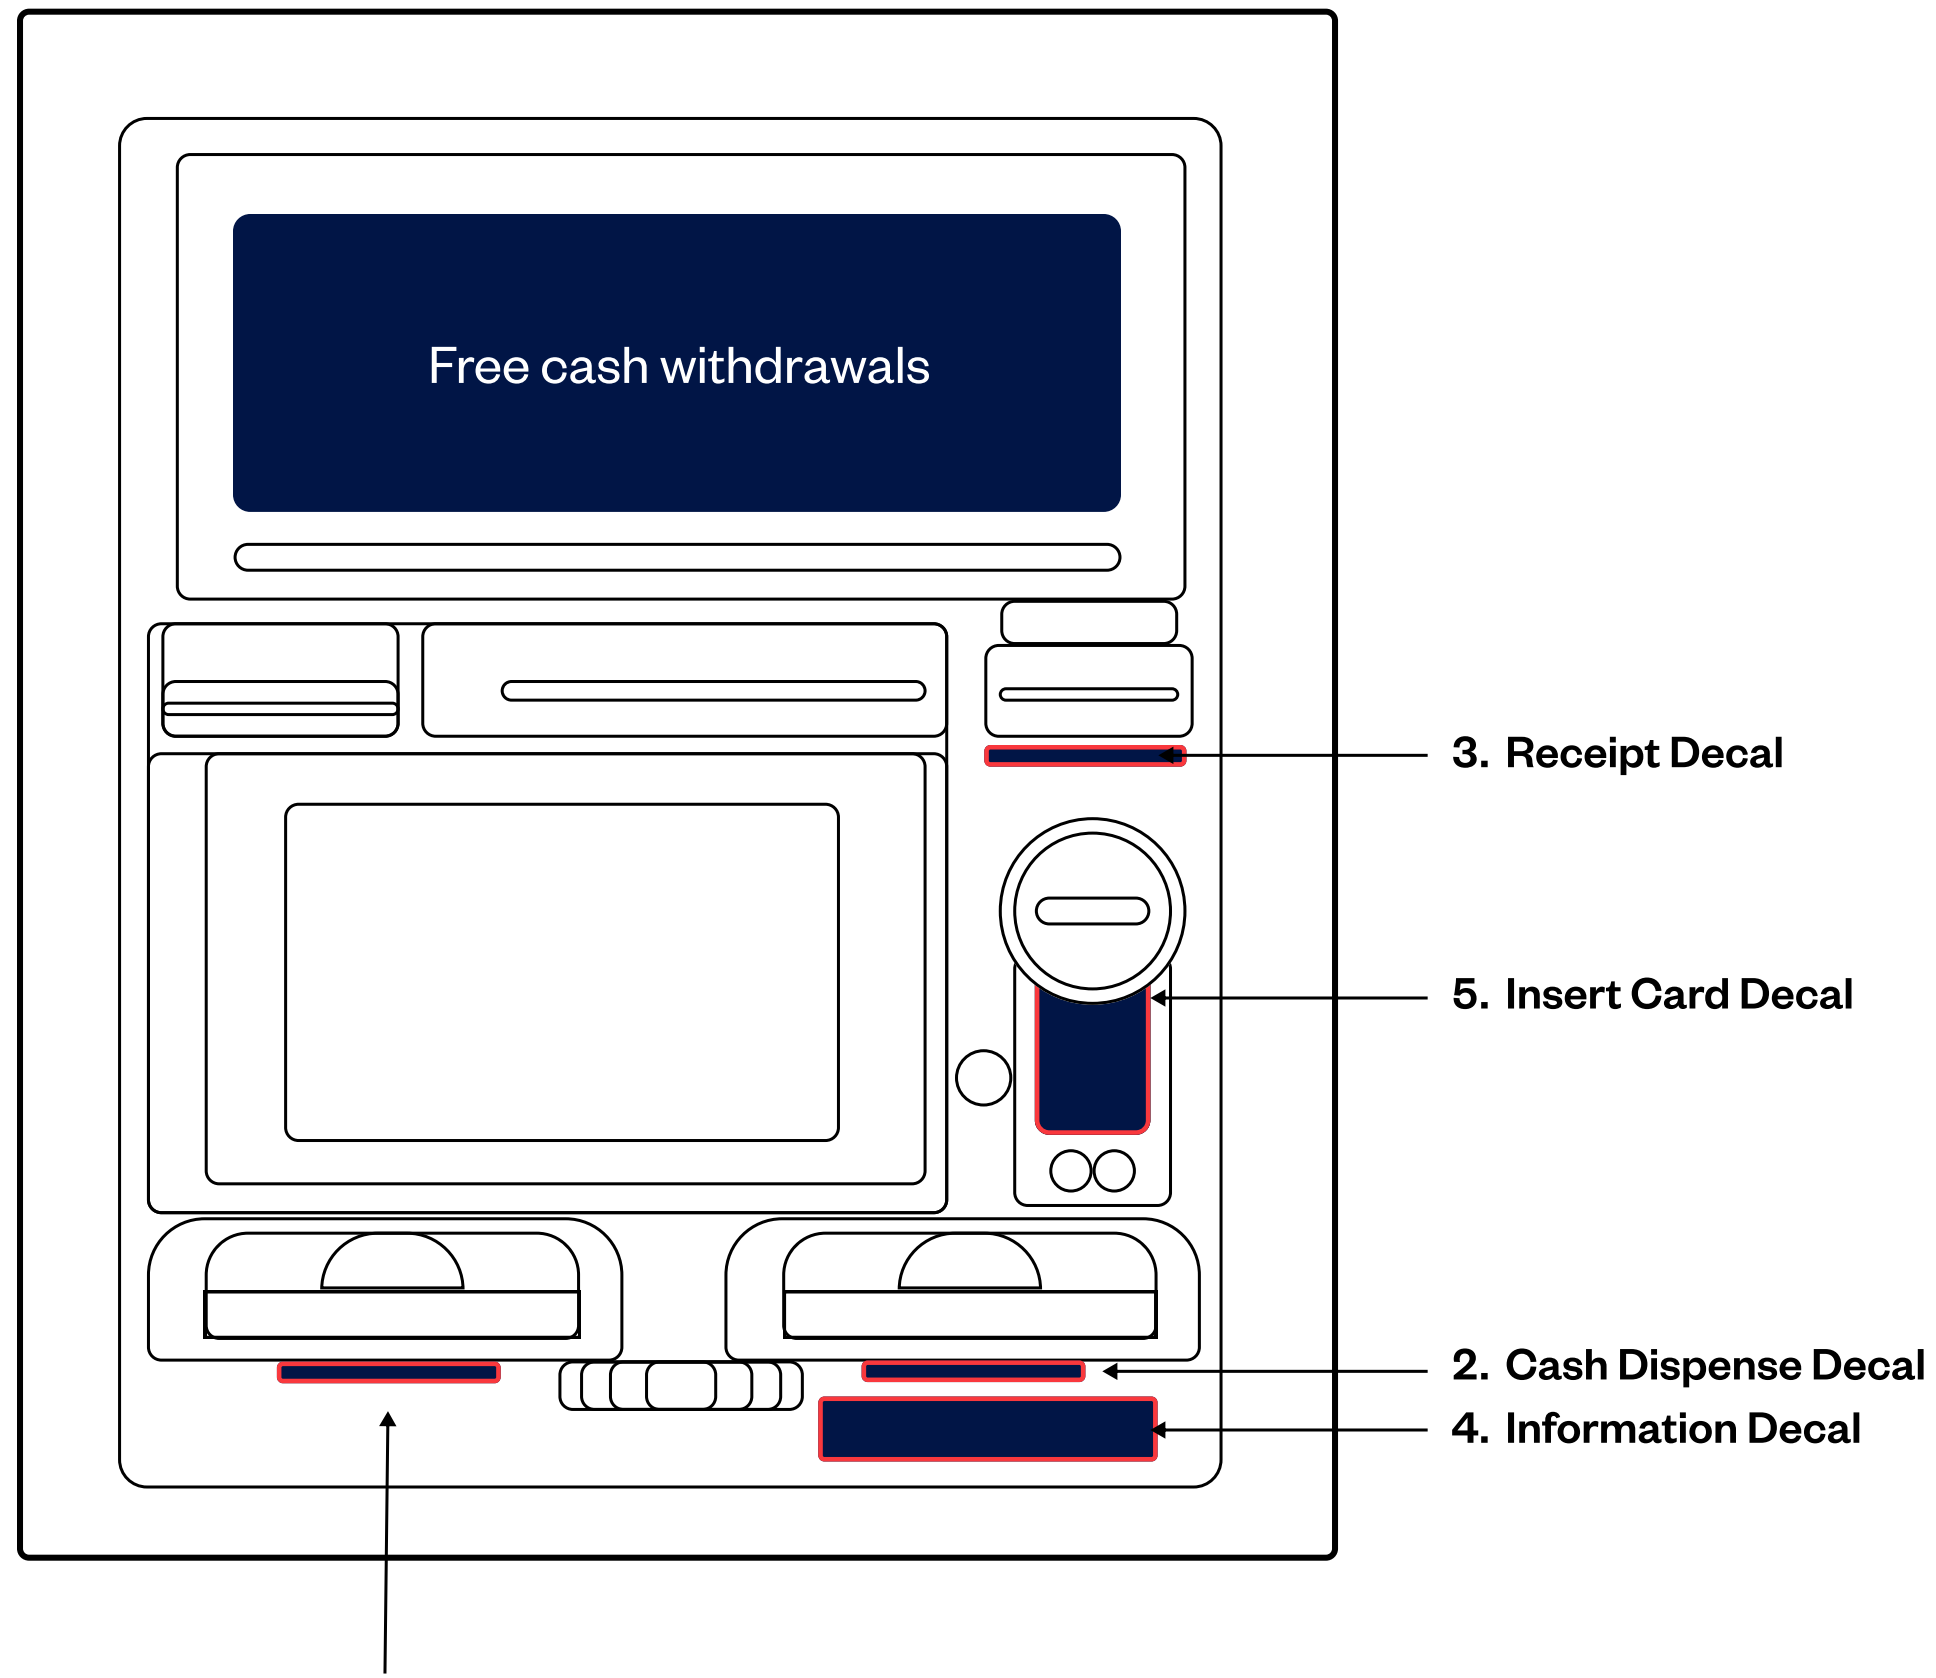

### Standard External Surround

Note: Top of adjacent ATM shrouds must always line through on elevation.

### Slim Base External Surround

May be used as an alternative, where an obstruction below the surround, such as window sill or mullion prevents the installation of a Standard Surround.

### ATM Tablet

May be used, by exception, wall or glazing mounted 100mm above an existing external ATM aperture, where a full surround is not achievable due to lack of suitable space, e.g. Heritage shopfront.

# External ATM -Decals

Keeping existing Decal dimensions

1. Deposit Envelope Decal

1. Deposit Envelope Decal  
**Font:** Founders Grotesk Regular  
Centre-aligned

2. Cash Dispense Decal  
**Font:** Founders Grotesk Regular  
Centre-aligned