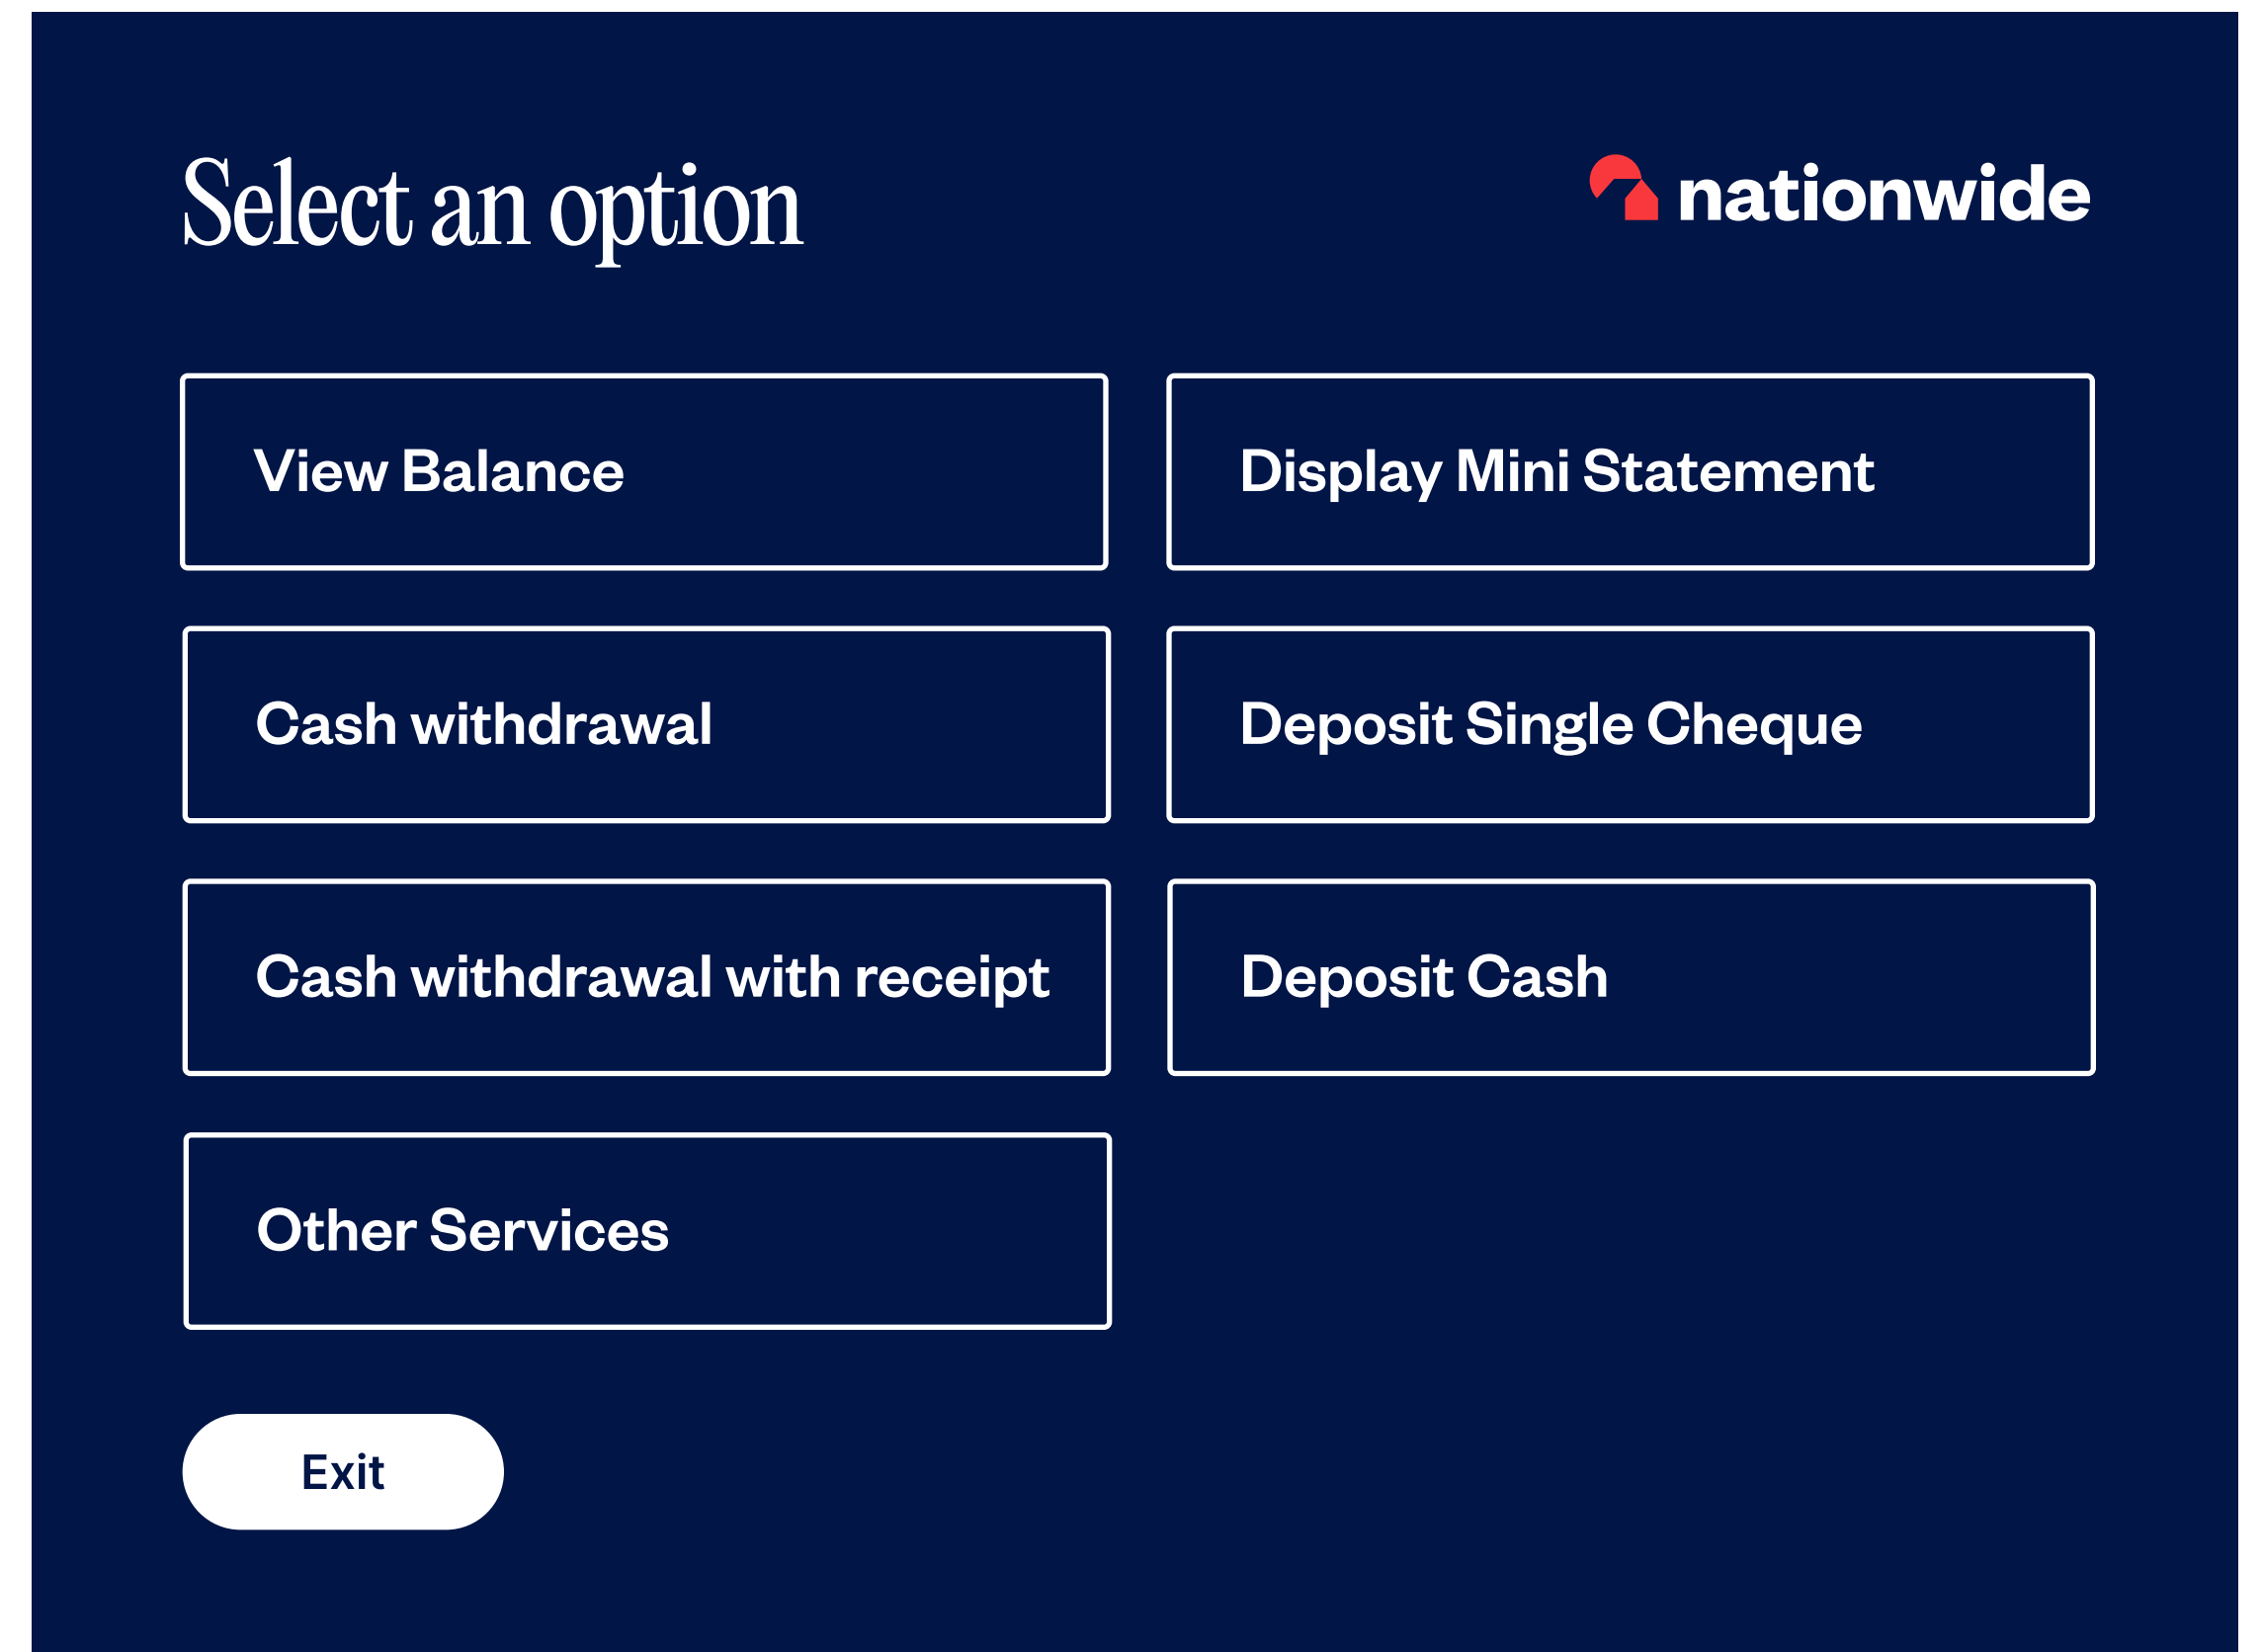

External ATM - Select an Option

#011546

#F9383D

Fonts used:

PP Editorial New

Founders Grotesk Regular