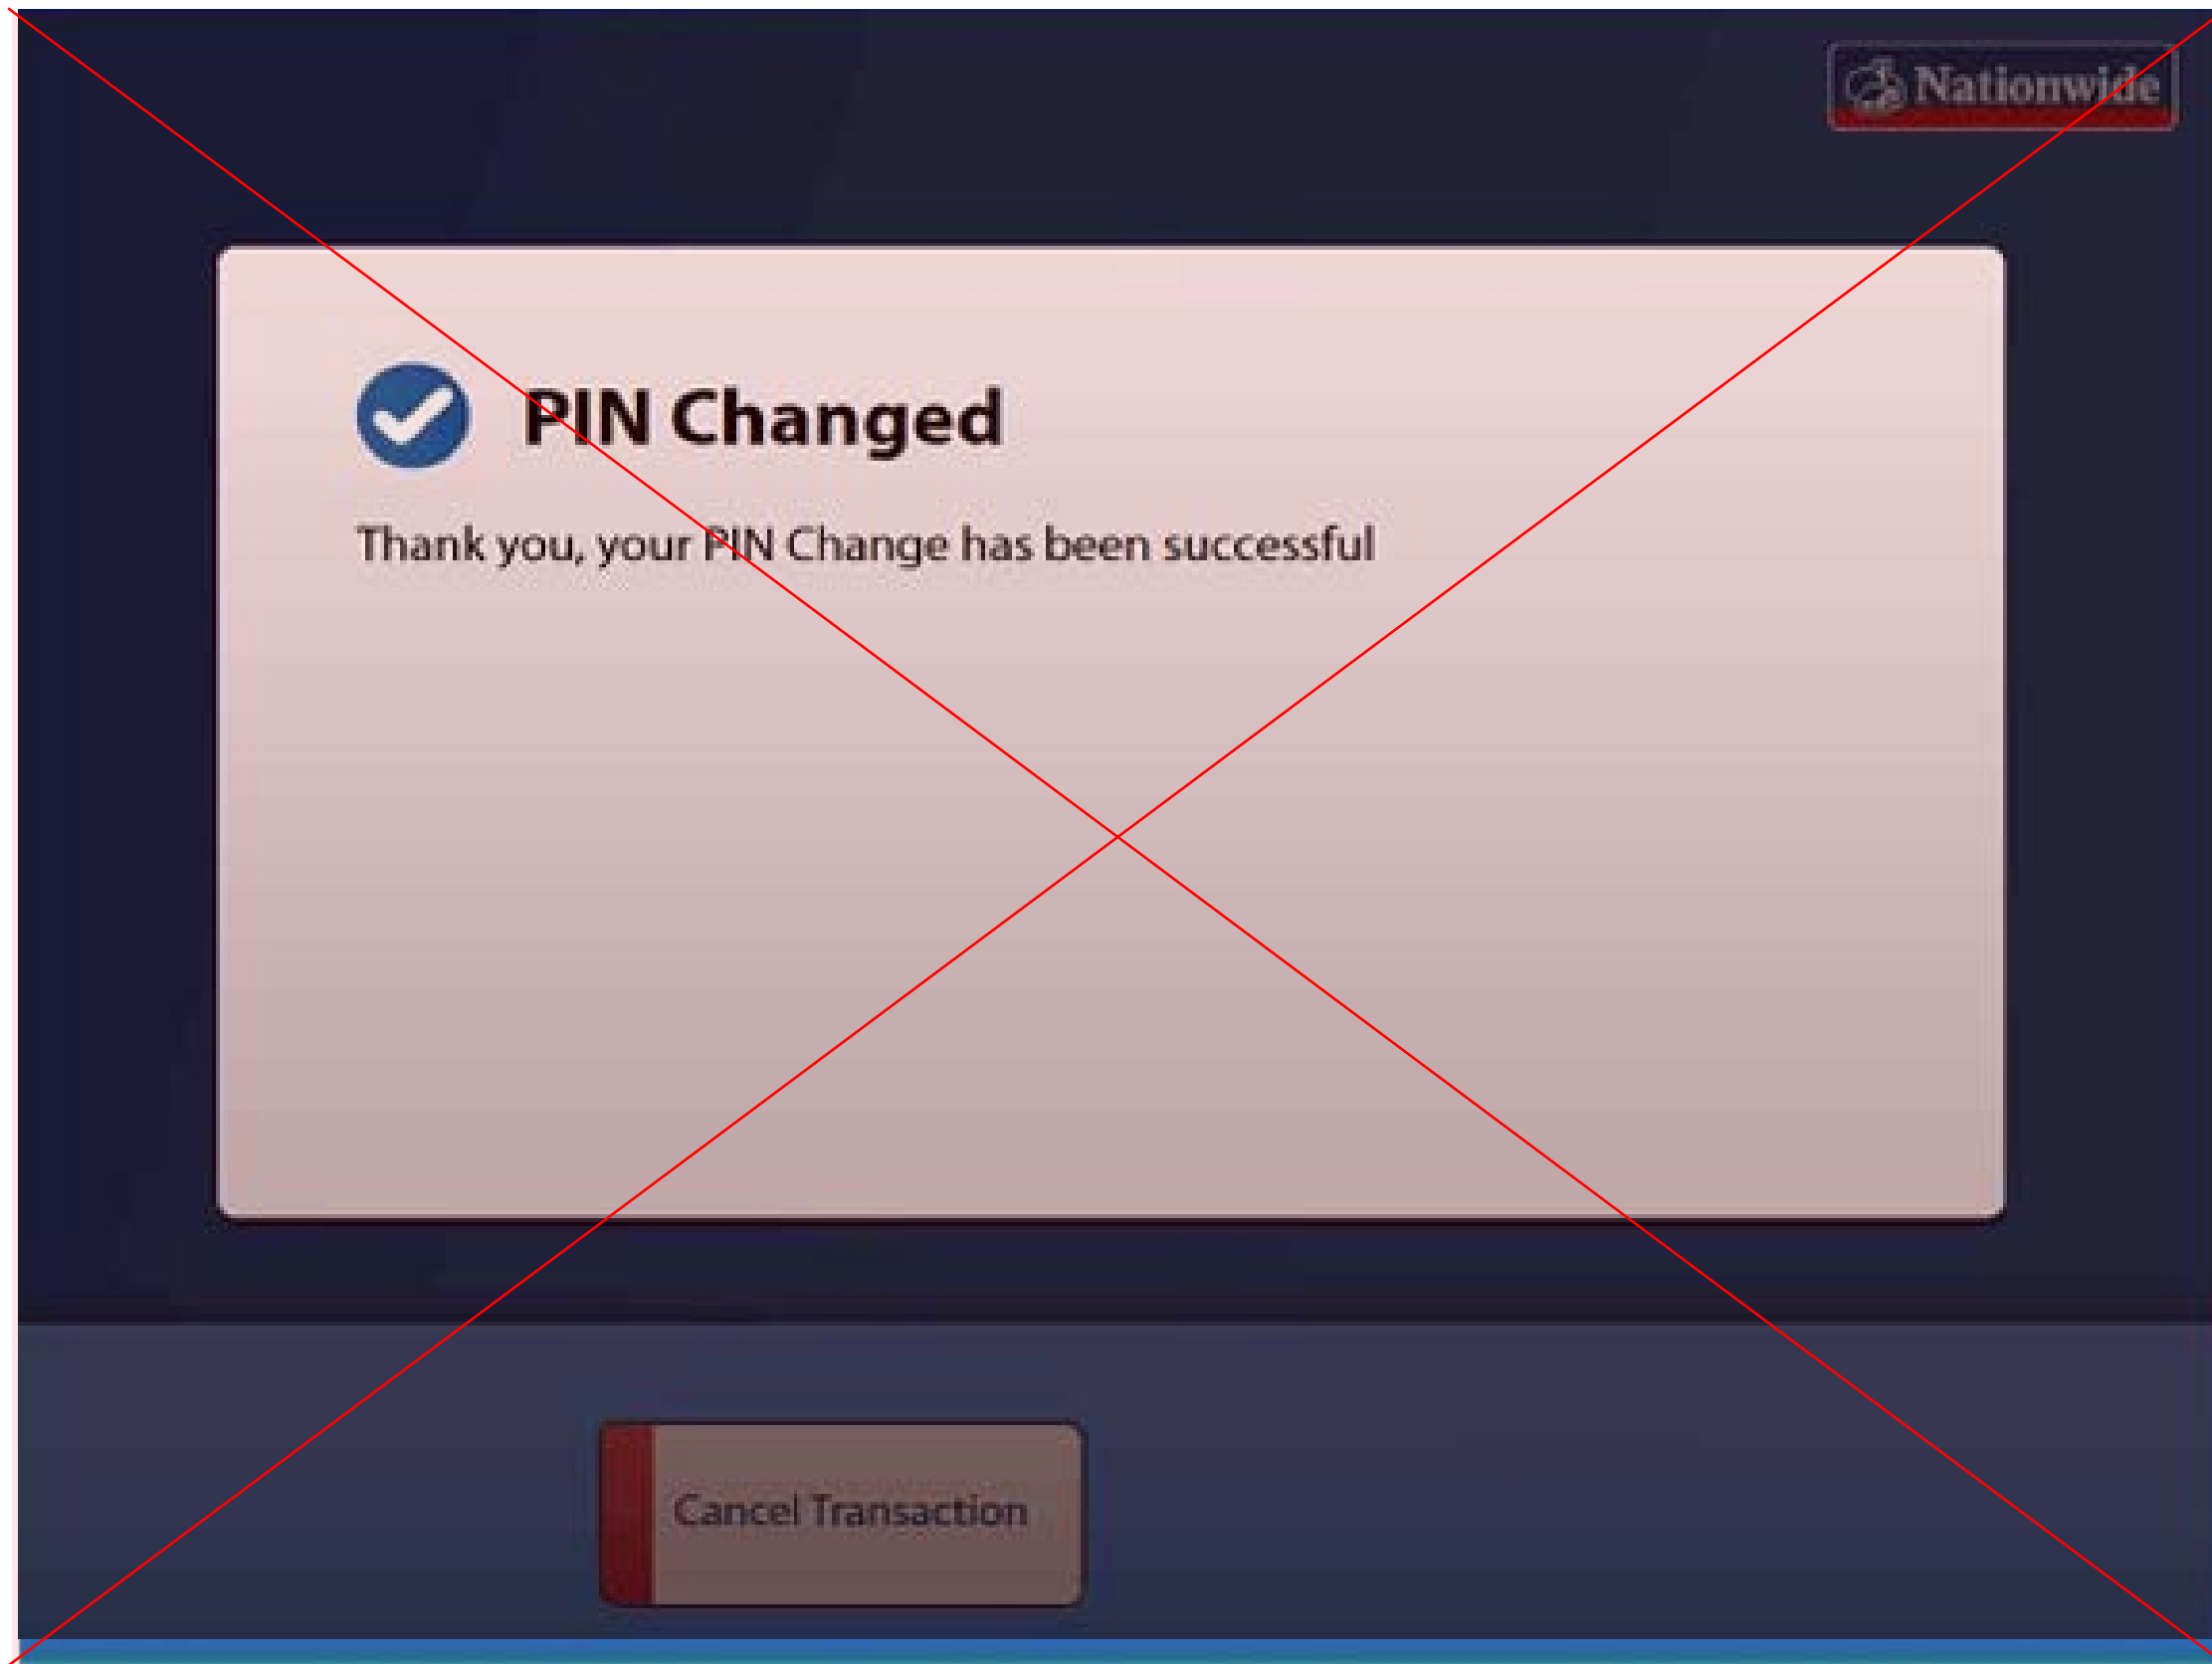

External ATM - Using Illustrations

Fonts used:
PP Editorial New
Founders Grotesk Regular