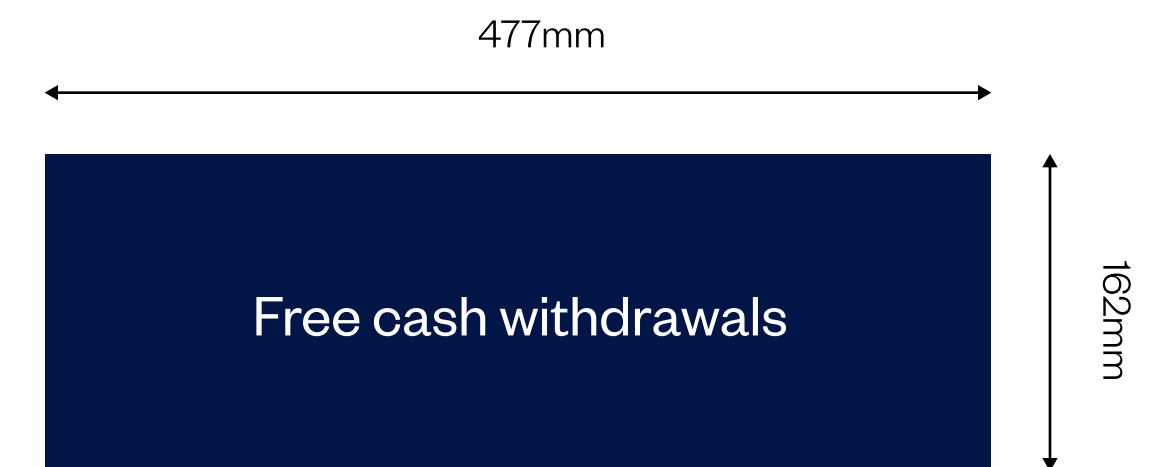

Insert Board

Font: Founders Grotesk
Size: 80 pt
Centrally Aligned