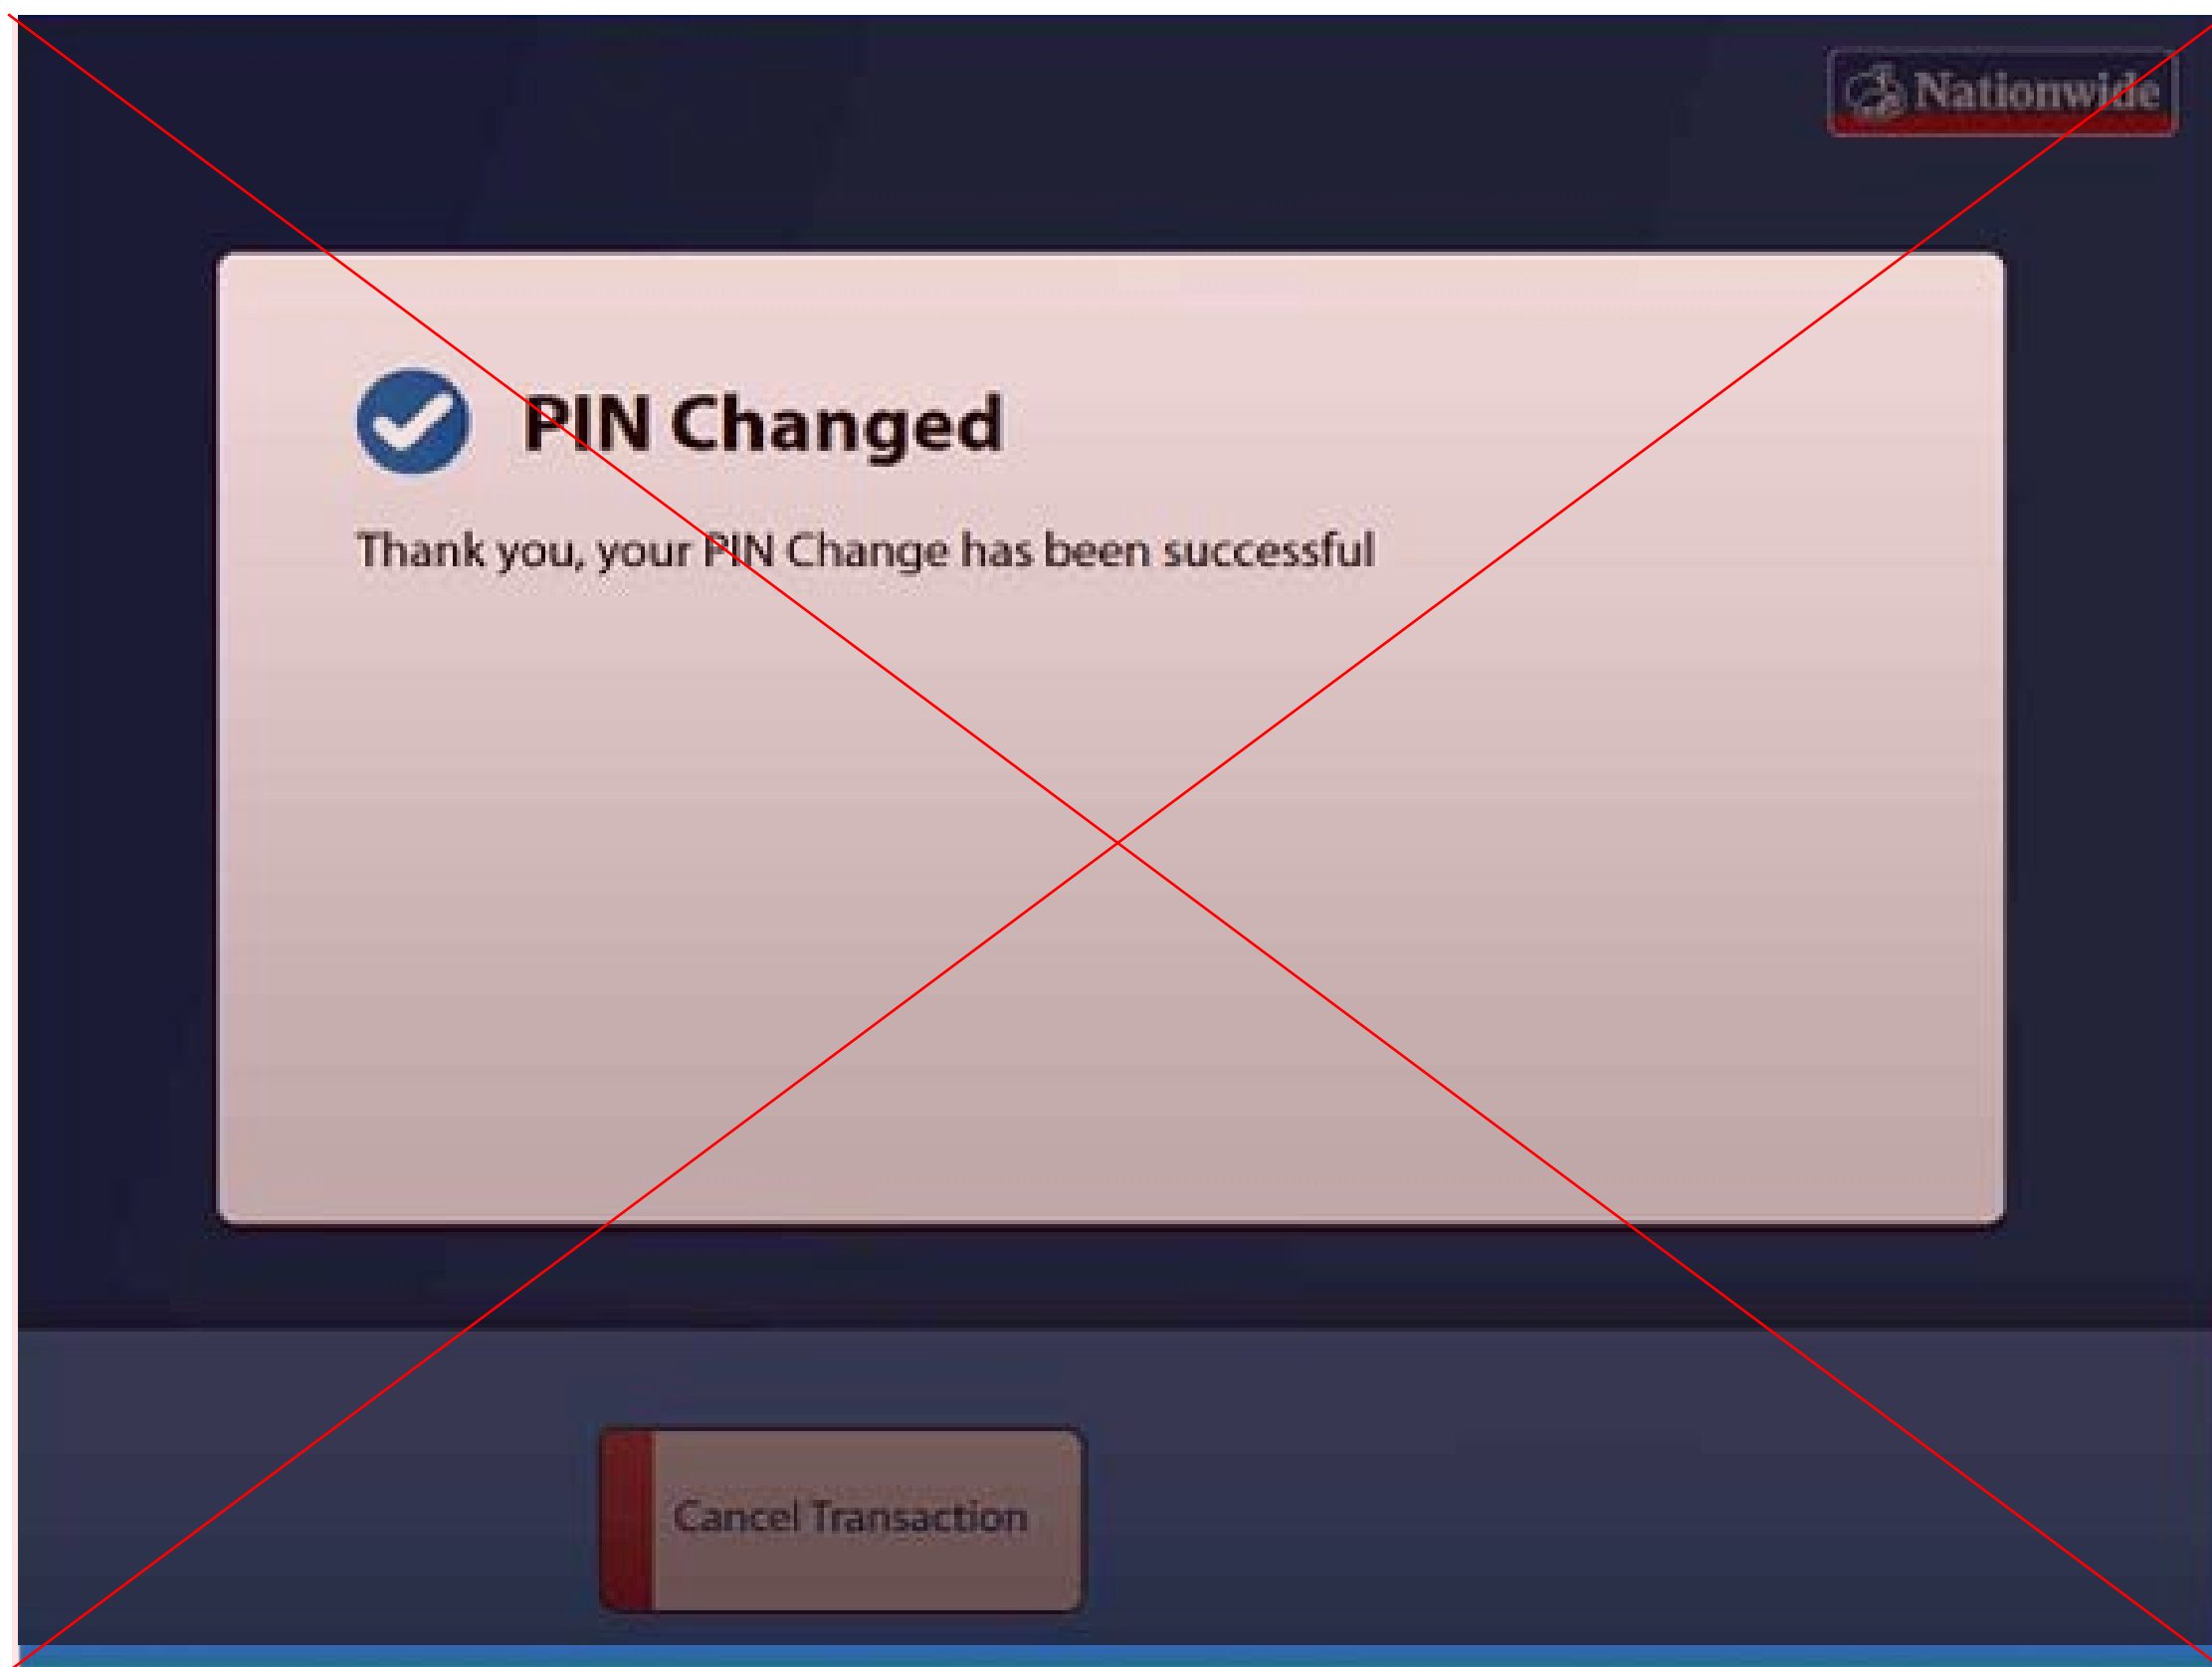

External ATM - Using Icons

Fonts used:
PP Editorial New
Founders Grotesk Regular