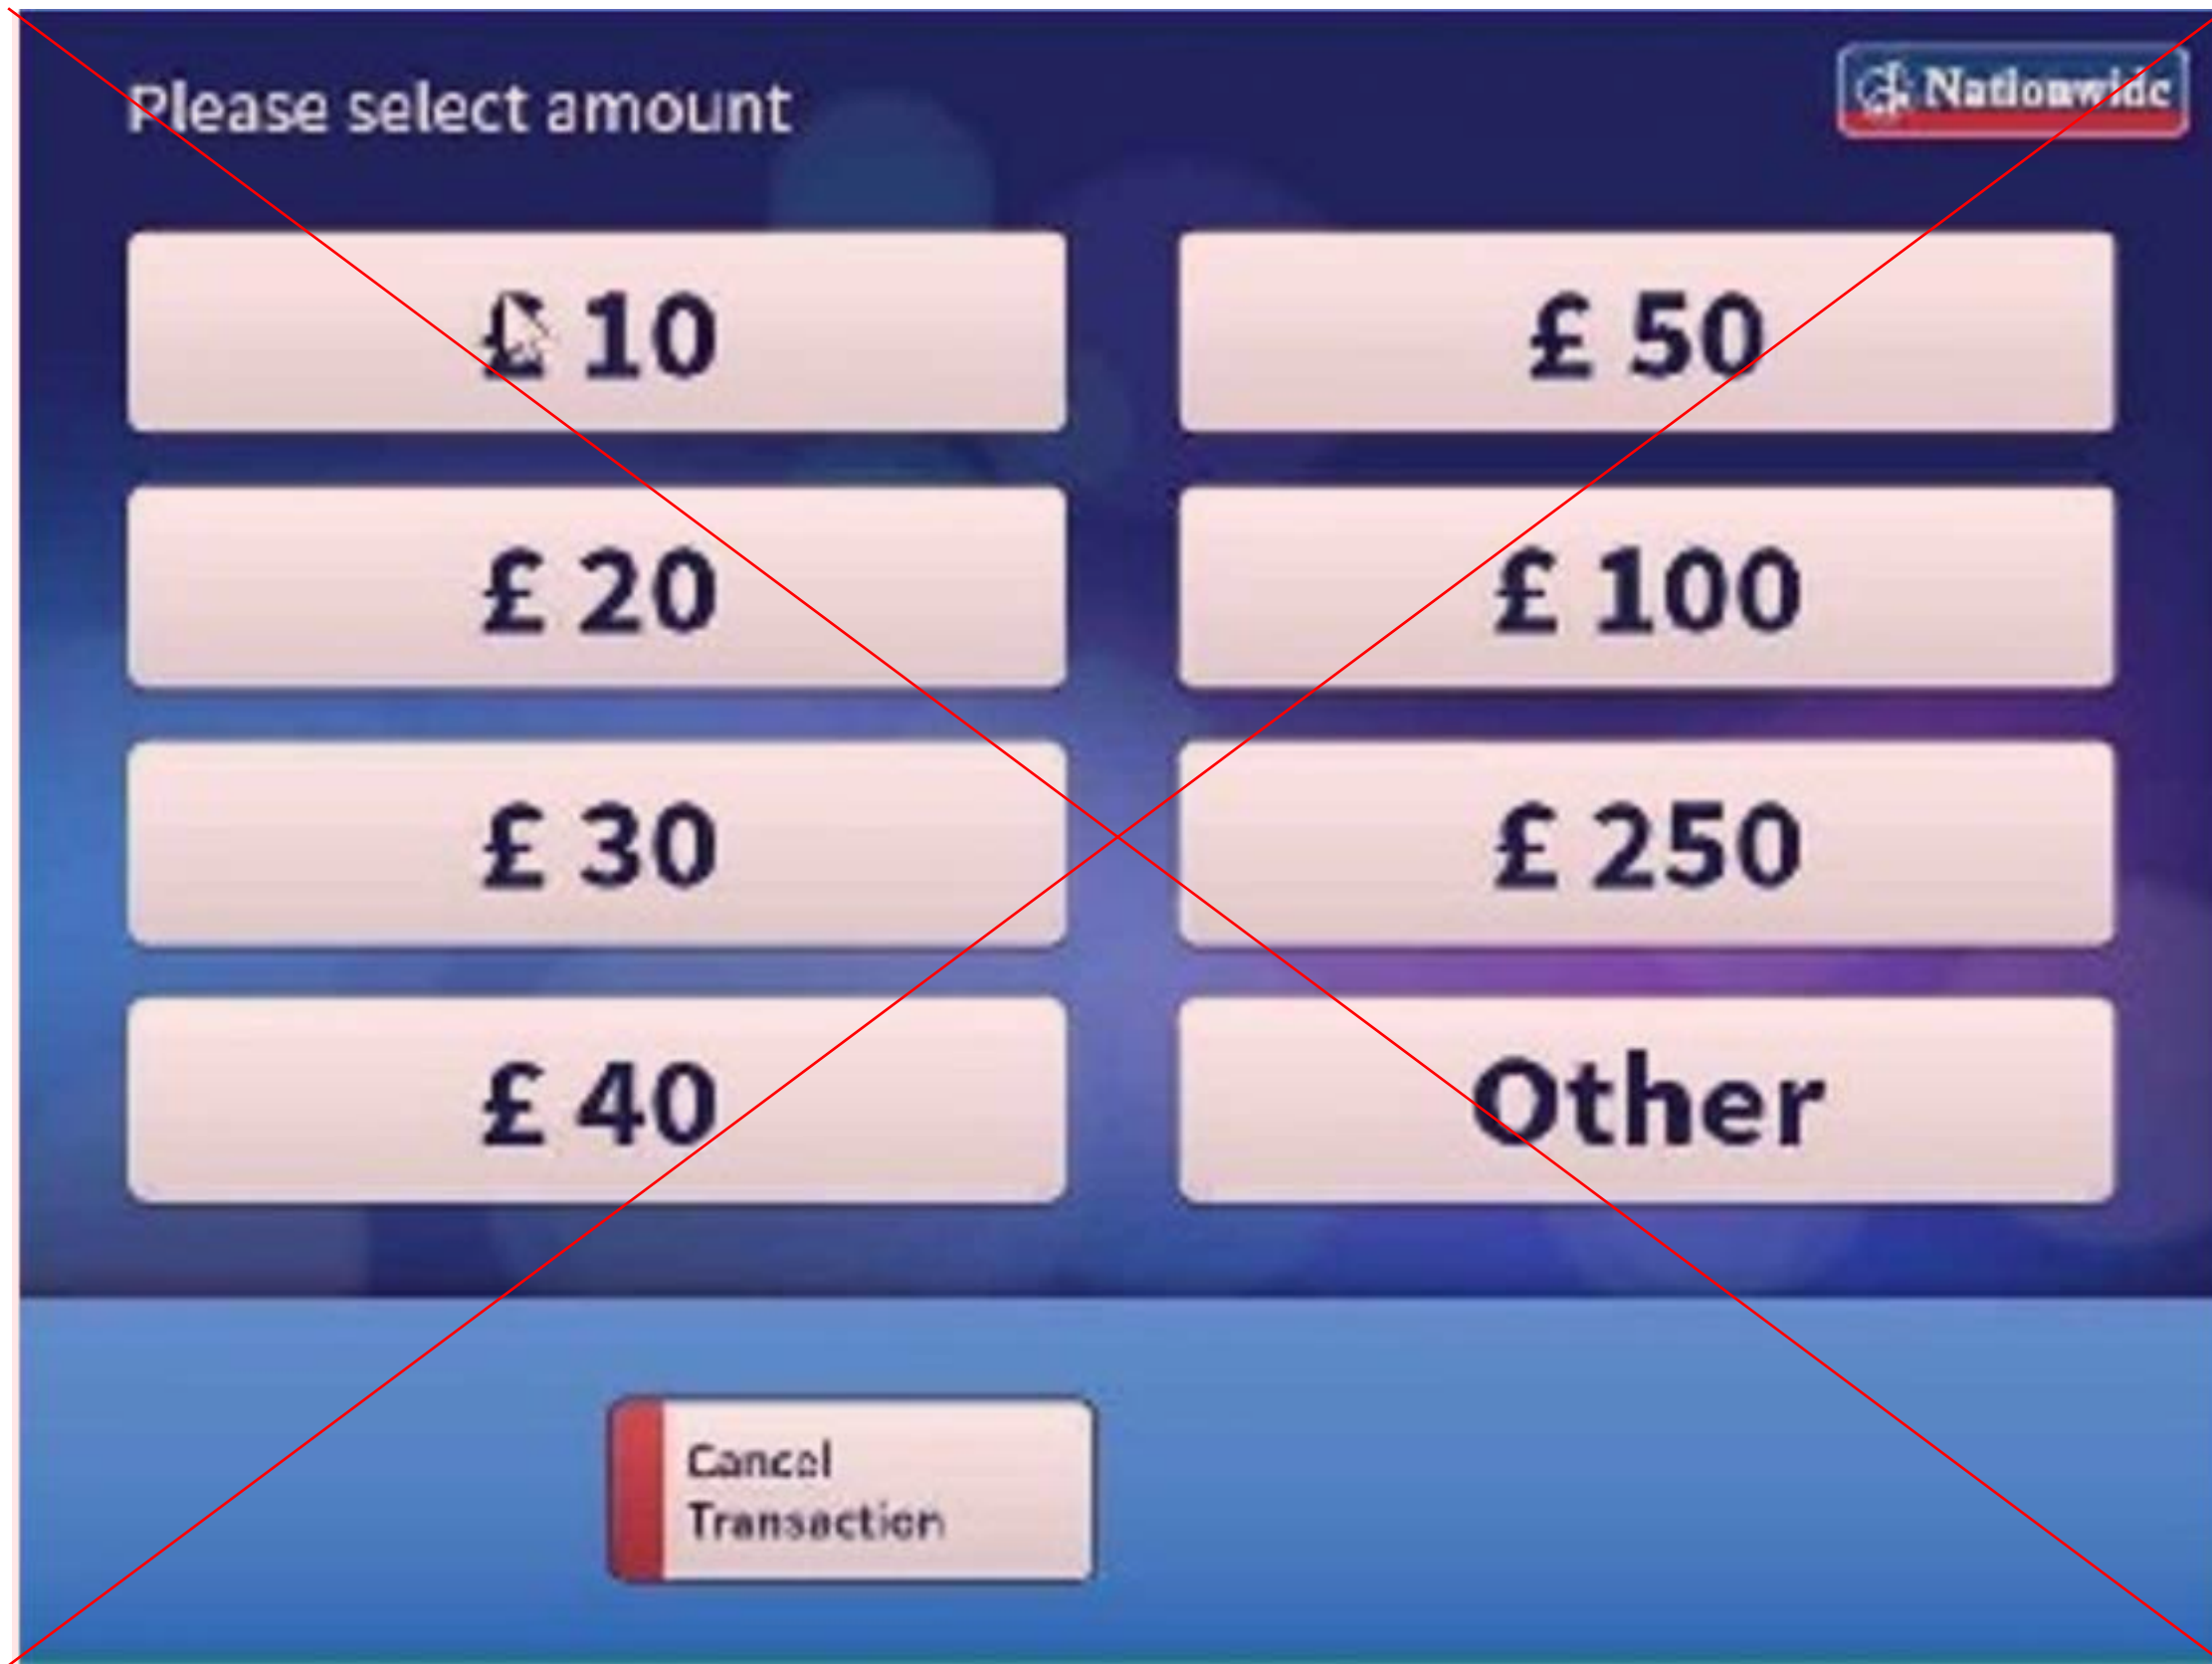

External ATM - Select the amount

Fonts used:
PP Editorial New
Founders Grotesk Regular