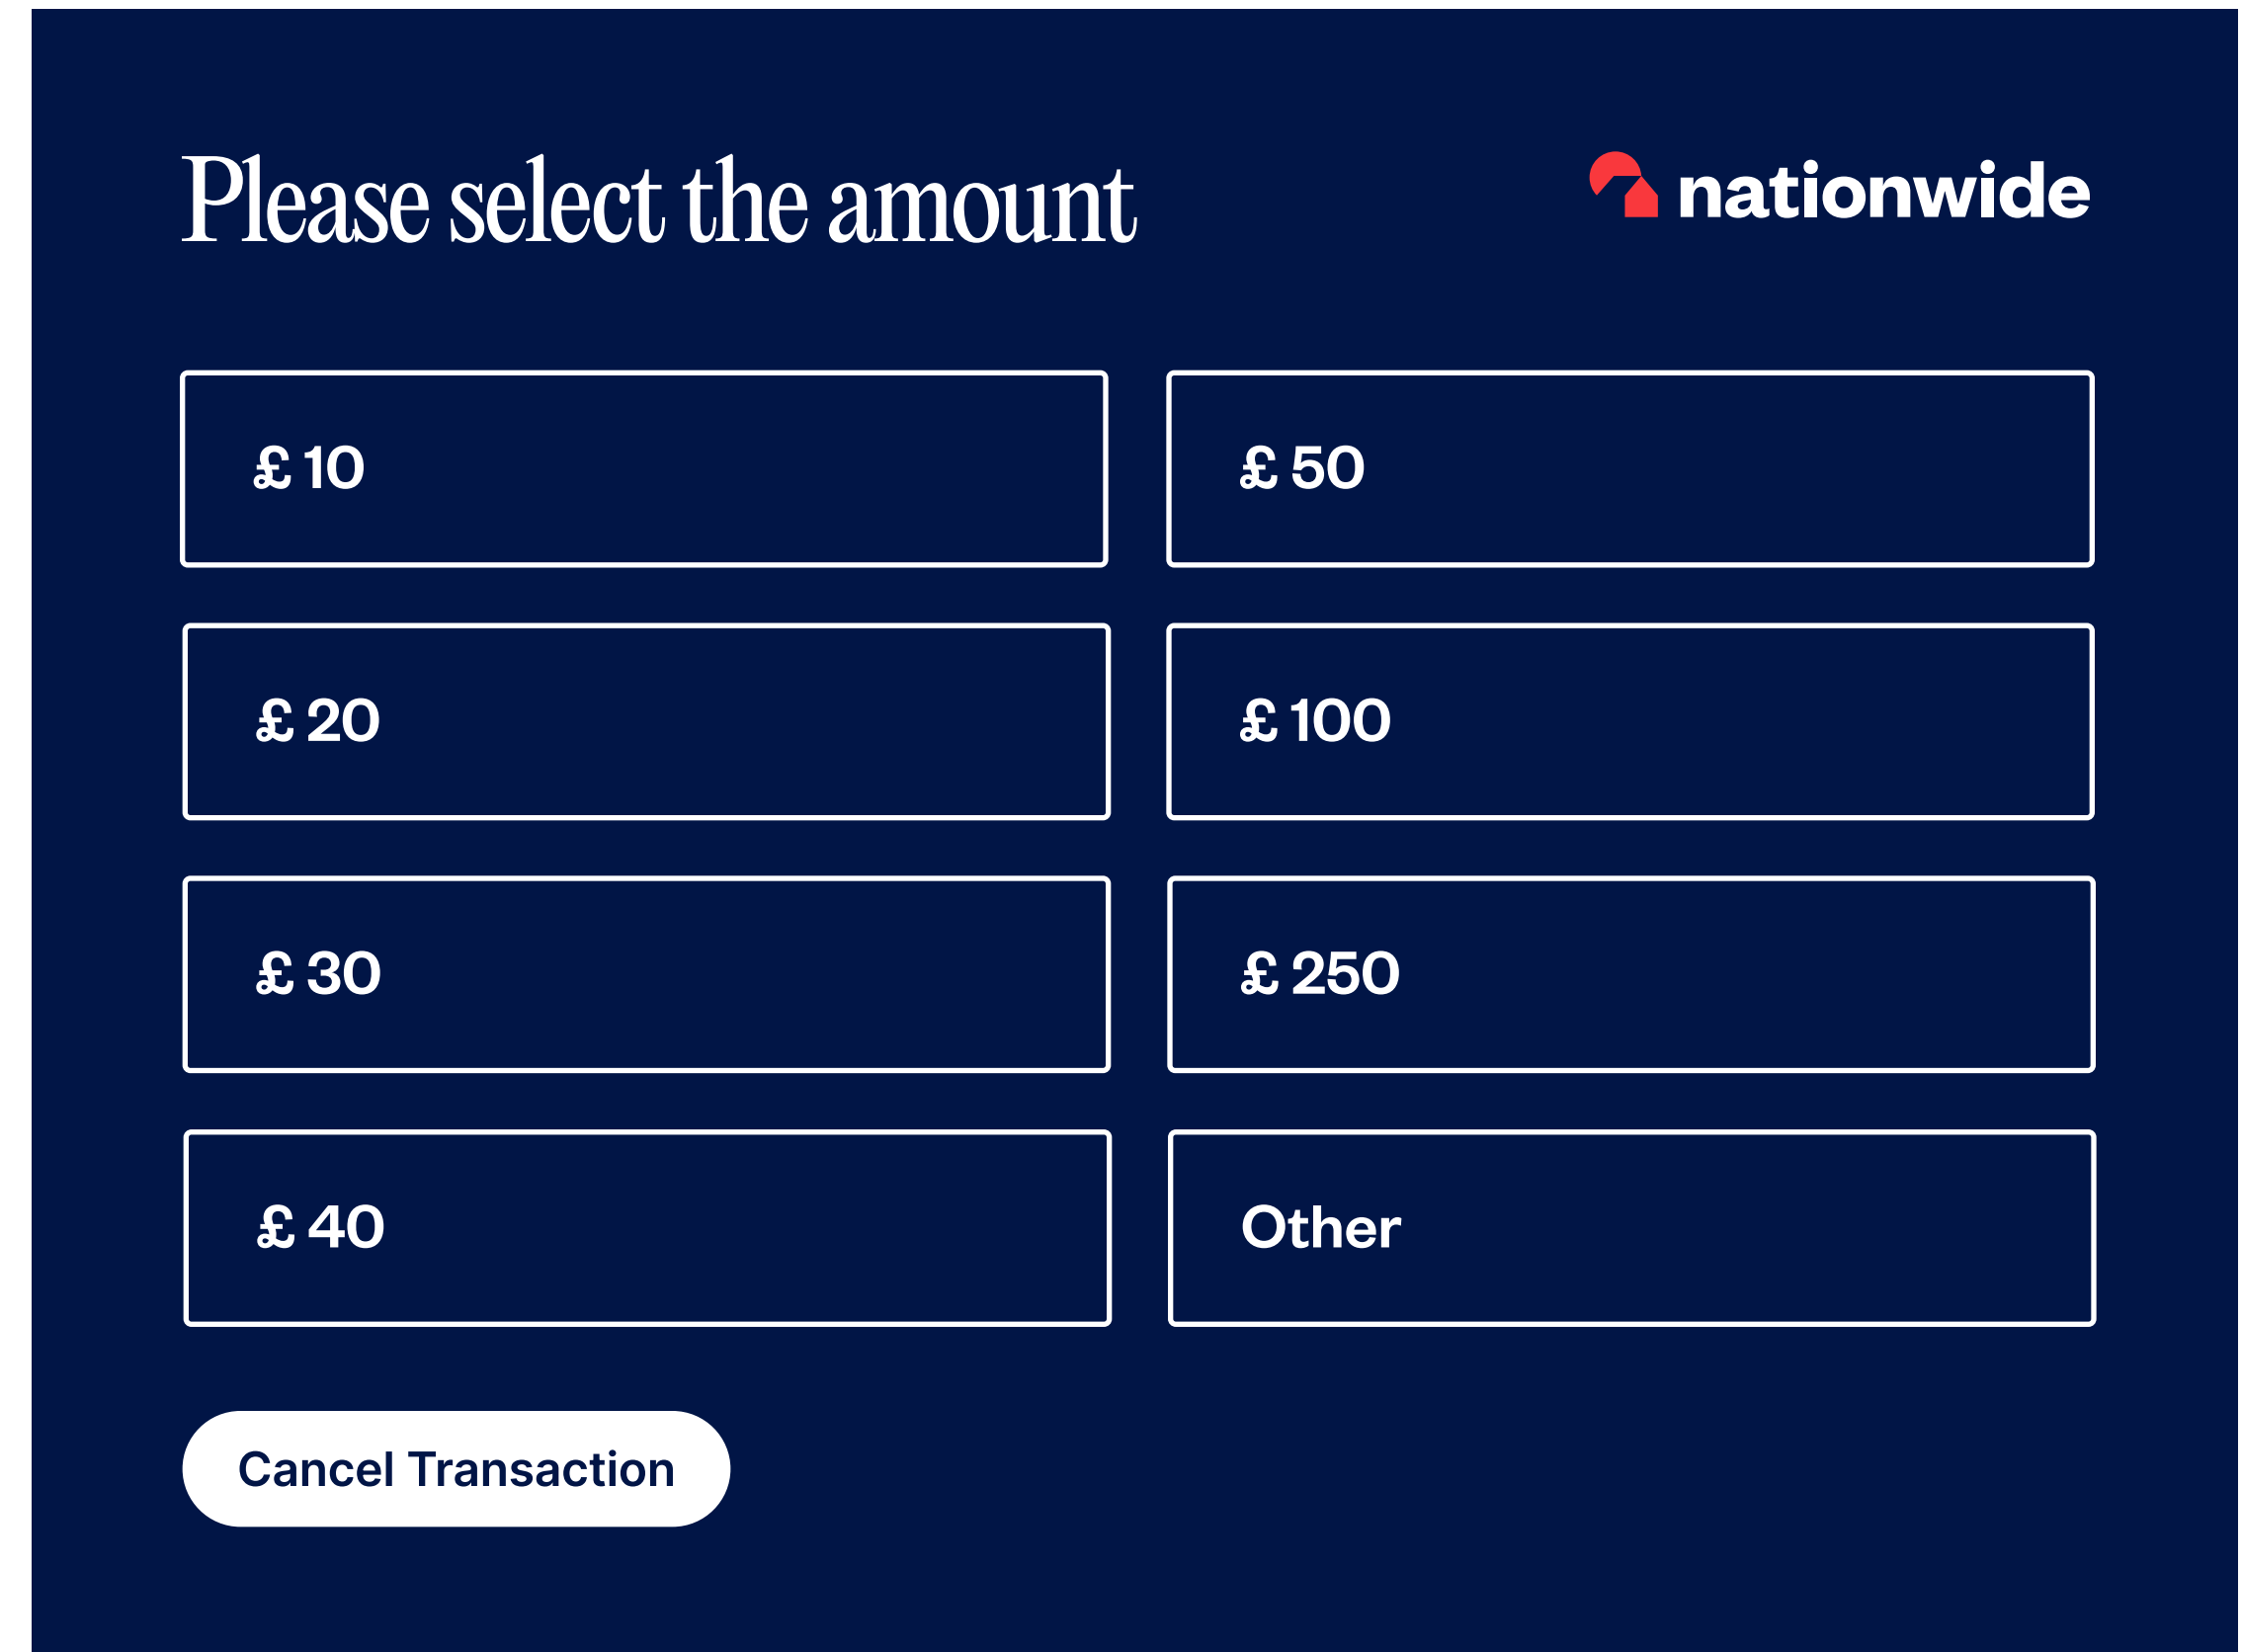

External ATM - Select the amount

Fonts used:
PP Editorial New
Founders Grotesk Regular