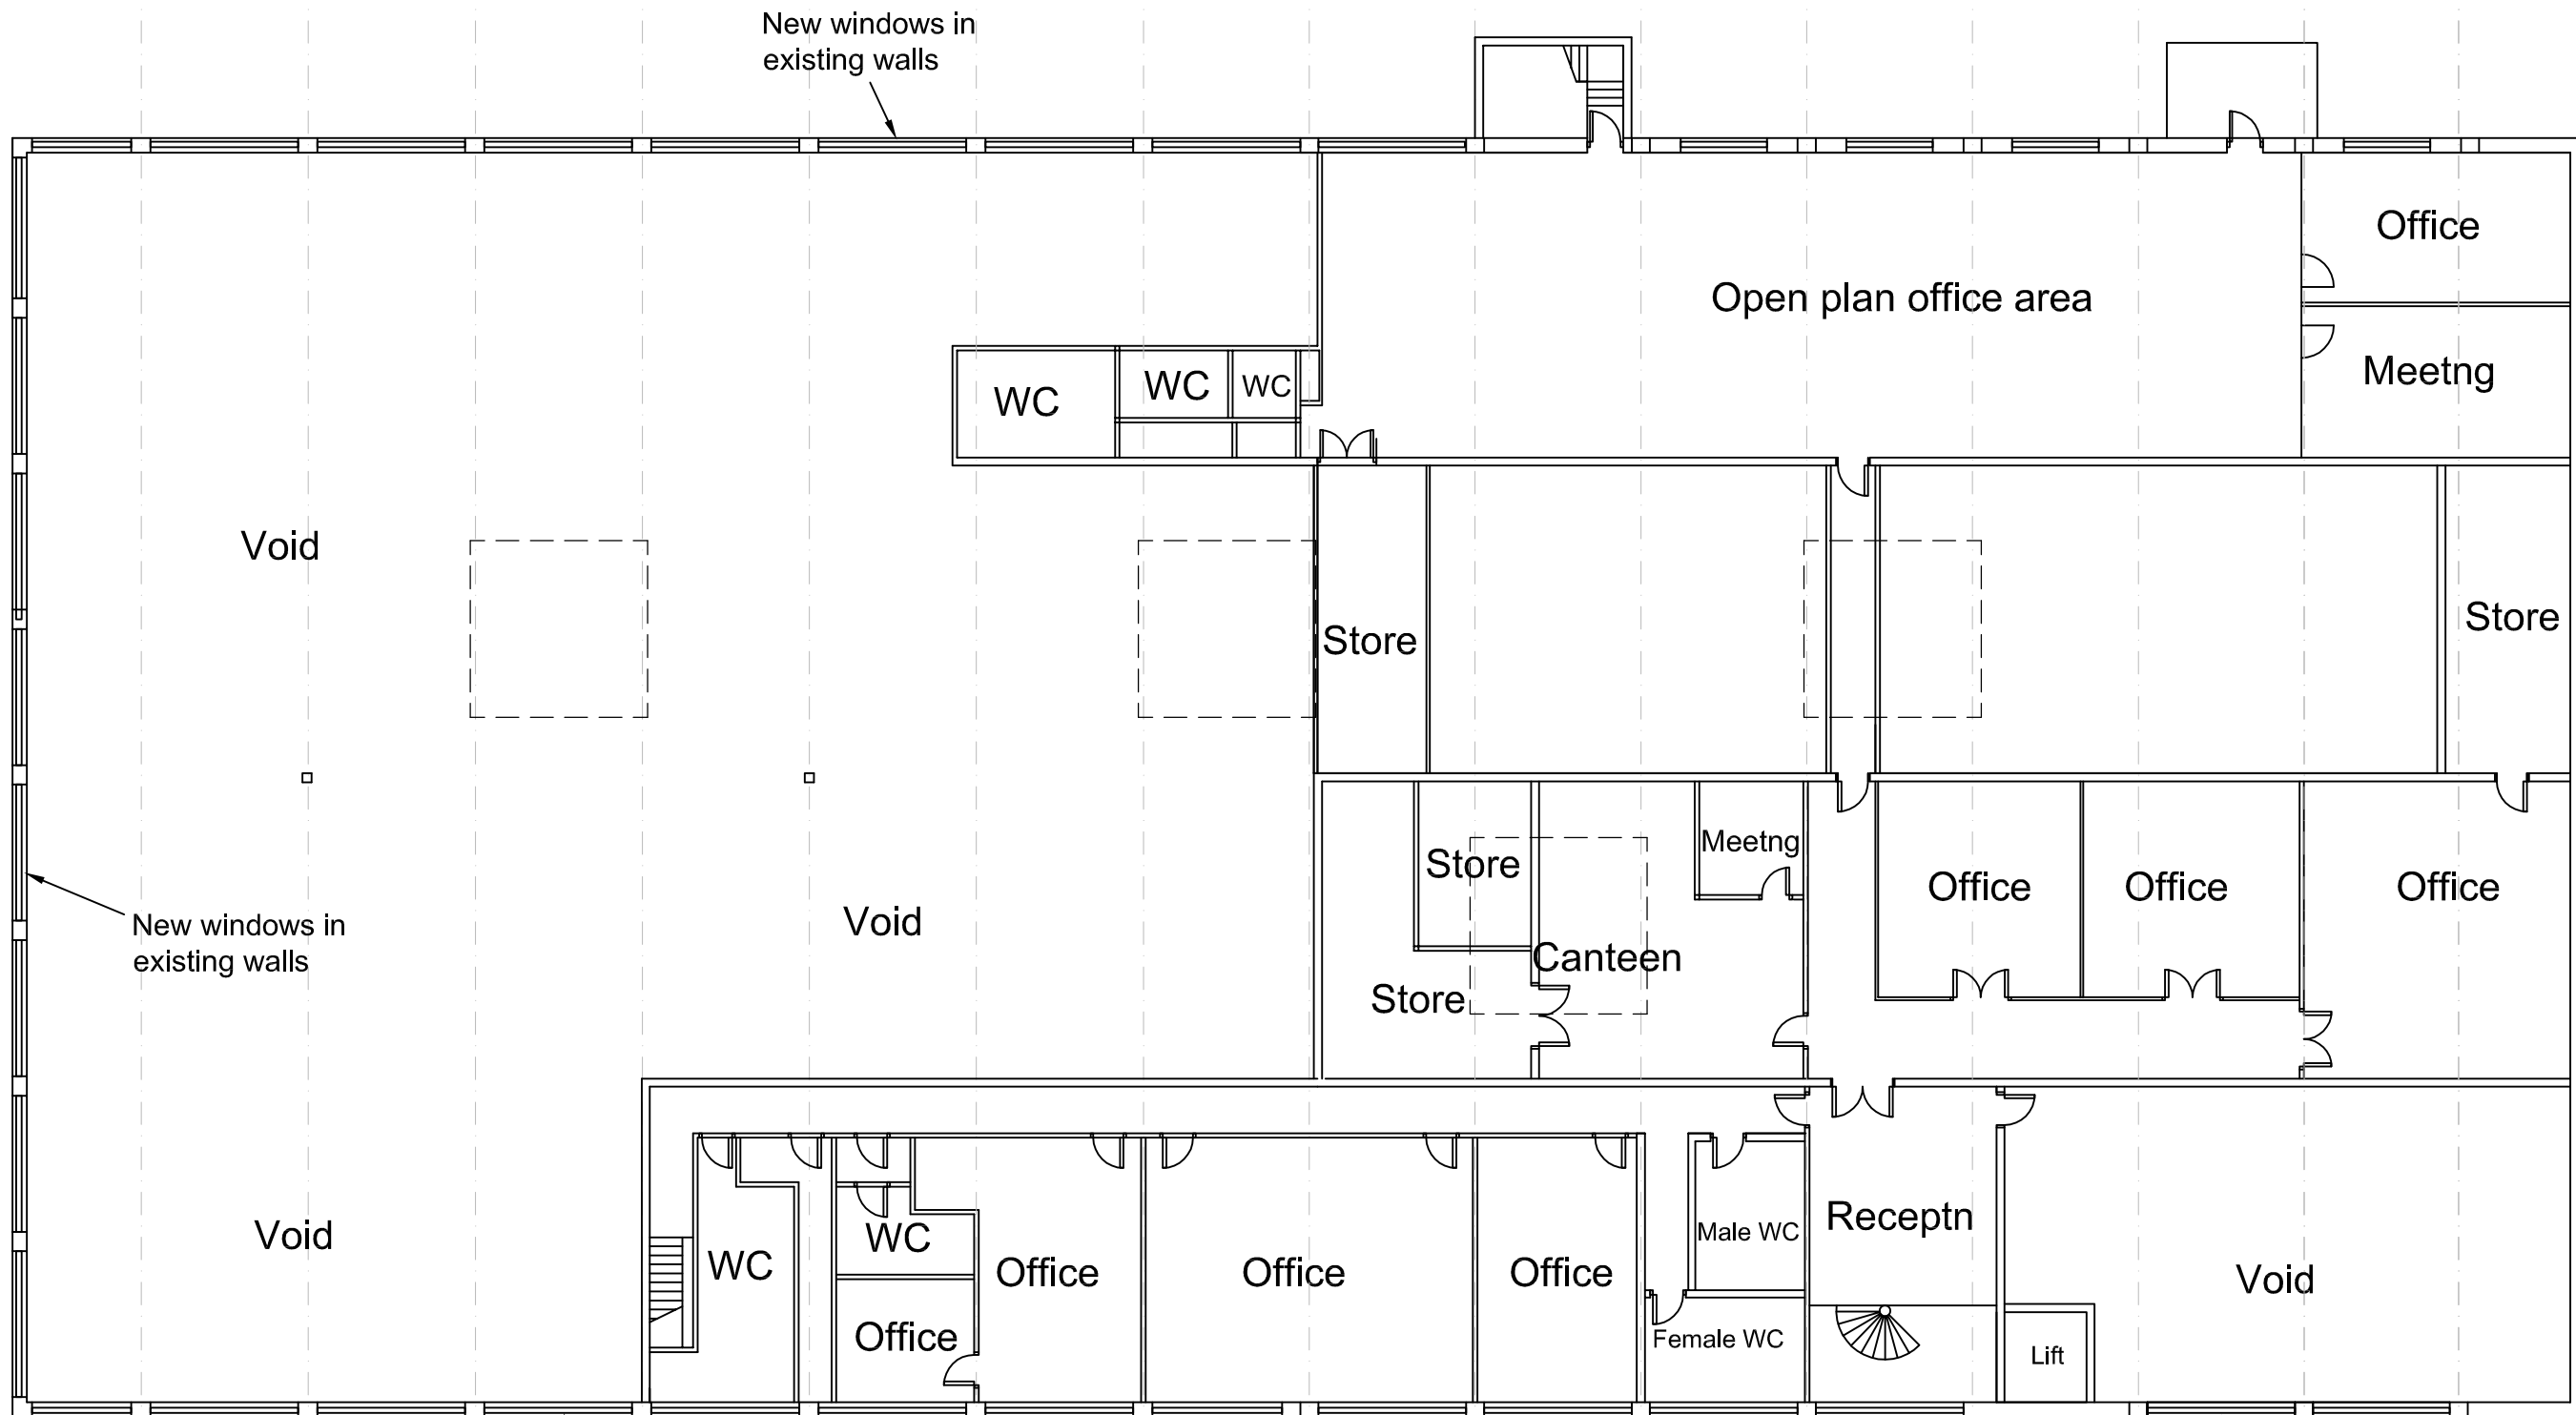

This drawing is copyright.

Proposed first floor plan

New windows in existing walls

New windows in existing walls

AT Design (Welwyn) Ltd
Architectural Design Services
22 School Lane, Welwyn, Herts AL6 9PH
Tel: 07931703297 - email: adamtrigg@hotmail.com

Proposed Alterations
Titchfield Group Ltd
Media House, Sopers Road
Cuffley, Herts, EN6 4RY
Proposed first floor plan

Scale : 1:200 @ A3
Date : Jan 2016   Drawn by: AT

Drg.No: AT420-09