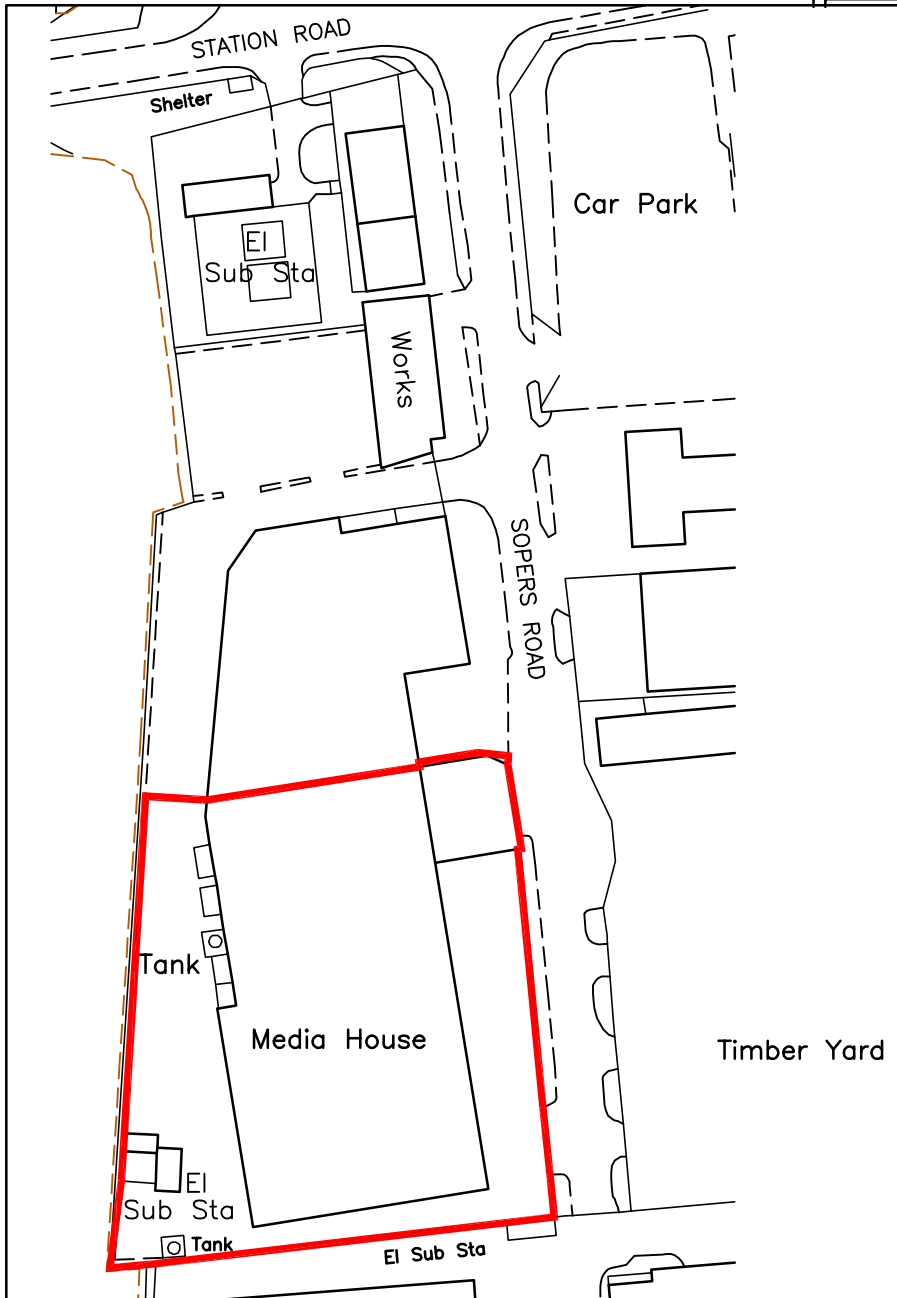

This drawing is copyright.

Rev.	Description.	Date.

	AT Design (Welwyn) Ltd Architectural Design Services 22 School Lane, Welwyn, Herts AL6 9PH Tel: 07931703297 - email: adamtrigg@hotmail.com	

Title;

Proposed development
Titchfield Group Ltd
Media House, Sopers Road
Cuffley, Herts, EN6 4RY
Site Location Plan

Scale : 1:1250 at A4

Date : Jan 2016

Drawn by: AT

Drq.No: AT420-01