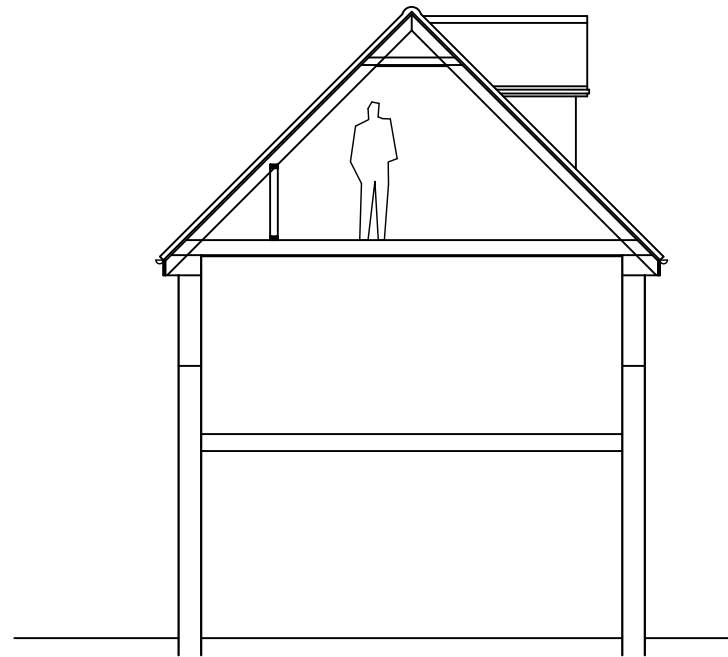

Proposed front elevation

Proposed rear elevation

Proposed section/elevation

Rev.	Description.	Date.

AT Design (Welwyn) Ltd
 Architectural Design Services
 30C High Street, Welwyn, Herts AL6 9EQ
 Tel: 07931703297 - email: adamtrigg@hotmail.com

Title: Proposed loft conversion
 10 Dragon Road, Hatfield,
 Herts, AL10 9LX
 Proposed elevations

Scale : 1:100 at A3
 Date : June 2022
 Drawn by: AT

Drg.No: AT1072-05