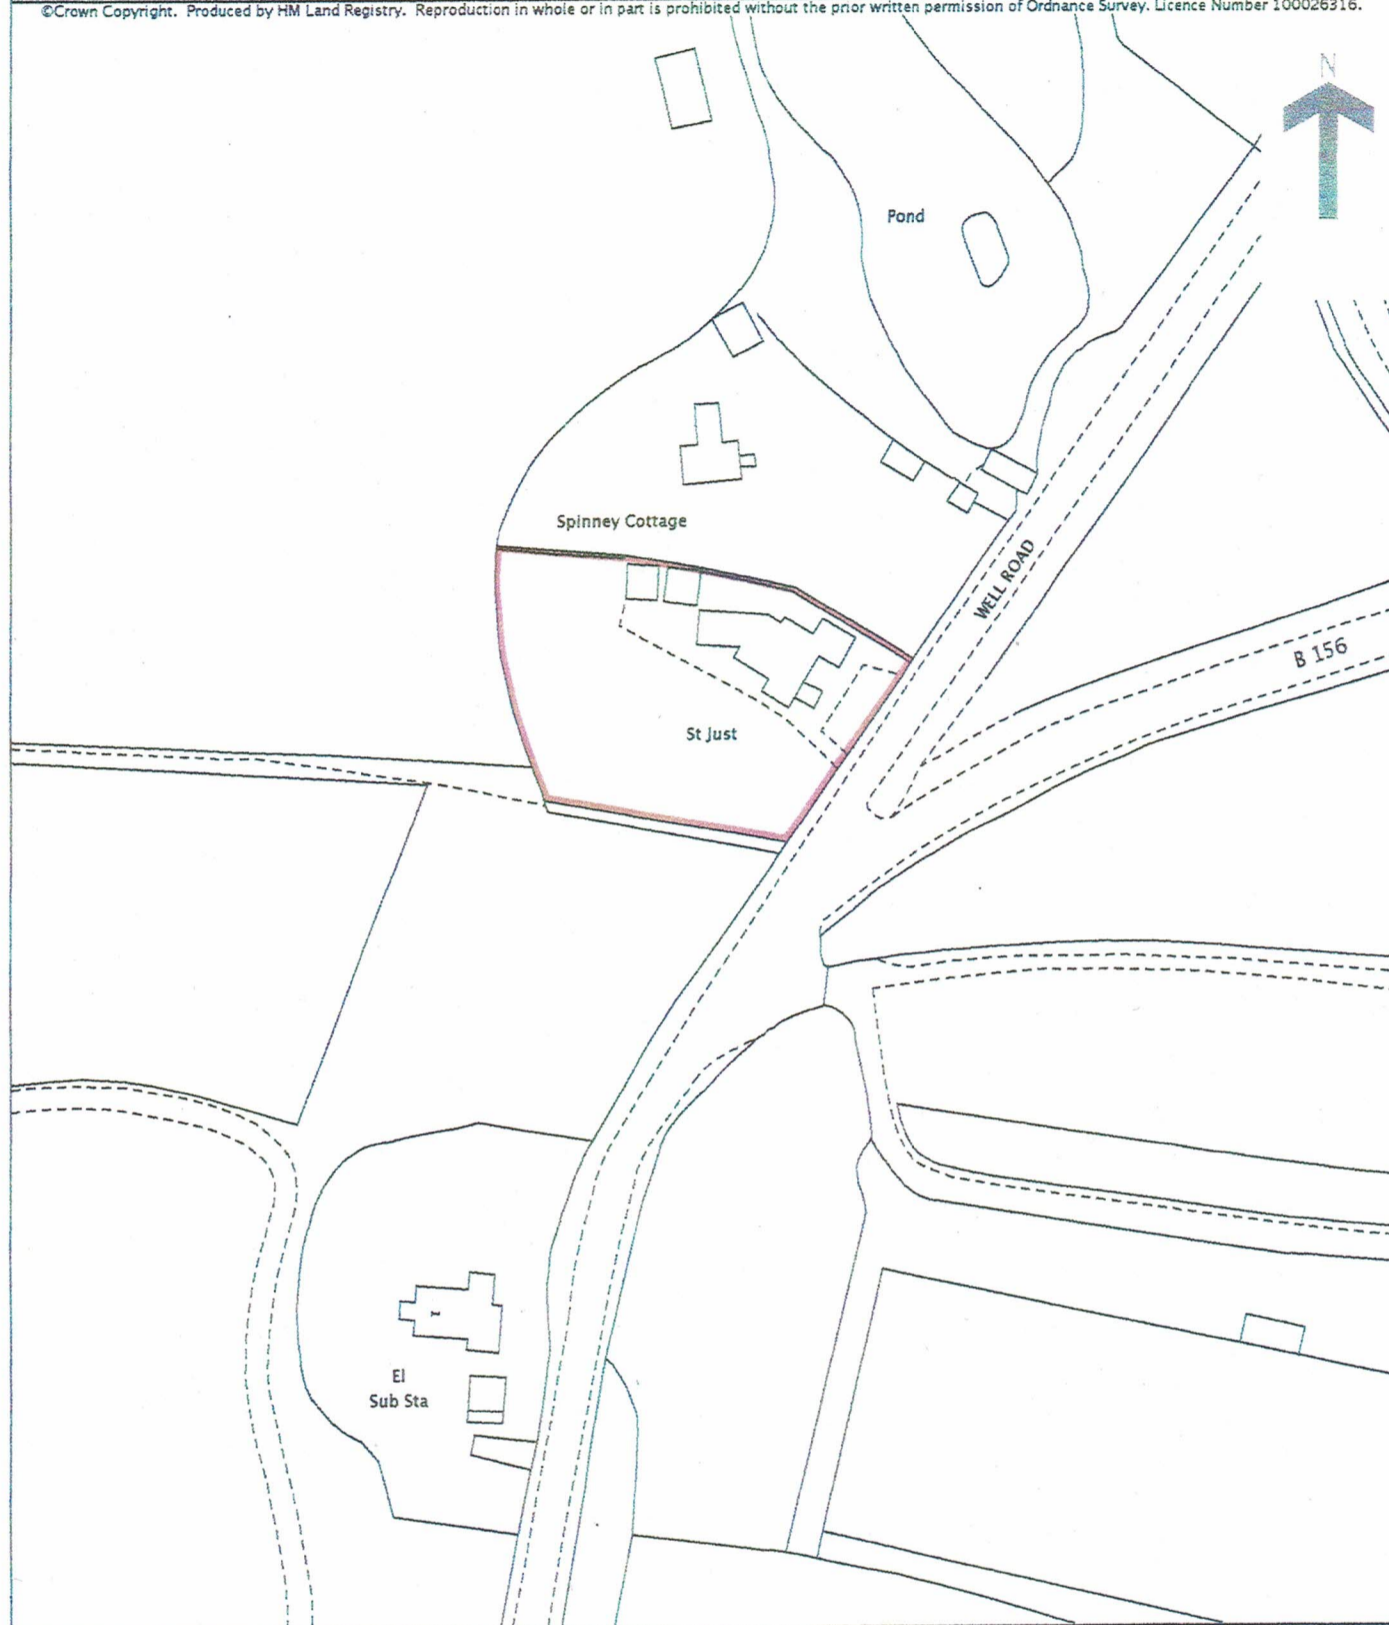

HM Land Registry
Current title plan

Title number **HD417356**
Ordnance Survey map reference **TL2702NW**
Scale **1:1250 enlarged from 1:2500**
Administrative area **Hertfordshire : Welwyn Hatfield**

©Crown Copyright. Produced by HM Land Registry. Reproduction in whole or in part is prohibited without the prior written permission of Ordnance Survey. Licence Number 100026316.

This is a copy of the title plan on 19 MAY 2017 at 11:50:37. This copy does not take account of any application made after that time even if still pending in HM Land Registry when this copy was issued.

This copy is not an 'Official Copy' of the title plan. An official copy of the title plan is admissible in evidence in a court to the same extent as the original. A person is entitled to be indemnified by the registrar if he or she suffers loss by reason of a mistake in an official copy. If you want to obtain an official copy, the HM Land Registry web site explains how to do this.

HM Land Registry endeavours to maintain high quality and scale accuracy of title plan images. The quality and accuracy of any print will depend on your printer, your computer and its print settings. This title plan shows the general position, not the exact line, of the boundaries. It may be subject to distortions in scale. Measurements scaled from this plan may not match measurements between the same points on the ground.