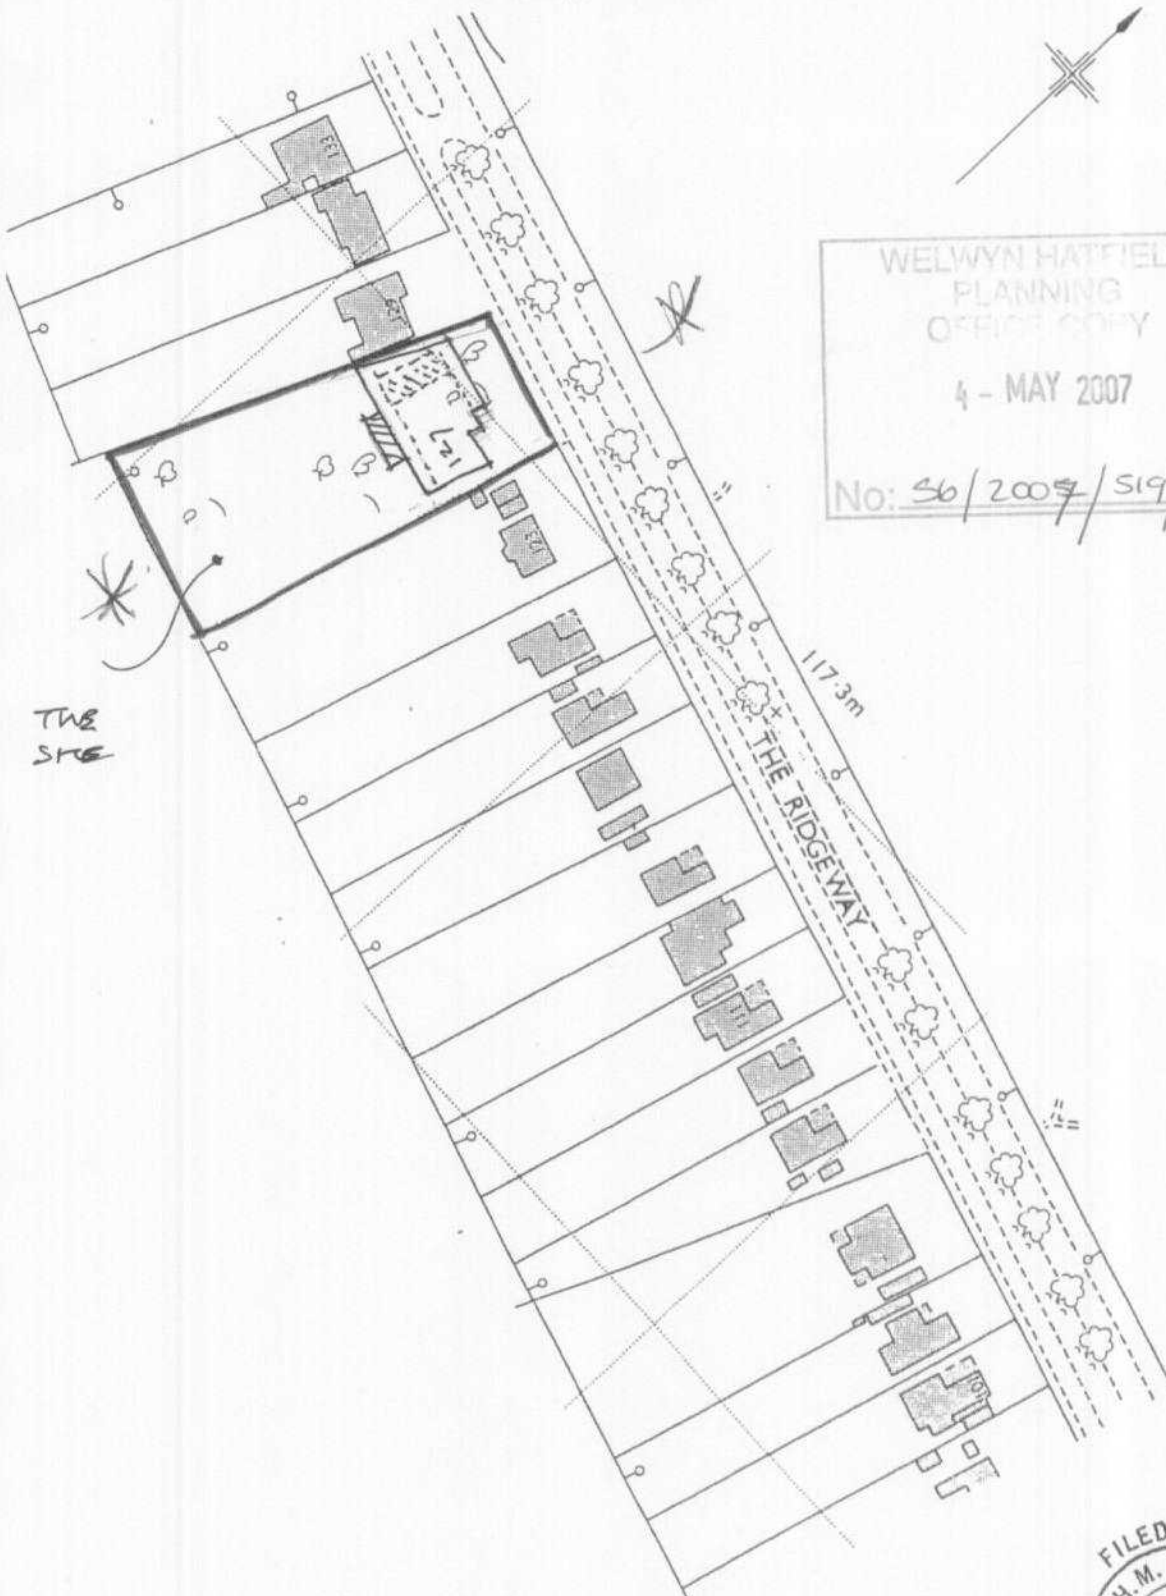

H.M. LAND REGISTRY

TITLE NUMBER

HD243246

ADJACENT SURVEY
AND REFERENCE

TL 2803

SECTION A

Scale
1/1250 Enlarged from 1/2500

COUNTY HERTFORDSHIRE

DISTRICT WELWYN HATFIELD

© Crown copyright 1975

NORTHAW

WELWYN HATFIELD
PLANNING
OFFICE COPY
4 - MAY 2007
No: 36/2007/519/FP

THE
SITE