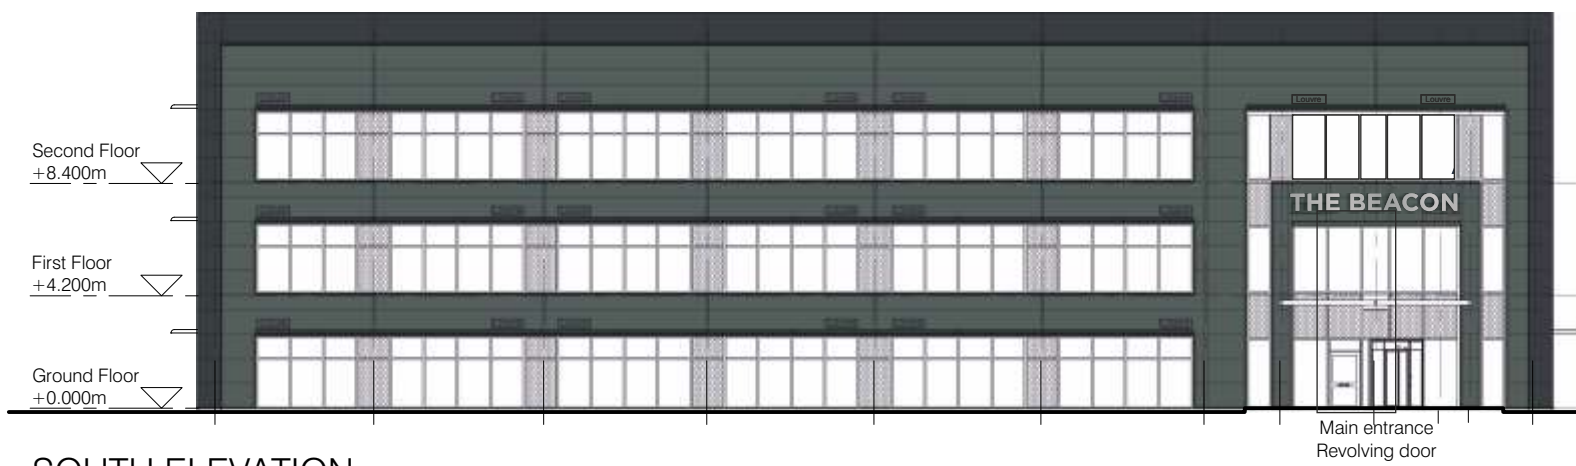

WEST ELEVATION

SOUTH ELEVATION

EAST ELEVATION

**ELEVATIONS**

**DRAWING REF: AB-EV-01**

**SCALE 1:200 @ A2 ORIGINAL SIZE, REDUCED TO A3**

**Client: Air Business**  
**Item: External Signage - Hatfield**

1a Astonbury Business Park, Aston, Stevenage, Hertfordshire SG2 7EG  
 Telephone 01438 880181 Facsimile 01438 880182 info@characterssigns.com