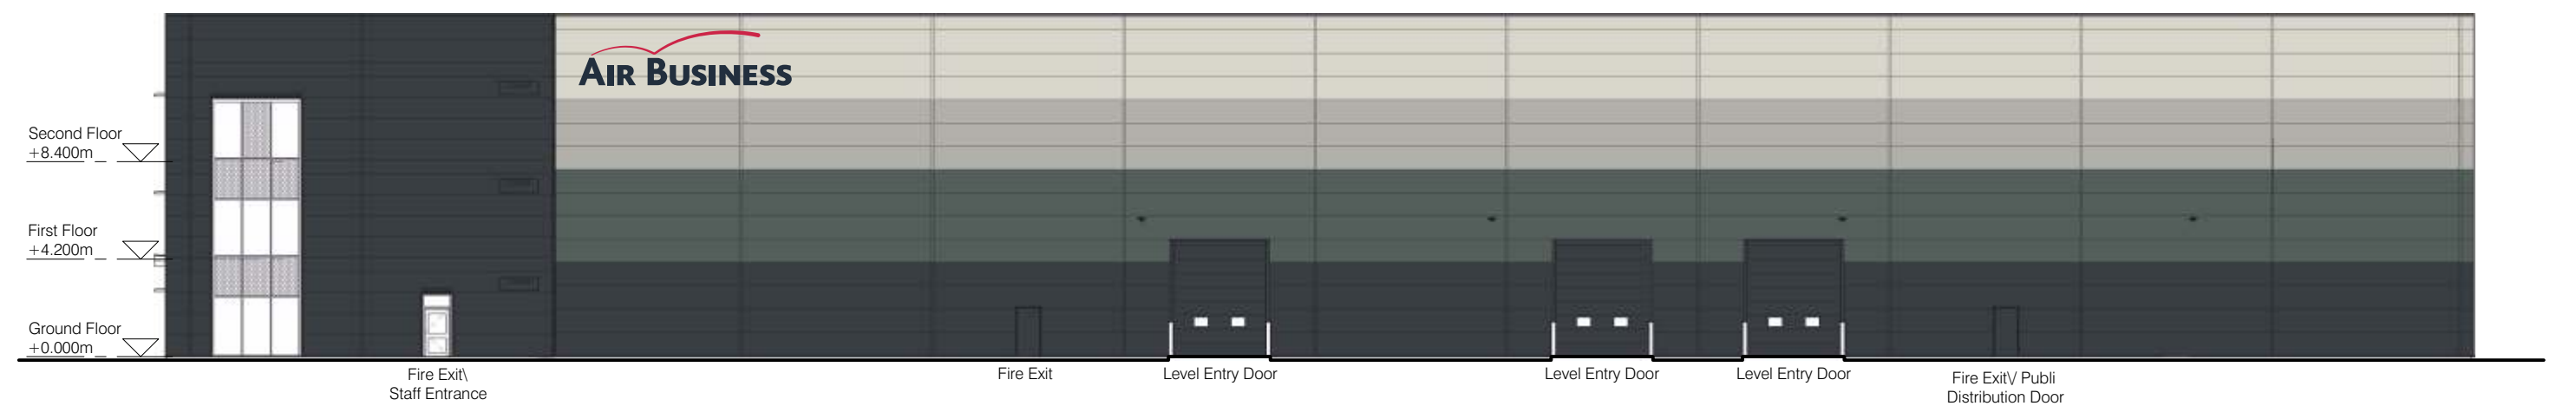

WEST ELEVATION

SOUTH ELEVATION

EAST ELEVATION

**ELEVATIONS**

**DRAWING REF: AB-EV-01**

**SCALE 1:200 @ A2 ORIGINAL SIZE, REDUCED TO A3**

**Client: Air Business**  
**Item: External Signage - Hatfield**

1a Astonbury Business Park, Aston, Stevenage, Hertfordshire SG2 7EG  
 Telephone 01438 880181 Facsimile 01438 880182 info@characterssigns.com