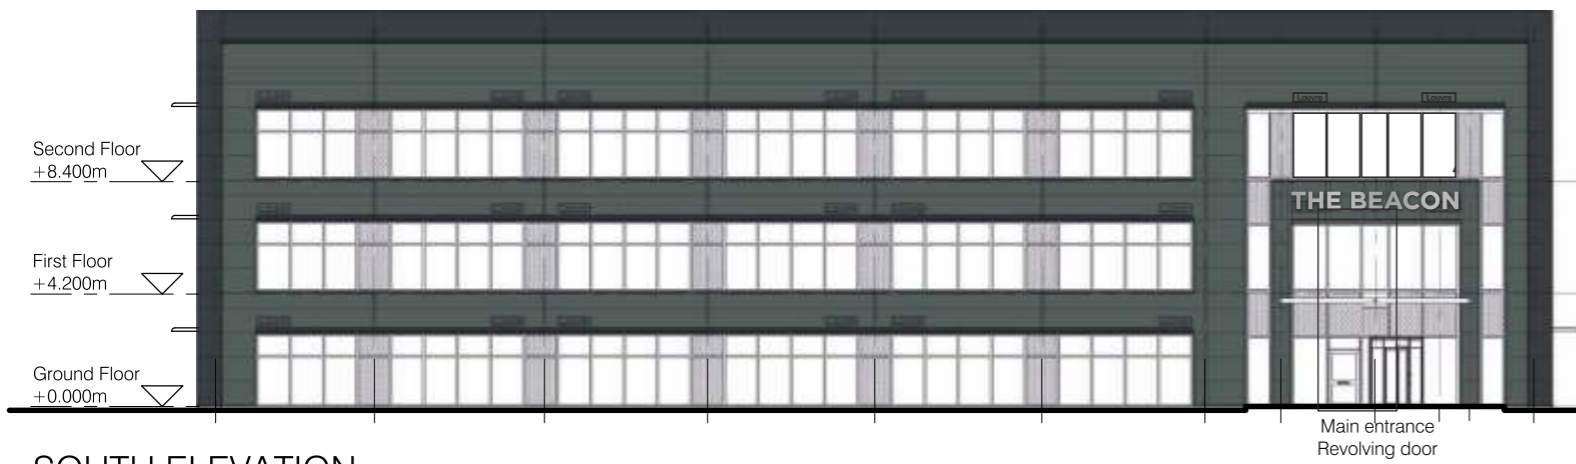

WEST ELEVATION

SOUTH ELEVATION

EAST ELEVATION

SCALE 1:200 @ A2 ORIGINAL SIZE, REDUCED TO A3

Design Proposal: APC-JVF.01

Client: Air Business  
 Item: External Signage - Hatfield