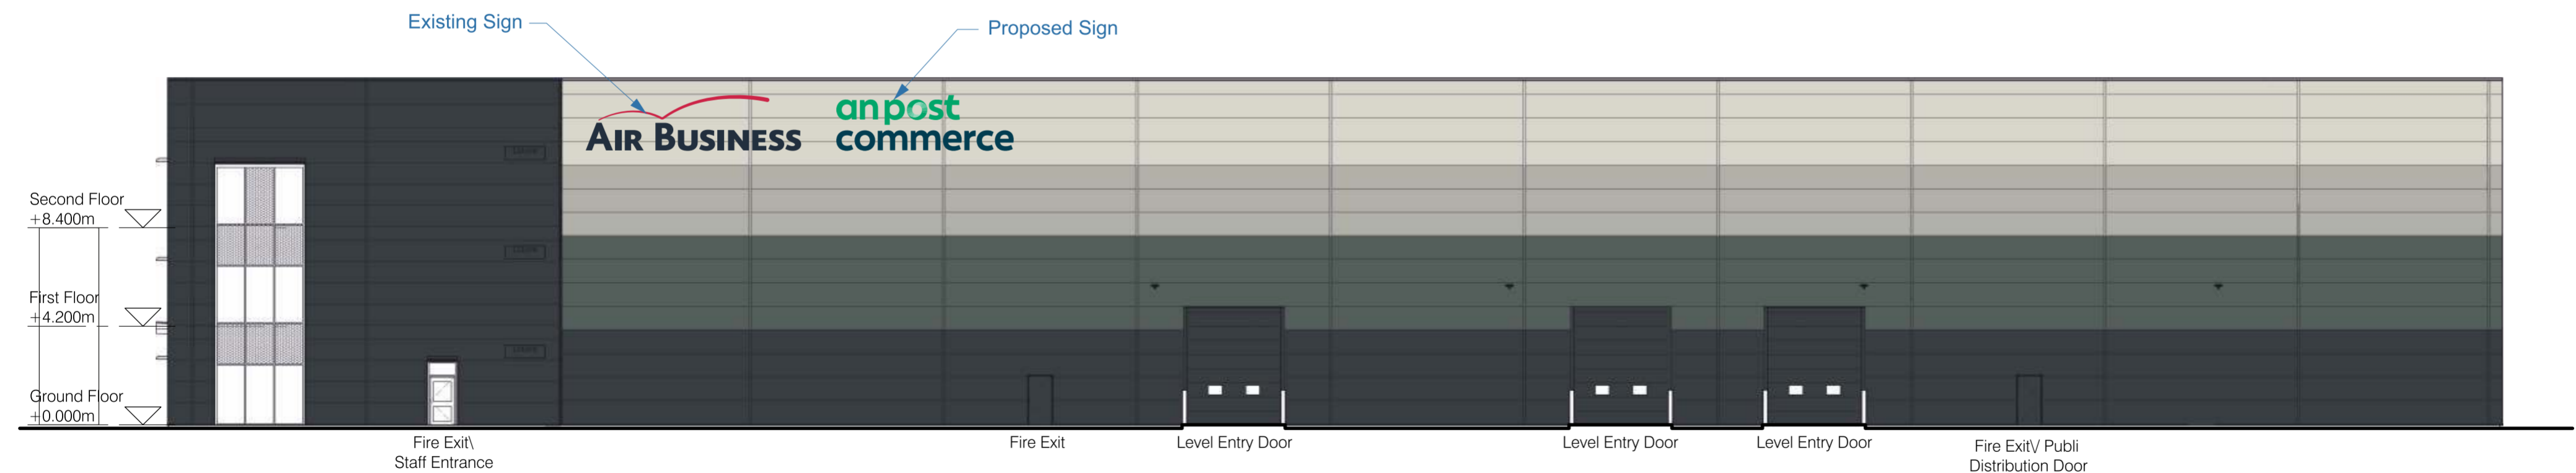

WEST ELEVATION

SOUTH ELEVATION

EAST ELEVATION

Design Proposal: APC-JVF.01

SCALE 1:200

Client: Air Business
 Item: External Signage - Hatfield