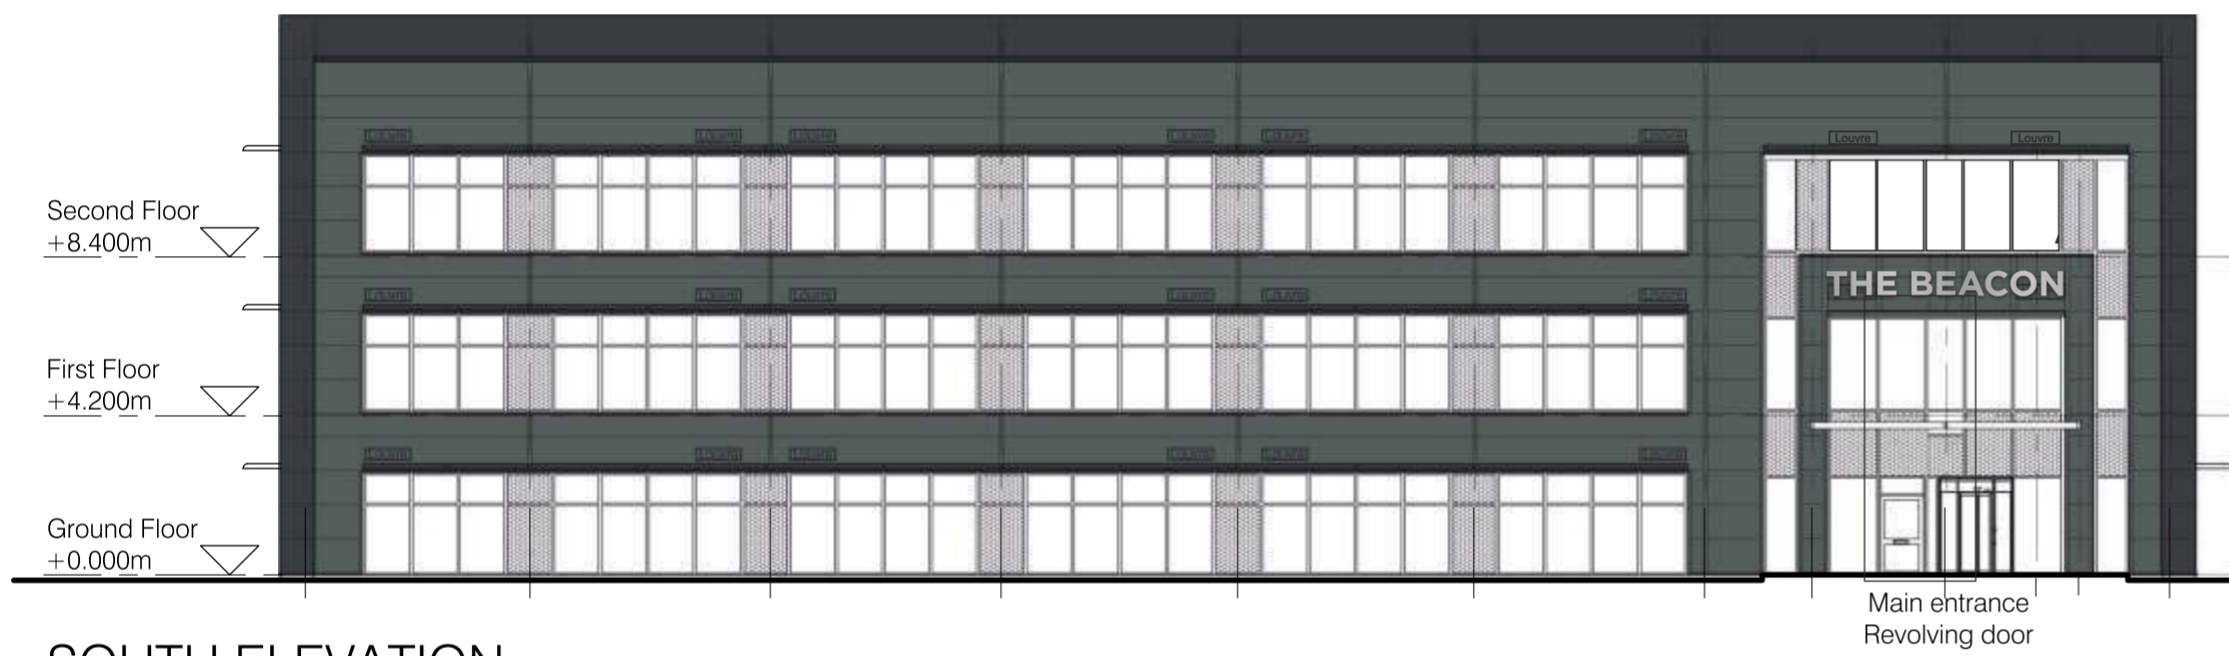

WEST ELEVATION

SOUTH ELEVATION

EAST ELEVATION

Design Proposal: APC-JVF.01

SCALE 1:200

Client: Air Business
 Item: External Signage - Hatfield