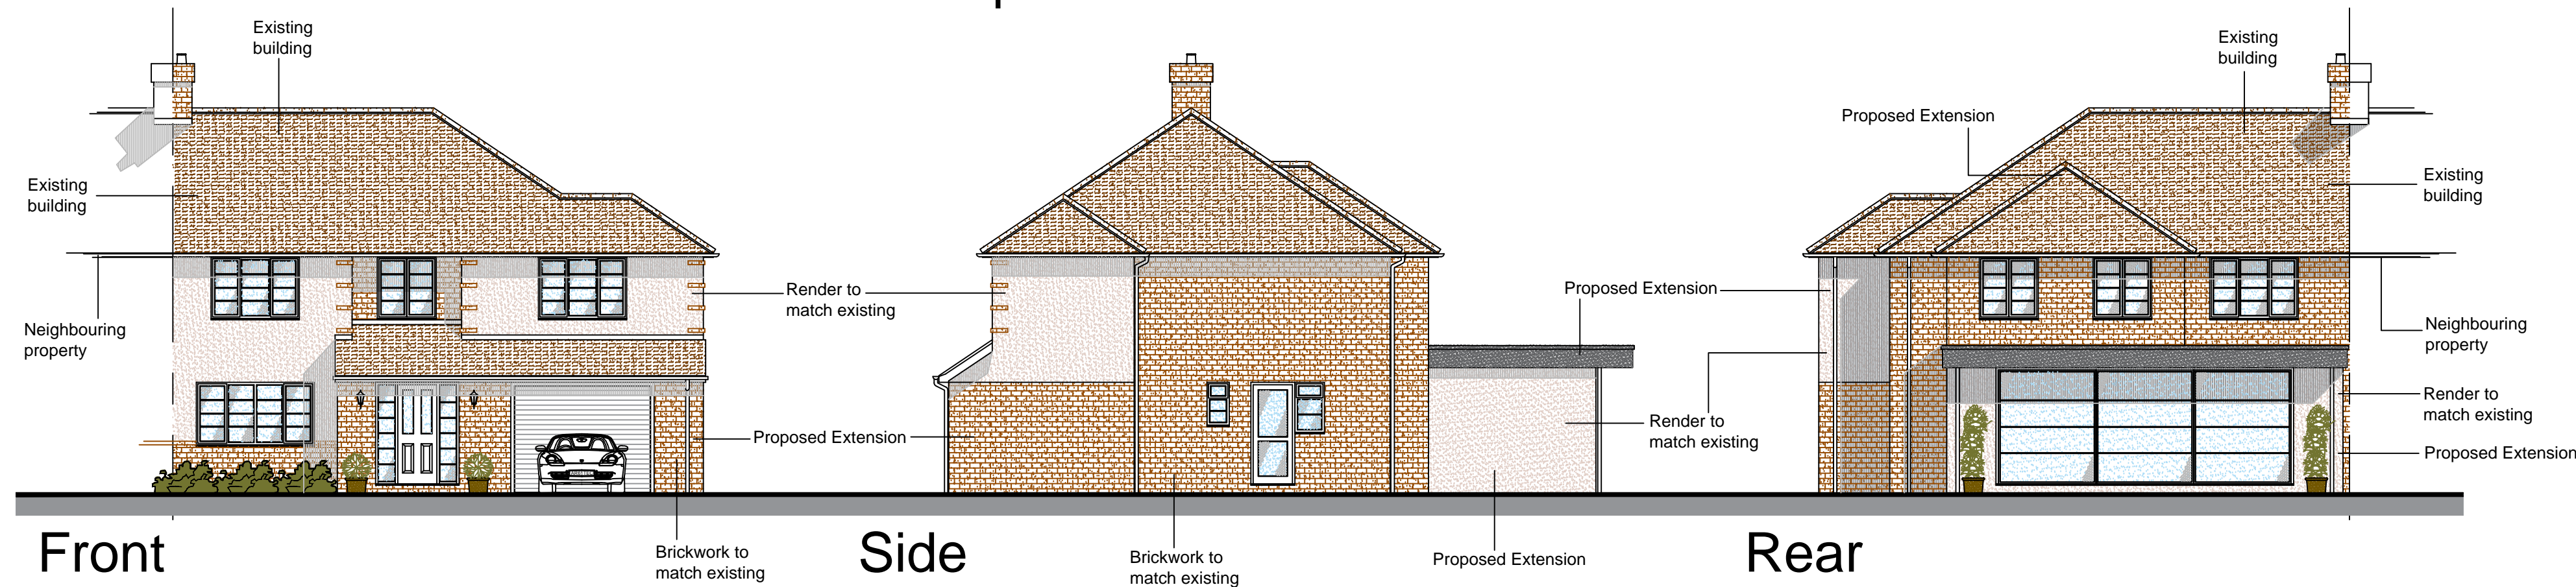

Proposed Elevations 1:100

Side

Proposed First Floor Plan 1:50

Proposed Roof / Site Plan 1:100

Architech Limited
 Architectural and Building Consultants
 Tel. 01462 634293 / 07768 123899

Project
 99 Bramble Road, Hatfield,
 Hertfordshire

Title
 Proposed Double Storey Side &
 Single Storey Rear Extension

Date Feb. 2022 **Scale** 1:50 1:100 **Status** Planning

2022 / 09 / 01 **A1**

Proposed Ground Floor Plan 1:50