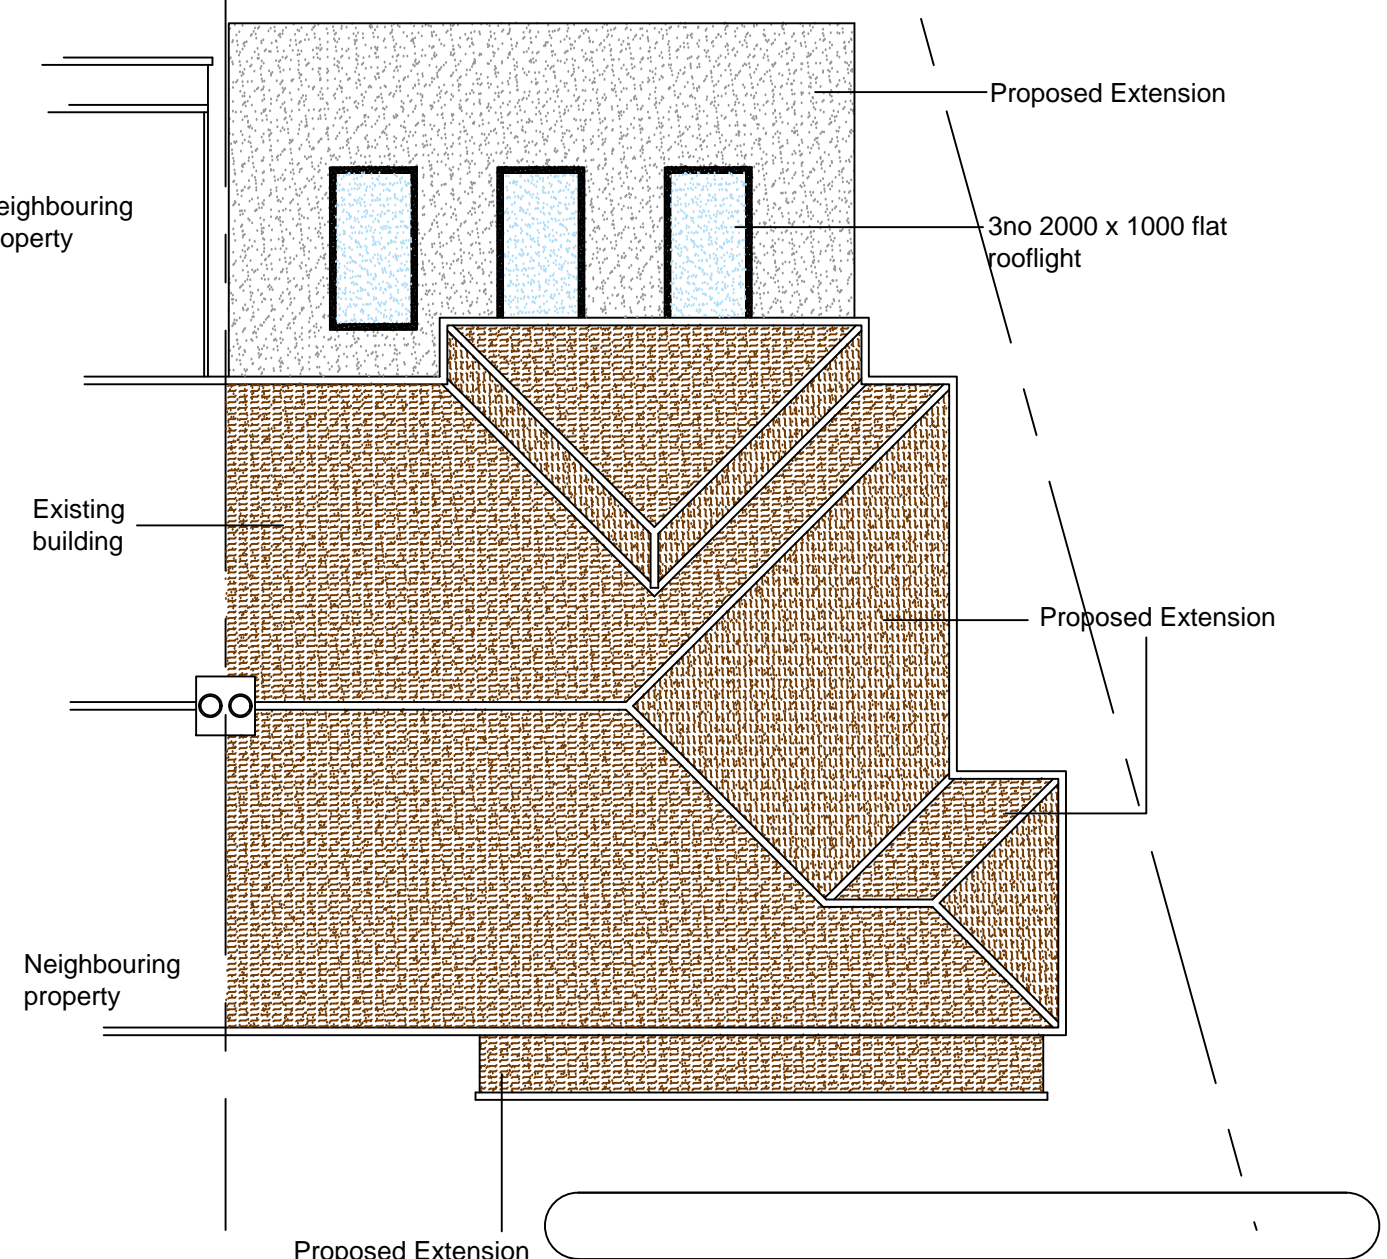

Proposed Elevations 1:100

Side

Proposed First Floor Plan 1:50

Proposed Roof / Site Plan 1:100

Architech Limited
 Architectural and Building Consultants
 Tel. 01462 634293 / 07768 123899

Project
 99 Bramble Road, Hatfield,
 Hertfordshire

Title
 Proposed Double Storey Side &
 Single Storey Rear Extension

Date Feb. 2022 **Scale** 1:50 1:100 **Status** Planning

2022 / 09 / 01 **A1**

Proposed Ground Floor Plan 1:50