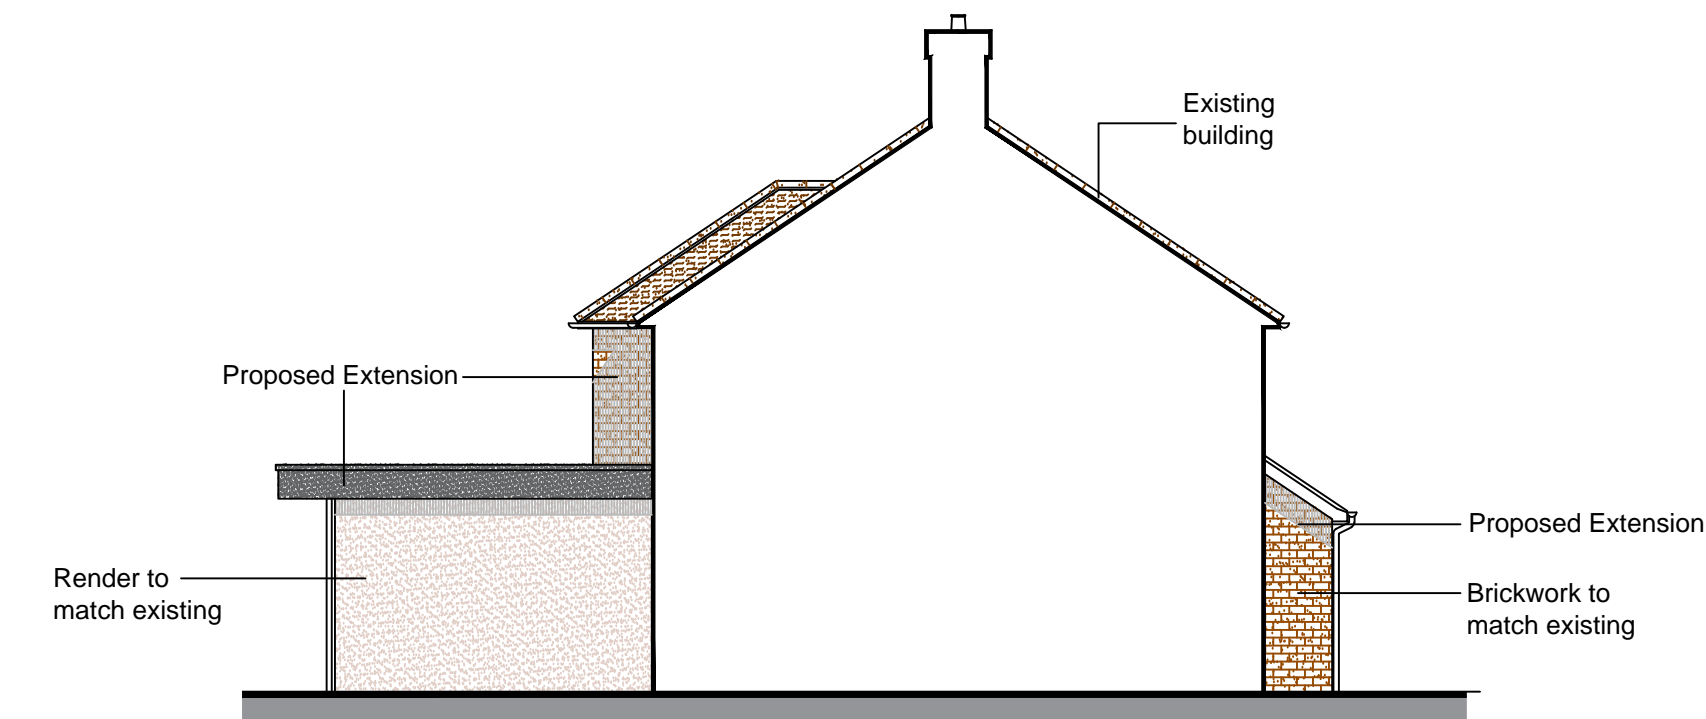

Proposed Elevations 1:100

Side

Proposed First Floor Plan 1:50

Proposed Roof / Site Plan 1:100

Architech Limited
 Architectural and Building Consultants
 Tel. 01462 634293 / 07768 123899

Project
 99 Bramble Road, Hatfield,
 Hertfordshire

Title
 Proposed Double Storey Side &
 Single Storey Rear Extension

Date Feb. 2022 **Scale** 1:50 1:100 **Status** Planning

2022 / 09 / 01 **A1**

Proposed Ground Floor Plan 1:50