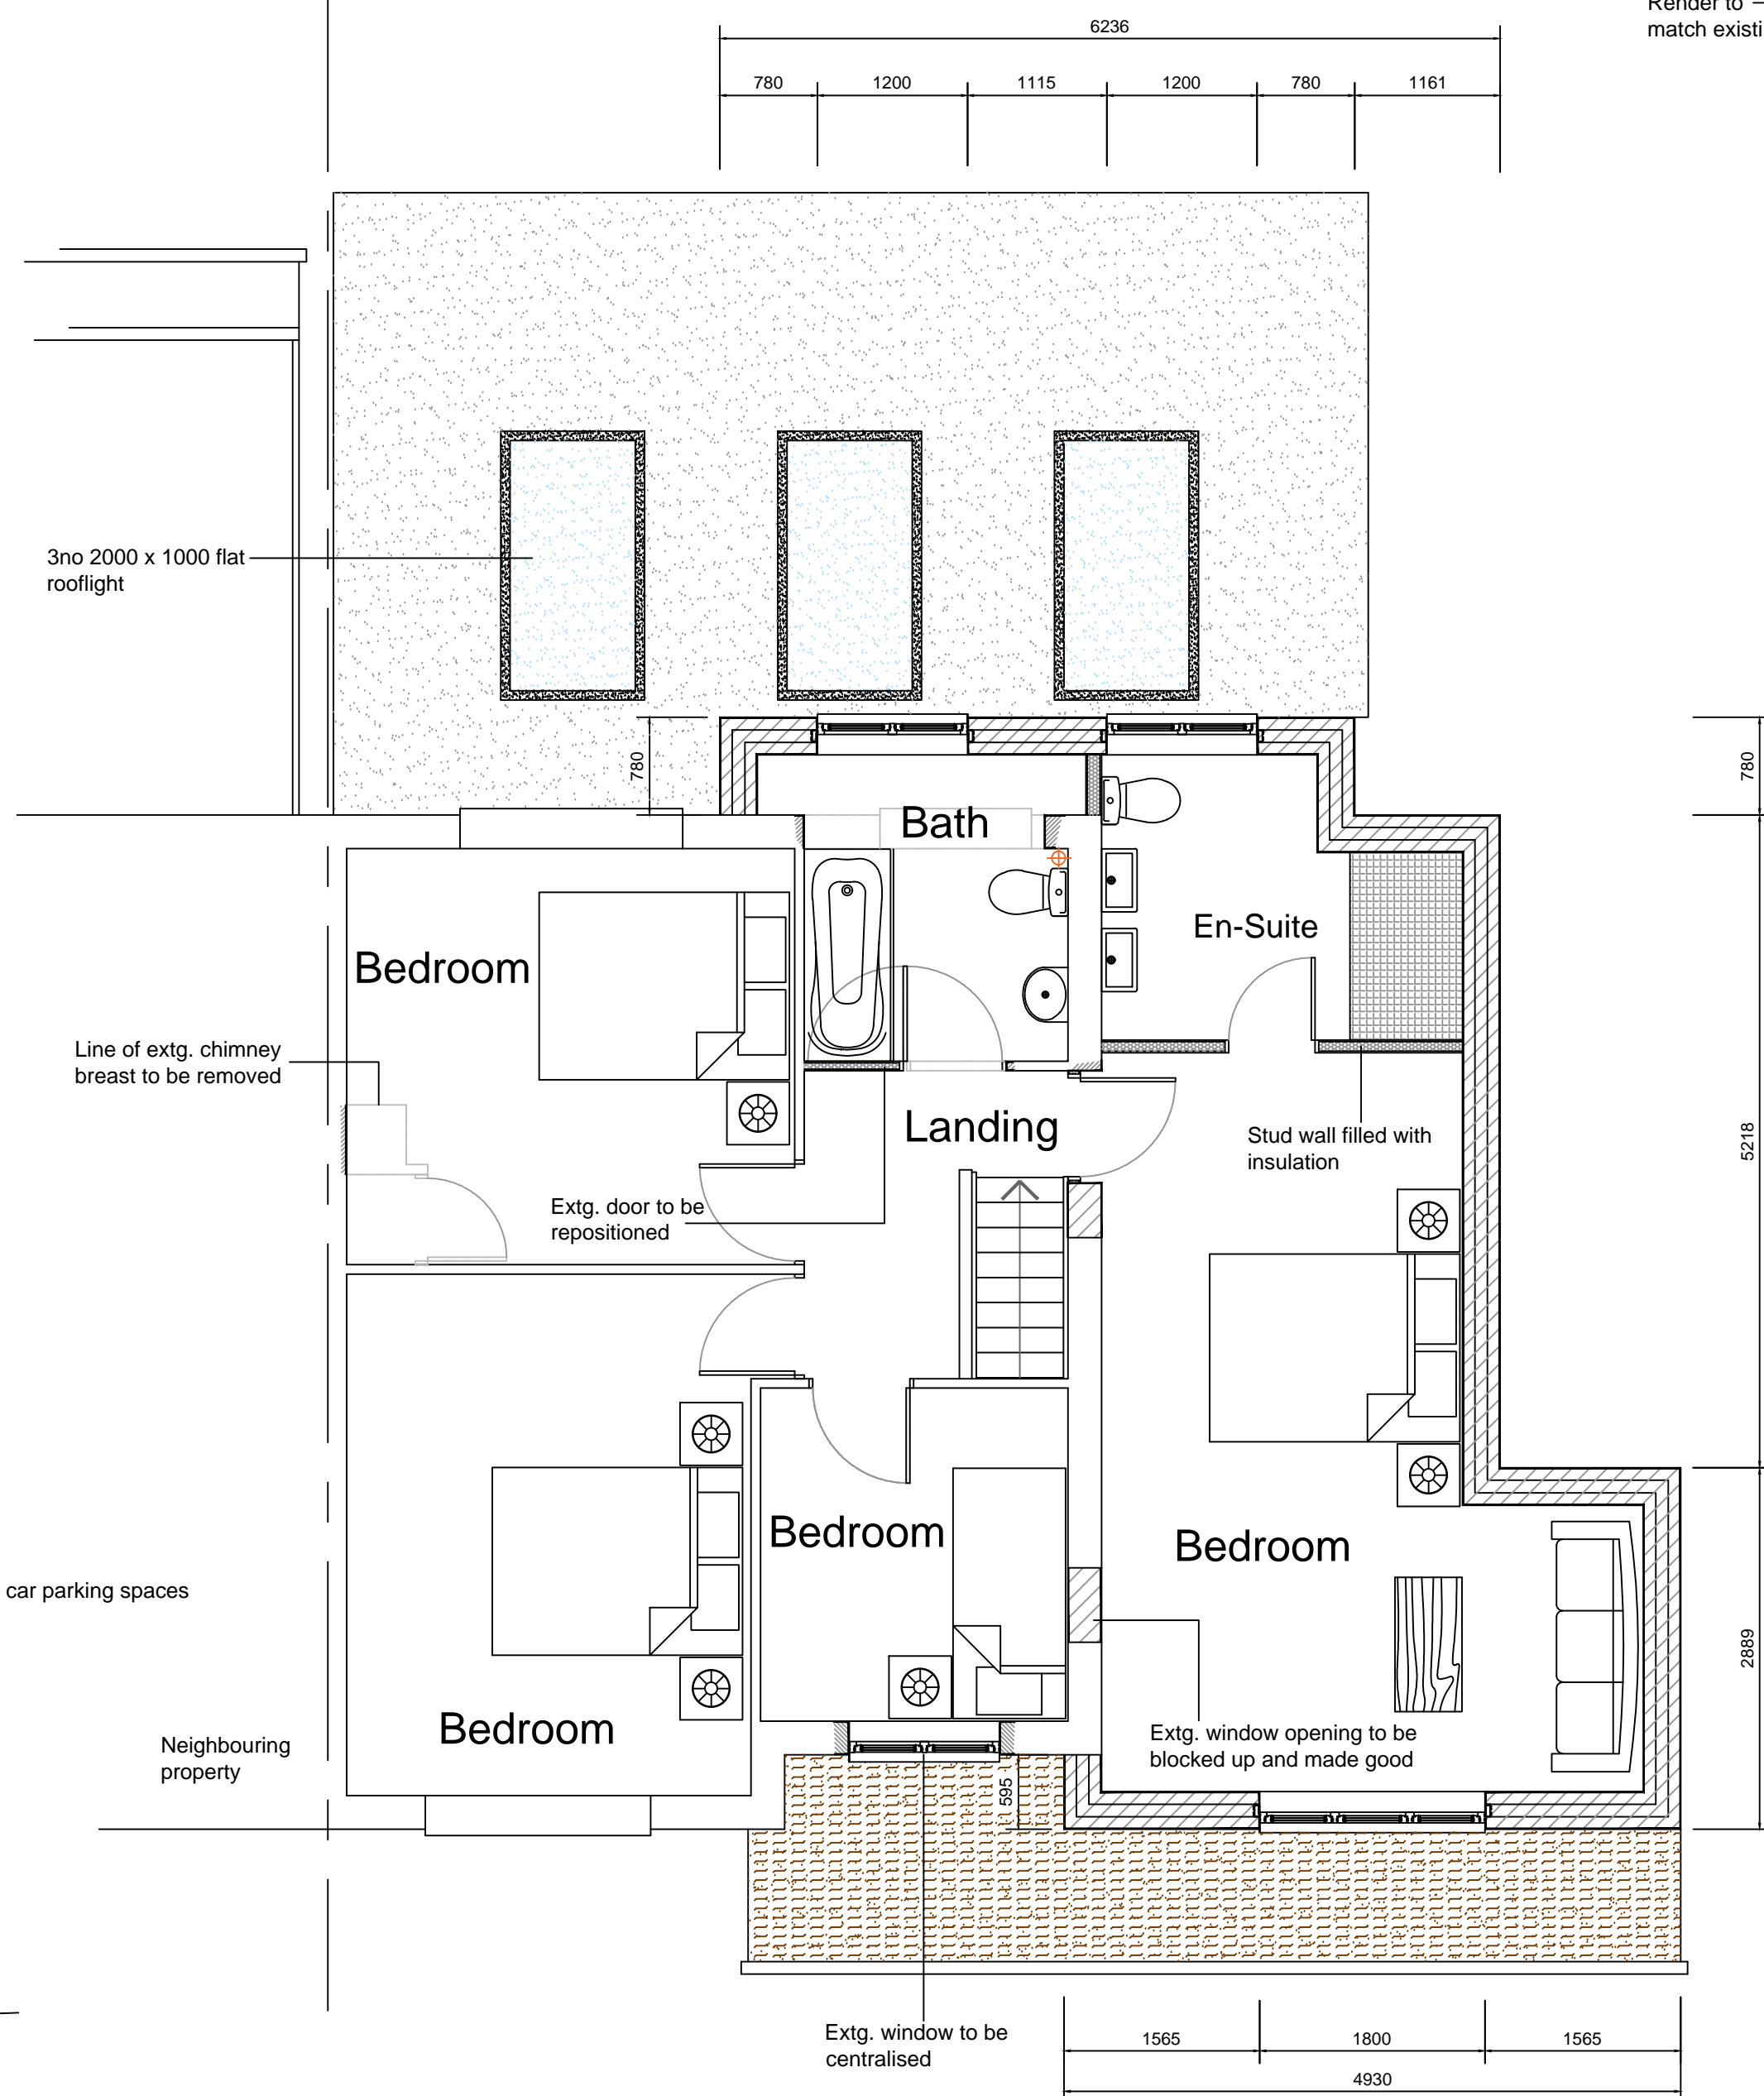

Proposed Elevations 1:100

Side

Proposed First Floor Plan 1:50

Proposed Roof / Site Plan 1:100

Architech Limited
 Architectural and Building Consultants
 Tel. 01462 634293 / 07768 123899

Project
 99 Bramble Road, Hatfield,
 Hertfordshire

Title
 Proposed Double Storey Side &
 Single Storey Rear Extension

Date Feb. 2022 **Scale** 1:50 1:100 **Status** Planning

2022 / 09 / 01 **A1**

Proposed Ground Floor Plan 1:50