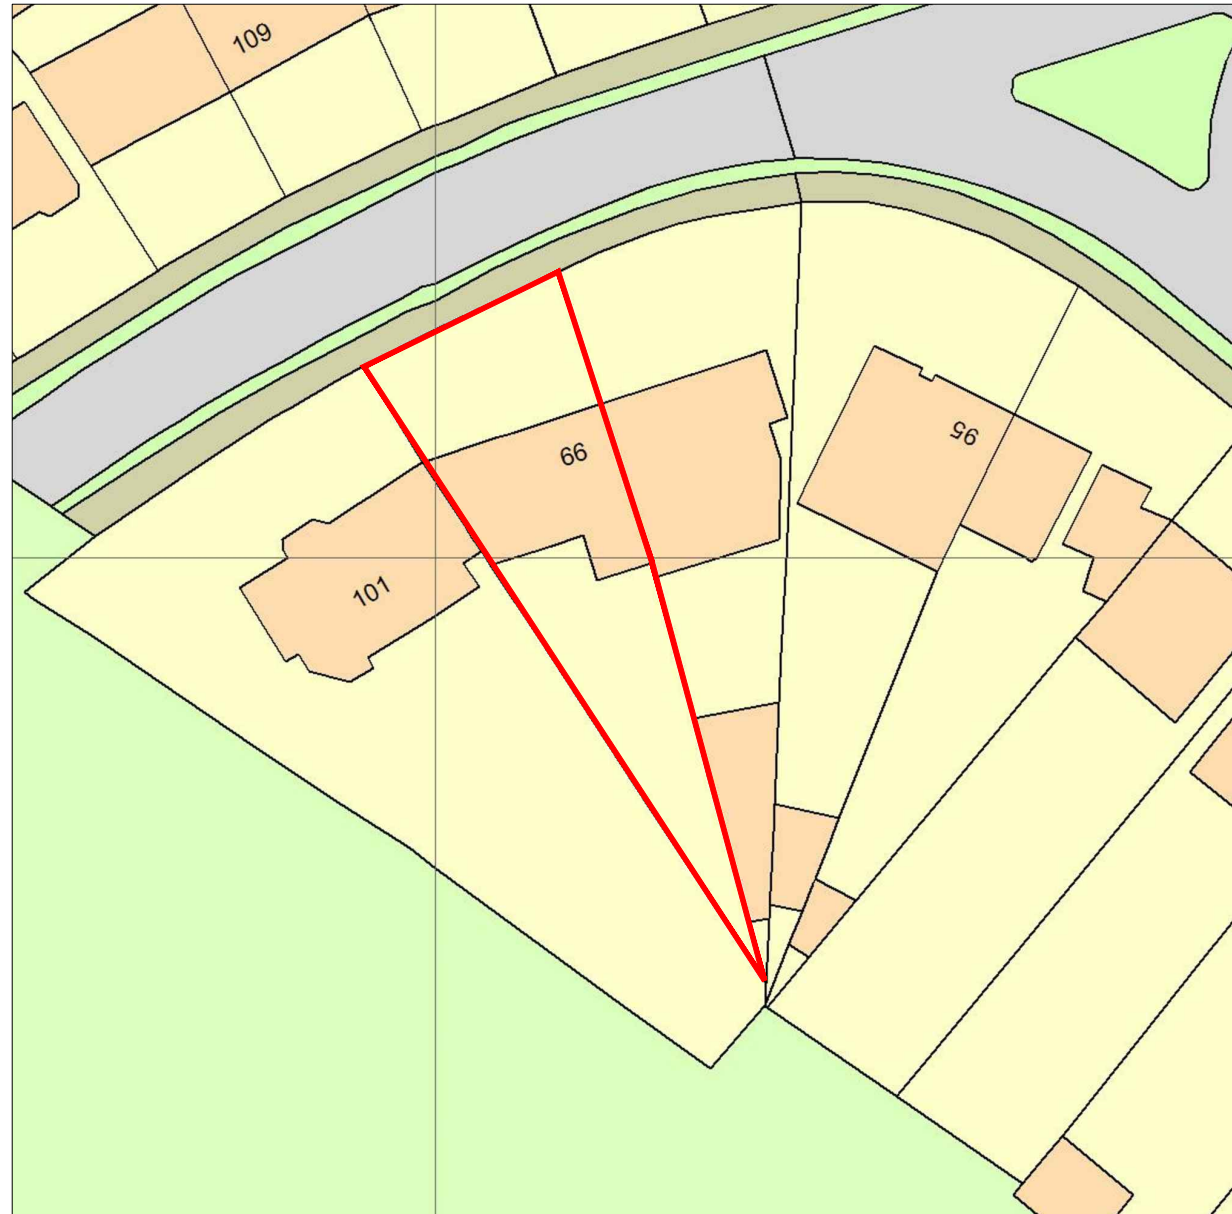

Site Plan 1:500

Location Plan 1:1250

1:500 Scale Bar

1:1250 Scale Bar

Architech Limited
 Architectural and Building Consultants
 Tel. 01462 634293 / 07768 123899

Project
 99 Bramble Road, Hatfield,
 Hertfordshire

Title
 Proposed Double Storey Side &
 Single Storey Rear Extension

Date	Scale	Status
Feb. 2022	1:1250 1:500	Planning

2022 / 09 / 03		A3
----------------	--	----