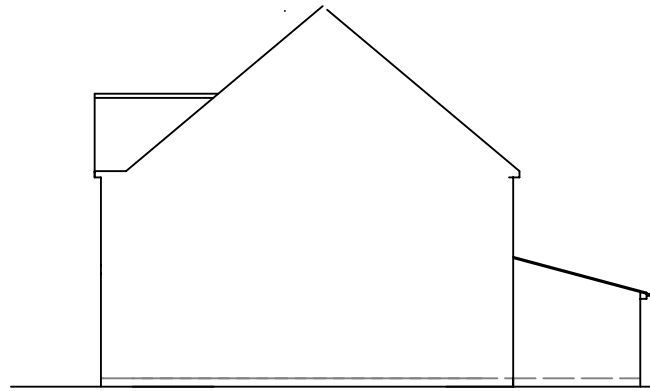

Side Elevation

Side Elevation

Rear Elevation

Scale 1:100

REVISIONS			CONTRACT	DETAIL
NO.	DETAILS	DATE		
			Extension at 9 Campion Road Hatfield	Elevations as Proposed
CLIENT:				
DRAWN: rgl			DATE: july 03	DRAWING NO.
REVISION:			SCALE: 1:100	mp.254
STATUS:				