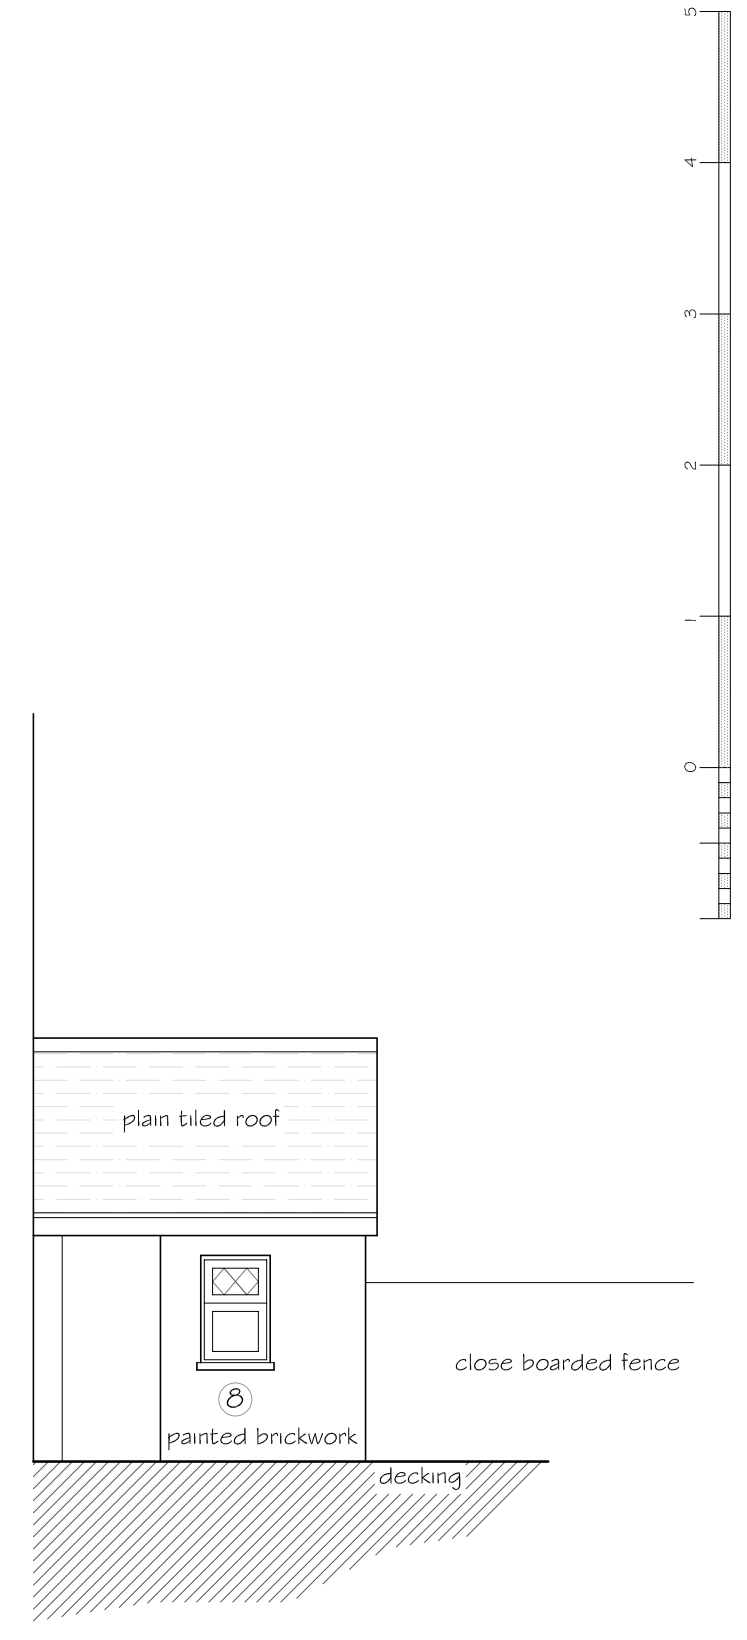

Rear Elevation

Side Elevation

PNA
 Architectural Design
 01763 271292 / 242648
 Copyright © email : info@pna.eclipse.co.uk Do Not Scale

44 Fore Street
 Hatfield
 AL9 5AH

Scale: 1:50 @ A3
 Date: December 2022