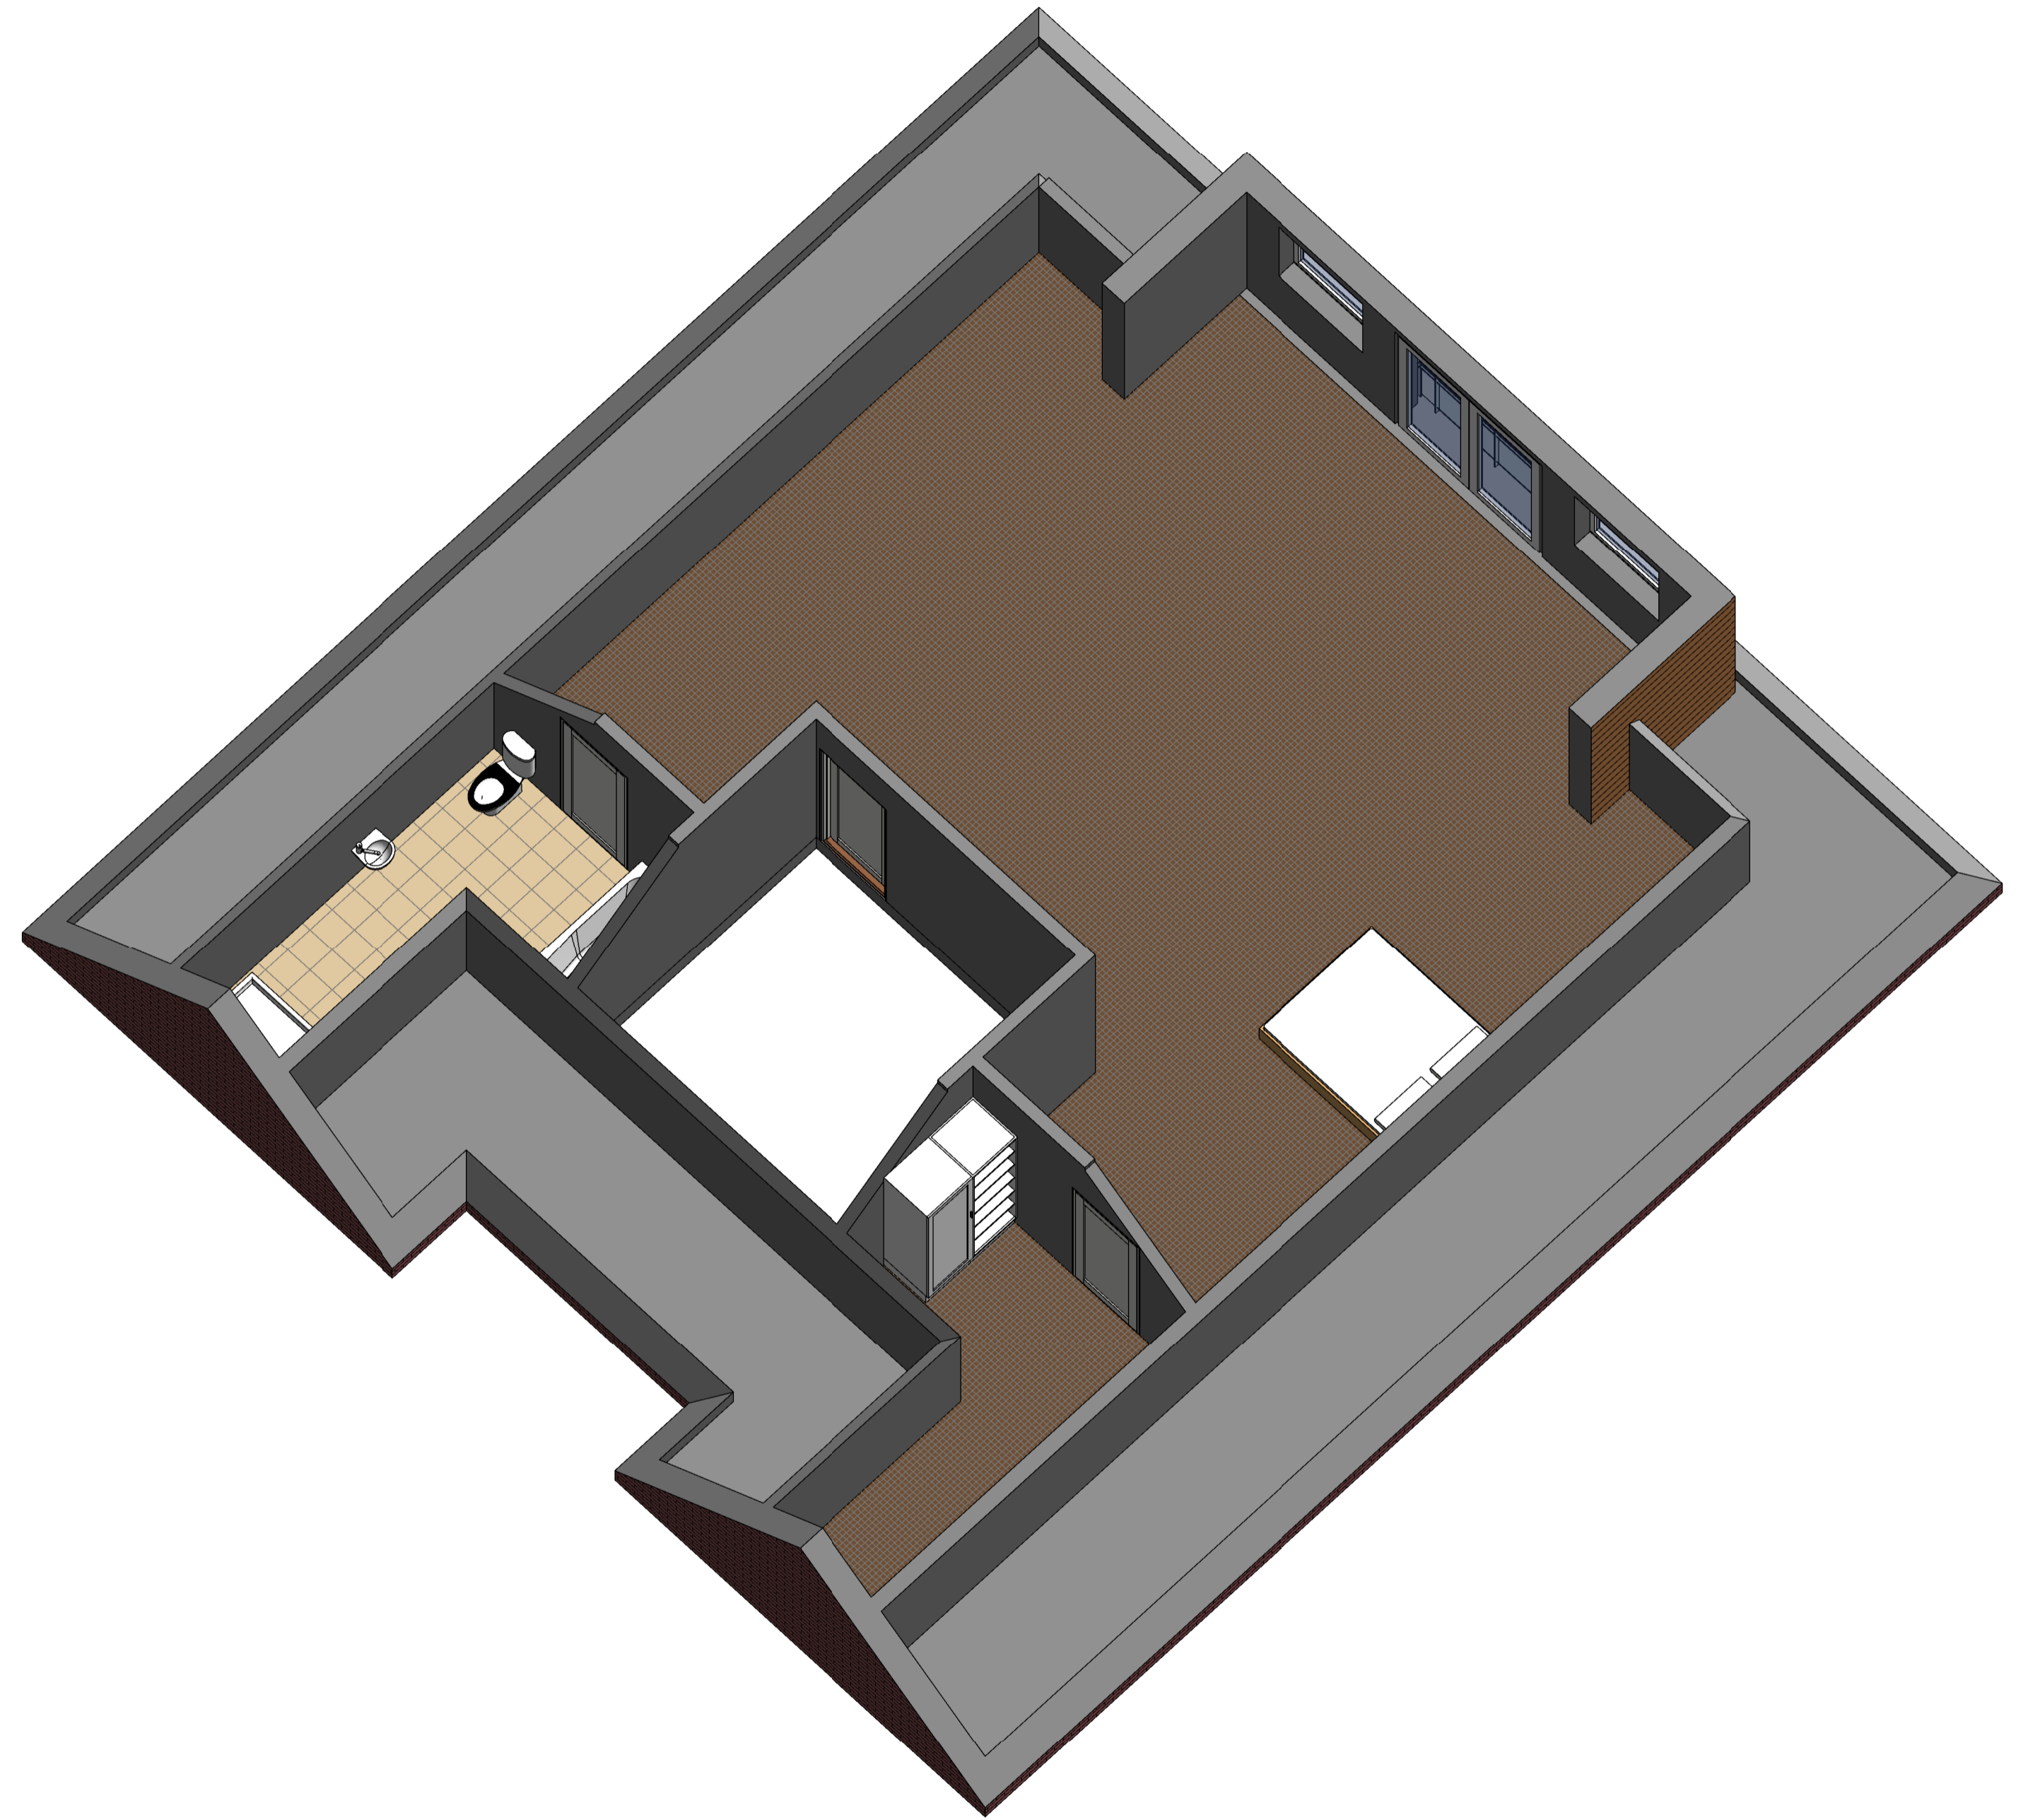

1 Proposed First Floor 3D View

2 Proposed Loft Floor 3D View

Project Address	8 Hill Rise, Potters Bar, EN6 4EE
Sheet Title	Proposed First and Loft Floor 3D Views
Sheet Number	A111
Revision	
Issue Date	29/01/2018