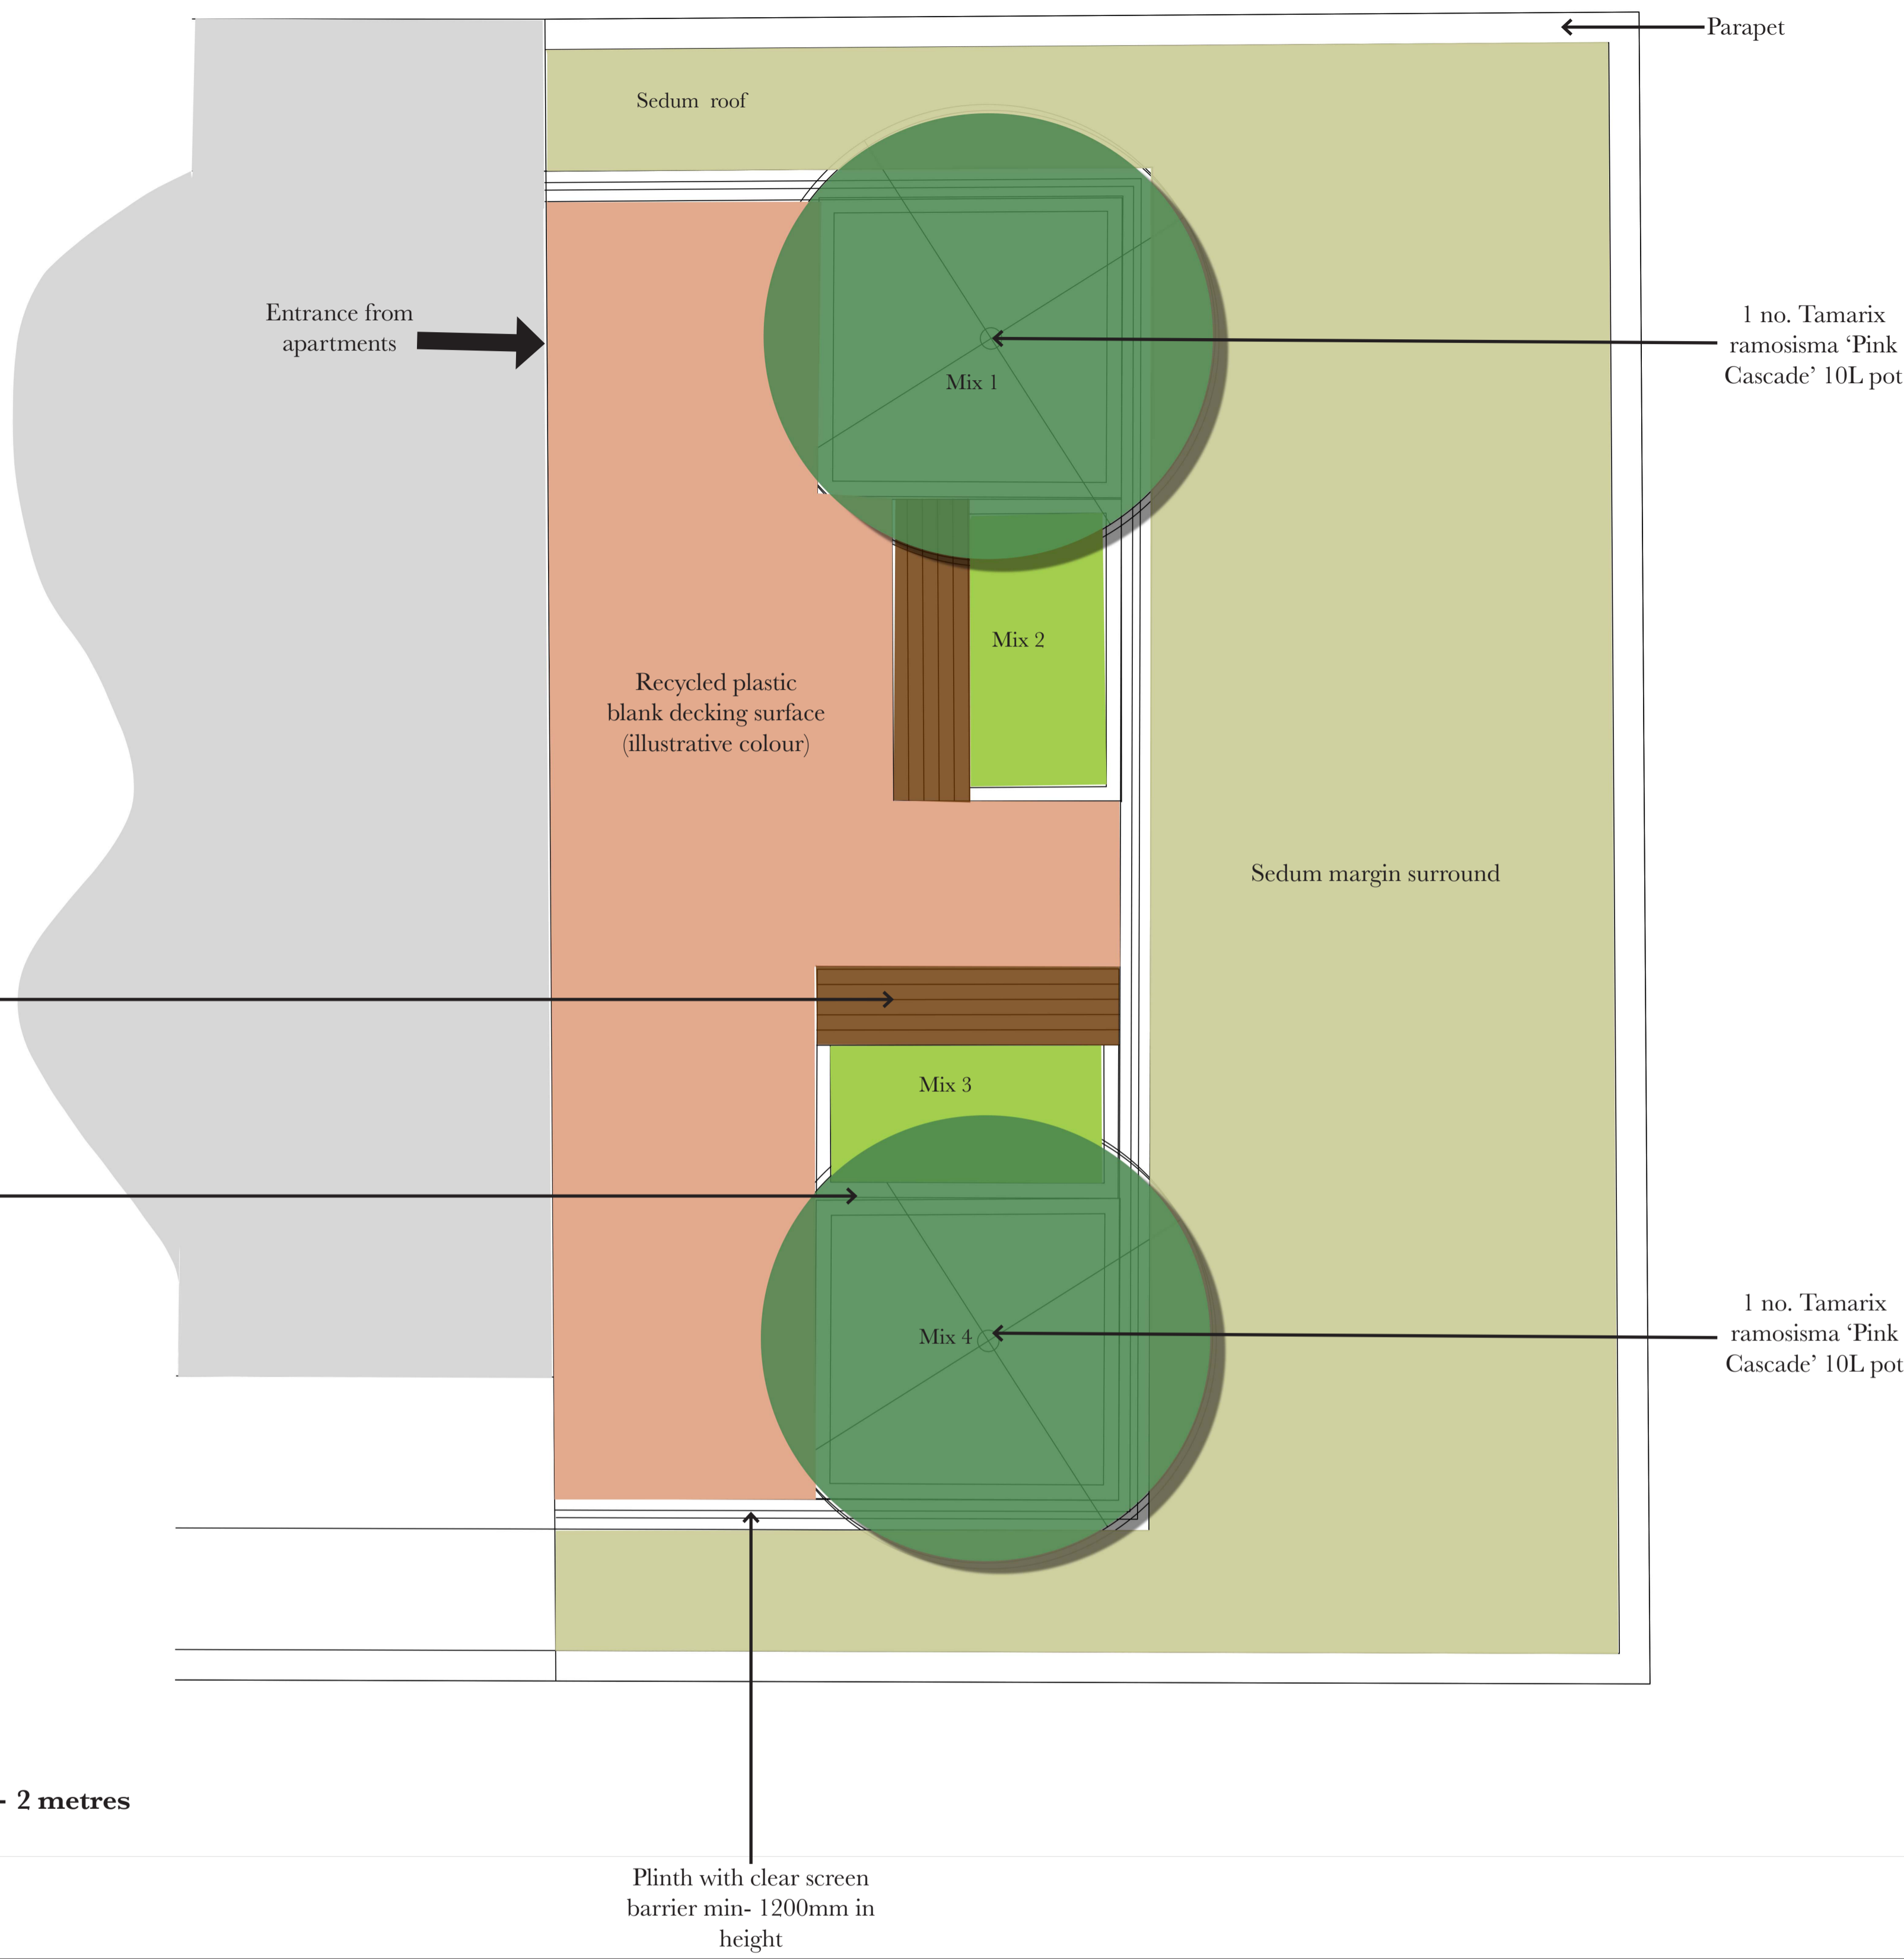

General Arrangement

Indicative Plant Schedule

Plant species	Pot size	Density	Notes
Mix 1			
Achillea filipendulina 'Sumer Pastels'	1L	4 per metre	Randomly planted in groups of 3,5 or 7
Corynephorus 'Spikey Blue'	1L	4 per metre	
Mix 2			
Festuca gluca	1L	4 per metre	
Geranium 'Rozanne'	1L	4 per metre	
Mix 3			
Gaillardia 'Snappy'	1L	4 per metre	
Osteospermum jacundum var. compactum	1L	4 per metre	
Mix 4			
Nepeta cataria 'Six Hills Giant'	3L	3 per metre	Planted alternately in groups of 3
Rosemary 'Miss Jessop Upright'	3L	3 per metre	

DRAWING Seventh Floor Roof Gardens -Landscape Strategy			
PROJECT Comet Way			
CLIENT Comet Way Limited			
SCALE NTS	DATE Nov:2020	DRAWN SW	
DRAWING NUMBER BLA021-006		REVISION	