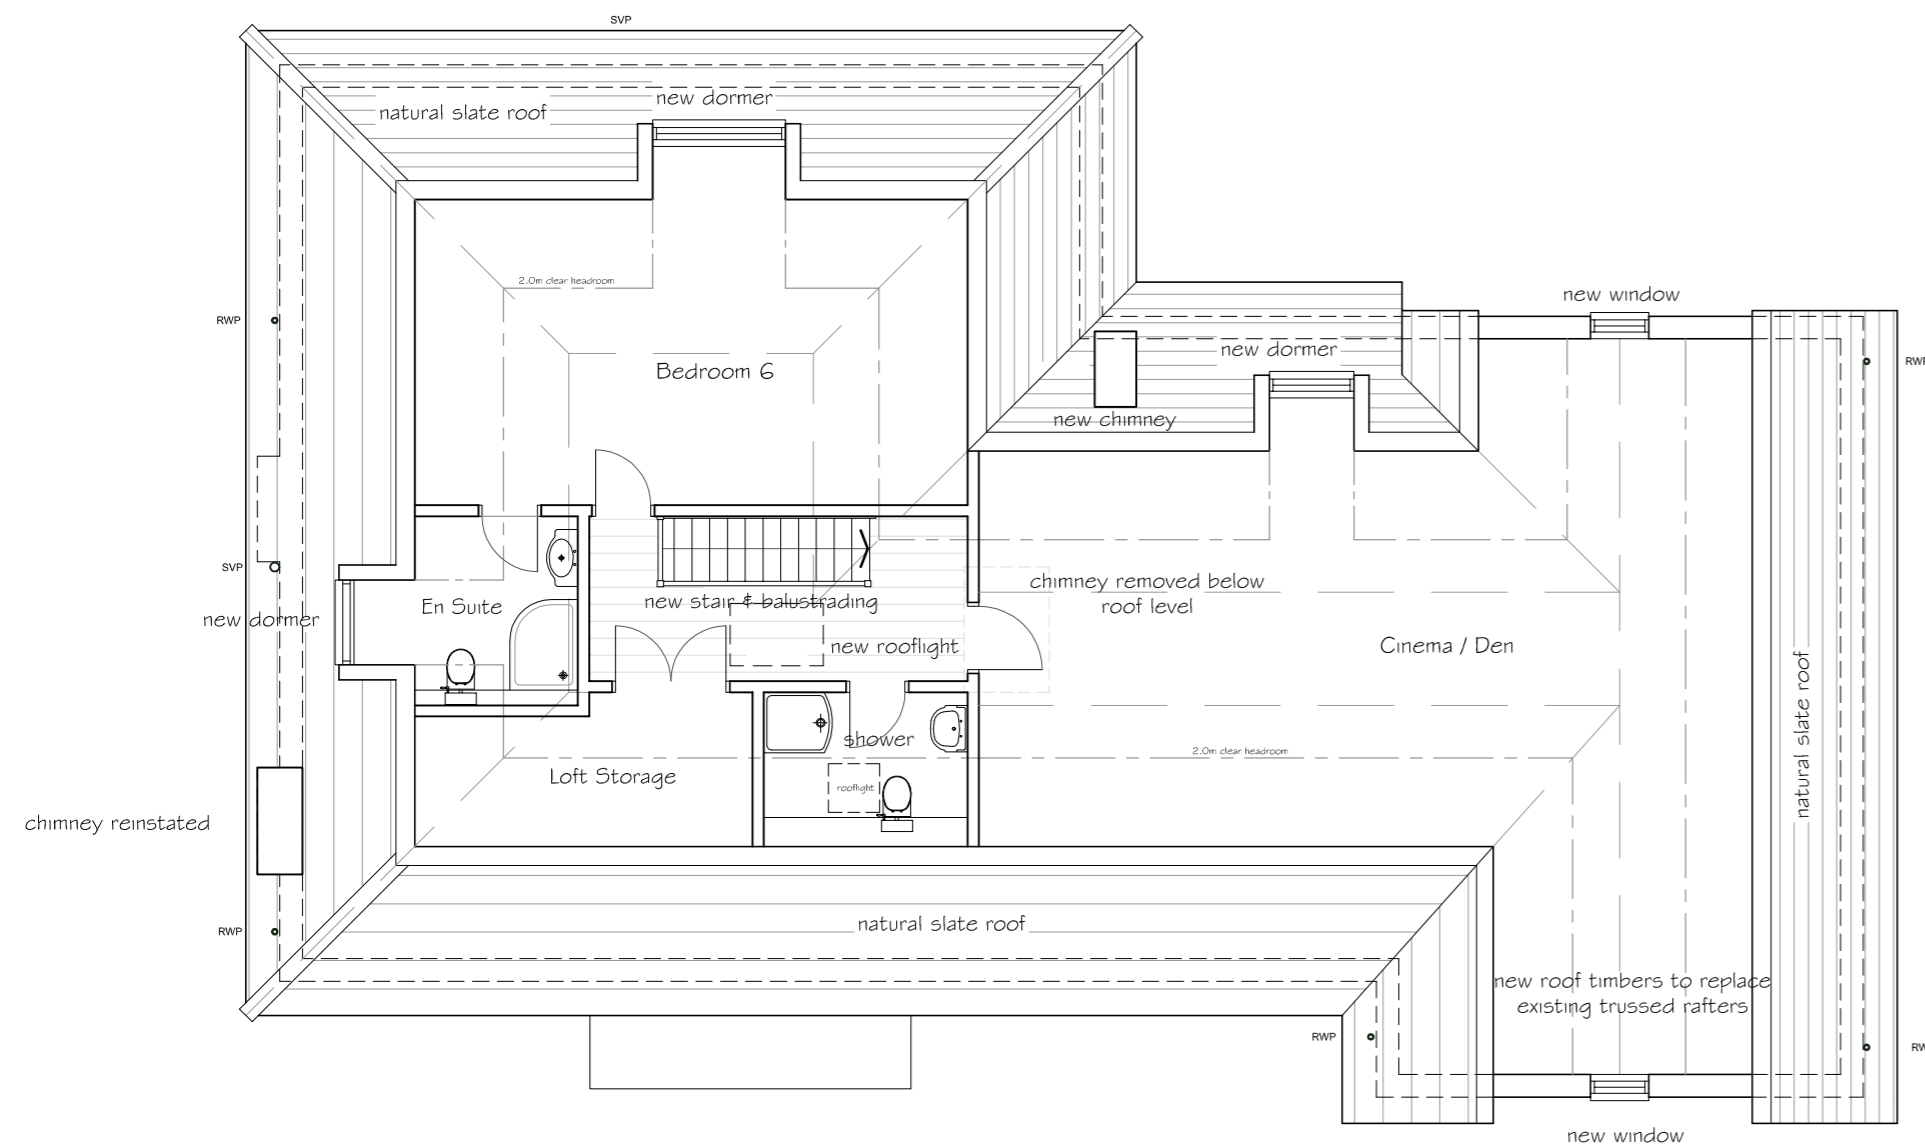

Ground Floor Layout

First Floor Layout

Attic Layout

Revision _____ Date _____

PNA
 2 The Coach House, Comeybury Farm
 Ermine Street, Buntingford, Herts, SG9 9RS
 01763 271292 / 01707 276595
 email : info@pna.eclipse.co.uk

Job Title
35 Kentish Lane
Brookmans Park
Hatfield Herts

Drawing Title
Proposed Floor Plans

Date **March 2016** Scale **1:100 @ A2**

Job No **774** Drawing No **03**

Copyright (c) **Do Not Scale**