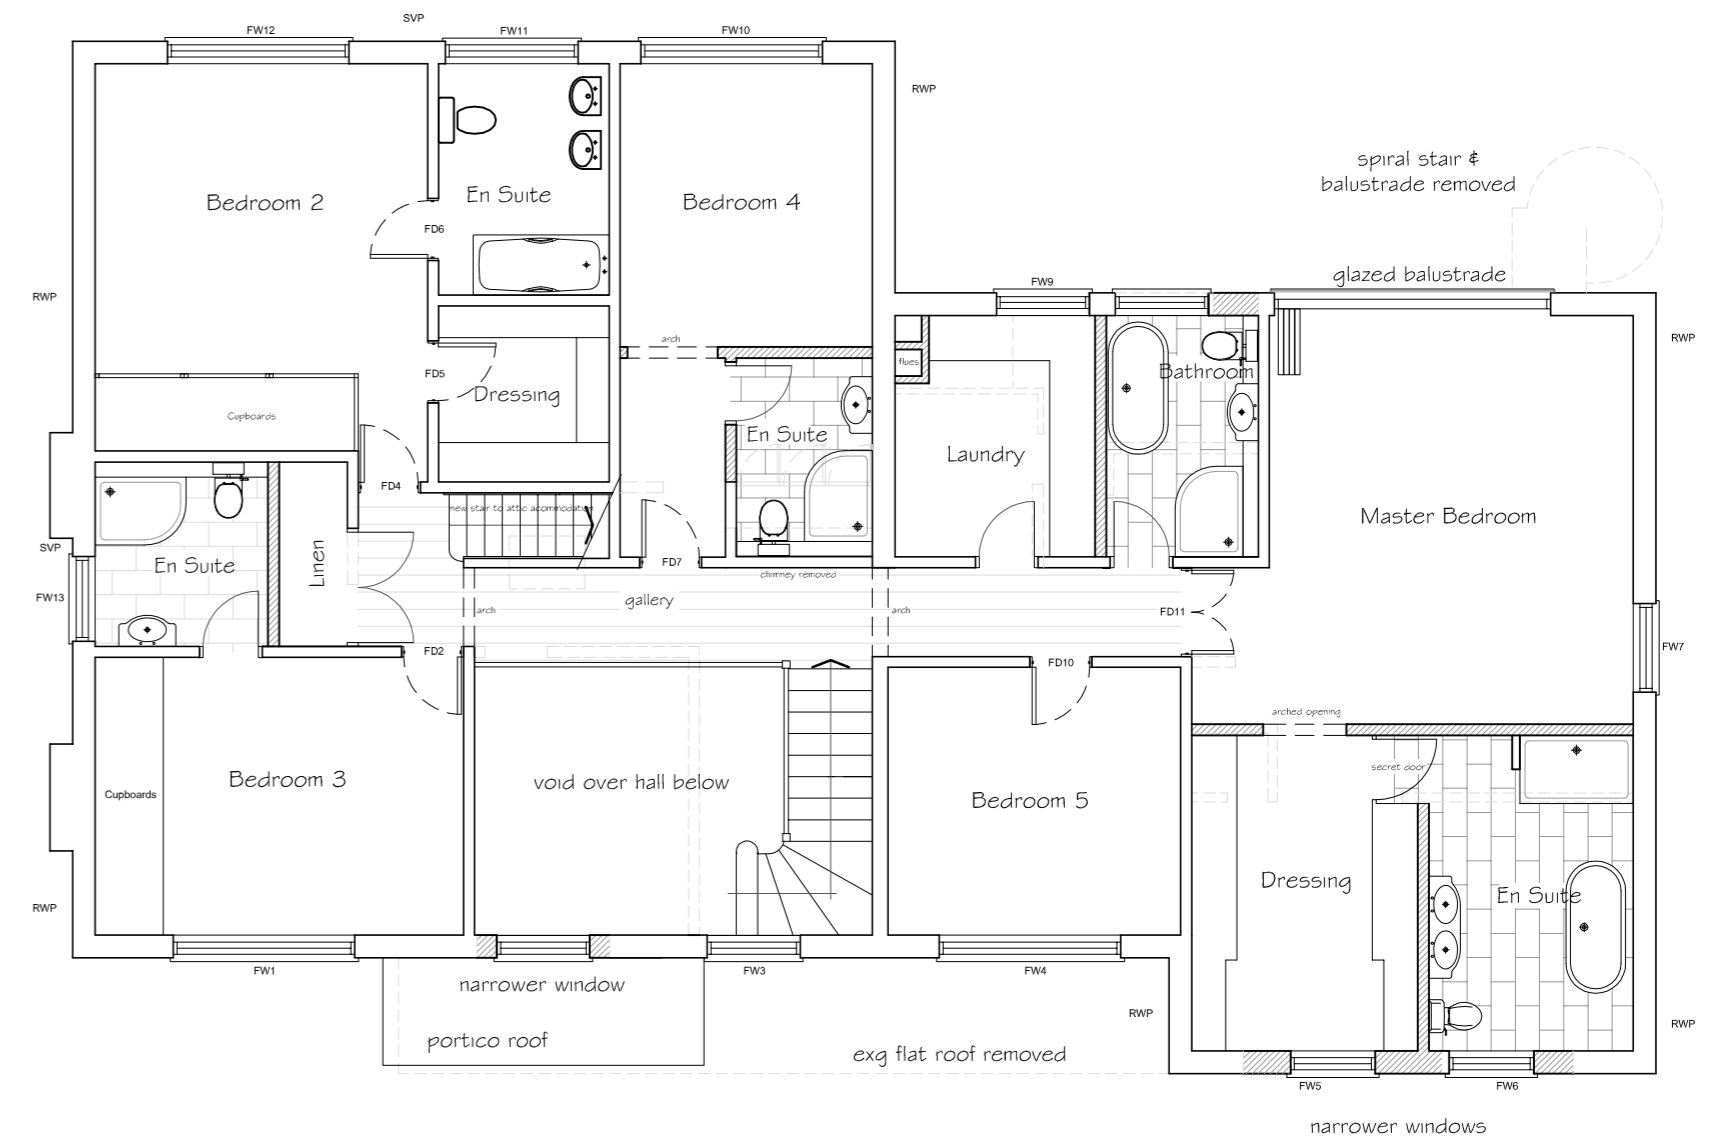

Ground Floor Layout

First Floor Layout

Attic Layout

Revision _____ Date _____

PNA
 2 The Coach House, Comeybury Farm
 Ermine Street, Buntingford, Herts, SG9 9RS
 01763 271292 / 01707 276595
 email : info@pna.eclipse.co.uk

Job Title
35 Kentish Lane
Brookmans Park
Hatfield Herts

Drawing Title
Proposed Floor Plans

Date **March 2016** Scale **1:100 @ A2**

Job No **774** Drawing No **03**

Copyright (c) **Do Not Scale**