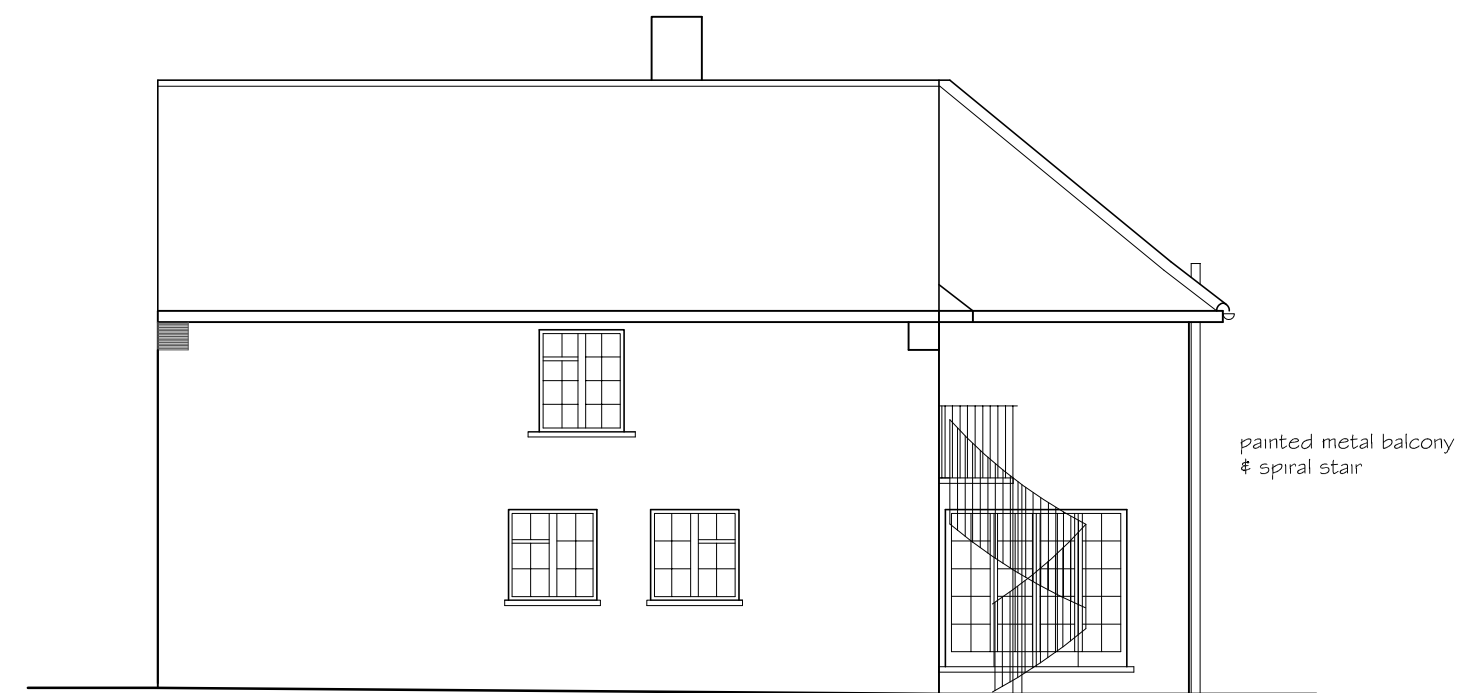

Front Elevation

Side Elevation

Rear Elevation

Side Elevation

Revision \_\_\_\_\_ Date \_\_\_\_\_

**PNA**

2 The Coach House, Comeybury Farm  
Ermine Street, Buntingford, Herts, SG9 9RS  
01763 271292 / 01707 276595  
email : info@pna.eclipse.co.uk

Job Title  
**35 Kentish Lane**  
Brookmans Park  
Hatfield Herts

Drawing Title  
**Existing Elevations**

Date February 2016 Scale 1:100 @ A2

Job No 774 Drawing No 02

Copyright (c) Do Not Scale