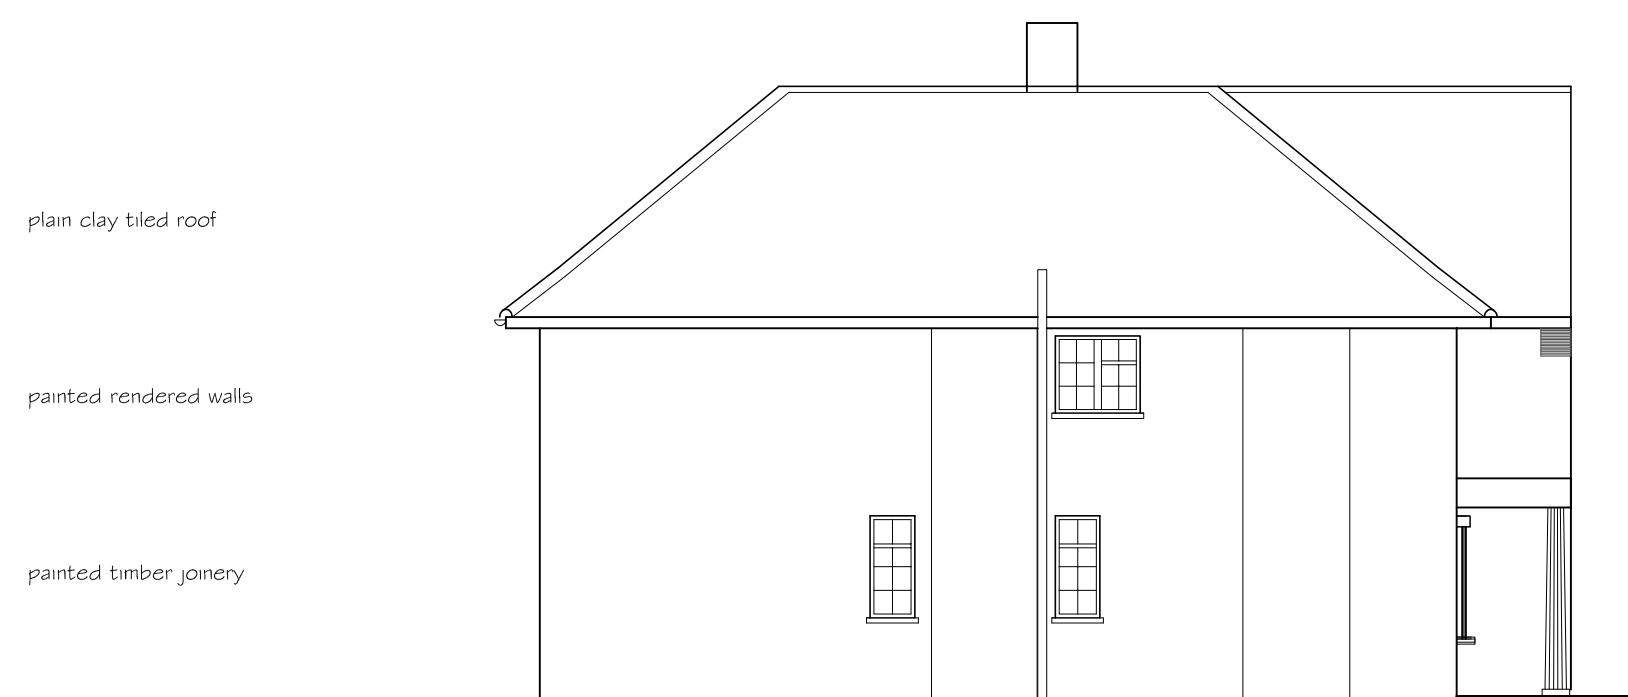

Front Elevation

Side Elevation

Rear Elevation

Side Elevation

Revision \_\_\_\_\_ Date \_\_\_\_\_

**PNA**

2 The Coach House, Comeybury Farm  
Ermine Street, Buntingford, Herts, SG9 9RS  
01763 271292 / 01707 276595  
email : info@pna.eclipse.co.uk

Job Title  
**35 Kentish Lane**  
Brookmans Park  
Hatfield Herts

Drawing Title  
**Existing Elevations**

Date February 2016 Scale 1:100 @ A2

Job No 774 Drawing No 02

Copyright (c) Do Not Scale