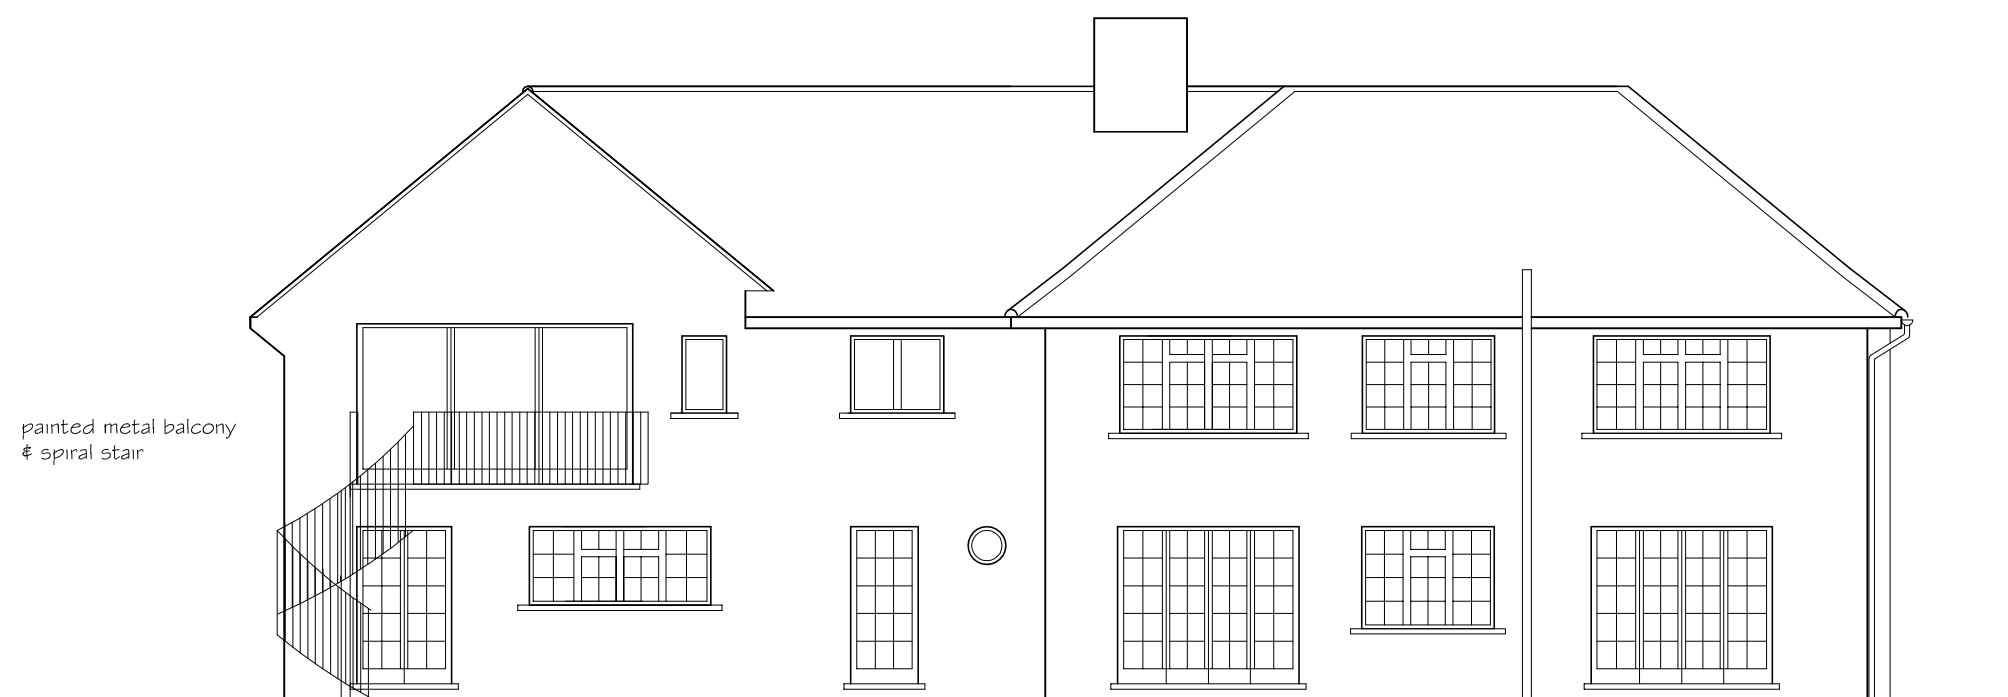

Front Elevation

Side Elevation

Rear Elevation

Side Elevation

Revision \_\_\_\_\_ Date \_\_\_\_\_

**PNA**

2 The Coach House, Comeybury Farm  
Ermine Street, Buntingford, Herts, SG9 9RS  
01763 271292 / 01707 276595  
email : info@pna.eclipse.co.uk

Job Title  
**35 Kentish Lane**  
Brookmans Park  
Hatfield Herts

Drawing Title  
**Existing Elevations**

Date February 2016 Scale 1:100 @ A2

Job No 774 Drawing No 02

Copyright (c) Do Not Scale