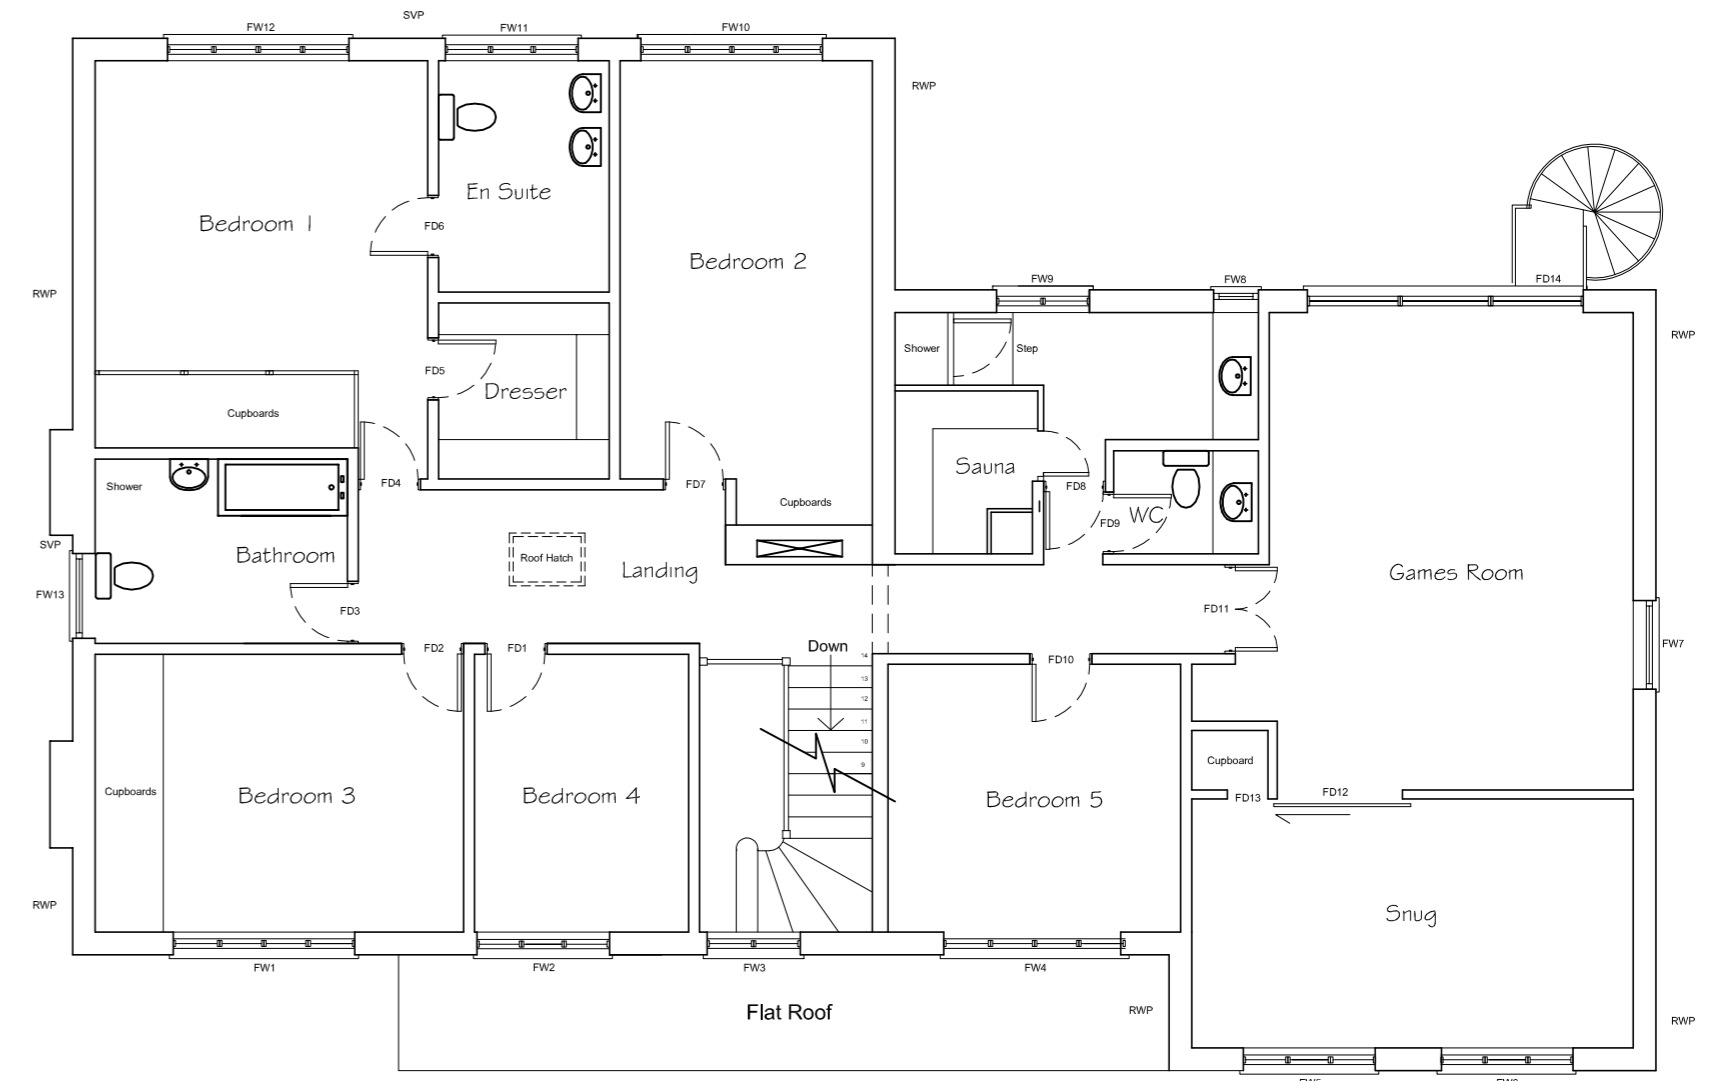

Ground Floor Layout

First Floor Layout

Attic Layout

Revision _____ Date _____

PNA

2 The Coach House, Comeybury Farm
 Ermine Street, Buntingford, Herts, SG9 9RS
 01763 271292 / 01707 276595
 email : info@pna.eclipse.co.uk

Job Title
35 Kentish Lane
Brookmans Park
Hatfield Herts

Drawing Title
Existing Floor Plans

Date February 2016 Scale 1:100 @ A2

Job No 774 Drawing No 01

Copyright (c) Do Not Scale