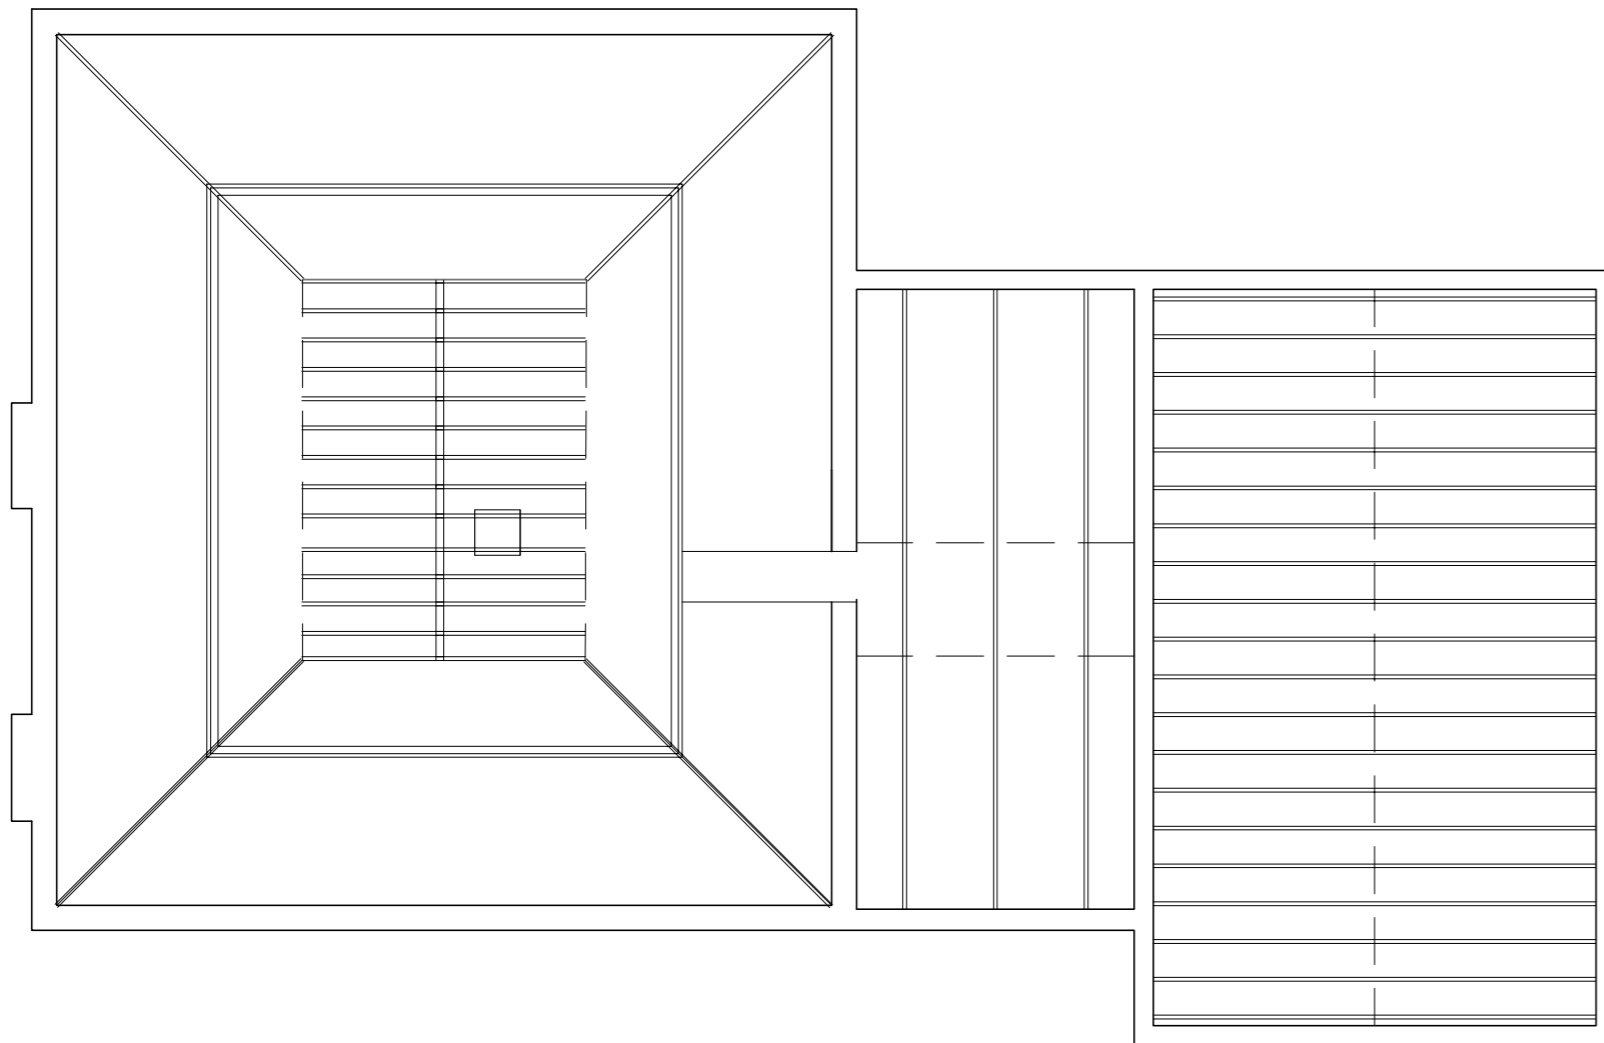

Ground Floor Layout

First Floor Layout

Attic Layout

Revision _____ Date _____

PNA

2 The Coach House, Comeybury Farm
 Ermine Street, Buntingford, Herts, SG9 9RS
 01763 271292 / 01707 276595
 email : info@pna.eclipse.co.uk

Job Title
35 Kentish Lane
Brookmans Park
Hatfield Herts

Drawing Title
Existing Floor Plans

Date February 2016 Scale 1:100 @ A2

Job No 774 Drawing No 01

Copyright (c) Do Not Scale