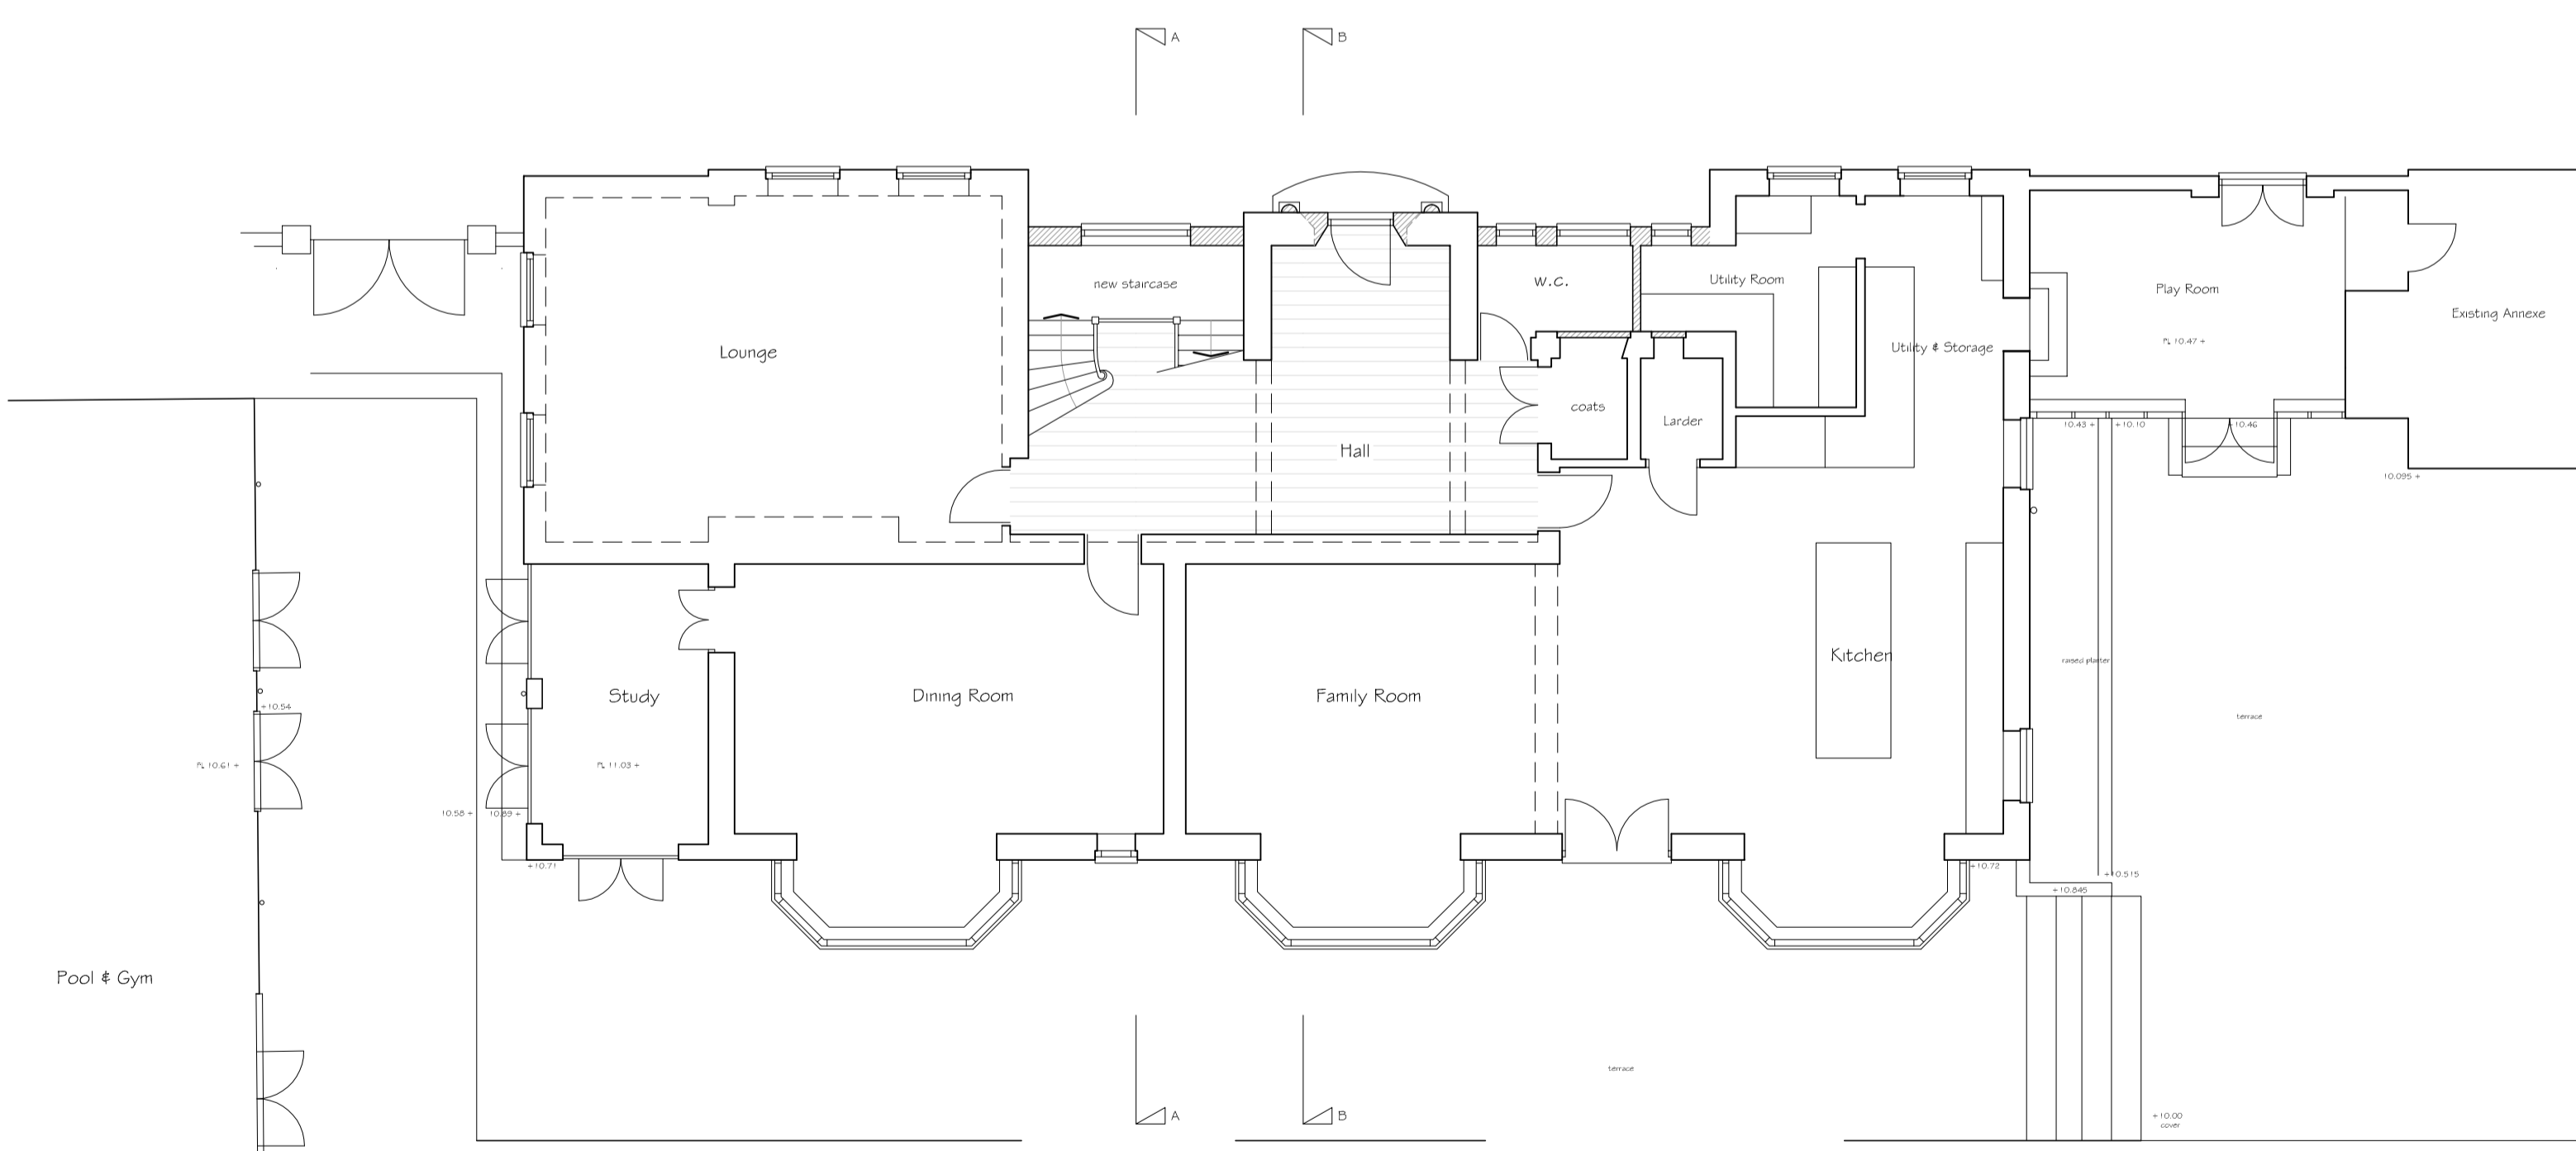

NORTH WEST ELEVATION

SECTION A - A

SECTION B - B

GROUND FLOOR LAYOUT

FIRST FLOOR LAYOUT

Revision _____ Date _____
PNA
 2 The Coach House, Comeybury Farm
 Emme Street, Buntingford, Herts, SG9 9RS
 01763 271292 / 01707 276595
 email : info@pna.eclipse.co.uk

Job Title
Carbone House
Carbone Hill
Northaw
Herts

Drawing Title
Alterations & Extension
Plans, Sections and
Front Elevation : Proposed

Date **September 2016** Scale **1:100**

Job No **771** Drawing No **07**