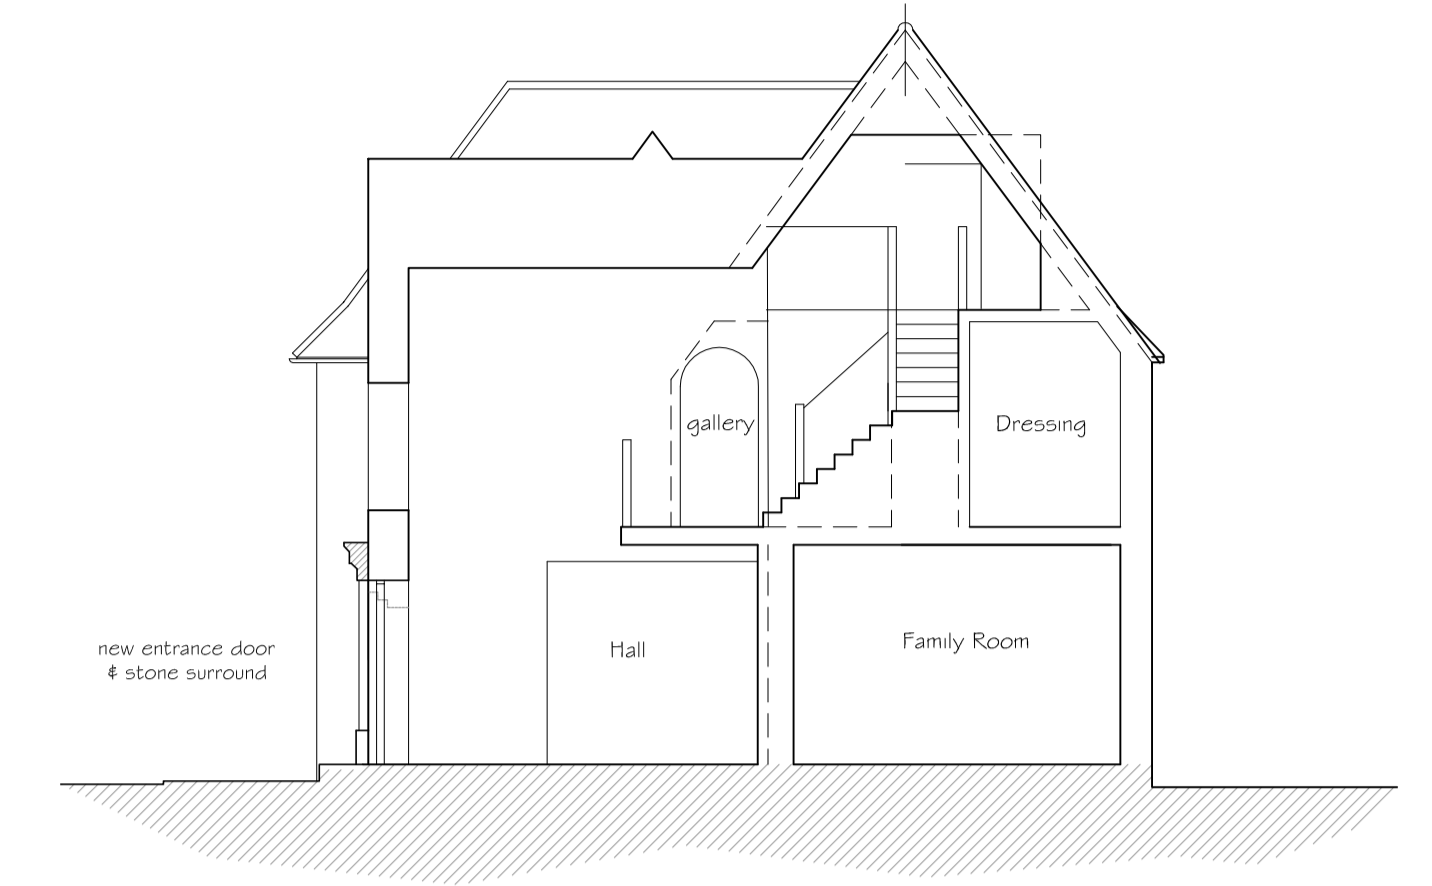

NORTH WEST ELEVATION

SECTION A - A

SECTION B - B

GROUND FLOOR LAYOUT

FIRST FLOOR LAYOUT

Revision _____ Date _____
PNA
 2 The Coach House, Comeybury Farm
 Emme Street, Buntingford, Herts, SG9 9RS
 01763 271292 / 01707 276595
 email : info@pna.eclipse.co.uk

Job Title
Carbone House
Carbone Hill
Northaw
Herts

Drawing Title
Alterations & Extension
Plans, Sections and
Front Elevation : Proposed

Date **September 2016** Scale **1:100**

Job No **771** Drawing No **07**