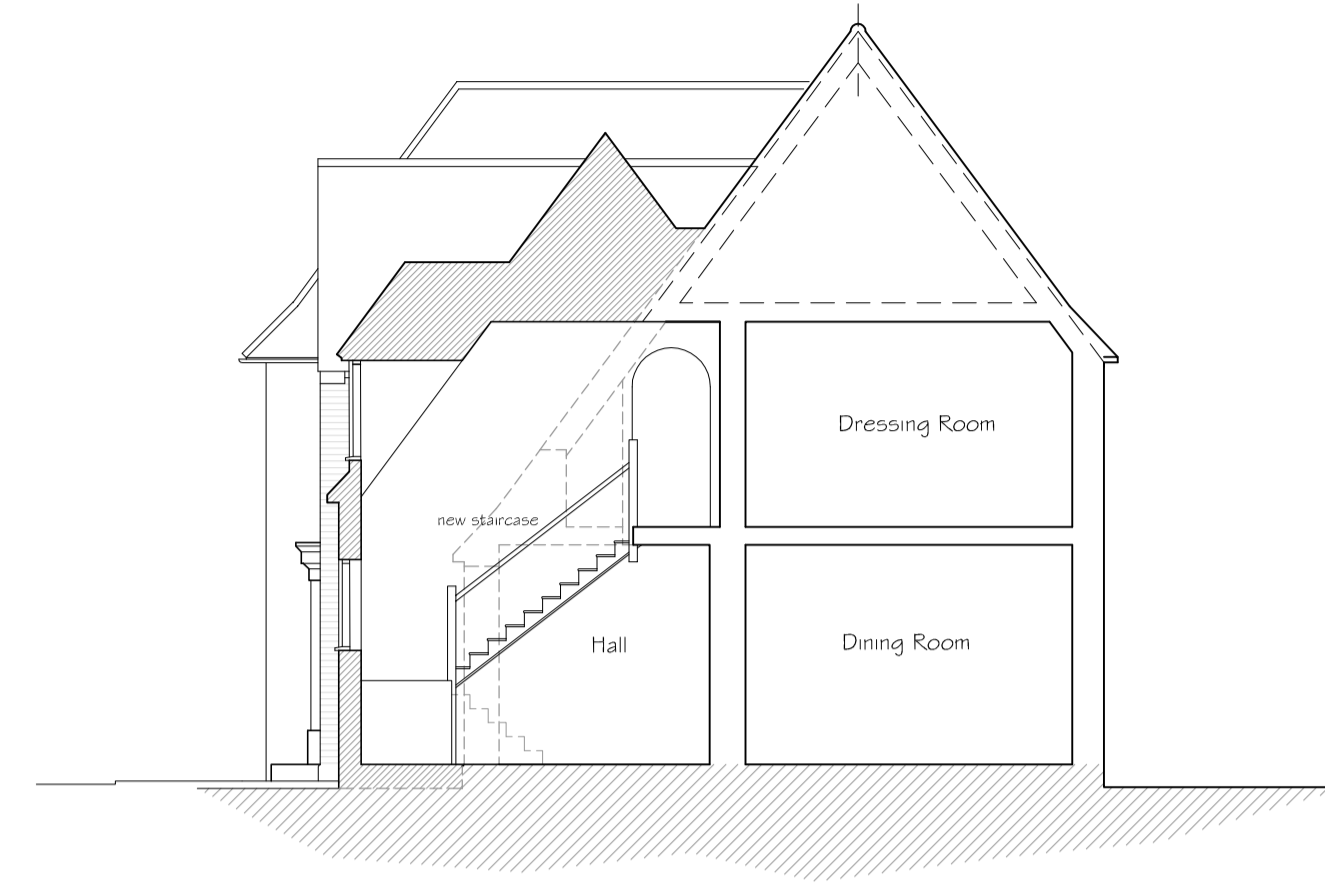

NORTH WEST ELEVATION

SECTION A - A

SECTION B - B

GROUND FLOOR LAYOUT

FIRST FLOOR LAYOUT

Revision _____ Date _____
PNA
 2 The Coach House, Comeybury Farm
 Emme Street, Buntingford, Herts, SG9 9RS
 01763 271292 / 01707 276595
 email : info@pna.eclipse.co.uk

Job Title
Carbone House
Carbone Hill
Northaw
Herts

Drawing Title
Alterations & Extension
Plans, Sections and
Front Elevation : Proposed

Date **September 2016** Scale **1:100**

Job No **771** Drawing No **07**