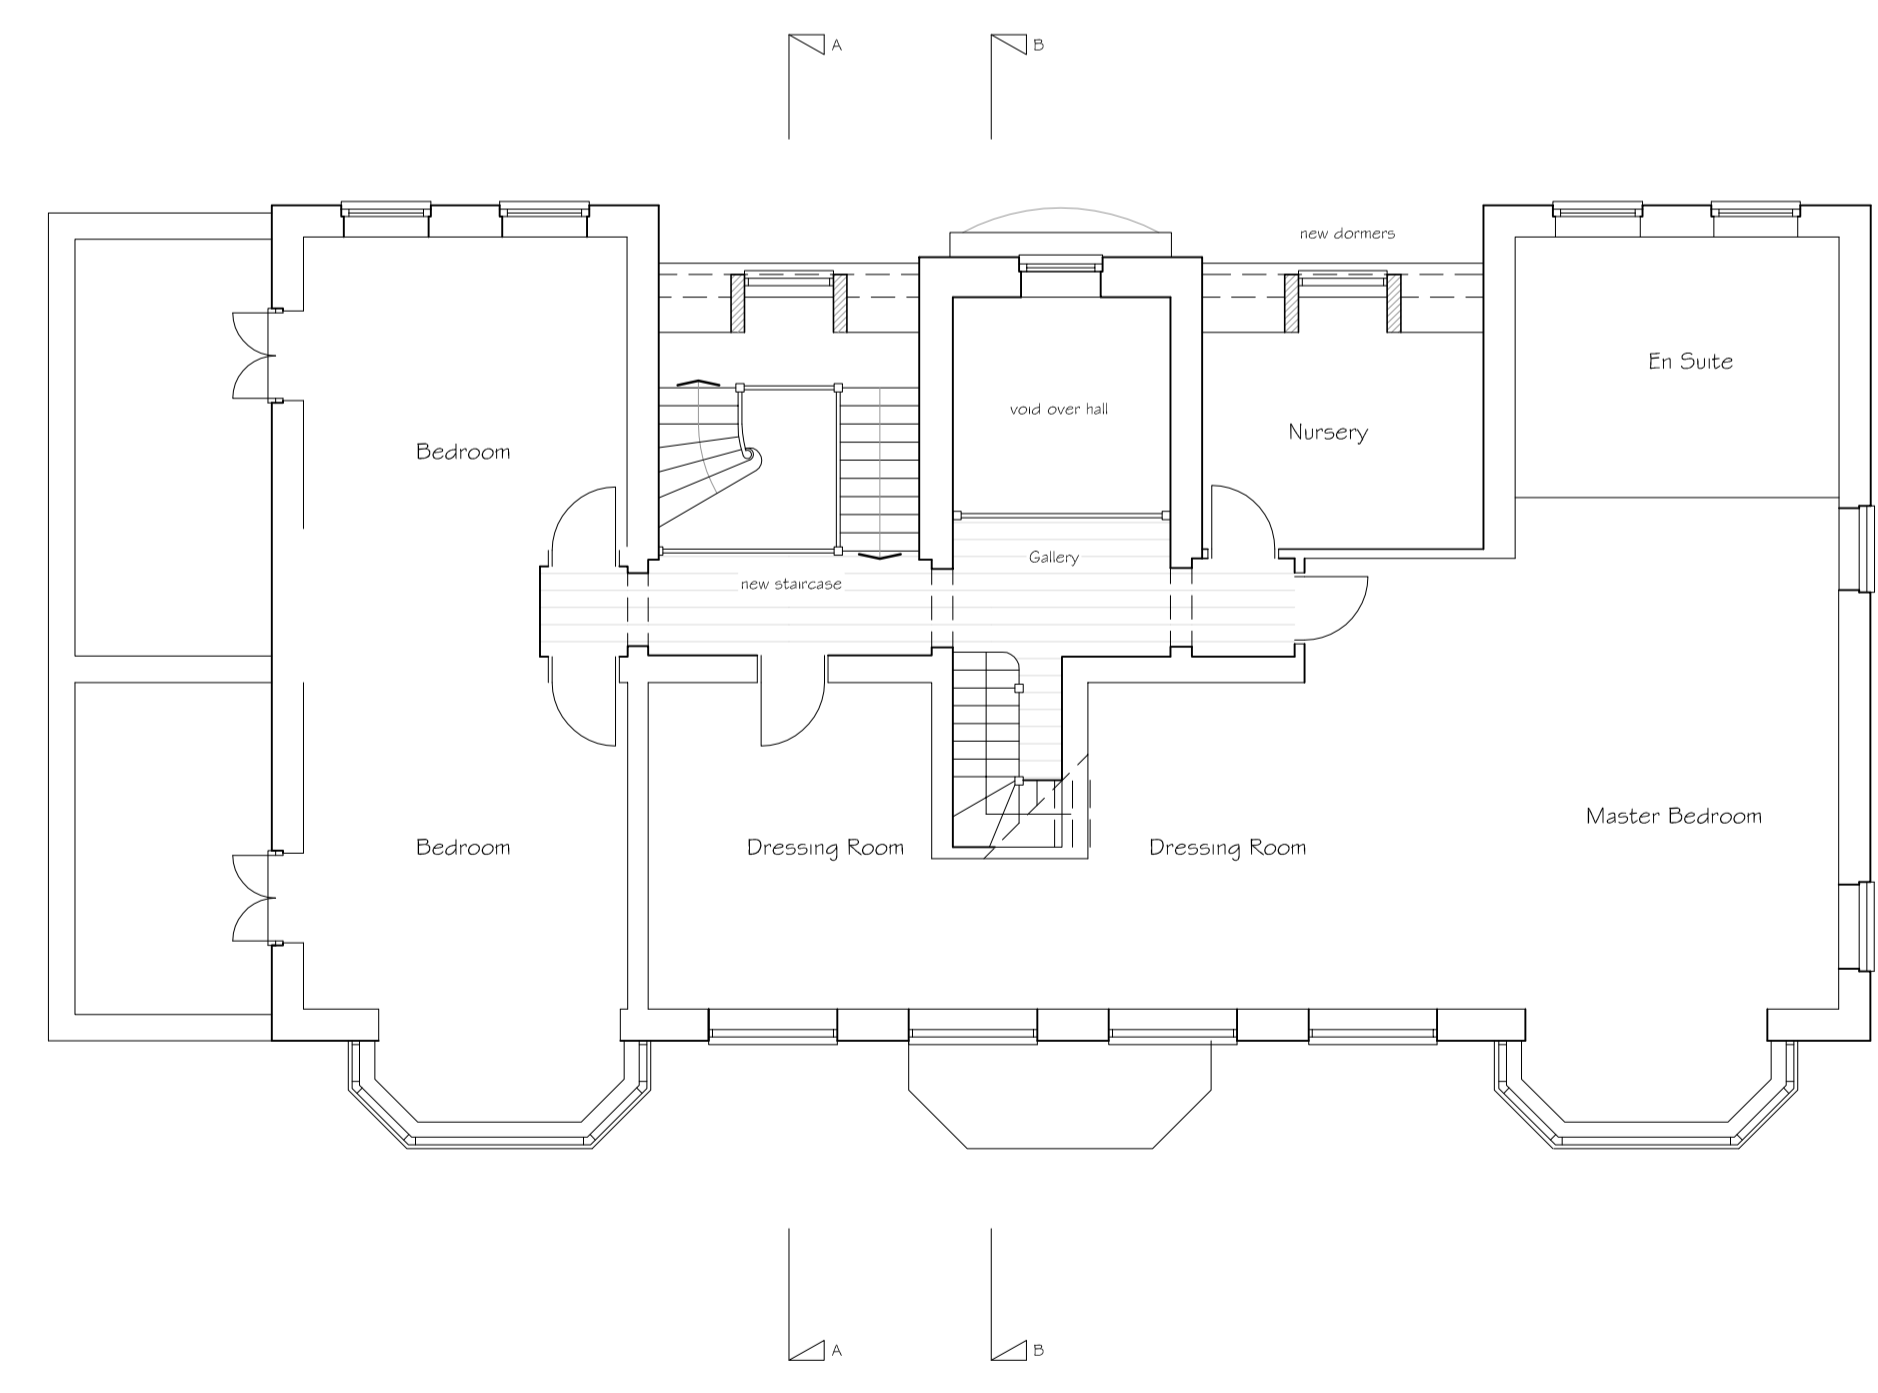

NORTH WEST ELEVATION

SECTION A - A

SECTION B - B

GROUND FLOOR LAYOUT

FIRST FLOOR LAYOUT

Revision _____ Date _____
PNA
 2 The Coach House, Comeybury Farm
 Emme Street, Buntingford, Herts, SG9 9RS
 01763 271292 / 01707 276595
 email : info@pna.eclipse.co.uk

Job Title
Carbone House
Carbone Hill
Northaw
Herts

Drawing Title
Alterations & Extension
Plans, Sections and
Front Elevation : Proposed

Date **September 2016** Scale **1:100**

Job No **771** Drawing No **07**