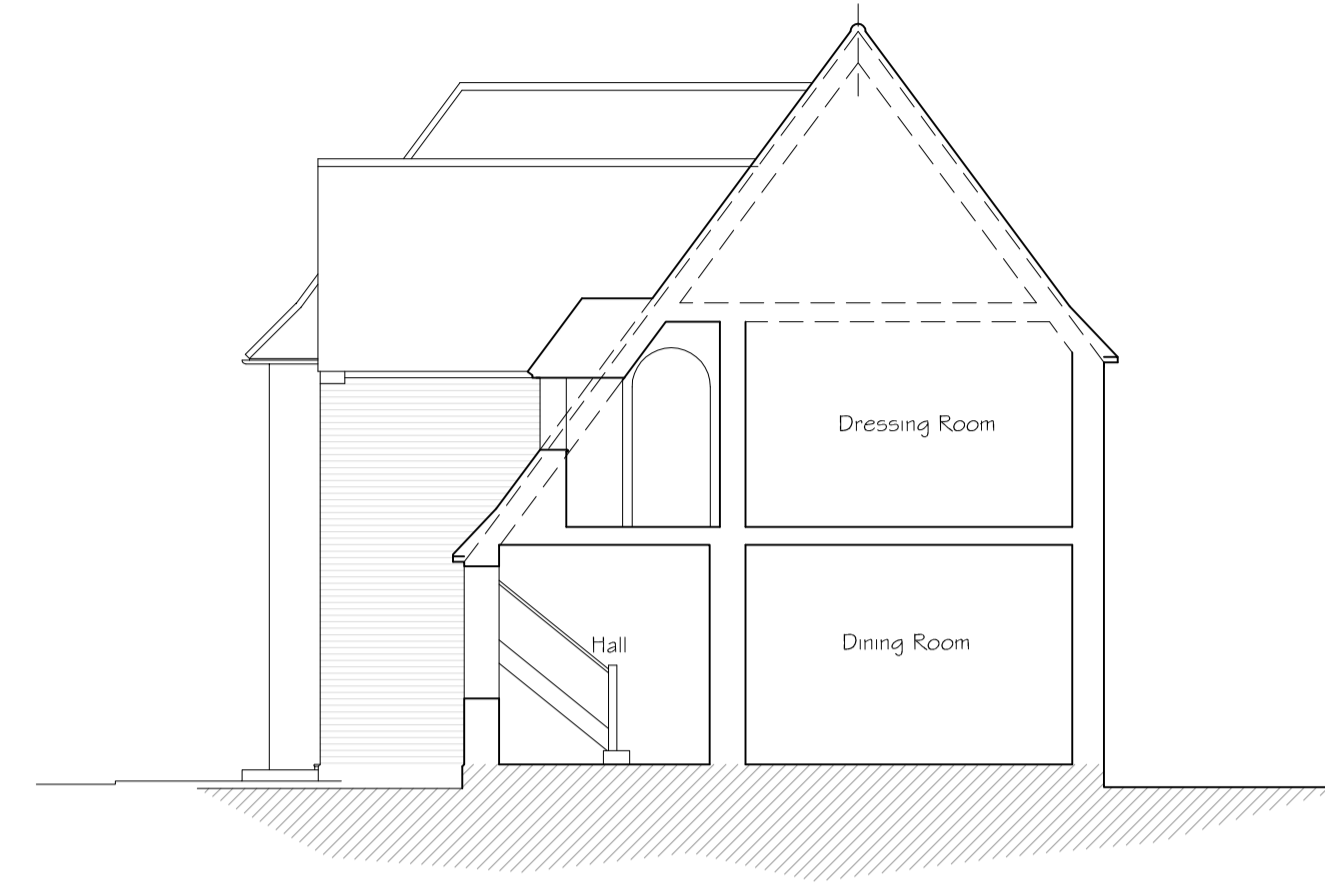

NORTH WEST ELEVATION

SECTION A - A

SECTION B - B

GROUND FLOOR LAYOUT

FIRST FLOOR LAYOUT

Revision \_\_\_\_\_ Date \_\_\_\_\_  
**PNA**  
 2 The Coach House, Comeybury Farm  
 Emme Street, Buntingford, Herts, SG9 9RS  
 01763 271292 / 01707 276595  
 email : info@pna.eclipse.co.uk

Job Title  
**Carbone House**  
**Carbone Hill**  
**Northaw**  
**Herts**

Drawing Title  
**Plans, Sections and**  
**Front Elevation : Existing**

Date August 2016 Scale 1:100

Job No 771 Drawing No 05

Copyright (c) PNA