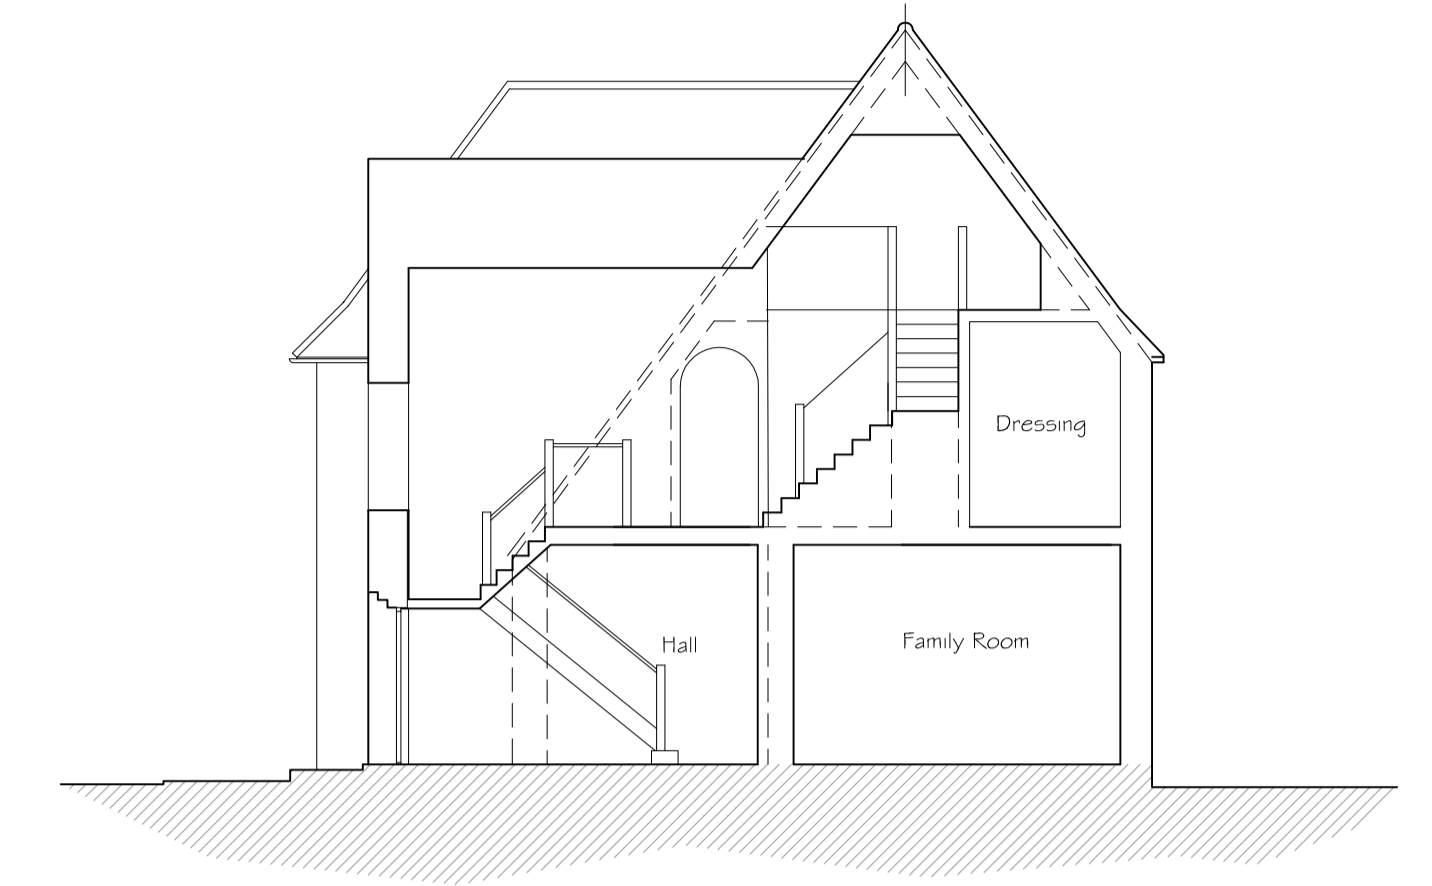

NORTH WEST ELEVATION

SECTION A - A

SECTION B - B

GROUND FLOOR LAYOUT

FIRST FLOOR LAYOUT

Revision \_\_\_\_\_ Date \_\_\_\_\_  
**PNA**  
 2 The Coach House, Comeybury Farm  
 Emme Street, Buntingford, Herts, SG9 9RS  
 01763 271292 / 01707 276595  
 email : info@pna.eclipse.co.uk

Job Title  
**Carbone House**  
**Carbone Hill**  
**Northaw**  
**Herts**

Drawing Title  
**Plans, Sections and**  
**Front Elevation : Existing**

Date August 2016 Scale 1:100

Job No 771 Drawing No 05

Copyright (c) PNA