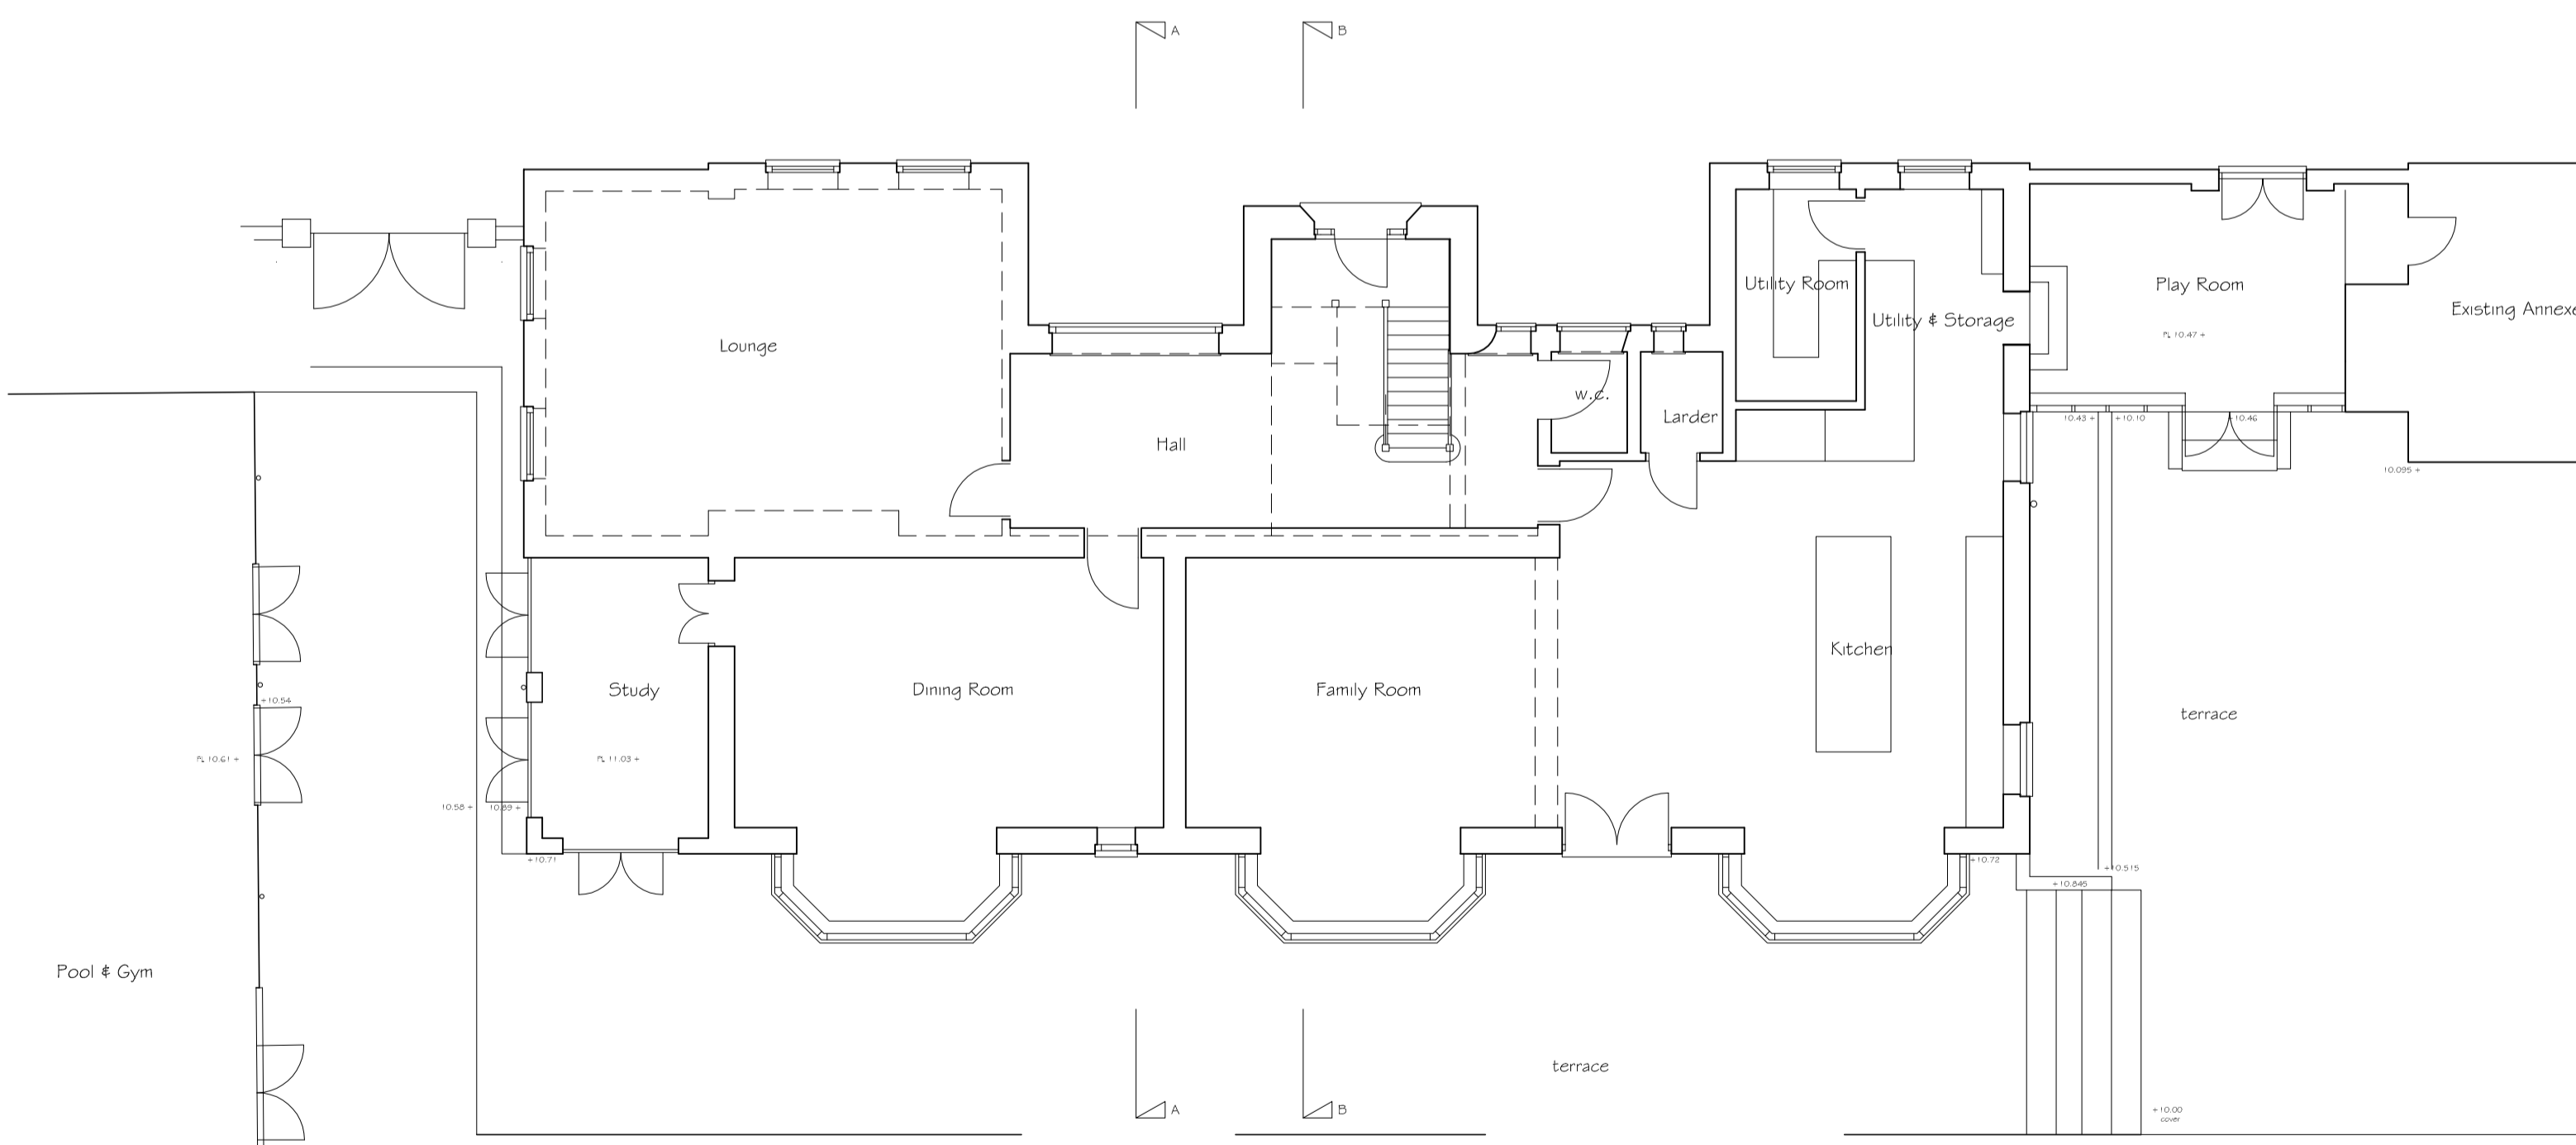

NORTH WEST ELEVATION

SECTION A - A

SECTION B - B

GROUND FLOOR LAYOUT

FIRST FLOOR LAYOUT

Revision \_\_\_\_\_ Date \_\_\_\_\_  
**PNA**  
 2 The Coach House, Comeybury Farm  
 Emme Street, Buntingford, Herts, SG9 9RS  
 01763 271292 / 01707 276595  
 email : info@pna.eclipse.co.uk

Job Title  
**Carbone House**  
**Carbone Hill**  
**Northaw**  
**Herts**

Drawing Title  
**Plans, Sections and**  
**Front Elevation : Existing**

Date August 2016 Scale 1:100

Job No 771 Drawing No 05

Copyright (c) PNA