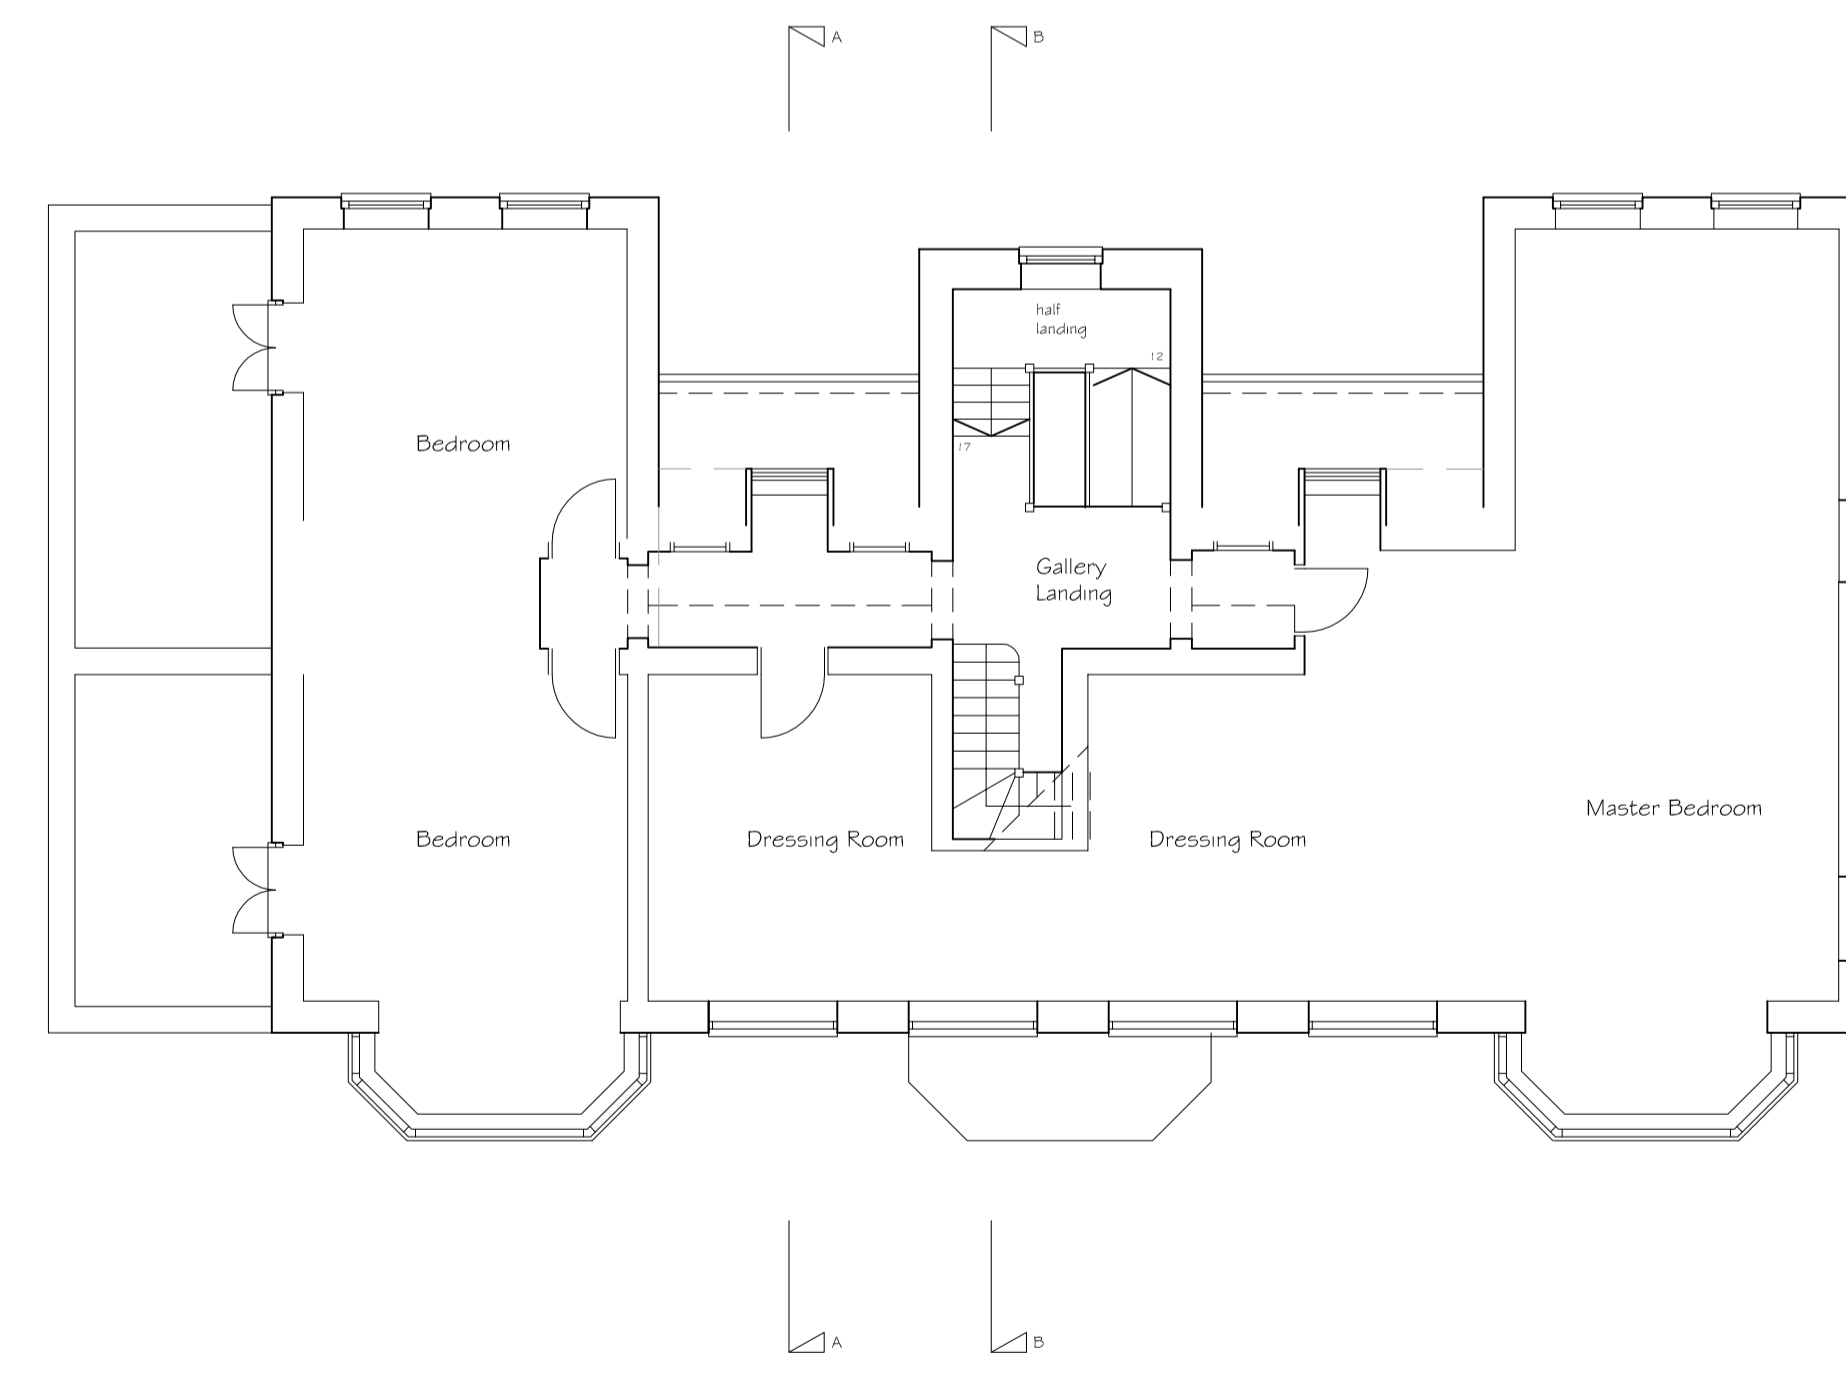

NORTH WEST ELEVATION

SECTION A - A

SECTION B - B

GROUND FLOOR LAYOUT

FIRST FLOOR LAYOUT

Revision \_\_\_\_\_ Date \_\_\_\_\_  
**PNA**  
 2 The Coach House, Comeybury Farm  
 Emme Street, Buntingford, Herts, SG9 9RS  
 01763 271292 / 01707 276595  
 email : info@pna.eclipse.co.uk

Job Title  
**Carbone House**  
**Carbone Hill**  
**Northaw**  
**Herts**

Drawing Title  
**Plans, Sections and**  
**Front Elevation : Existing**

Date August 2016 Scale 1:100

Job No 771 Drawing No 05

Copyright (c) PNA