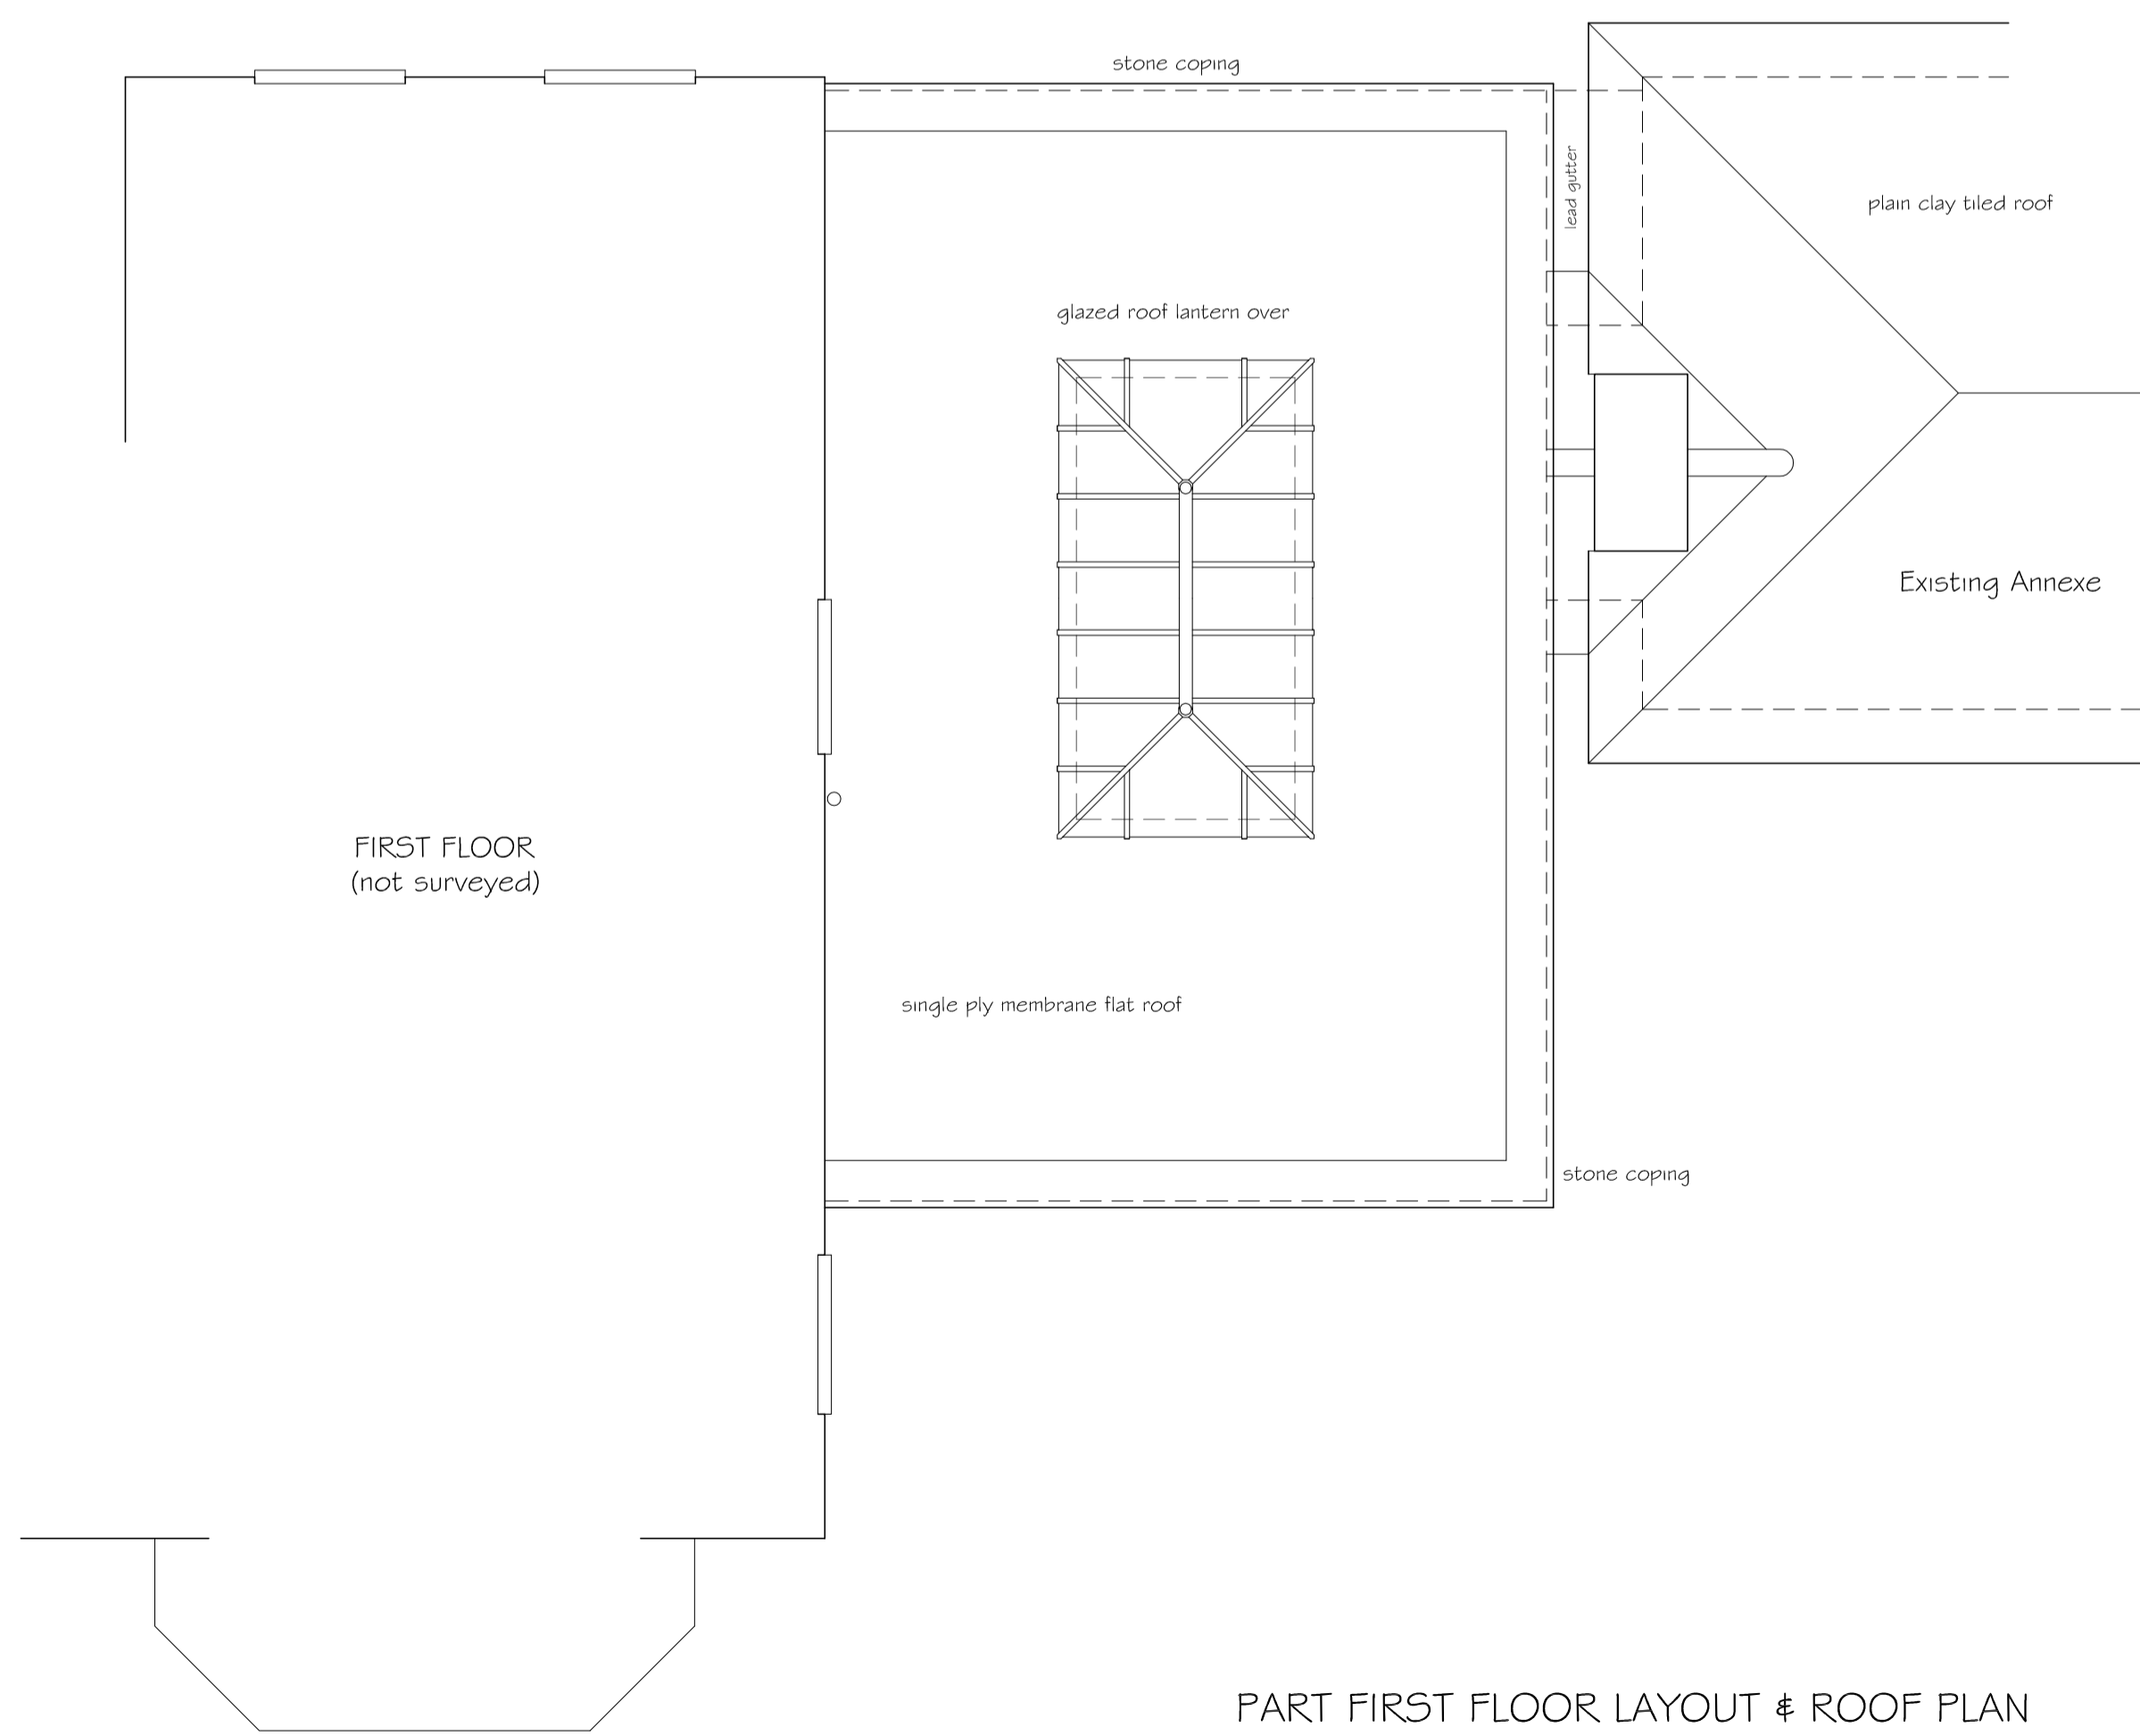

NORTH EAST ELEVATION / SECTION

NORTH WEST ELEVATION

PART FIRST FLOOR LAYOUT & ROOF PLAN

Revision _____ Date _____

PNA

2 The Coach House, Comeybury Farm
 Ermine Street, Buntingford, Herts, SG9 9RS
 01763 271292 / 01707 276595
 email : info@pna.eclipse.co.uk

Job Title
 Carbone House
 Carbone Hill
 Northaw
 Herts

Drawing Title
 Part First Floor Layout, Roof
 Plan & Section / Elevation
 Proposed

Date December 2015 Scale 1:50

Job No 771 Drawing No 04

Copyright (c) _____