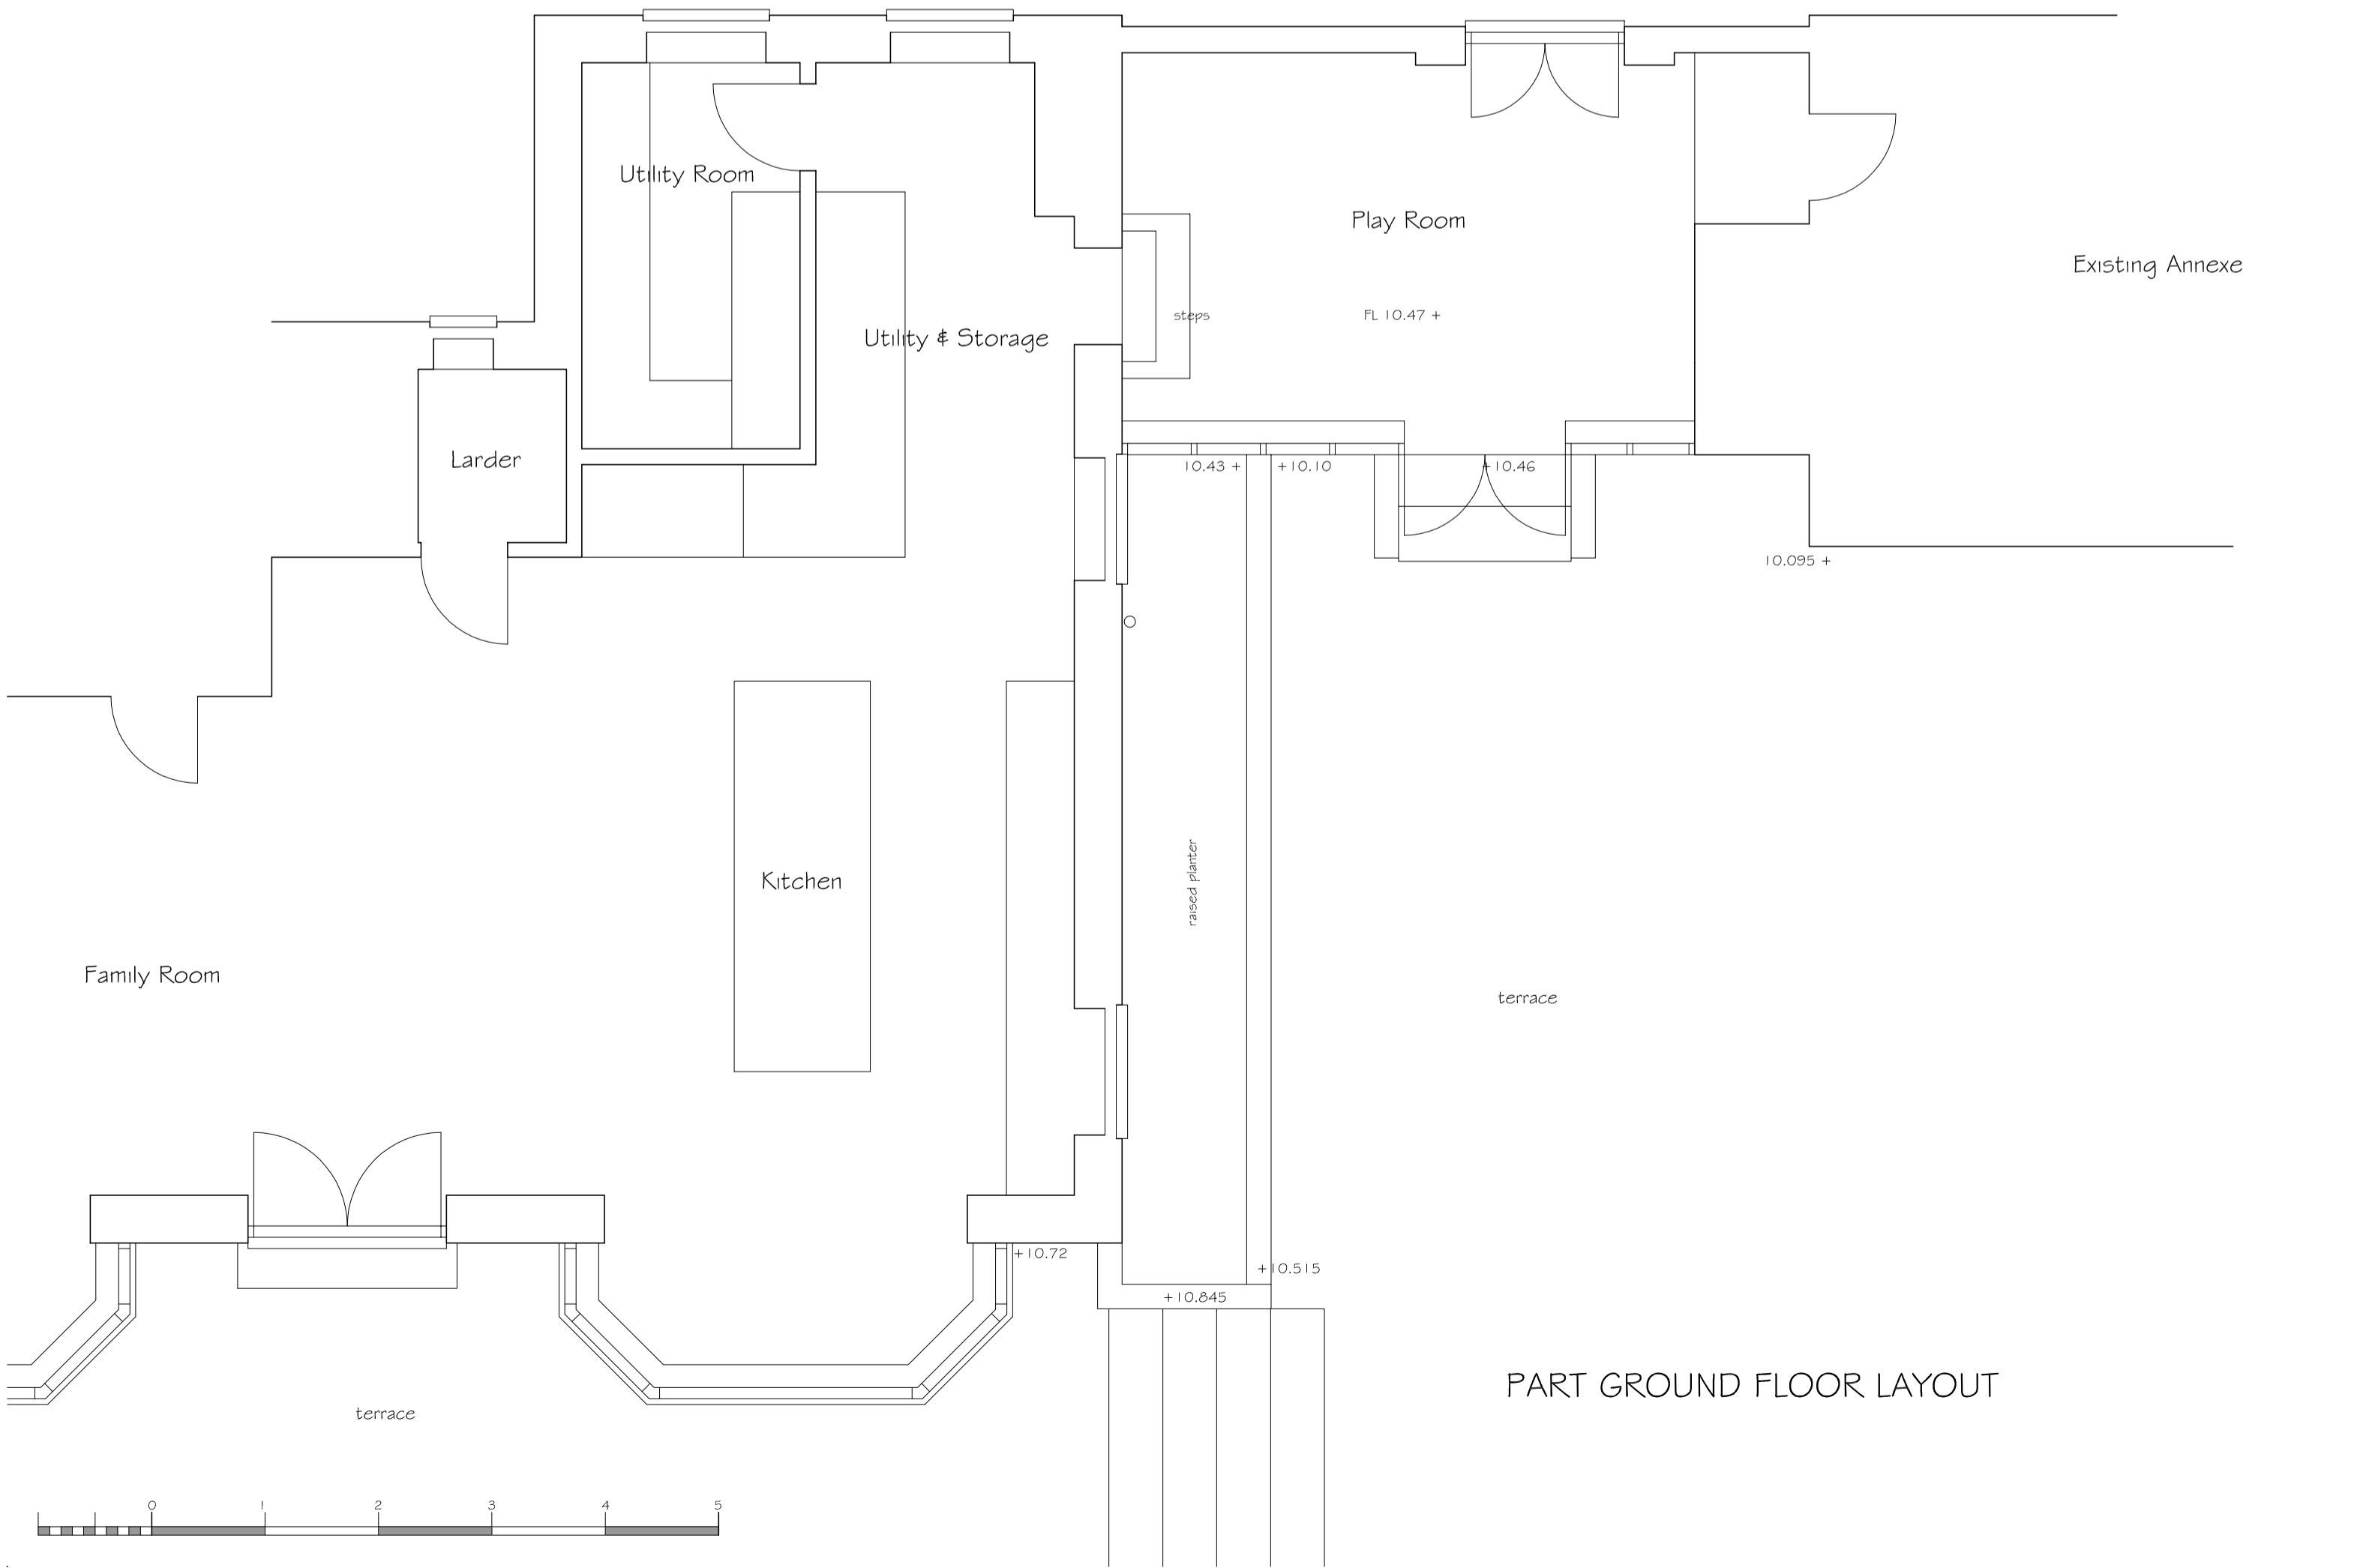

SOUTH WEST ELEVATION

NORTH EAST ELEVATION

PART GROUND FLOOR LAYOUT

NORTH WEST ELEVATION

Revision _____ Date _____

PNA

2 The Coach House, Comeybury Farm
 Ermine Street, Buntingford, Herts, SG9 9RS
 01763 271292 / 01707 276595
 email : info@pna.eclipse.co.uk

Job Title
Carbone House
Carbone Hill
Northaw
Herts

Drawing Title
Part Ground Floor Layout
& Elevations : Existing

Date December 2015 Scale 1:50

Job No 771 Drawing No 01

Copyright (c) _____