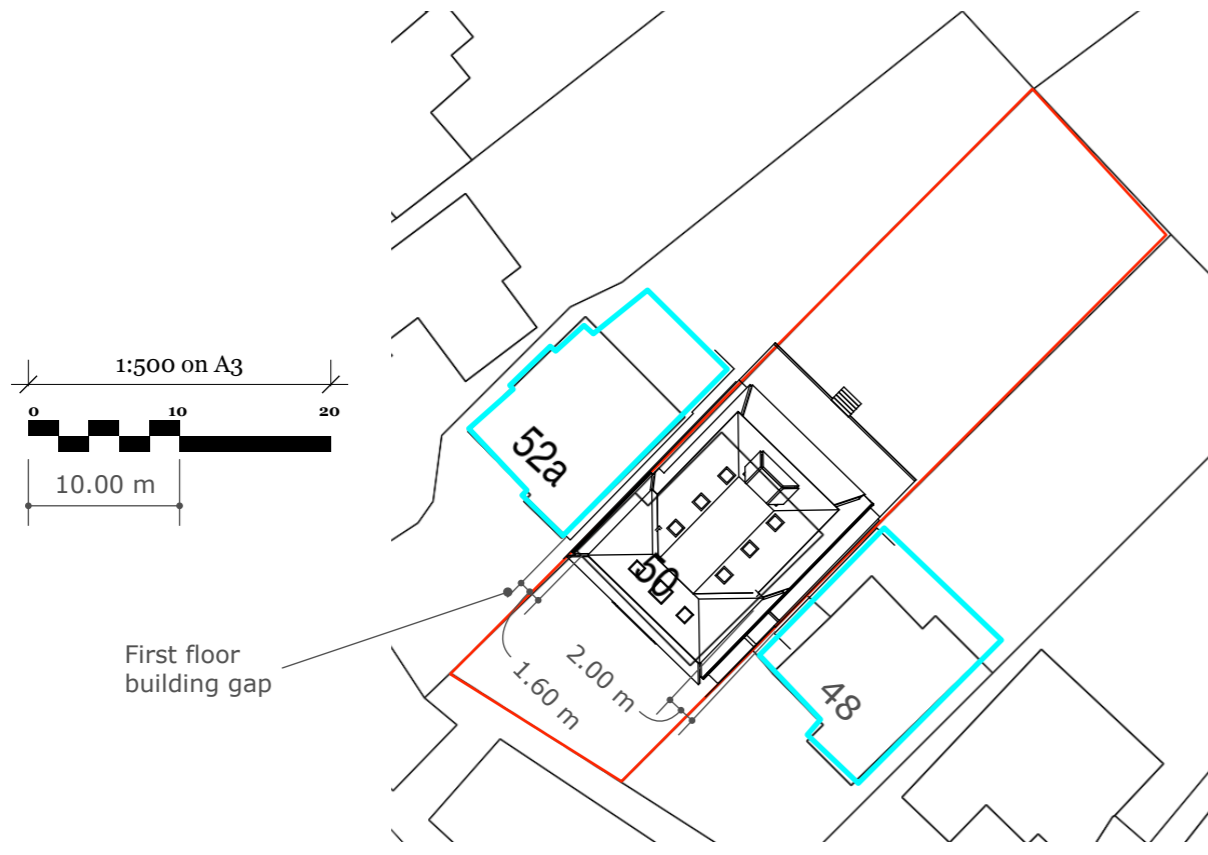

50, Plough Hill, Cuffley, Potters Bar, Hertfordshire, EN6 4DS

Site Plan shows area bounded by: 530182.24, 202995.26 530323.66, 203136.68 (at a scale of 1:1250), OSGridRef: TL3025 306. The representation of a road, track or path is no evidence of a right of way. The representation of features as lines is no evidence of a property boundary.

Produced on 19th Dec 2018 from the Ordnance Survey National Geographic Database and incorporating surveyed revision available at this date. Reproduction in whole or part is prohibited without the prior permission of Ordnance Survey. © Crown copyright 2018. Supplied by www.buyaplan.co.uk a licensed Ordnance Survey partner (100053143). Unique plan reference: #00379271-E45F3A