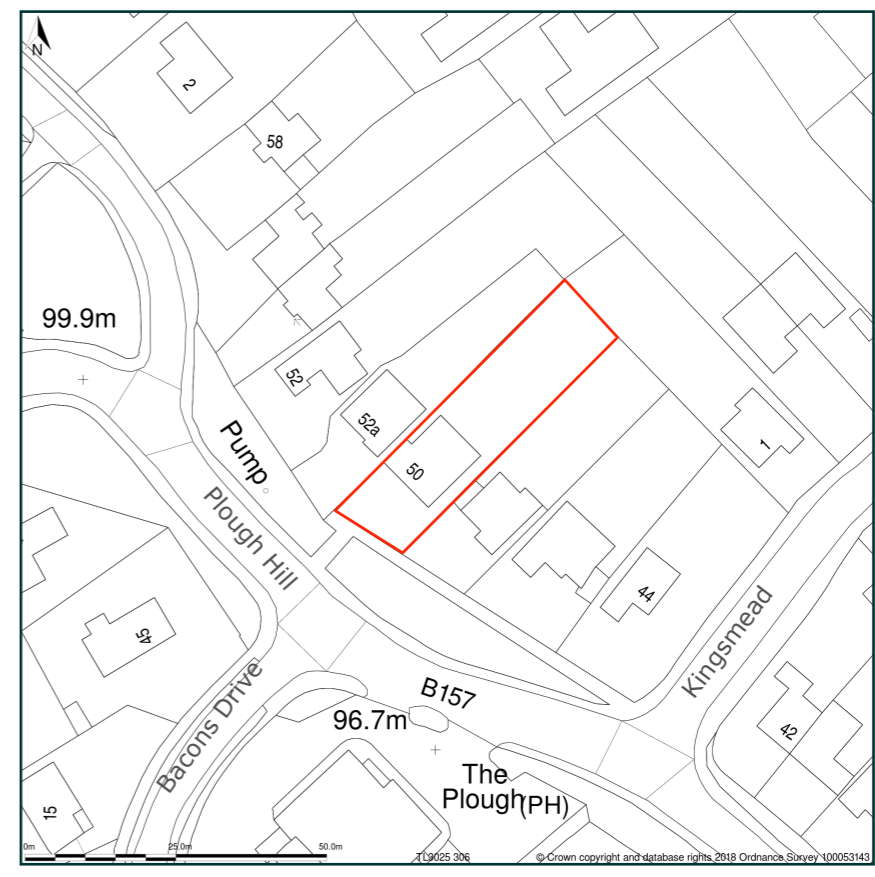

50, Plough Hill, Cuffley, Potters Bar, Hertfordshire, EN6 4DS

Site Plan shows area bounded by: 530182.24, 202995.26 530323.66, 203136.68 (at a scale of 1:1250), OSGridRef: TL3025 306. The representation of a road, track or path is no evidence of a right of way. The representation of features as lines is no evidence of a property boundary.

Produced on 19th Dec 2018 from the Ordnance Survey National Geographic Database and incorporating surveyed revision available at this date. Reproduction in whole or part is prohibited without the prior permission of Ordnance Survey. © Crown copyright 2018. Supplied by www.buyaplan.co.uk a licensed Ordnance Survey partner (100053143). Unique plan reference: #00379271-E45F3A