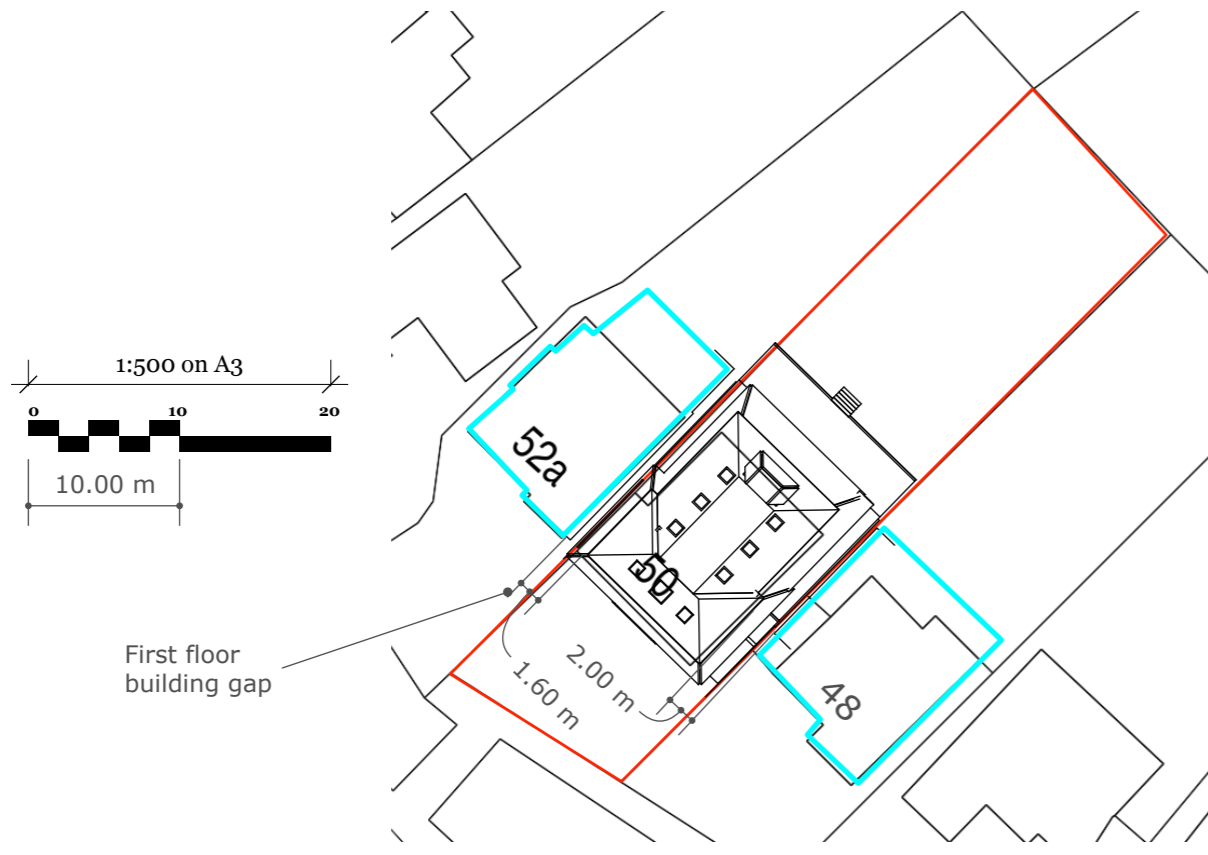

50, Plough Hill, Cuffley, Potters Bar, Hertfordshire, EN6 4DS

Site Plan shows area bounded by: 530182.24, 202995.26 530323.66, 203136.68 (at a scale of 1:1250), OSGridRef: TL3025 306. The representation of a road, track or path is no evidence of a right of way. The representation of features as lines is no evidence of a property boundary.

Produced on 19th Dec 2018 from the Ordnance Survey National Geographic Database and incorporating surveyed revision available at this date. Reproduction in whole or part is prohibited without the prior permission of Ordnance Survey. © Crown copyright 2018. Supplied by www.buyaplan.co.uk a licensed Ordnance Survey partner (100053143). Unique plan reference: #00379271-E45F3A