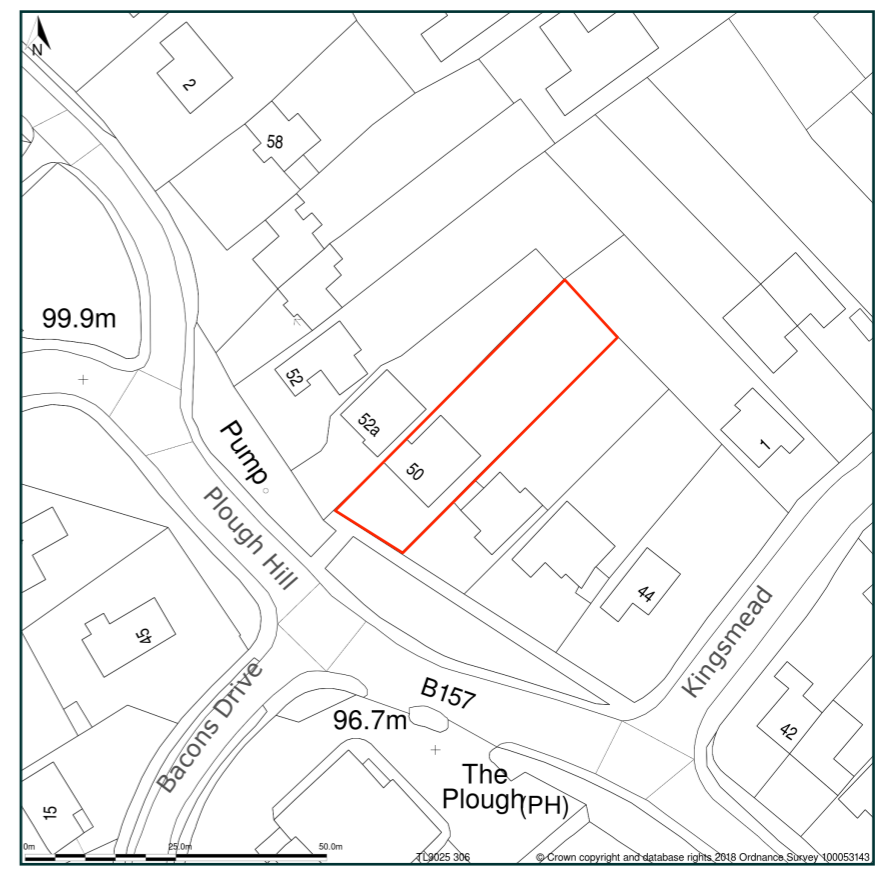

50, Plough Hill, Cuffley, Potters Bar, Hertfordshire, EN6 4DS

Site Plan shows area bounded by: 530182.24, 202995.26 530323.66, 203136.68 (at a scale of 1:1250), OSGridRef: TL3025 306. The representation of a road, track or path is no evidence of a right of way. The representation of features as lines is no evidence of a property boundary.

Produced on 19th Dec 2018 from the Ordnance Survey National Geographic Database and incorporating surveyed revision available at this date. Reproduction in whole or part is prohibited without the prior permission of Ordnance Survey. © Crown copyright 2018. Supplied by www.buyaplan.co.uk a licensed Ordnance Survey partner (100053143). Unique plan reference: #00379271-E45F3A