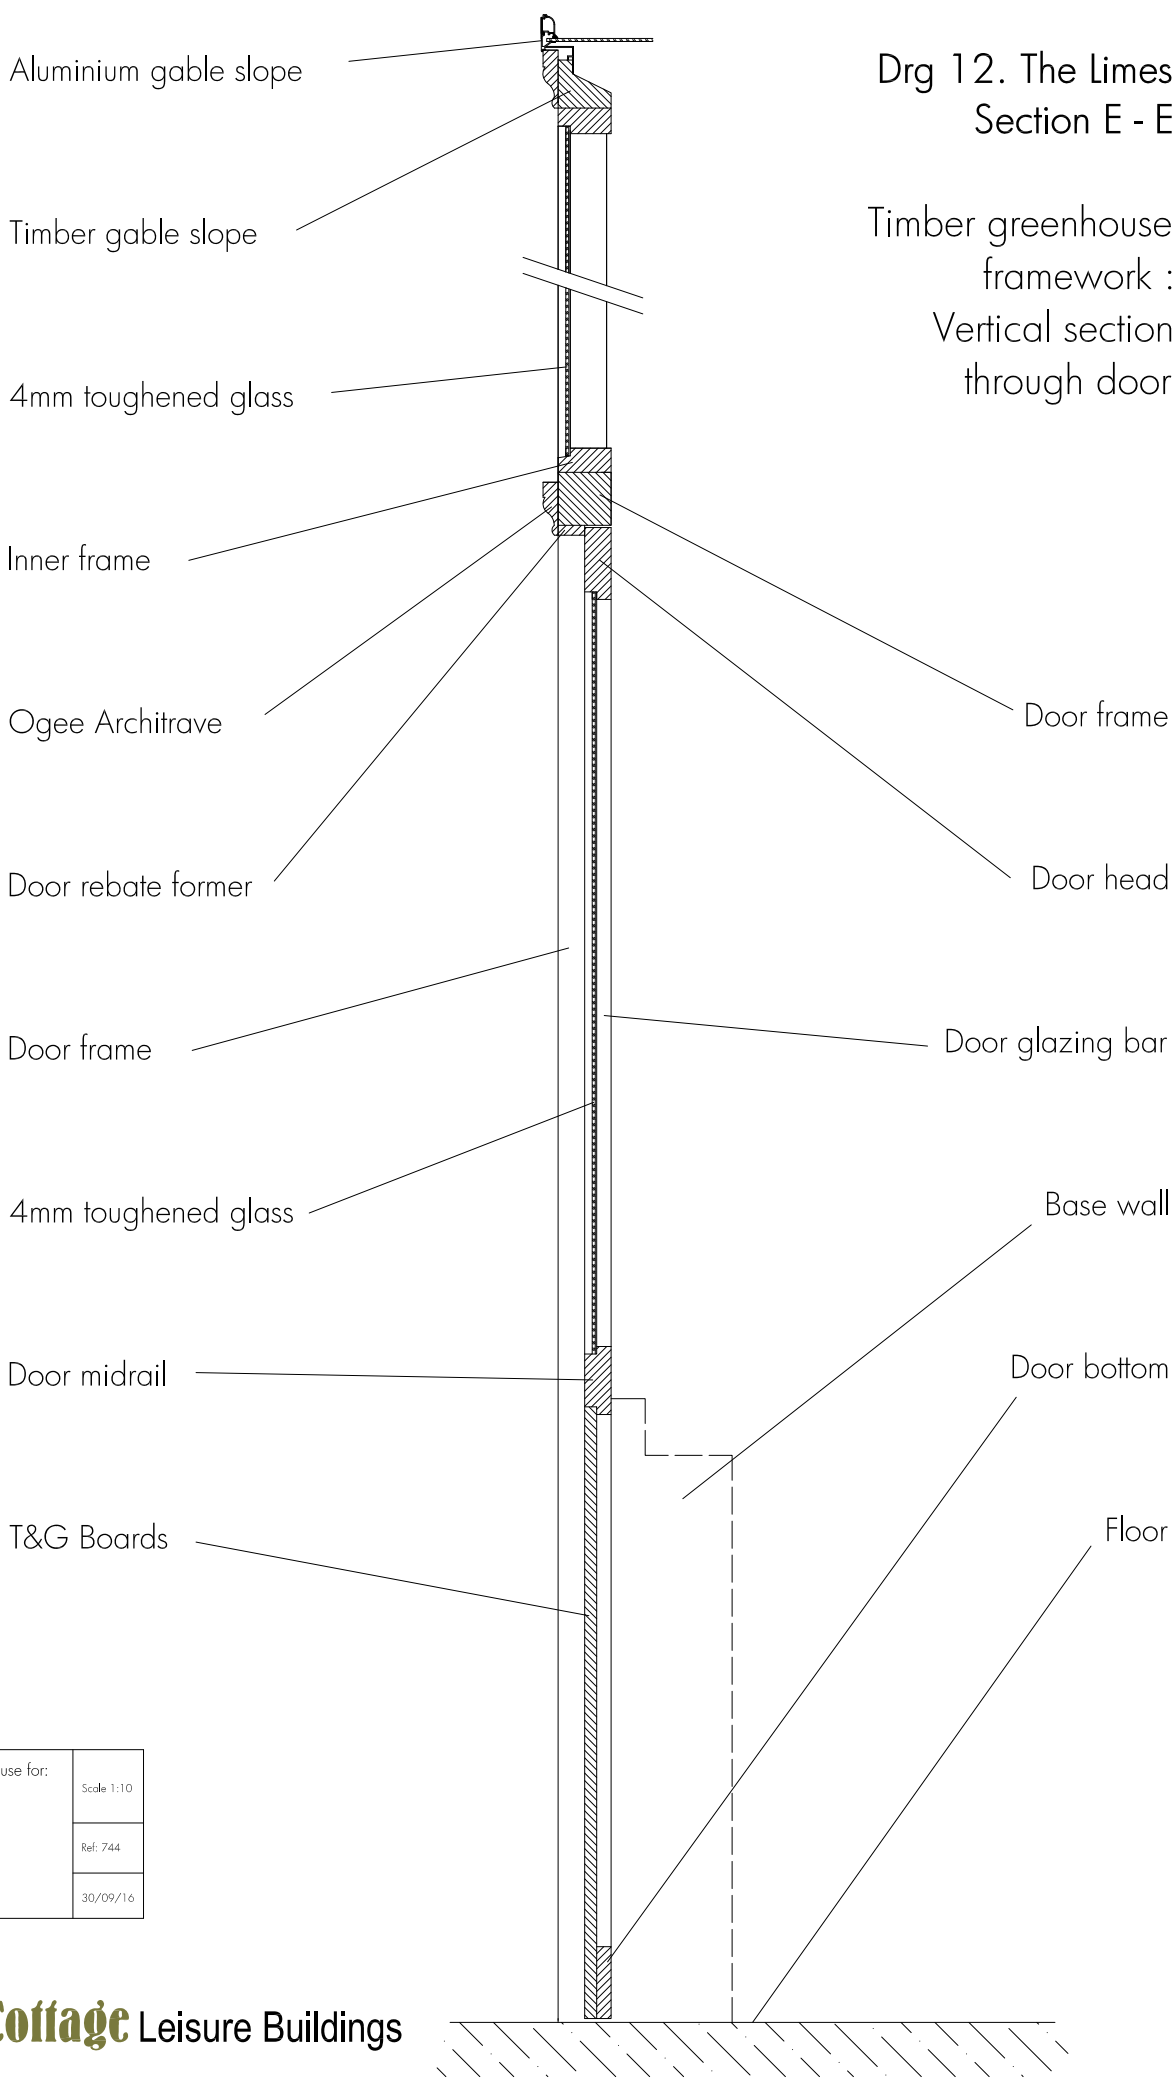

Drg 12. The Limes  
Section E - E

Timber greenhouse  
framework :  
Vertical section  
through door

|   |            |
|---|------------|
| Proposed Greenhouse for:  | Scale 1:10 |
| Mr Figgis<br>The Limes<br>51 High Road<br>Essendon<br>HATFIELD<br>AL9 6HS | Ref: 744   |
|   | 30/09/16   |