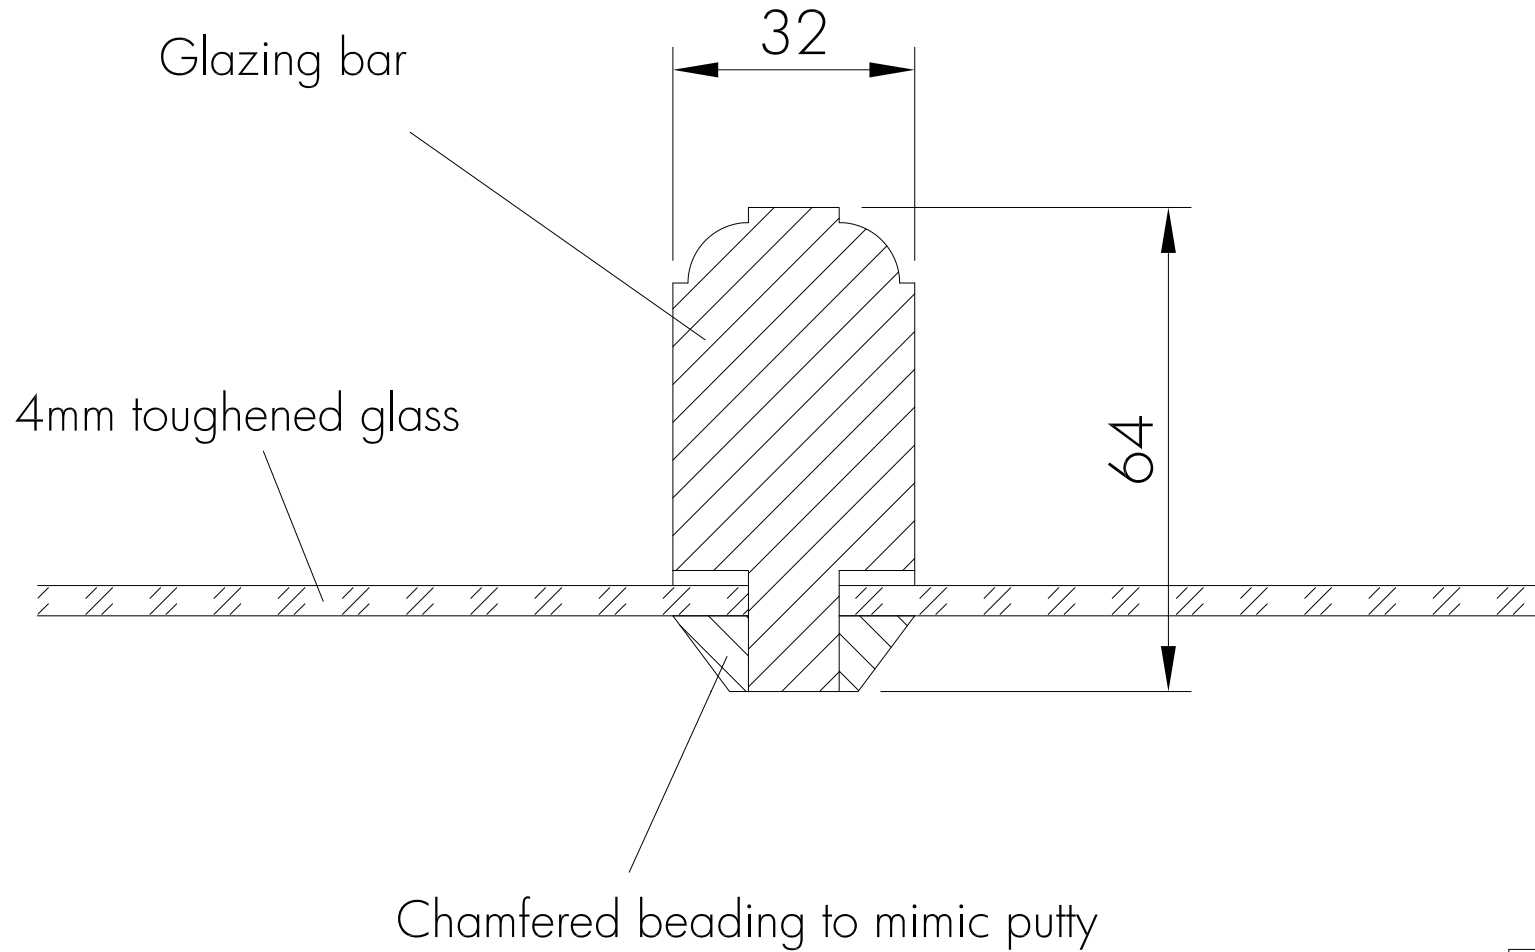

Drg 13. The Limes  
Timber profile:

Revised beading

Proposed Greenhouse for:	Scale 1:1
Mr Figgis The Limes 51 High Road Essendon HATFIELD AL9 6HS	Ref: 744
	30/09/16